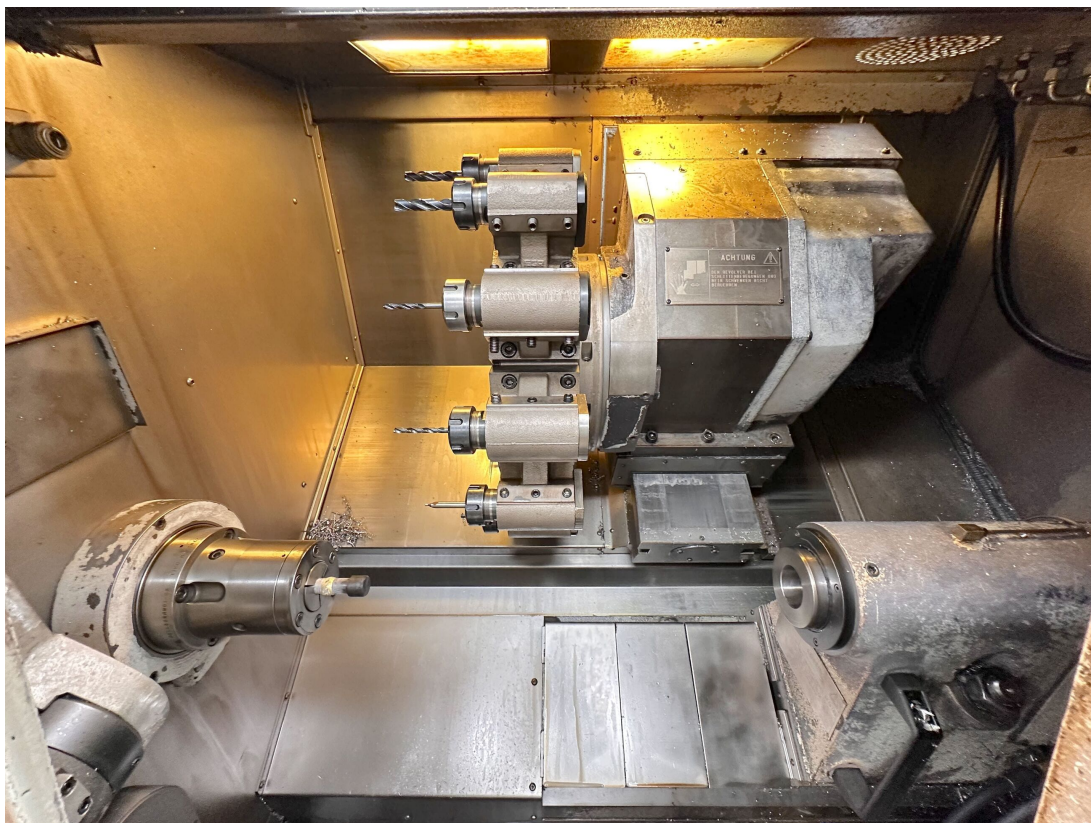

Gamba Macchine Srl

Contacts

Where we are

V.A.T. IT00639540988

+39 030 831096

Headquarter and Warehouse 1

Warehouse 2

C.F./R.I. 01581570171

+39 030 8913312

Via Artigiani, 32 - 25063

Via Caduti del lavoro 41, 25030

REA 248813 BS

offerte@gambamacchine.it

Gardone V.T. Brescia - Italia

Coccaglio Brescia - Italia

C.S. 802.165,00 €