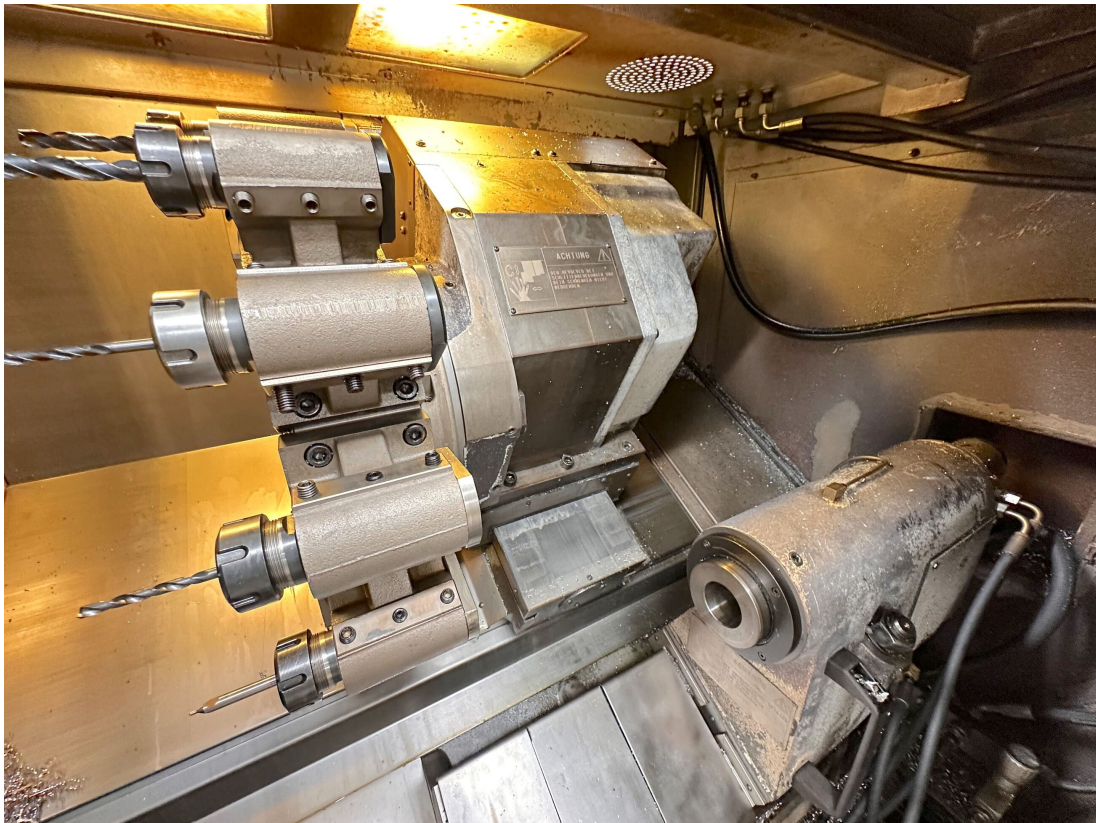

Gamba Macchine Srl

V.A.T. IT00639540988

C.F./R.I. 01581570171

REA 248813 BS

C.S. 802.165,00 €

Contacts

+39 030 831096

+39 030 8913312

offerte@gambamacchine.it

Where we are

Headquarter and Warehouse 1

Via Artigiani, 32 - 25063

Gardone V.T. Brescia - Italia

Warehouse 2

Via Caduti del lavoro 41, 25030

Coccaglio Brescia - Italia