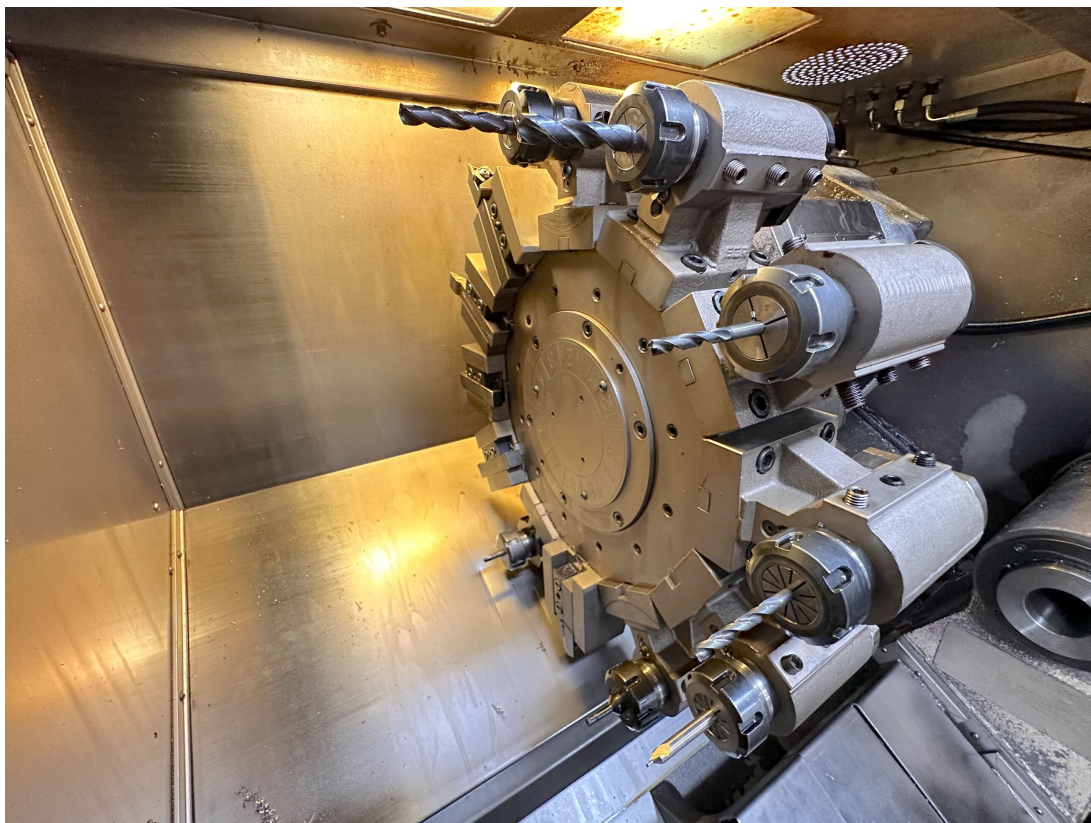

Gamba Macchine Srl

Contacts

Where we are

V.A.T. IT00639540988

+39 030 831096

Headquarter and Warehouse 1

Warehouse 2

C.F./R.I. 01581570171

+39 030 8913312

Via Artigiani, 32 - 25063

Via Caduti del lavoro 41, 25030

REA 248813 BS

offerte@gambamacchine.it

Gardone V.T. Brescia - Italia

Coccaglio Brescia - Italia

C.S. 802.165,00 €