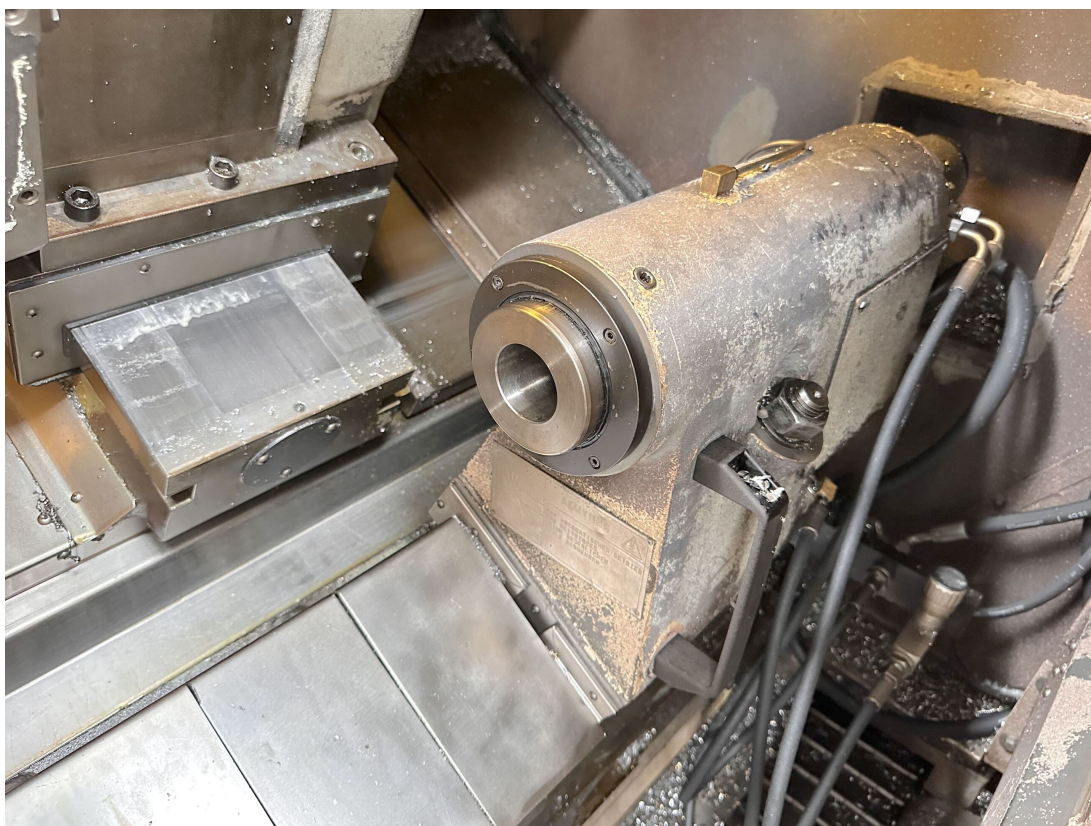

Gamba Macchine Srl

V.A.T. IT00639540988

C.F./R.I. 01581570171

REA 248813 BS

C.S. 802.165,00 €

Contacts

+39 030 831096

+39 030 8913312

offerte@gambamacchine.it

Where we are

Headquarter and Warehouse 1

Via Artigiani, 32 - 25063

Gardone V.T. Brescia - Italia

Warehouse 2

Via Caduti del lavoro 41, 25030

Coccaglio Brescia - Italia