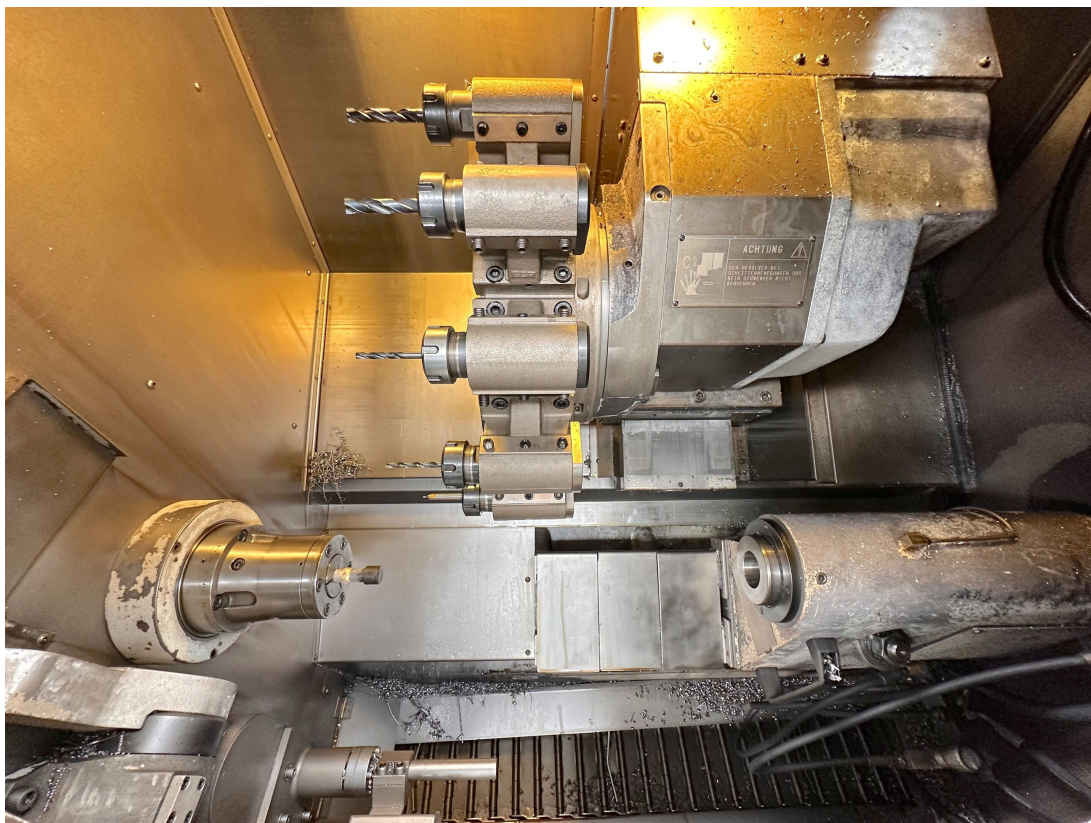

Gamba Macchine Srl

Contacts

Where we are

V.A.T. IT00639540988

+39 030 831096

Headquarter and Warehouse 1

Warehouse 2

C.F./R.I. 01581570171

+39 030 8913312

Via Artigiani, 32 - 25063

Via Caduti del lavoro 41, 25030

REA 248813 BS

offerte@gambamacchine.it

Gardone V.T. Brescia - Italia

Coccaglio Brescia - Italia

C.S. 802.165,00 €