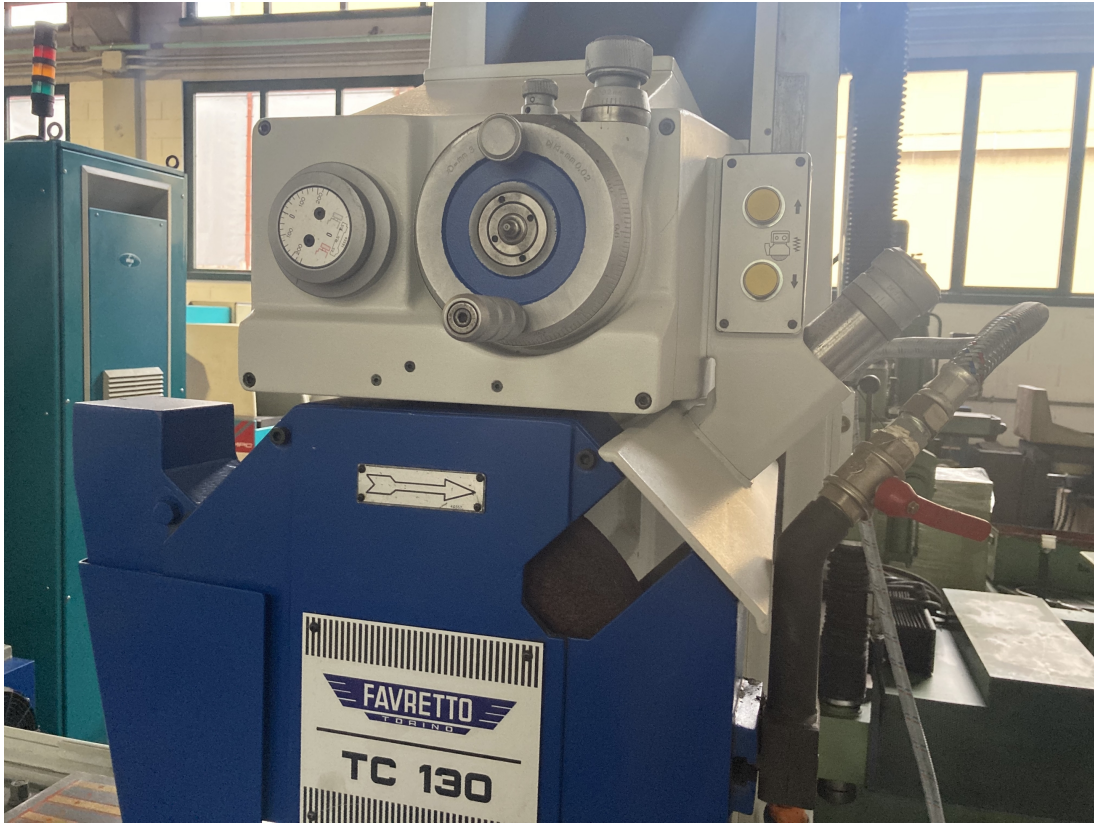

Gamba Macchine Srl

V.A.T. IT00639540988

C.F./R.I. 01581570171

REA 248813 BS

C.S. 802.165,00 €

Contacts

+39 030 831096

+39 030 8913312

offerte@gambamacchine.it

Where we are

Headquarter and Warehouse 1

Via Artigiani, 32 - 25063

Gardone V.T. Brescia - Italia

Warehouse 2

Via Caduti del lavoro 41, 25030

Coccaglio Brescia - Italia