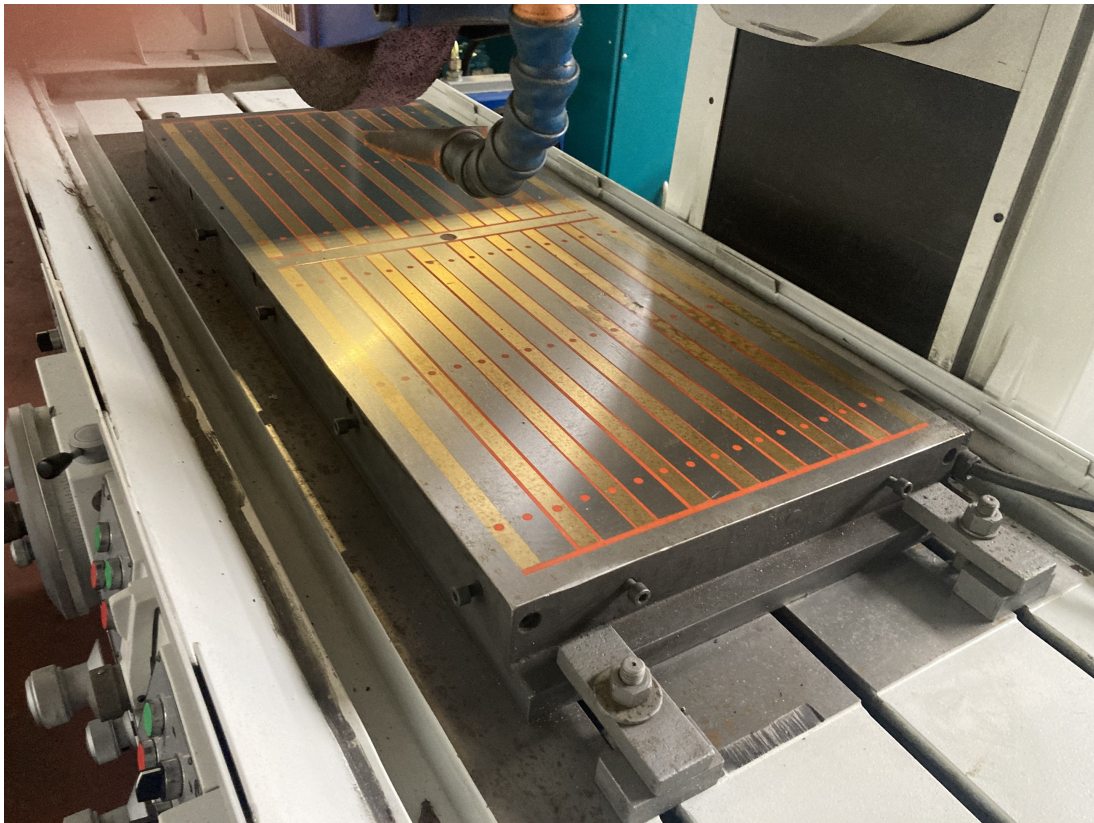

Gamba Macchine Srl

V.A.T. IT00639540988

C.F./R.I. 01581570171

REA 248813 BS

C.S. 802.165,00 €

Contacts

+39 030 831096

+39 030 8913312

offerte@gambamacchine.it

Where we are

Headquarter and Warehouse 1

Via Artigiani, 32 - 25063

Gardone V.T. Brescia - Italia

Warehouse 2

Via Caduti del lavoro 41, 25030

Coccaglio Brescia - Italia