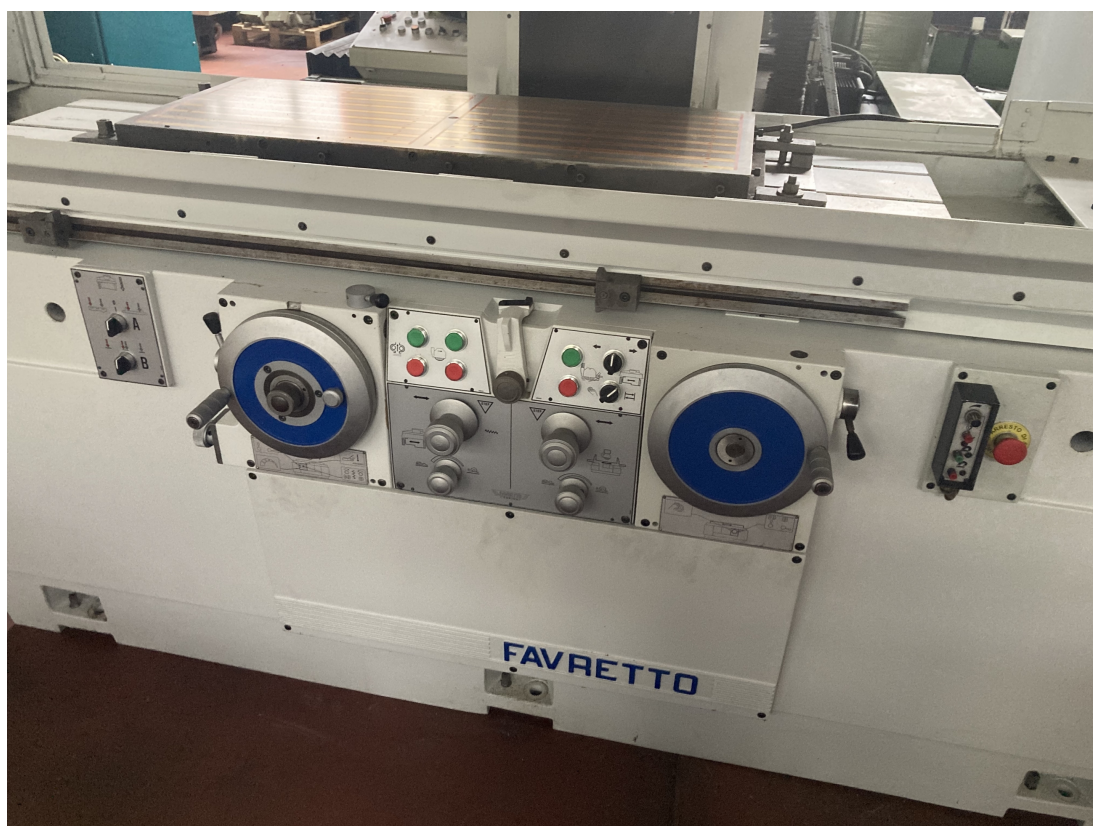

Gamba Macchine Srl

V.A.T. IT00639540988

C.F./R.I. 01581570171

REA 248813 BS

C.S. 802.165,00 €

Contacts

+39 030 831096

+39 030 8913312

offerte@gambamacchine.it

Where we are

Headquarter and Warehouse 1

Via Artigiani, 32 - 25063

Gardone V.T. Brescia - Italia

Warehouse 2

Via Caduti del lavoro 41, 25030

Coccaglio Brescia - Italia