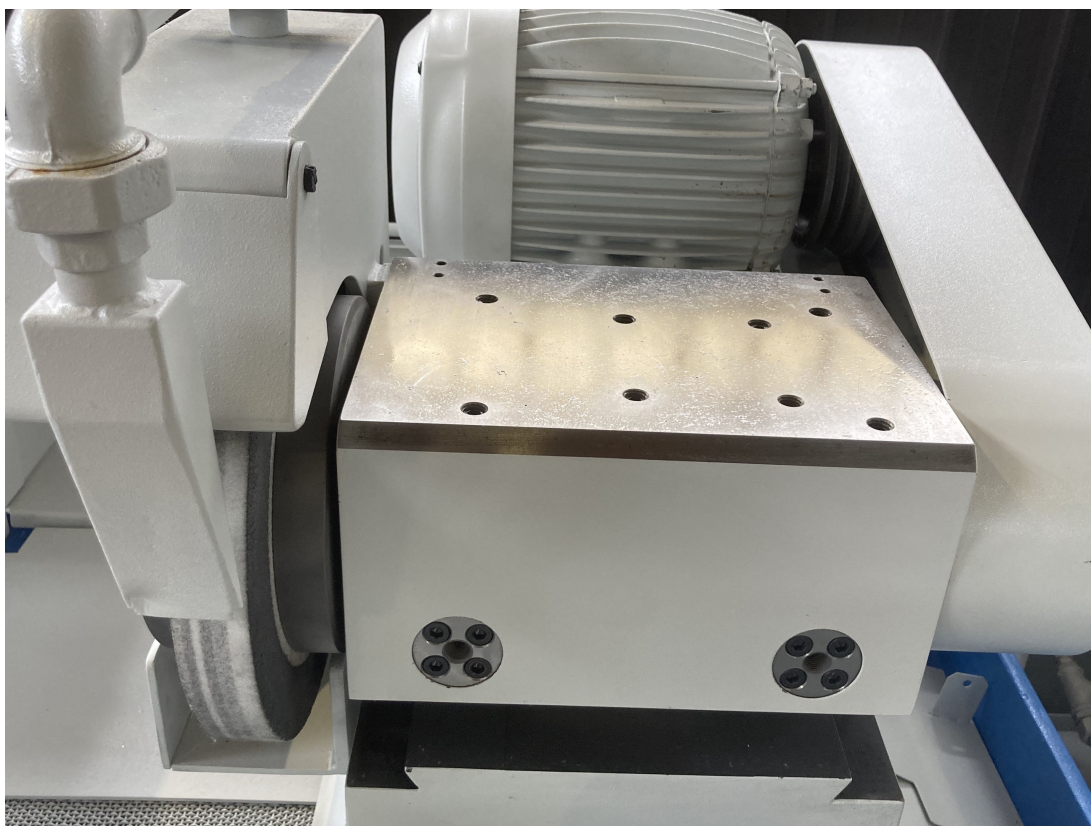

Gamba Macchine Srl

Contacts

Where we are

V.A.T. IT00639540988

+39 030 831096

Headquarter and Warehouse 1

Warehouse 2

C.F./R.I. 01581570171

+39 030 8913312

Via Artigiani, 32 - 25063

Via Caduti del lavoro 41, 25030

REA 248813 BS

offerte@gambamacchine.it

Gardone V.T. Brescia - Italia

Coccaglio Brescia - Italia

C.S. 802.165,00 €