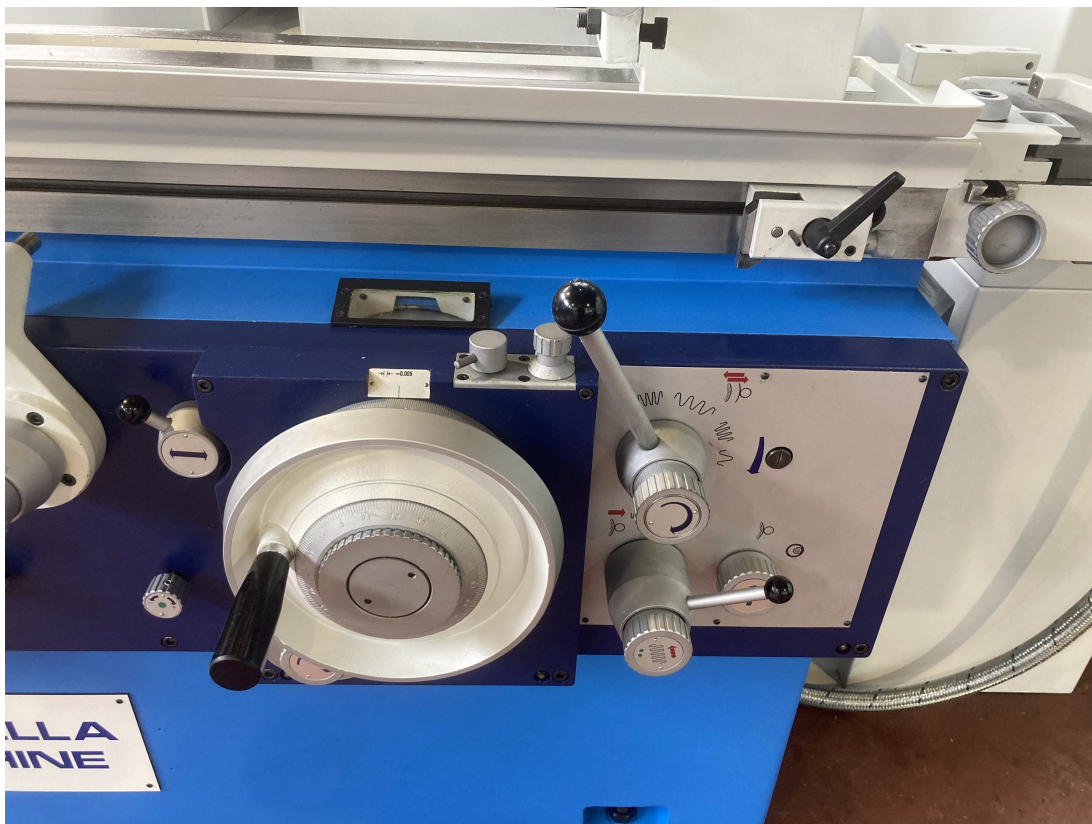

Gamba Macchine Srl

V.A.T. IT00639540988

C.F./R.I. 01581570171

REA 248813 BS

C.S. 802.165,00 €

Contacts

+39 030 831096

+39 030 8913312

offerte@gambamacchine.it

Where we are

Headquarter and Warehouse 1

Via Artigiani, 32 - 25063

Gardone V.T. Brescia - Italia

Warehouse 2

Via Caduti del lavoro 41, 25030

Coccaglio Brescia - Italia