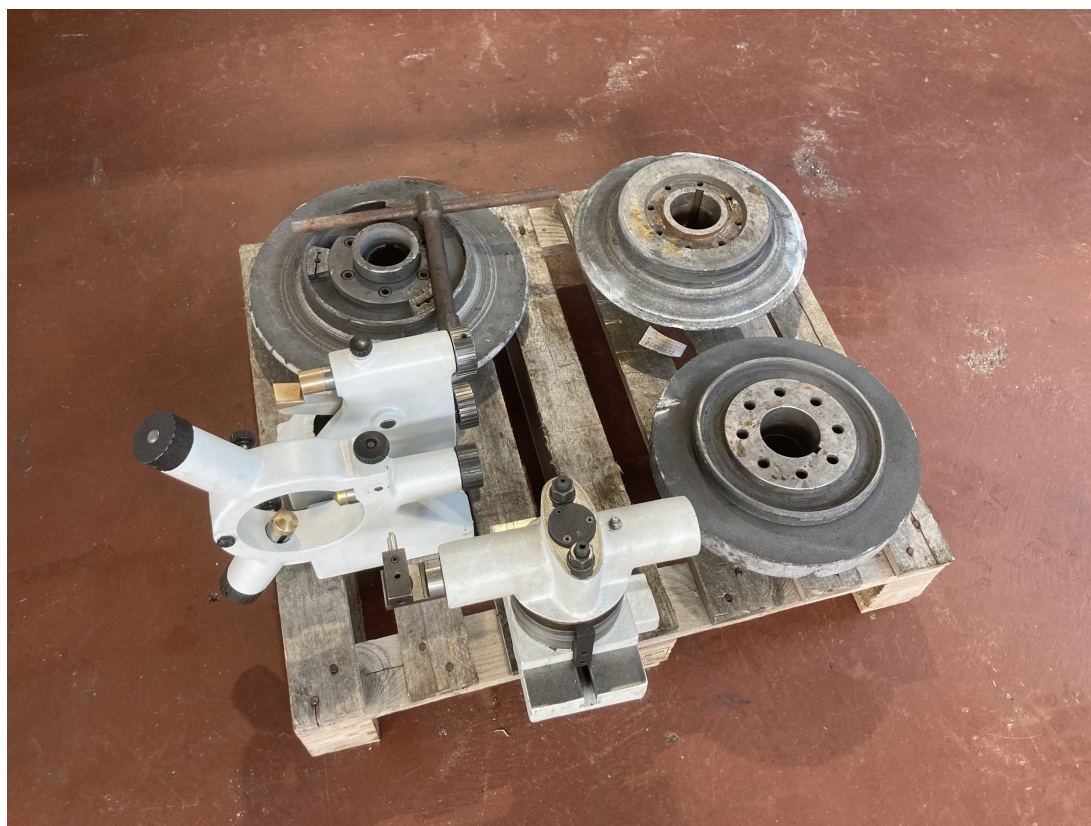

Gamba Macchine Srl

Contacts

Where we are

V.A.T. IT00639540988

+39 030 831096

Headquarter and Warehouse 1

Warehouse 2

C.F./R.I. 01581570171

+39 030 8913312

Via Artigiani, 32 - 25063

Via Caduti del lavoro 41, 25030

REA 248813 BS

offerte@gambamacchine.it

Gardone V.T. Brescia - Italia

Coccaglio Brescia - Italia

C.S. 802.165,00 €