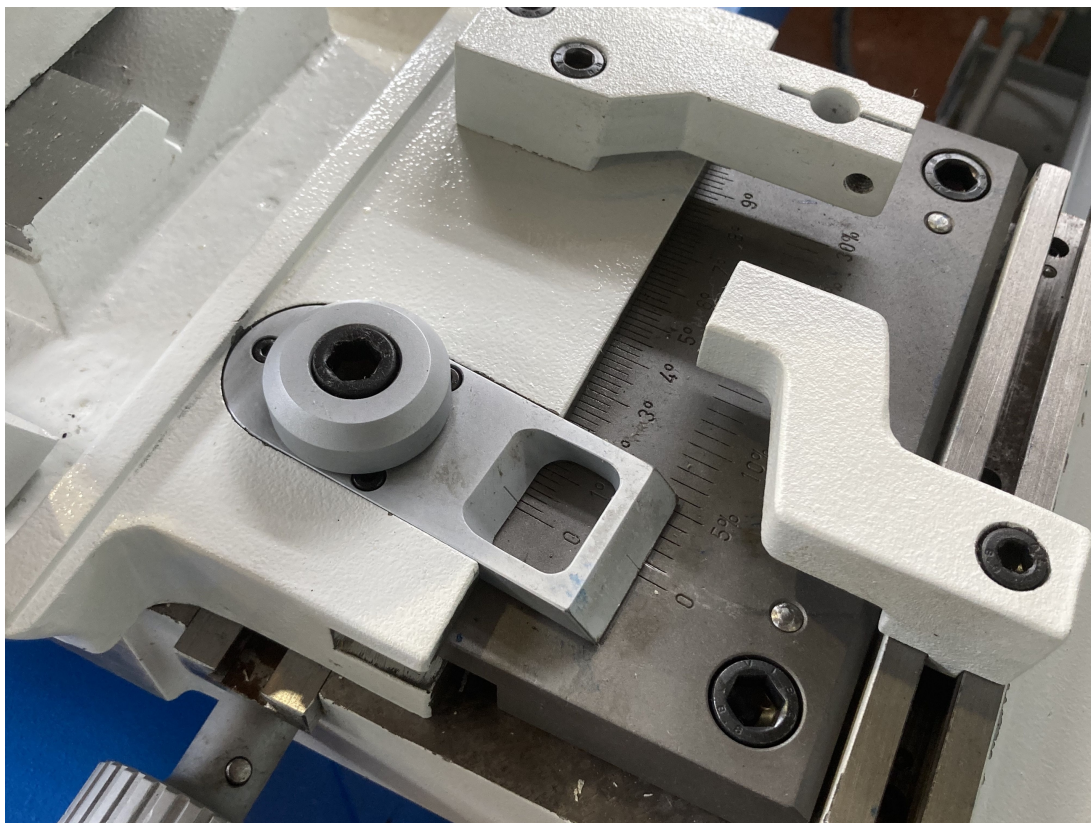

Gamba Macchine Srl

Contacts

Where we are

V.A.T. IT00639540988

+39 030 831096

Headquarter and Warehouse 1

Warehouse 2

C.F./R.I. 01581570171

+39 030 8913312

Via Artigiani, 32 - 25063

Via Caduti del lavoro 41, 25030

REA 248813 BS

offerte@gambamacchine.it

Gardone V.T. Brescia - Italia

Coccaglio Brescia - Italia

C.S. 802.165,00 €