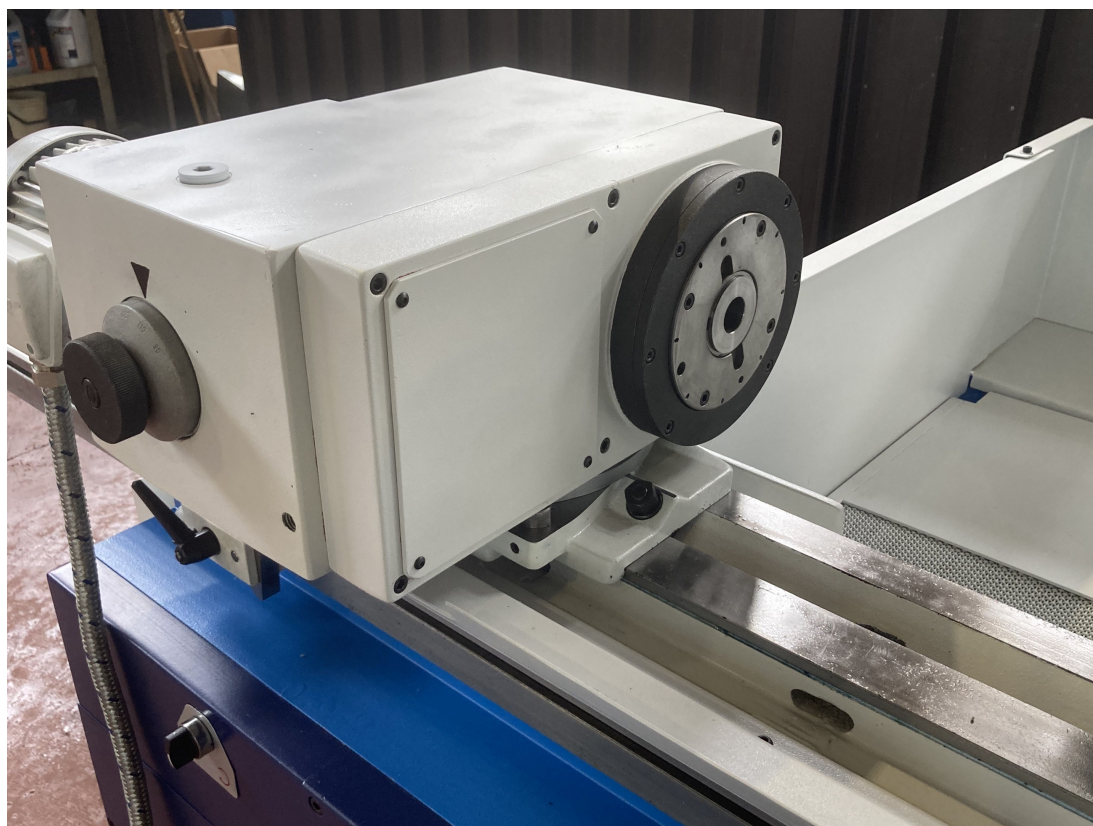

Gamba Macchine Srl

Contacts

Where we are

V.A.T. IT00639540988

+39 030 831096

Headquarter and Warehouse 1

Warehouse 2

C.F./R.I. 01581570171

+39 030 8913312

Via Artigiani, 32 - 25063

Via Caduti del lavoro 41, 25030

REA 248813 BS

offerte@gambamacchine.it

Gardone V.T. Brescia - Italia

Coccaglio Brescia - Italia

C.S. 802.165,00 €