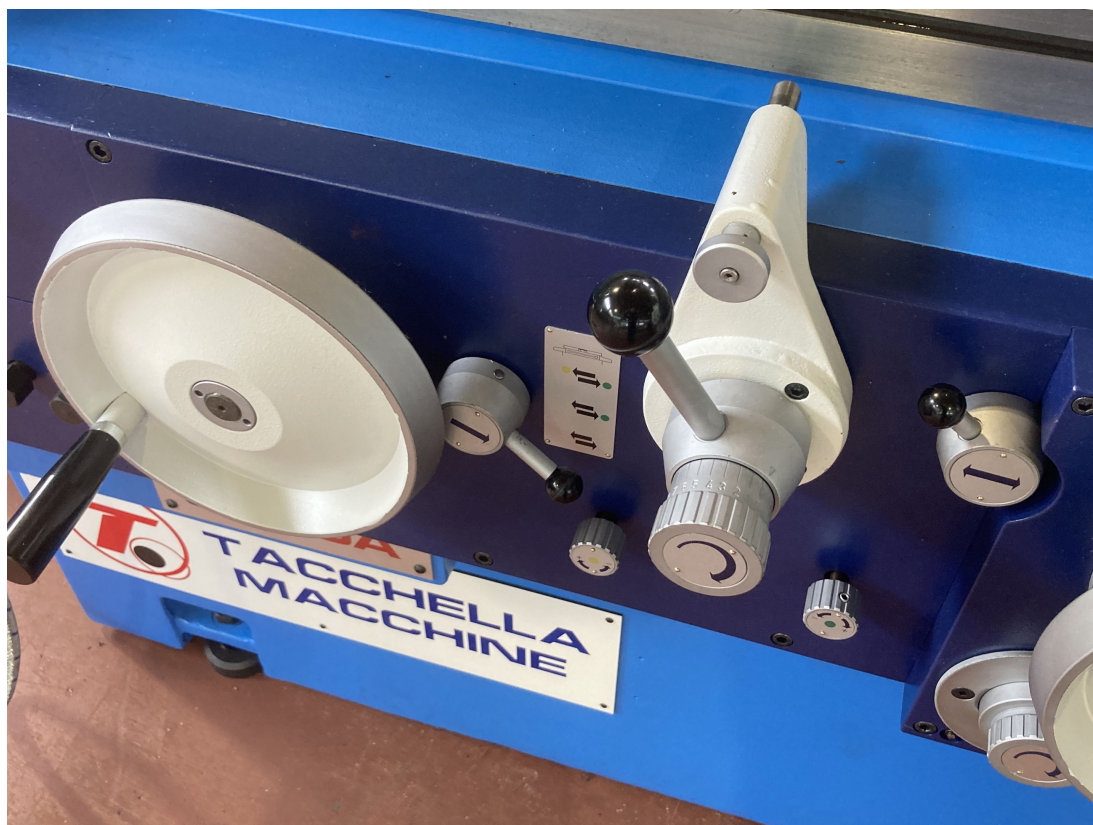

Gamba Macchine Srl

Contacts

Where we are

V.A.T. IT00639540988

+39 030 831096

Headquarter and Warehouse 1

Warehouse 2

C.F./R.I. 01581570171

+39 030 8913312

Via Artigiani, 32 - 25063

Via Caduti del lavoro 41, 25030

REA 248813 BS

offerte@gambamacchine.it

Gardone V.T. Brescia - Italia

Coccaglio Brescia - Italia

C.S. 802.165,00 €