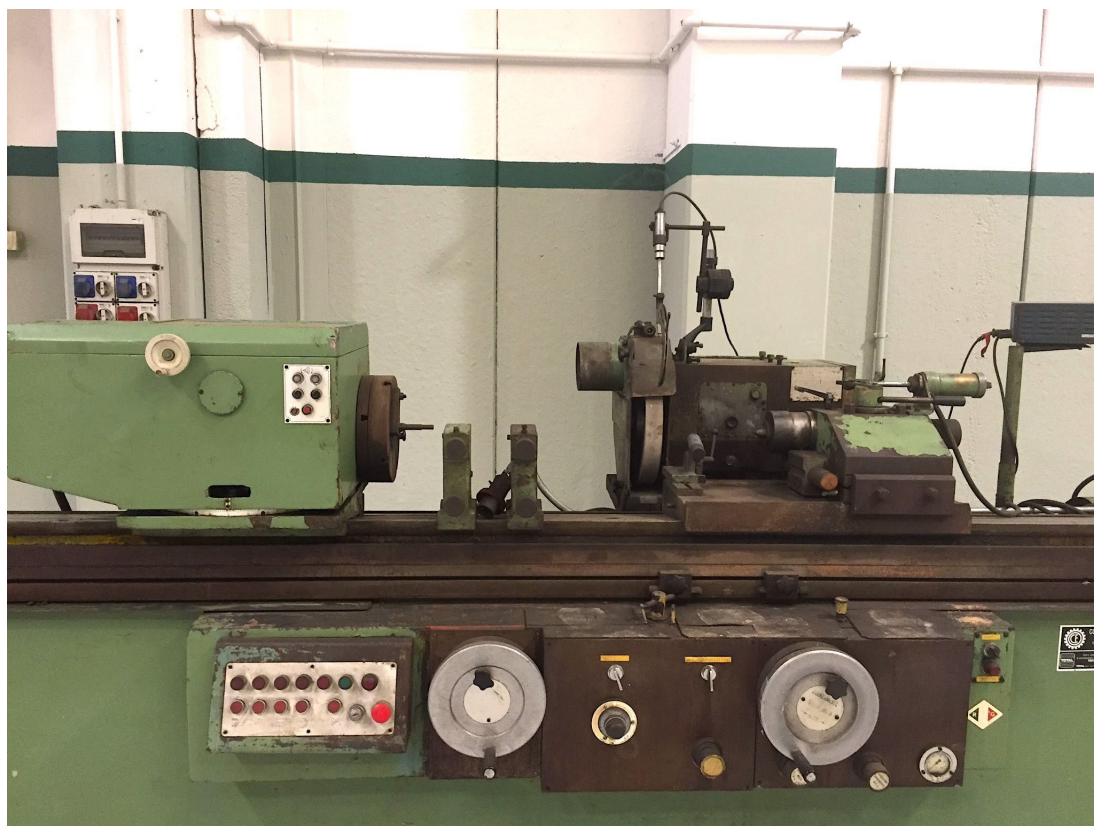

Gamba Macchine Srl

Contacts

Where we are

V.A.T. IT00639540988

+39 030 831096

Headquarter and Warehouse 1

Warehouse 2

C.F./R.I. 01581570171

+39 030 8913312

Via Artigiani, 32 - 25063

Via Caduti del lavoro 41, 25030

REA 248813 BS

offerte@gambamacchine.it

Gardone V.T. Brescia - Italia

Coccaglio Brescia - Italia

C.S. 802.165,00 €