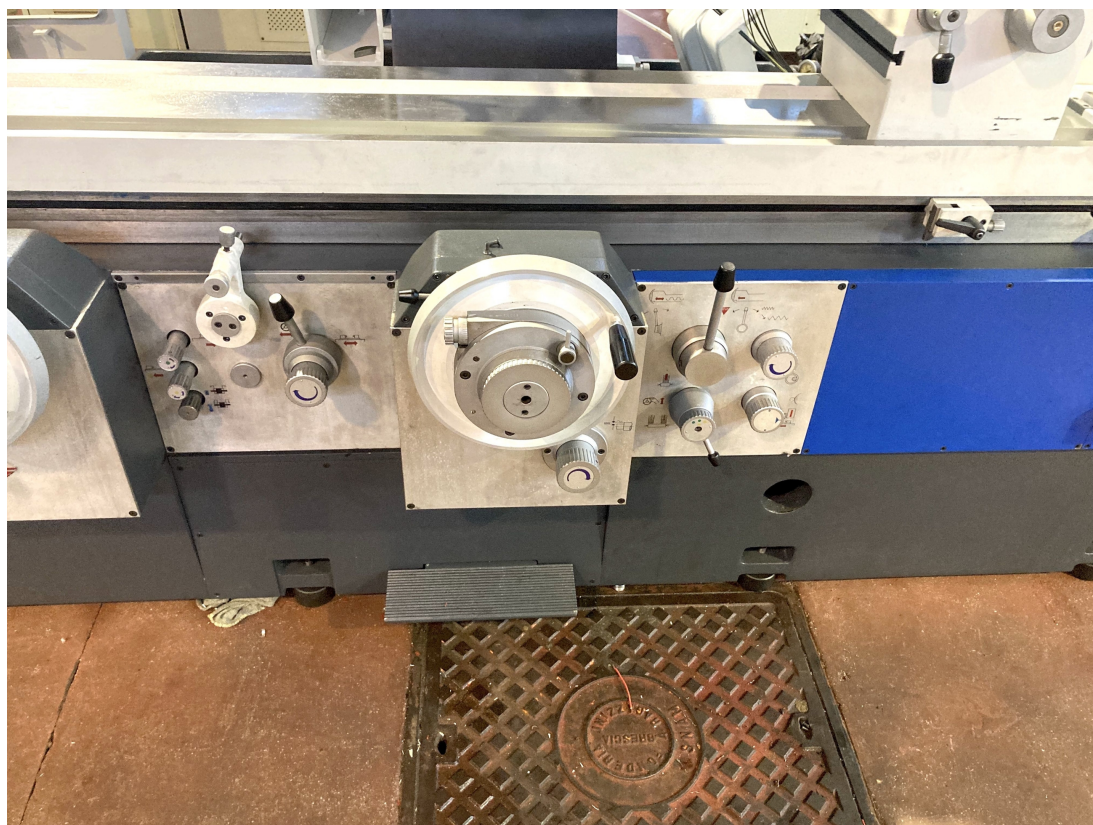

Gamba Macchine Srl

Contacts

Where we are

V.A.T. IT00639540988

+39 030 831096

Headquarter and Warehouse 1

Warehouse 2

C.F./R.I. 01581570171

+39 030 8913312

Via Artigiani, 32 - 25063

Via Caduti del lavoro 41, 25030

REA 248813 BS

offerte@gambamacchine.it

Gardone V.T. Brescia - Italia

Coccaglio Brescia - Italia

C.S. 802.165,00 €