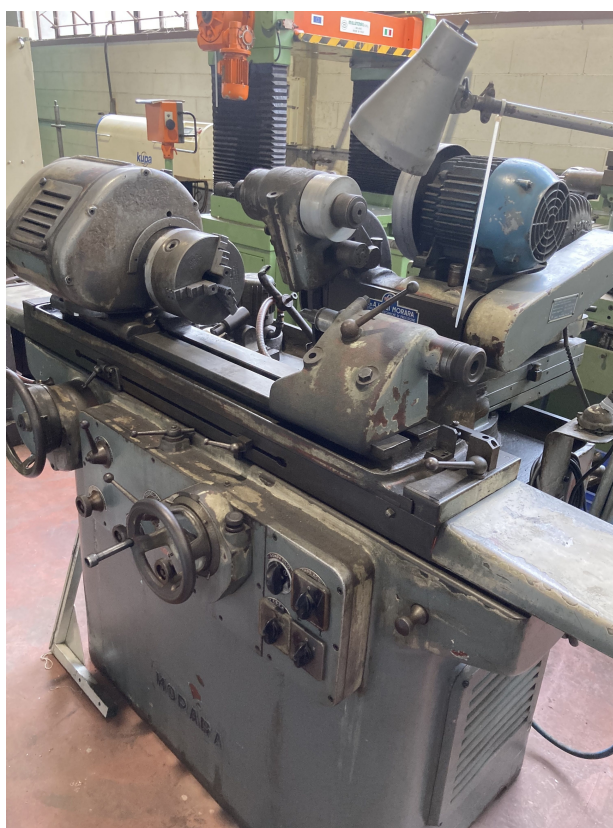

Gamba Macchine Srl

Contacts

Where we are

V.A.T. IT00639540988

+39 030 831096

Headquarter and Warehouse 1

C.F./R.I. 01581570171

+39 030 8913312

Via Artigiani, 32 - 25063

REA 248813 BS

offerte@gambamacchine.it

Gardone V.T. Brescia - Italia

C.S. 802.165,00 €

Warehouse 2

Via Caduti del lavoro 41, 25030

Coccaglio Brescia - Italia