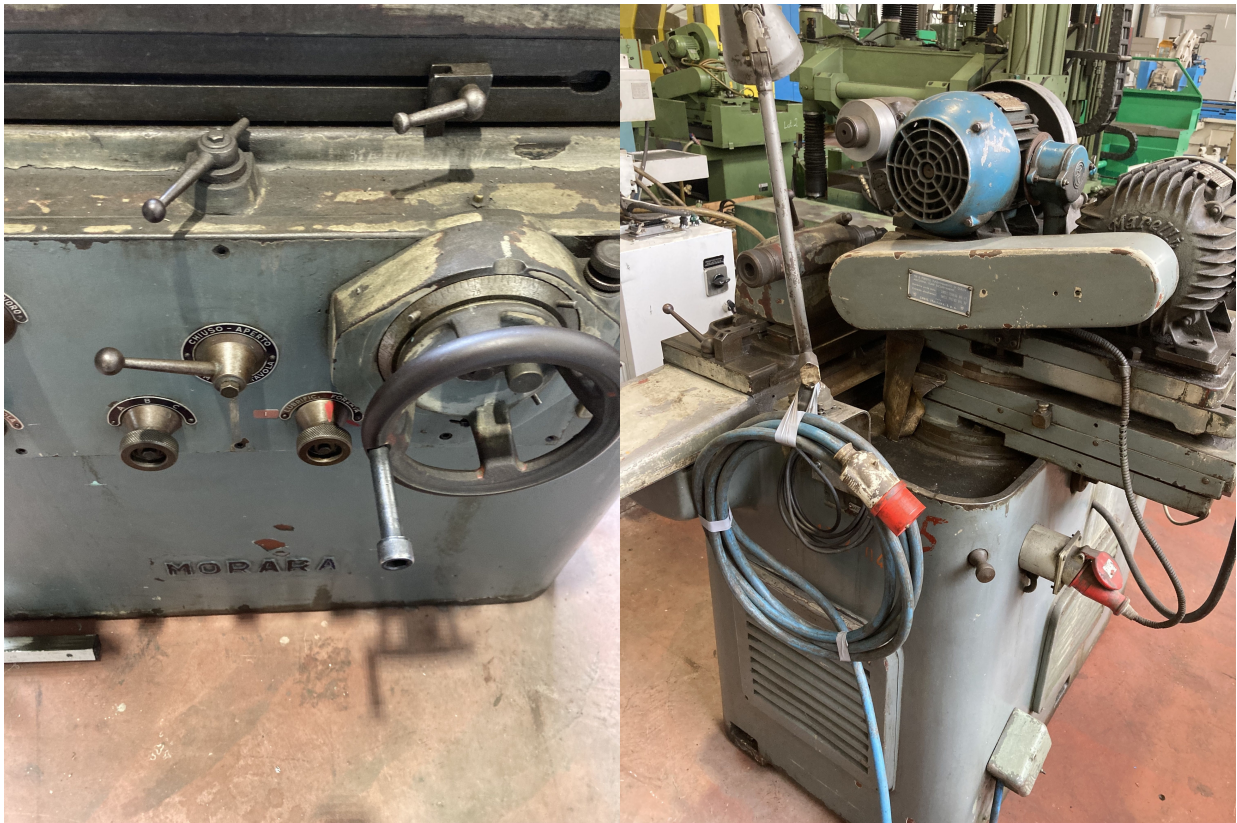

Gamba Macchine Srl

V.A.T. IT00639540988

C.F./R.I. 01581570171

REA 248813 BS

C.S. 802.165,00 €

Contacts

+39 030 831096

+39 030 8913312

offerte@gambamacchine.it

Where we are

Headquarter and Warehouse 1

Via Artigiani, 32 - 25063

Gardone V.T. Brescia - Italia

Warehouse 2

Via Caduti del lavoro 41, 25030

Coccaglio Brescia - Italia