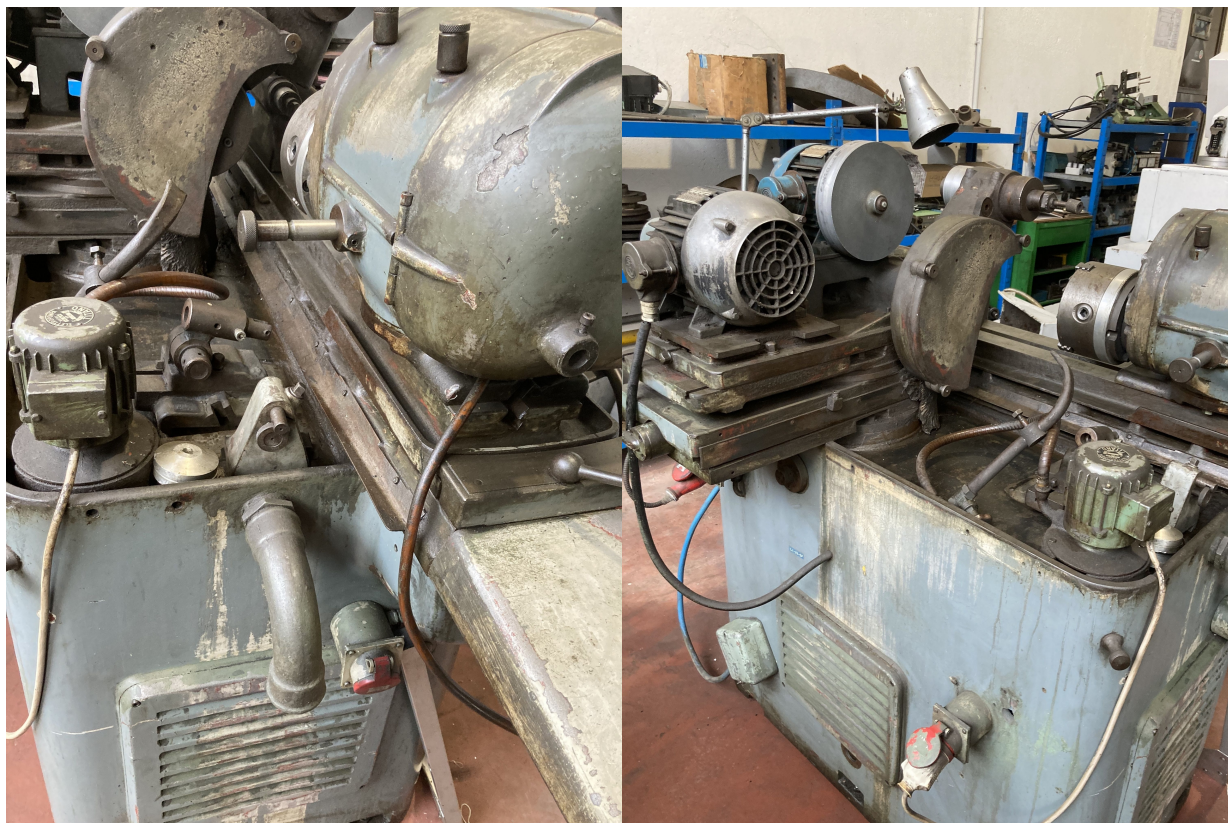

Gamba Macchine Srl

Contacts

Where we are

V.A.T. IT00639540988

+39 030 831096

Headquarter and Warehouse 1

C.F./R.I. 01581570171

+39 030 8913312

Via Artigiani, 32 - 25063

REA 248813 BS

offerte@gambamacchine.it

Gardone V.T. Brescia - Italia

C.S. 802.165,00 €

Warehouse 2

Via Caduti del lavoro 41, 25030

Coccaglio Brescia - Italia