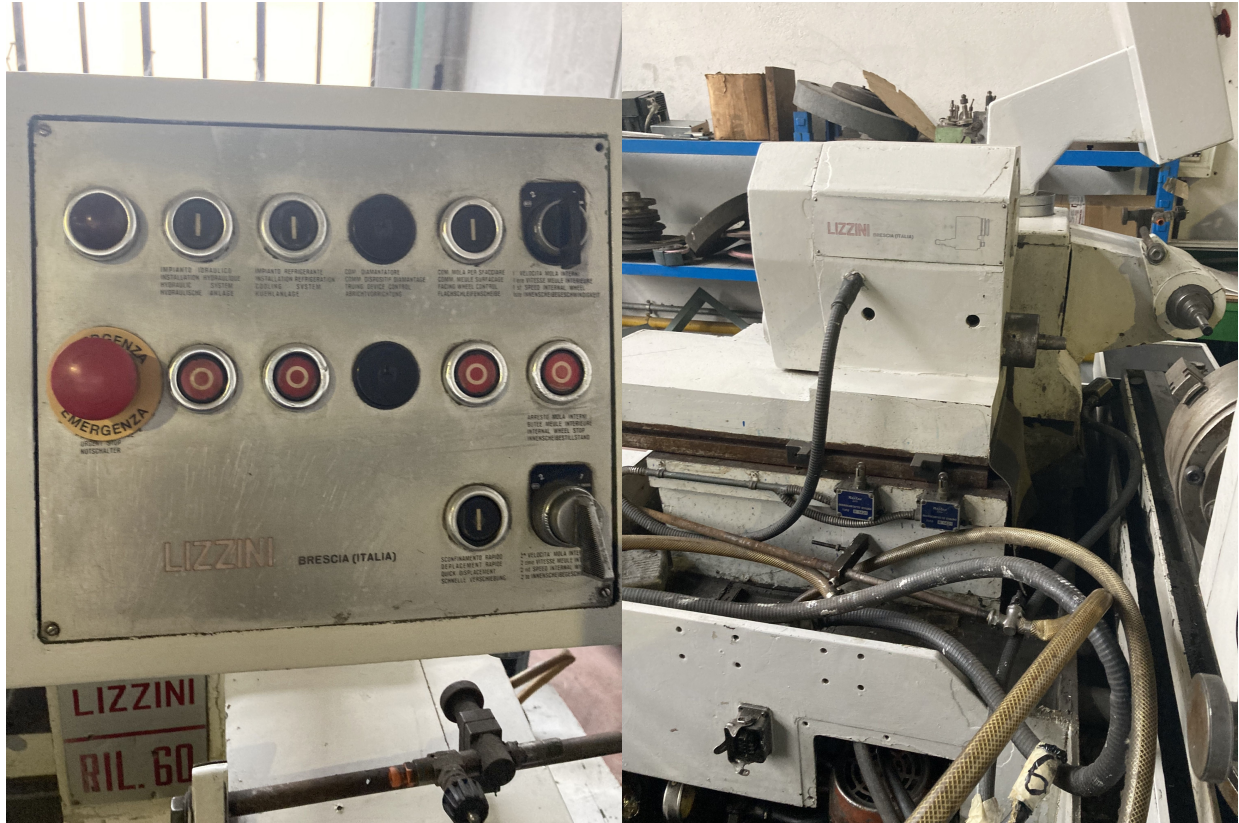

Gamba Macchine Srl

V.A.T. IT00639540988
C.F./R.I. 01581570171
REA 248813 BS
C.S. 802.165,00 €

Contacts

+39 030 831096
+39 030 8913312
offerte@gambamacchine.it

Where we are

Headquarter and Warehouse 1
Via Artigiani, 32 - 25063
Gardone V.T. Brescia - Italia

Warehouse 2

Via Caduti del lavoro 41, 25030
Coccaglio Brescia - Italia