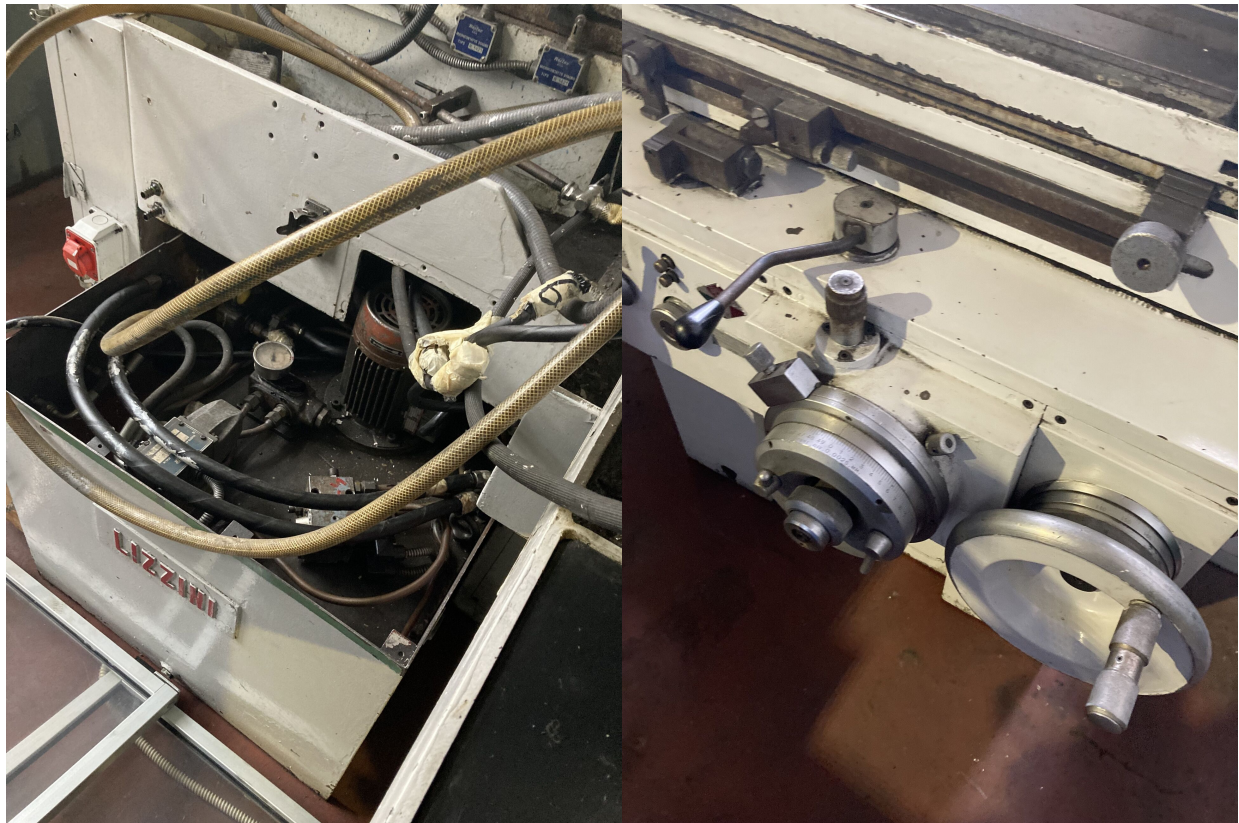

Gamba Macchine Srl

V.A.T. IT00639540988
C.F./R.I. 01581570171
REA 248813 BS
C.S. 802.165,00 €

Contacts

+39 030 831096
+39 030 8913312
offerte@gambamacchine.it

Where we are

Headquarter and Warehouse 1
Via Artigiani, 32 - 25063
Gardone V.T. Brescia - Italia

Warehouse 2

Via Caduti del lavoro 41, 25030
Coccaglio Brescia - Italia