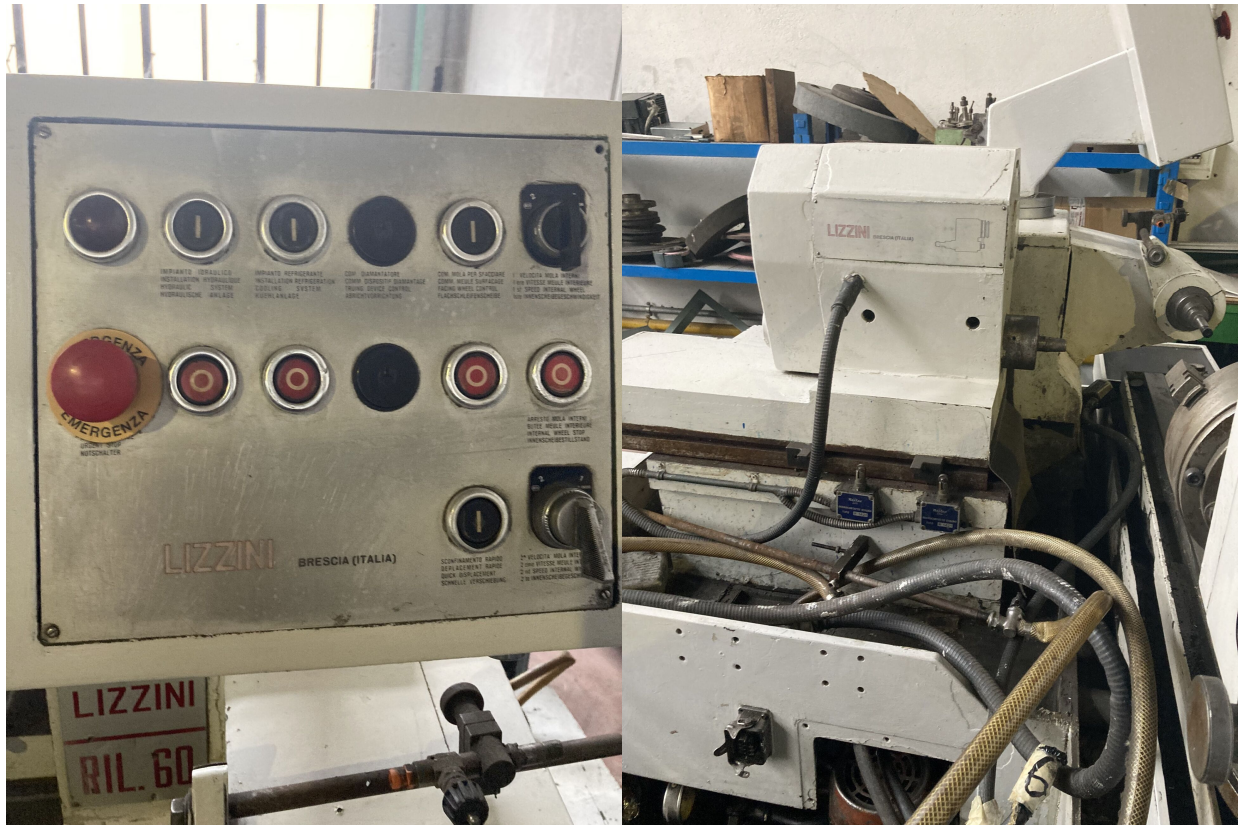

Gamba Macchine Srl

V.A.T. IT00639540988
C.F./R.I. 01581570171
REA 248813 BS
C.S. 802.165,00 €

Contacts

+39 030 831096
+39 030 8913312
offerte@gambamacchine.it

Where we are

Headquarter and Warehouse 1
Via Artigiani, 32 - 25063
Gardone V.T. Brescia - Italia

Warehouse 2

Via Caduti del lavoro 41, 25030
Coccaglio Brescia - Italia