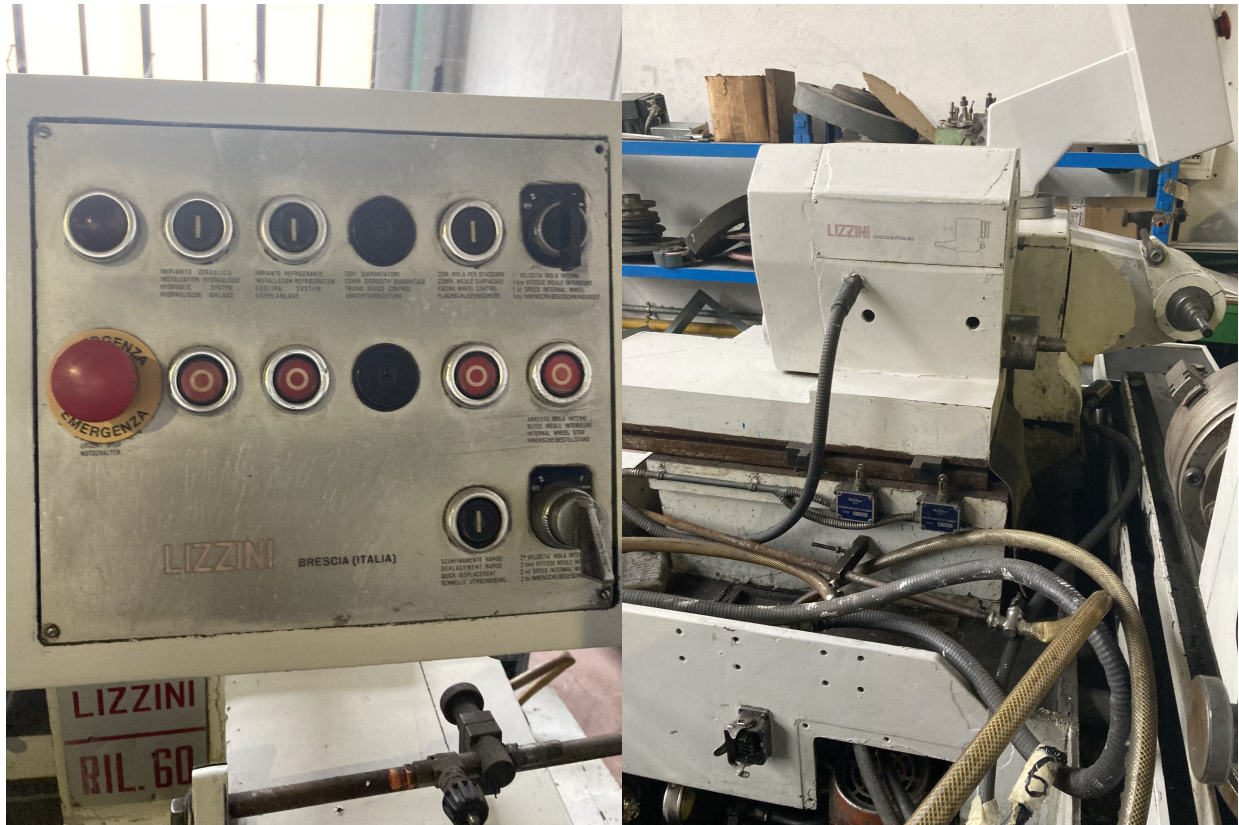

Gamba Macchine Srl

Contacts

Where we are

V.A.T. IT00639540988

+39 030 831096

Headquarter and Warehouse 1

Warehouse 2

C.F./R.I. 01581570171

+39 030 8913312

Via Artigiani, 32 - 25063

Via Caduti del lavoro 41, 25030

REA 248813 BS

offerte@gambamacchine.it

Gardone V.T. Brescia - Italia

Coccaglio Brescia - Italia

C.S. 802.165,00 €