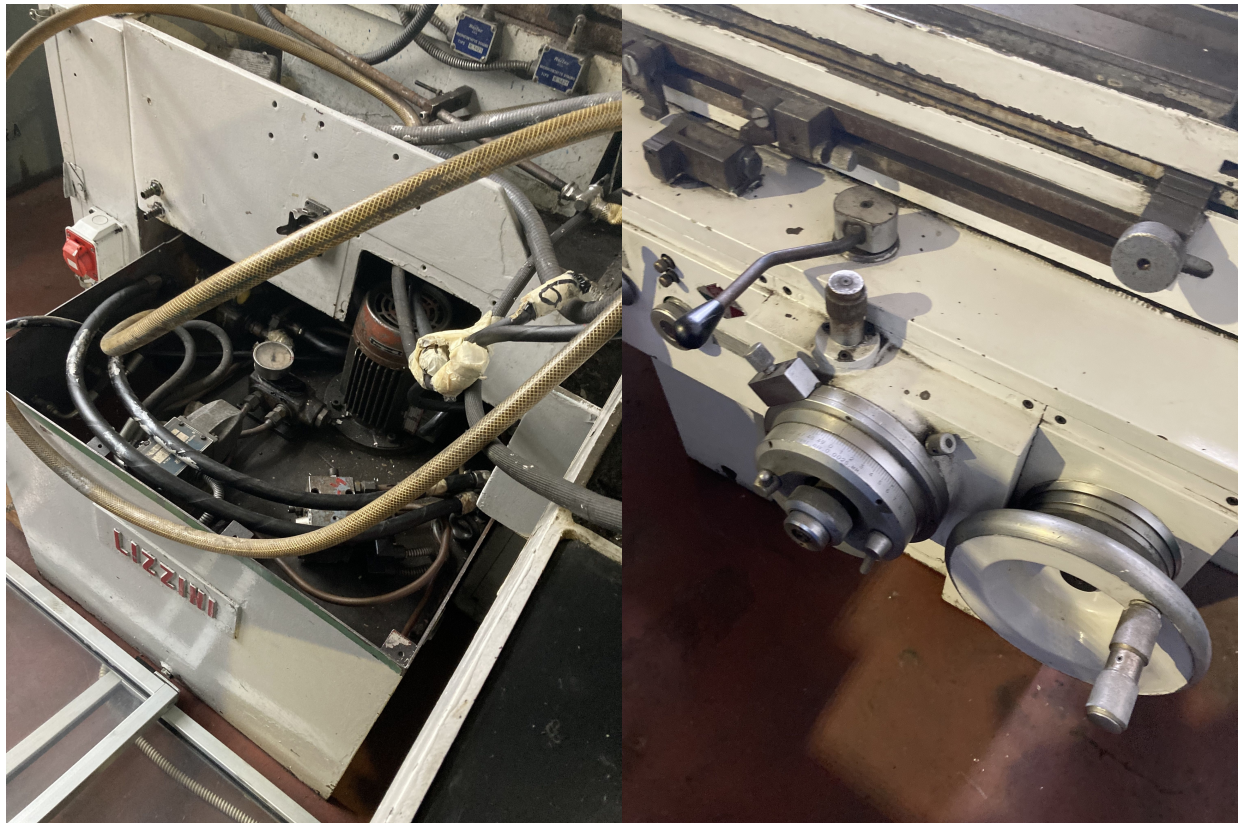

Gamba Macchine Srl

V.A.T. IT00639540988
C.F./R.I. 01581570171
REA 248813 BS
C.S. 802.165,00 €

Contacts

+39 030 831096
+39 030 8913312
offerte@gambamacchine.it

Where we are

Headquarter and Warehouse 1
Via Artigiani, 32 - 25063
Gardone V.T. Brescia - Italia

Warehouse 2

Via Caduti del lavoro 41, 25030
Coccaglio Brescia - Italia