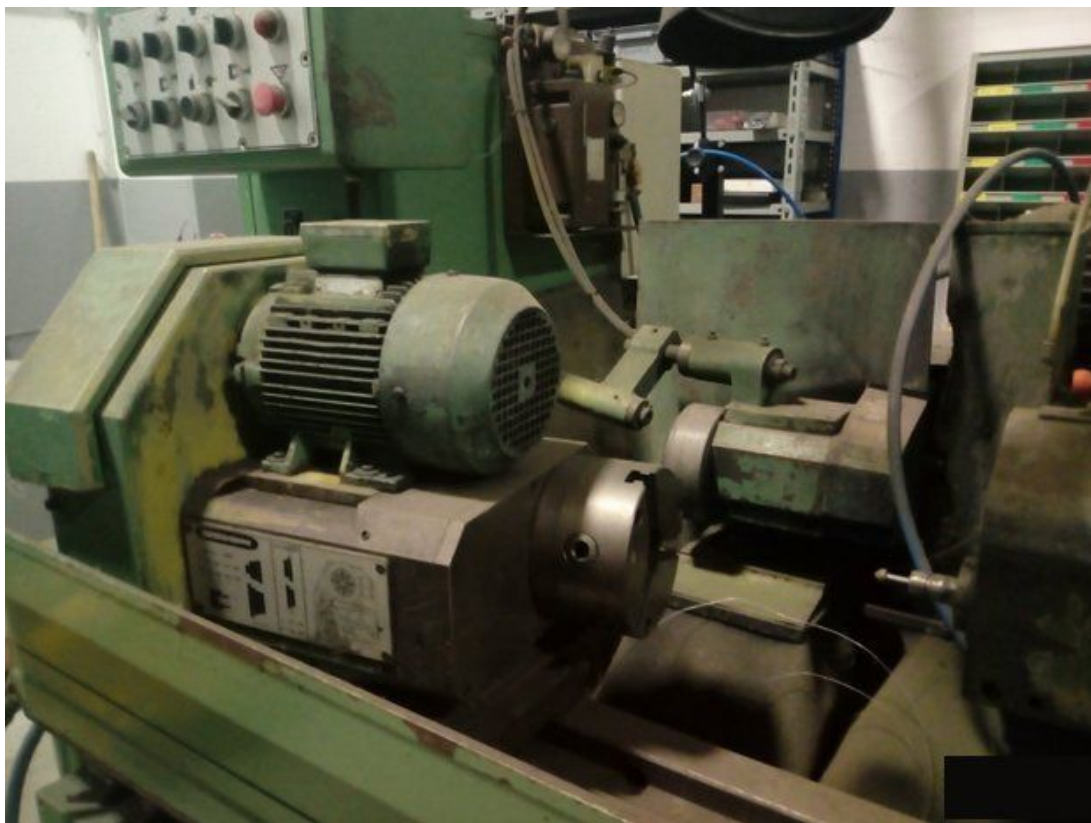

Gamba Macchine Srl

V.A.T. IT00639540988

C.F./R.I. 01581570171

REA 248813 BS

C.S. 802.165,00 €

Contacts

+39 030 831096

+39 030 8913312

offerte@gambamacchine.it

Where we are

Headquarter and Warehouse 1

Via Artigiani, 32 - 25063

Gardone V.T. Brescia - Italia

Warehouse 2

Via Caduti del lavoro 41, 25030

Coccaglio Brescia - Italia