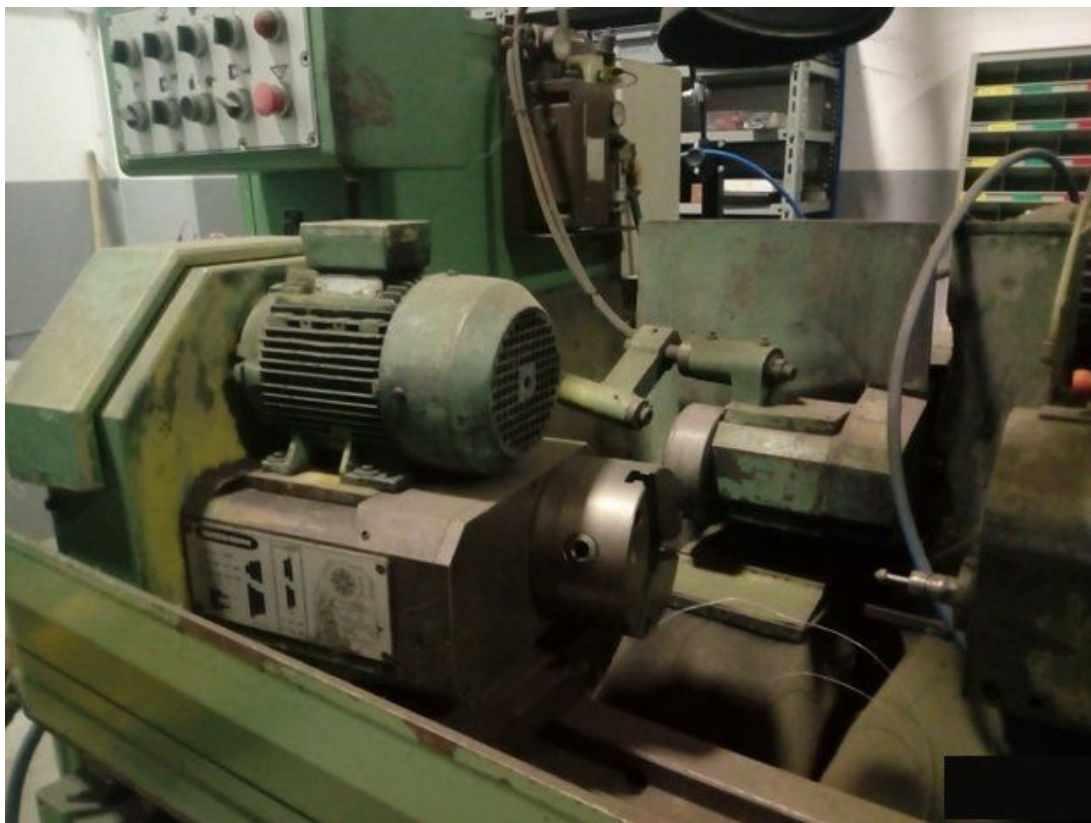

Gamba Macchine Srl

Contacts

Where we are

V.A.T. IT00639540988

+39 030 831096

C.F./R.I. 01581570171

+39 030 8913312

REA 248813 BS

offerte@gambamacchine.it

C.S. 802.165,00 €

Headquarter and Warehouse 1

Via Artigiani, 32 - 25063

Gardone V.T. Brescia - Italia

Warehouse 2

Via Caduti del lavoro 41, 25030

Coccaglio Brescia - Italia