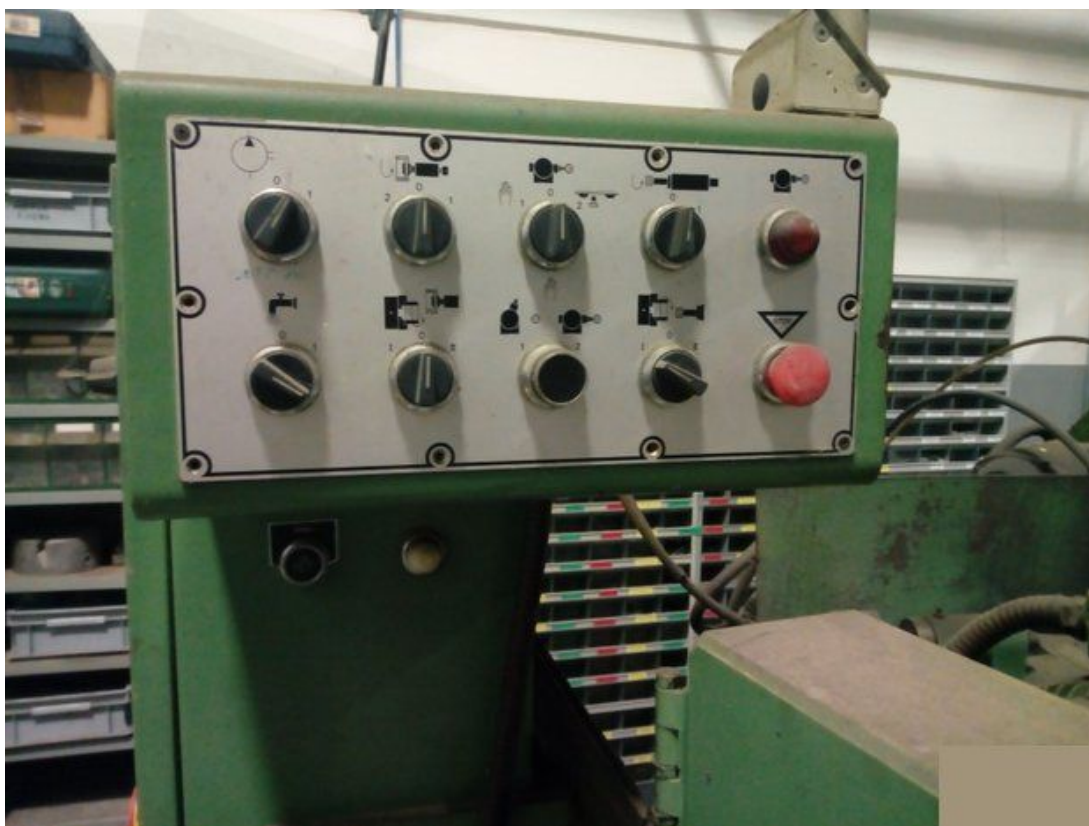

Gamba Macchine Srl

V.A.T. IT00639540988

C.F./R.I. 01581570171

REA 248813 BS

C.S. 802.165,00 €

Contacts

+39 030 831096

+39 030 8913312

offerte@gambamacchine.it

Where we are

Headquarter and Warehouse 1

Via Artigiani, 32 - 25063

Gardone V.T. Brescia - Italia

Warehouse 2

Via Caduti del lavoro 41, 25030

Coccaglio Brescia - Italia