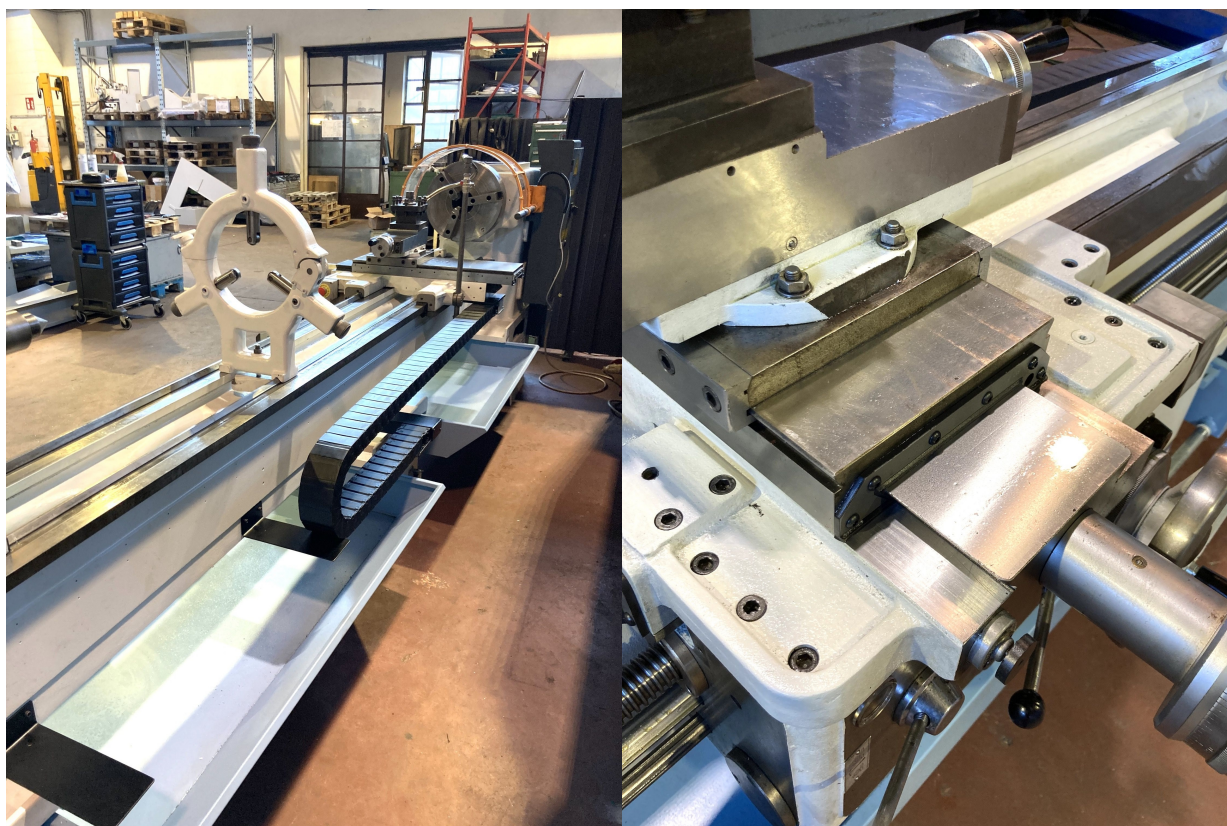

Gamba Macchine Srl

Contacts

Where we are

V.A.T. IT00639540988

+39 030 831096

Headquarter and Warehouse 1

Warehouse 2

C.F./R.I. 01581570171

+39 030 8913312

Via Artigiani, 32 - 25063

Via Caduti del lavoro 41, 25030

REA 248813 BS

offerte@gambamacchine.it

Gardone V.T. Brescia - Italia

Coccaglio Brescia - Italia

C.S. 802.165,00 €