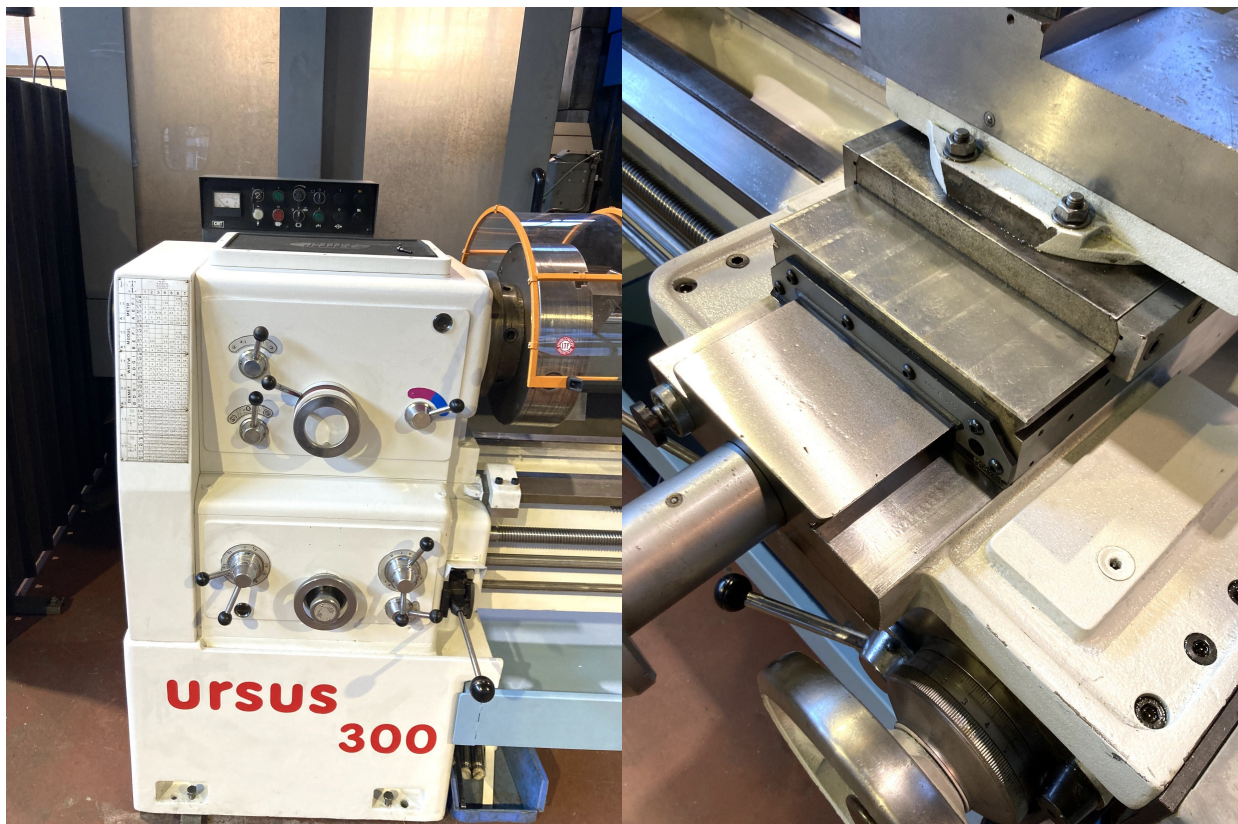

Gamba Macchine Srl

Contacts

Where we are

V.A.T. IT00639540988

+39 030 831096

Headquarter and Warehouse 1

Warehouse 2

C.F./R.I. 01581570171

+39 030 8913312

Via Artigiani, 32 - 25063

Via Caduti del lavoro 41, 25030

REA 248813 BS

offerte@gambamacchine.it

Gardone V.T. Brescia - Italia

Coccaglio Brescia - Italia

C.S. 802.165,00 €