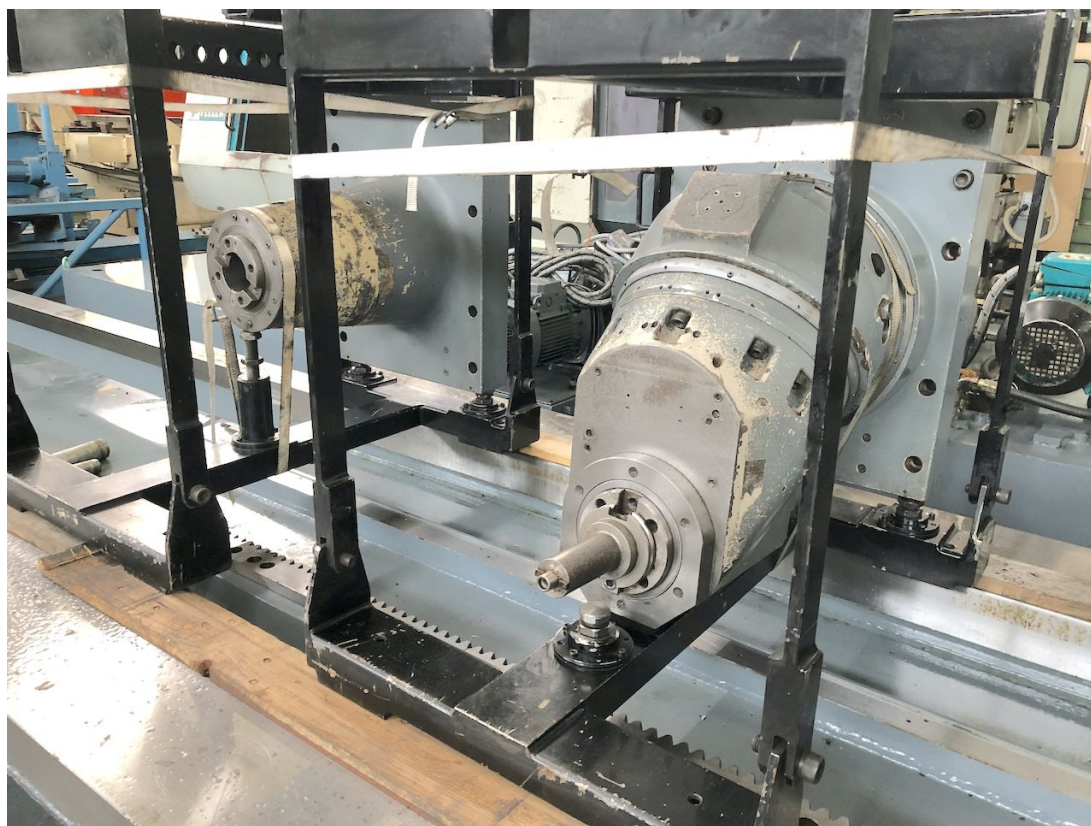

Gamba Macchine Srl

Contacts

Where we are

V.A.T. IT00639540988

+39 030 831096

Headquarter and Warehouse 1

Warehouse 2

C.F./R.I. 01581570171

+39 030 8913312

Via Artigiani, 32 - 25063

Via Caduti del lavoro 41, 25030

REA 248813 BS

offerte@gambamacchine.it

Gardone V.T. Brescia - Italia

Coccaglio Brescia - Italia

C.S. 802.165,00 €