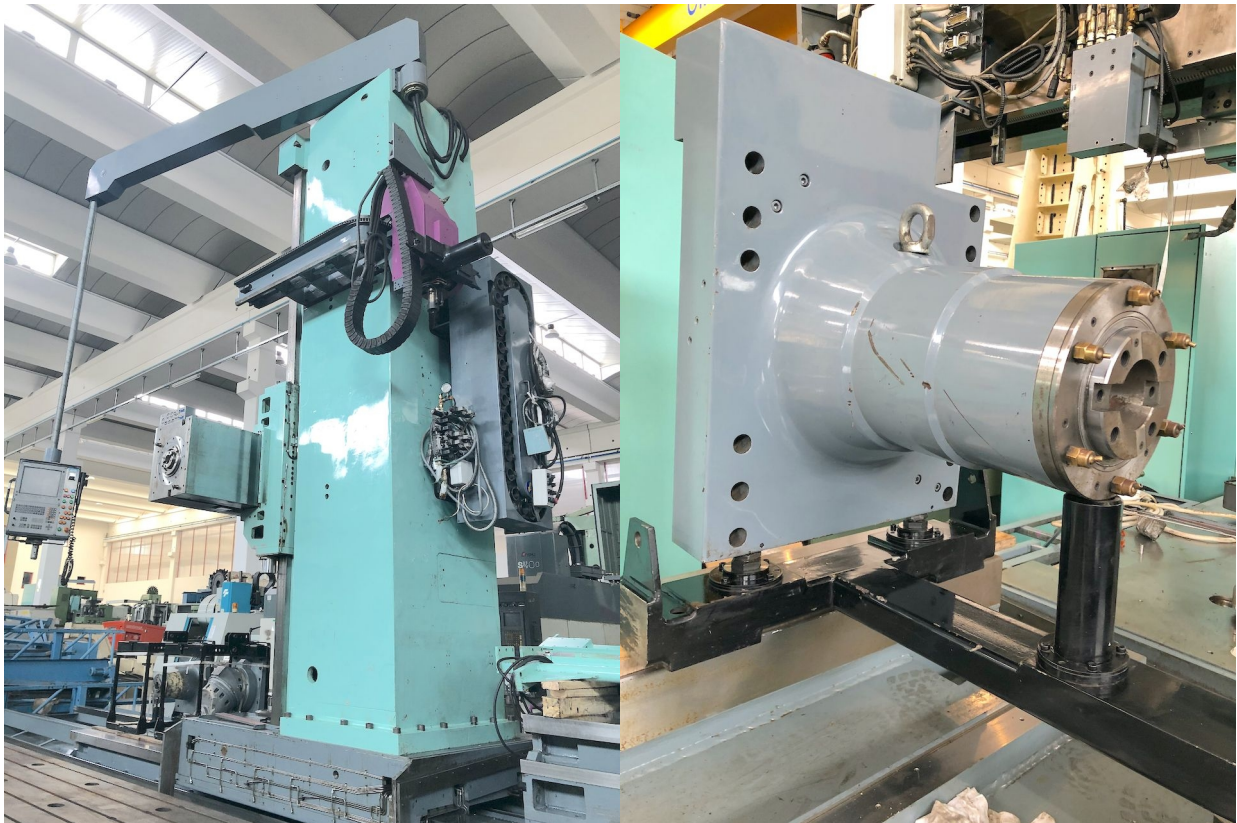

Gamba Macchine Srl

Contacts

Where we are

V.A.T. IT00639540988

+39 030 831096

Headquarter and Warehouse 1

Warehouse 2

C.F./R.I. 01581570171

+39 030 8913312

Via Artigiani, 32 - 25063

Via Caduti del lavoro 41, 25030

REA 248813 BS

offerte@gambamacchine.it

Gardone V.T. Brescia - Italia

Coccaglio Brescia - Italia

C.S. 802.165,00 €