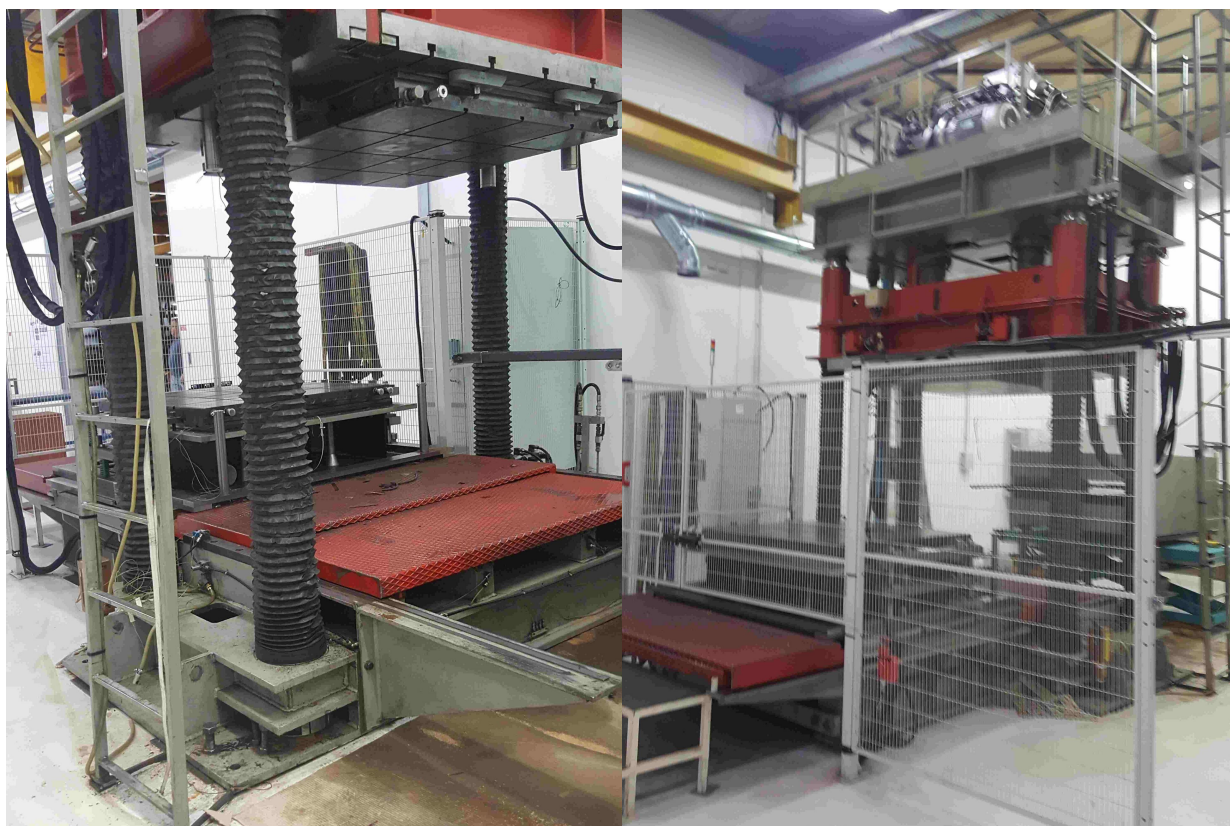

Gamba Macchine Srl

Contacts

Where we are

V.A.T. IT00639540988

+39 030 831096

Headquarter and Warehouse 1

Warehouse 2

C.F./R.I. 01581570171

+39 030 8913312

Via Artigiani, 32 - 25063

Via Caduti del lavoro 41, 25030

REA 248813 BS

offerte@gambamacchine.it

Gardone V.T. Brescia - Italia

Coccaglio Brescia - Italia

C.S. 802.165,00 €