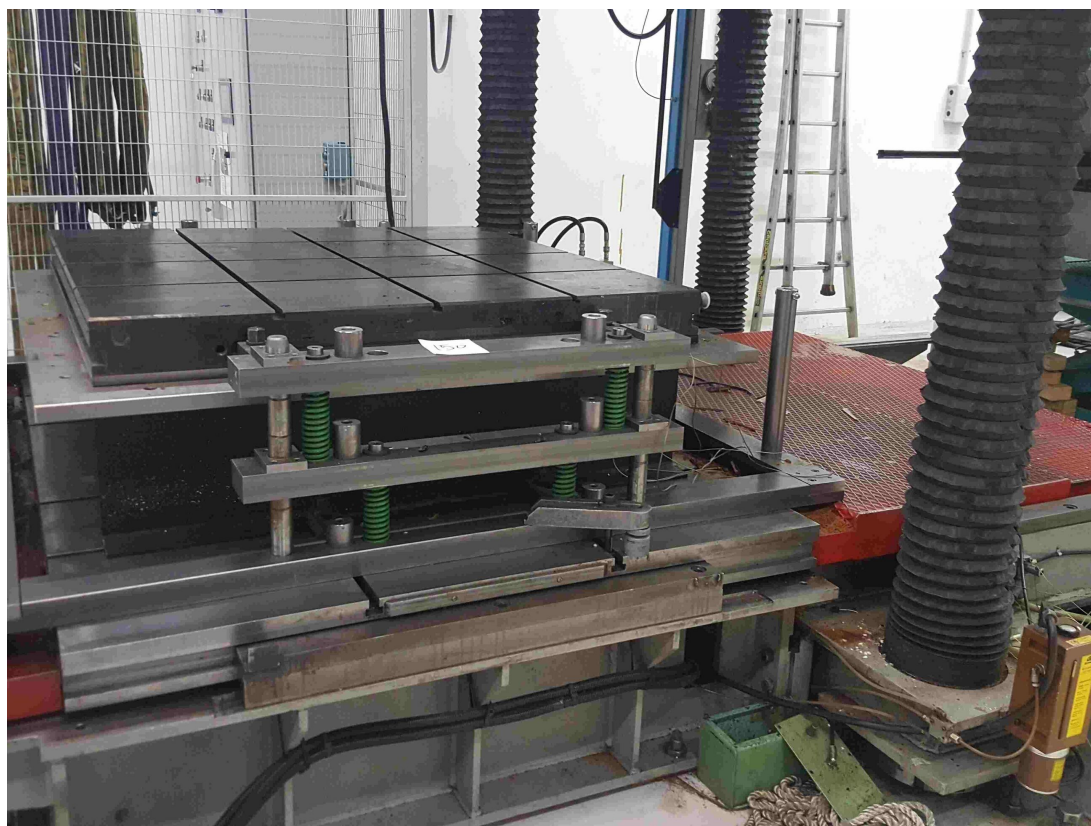

Gamba Macchine Srl

Contacts

Where we are

V.A.T. IT00639540988

+39 030 831096

Headquarter and Warehouse 1

Warehouse 2

C.F./R.I. 01581570171

+39 030 8913312

Via Artigiani, 32 - 25063

Via Caduti del lavoro 41, 25030

REA 248813 BS

offerte@gambamacchine.it

Gardone V.T. Brescia - Italia

Coccaglio Brescia - Italia

C.S. 802.165,00 €