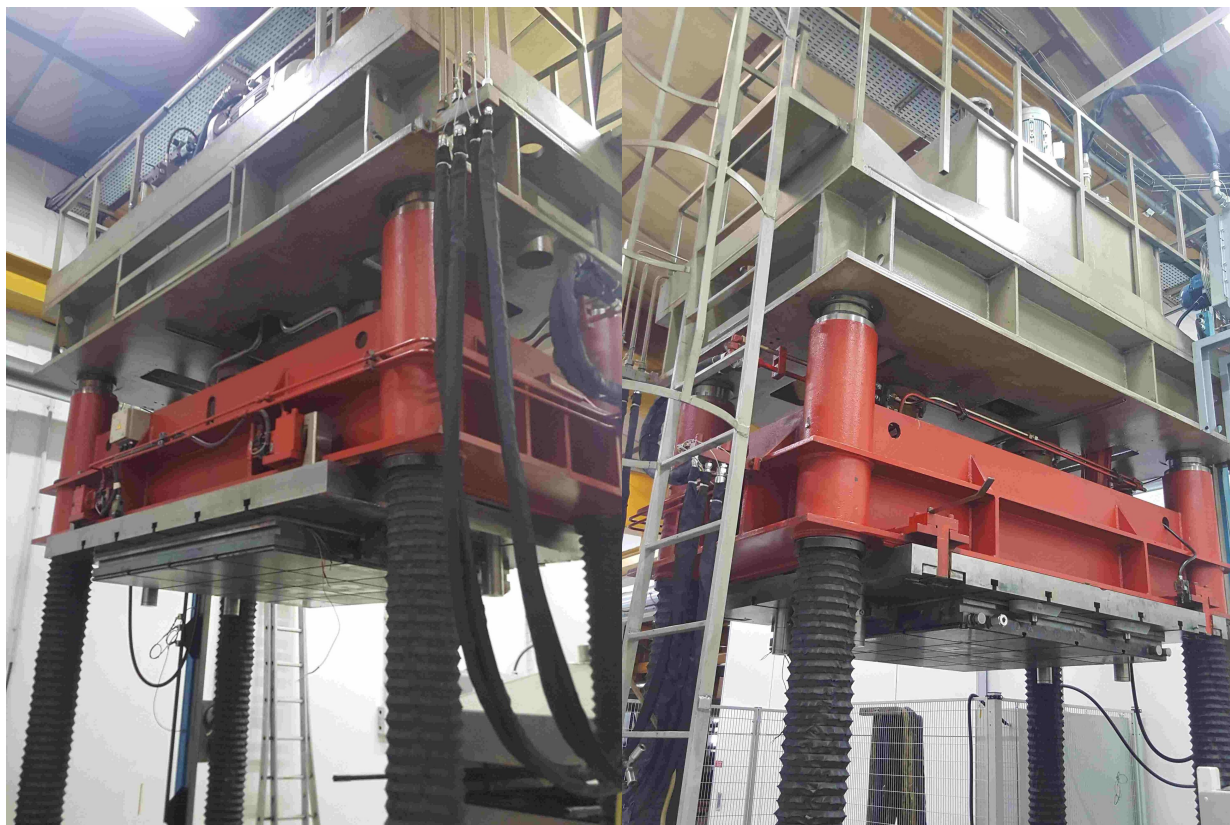

Gamba Macchine Srl

Contacts

Where we are

V.A.T. IT00639540988

+39 030 831096

Headquarter and Warehouse 1

Warehouse 2

C.F./R.I. 01581570171

+39 030 8913312

Via Artigiani, 32 - 25063

Via Caduti del lavoro 41, 25030

REA 248813 BS

offerte@gambamacchine.it

Gardone V.T. Brescia - Italia

Coccaglio Brescia - Italia

C.S. 802.165,00 €