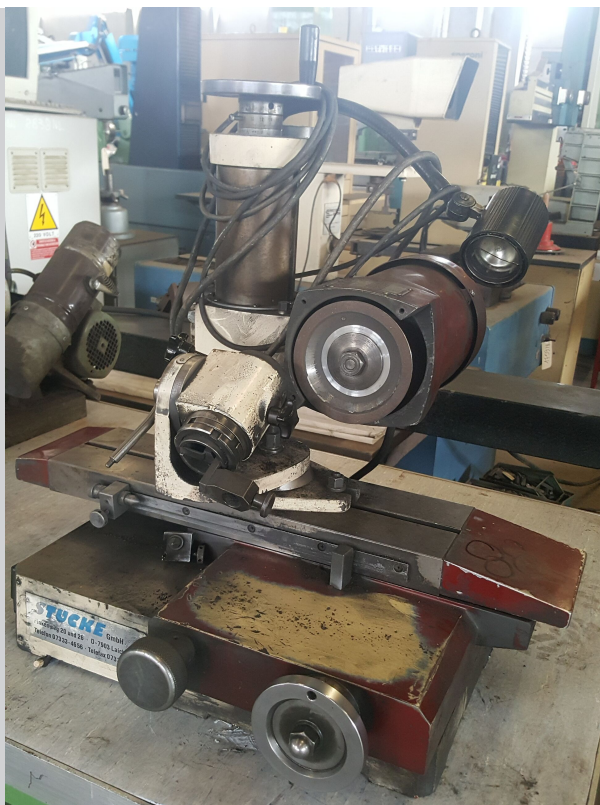

STUCKE

Category Sharpener

Made

Model STUCKE

Gamba Macchine Srl

Contacts

Where we are

V.A.T. IT00639540988