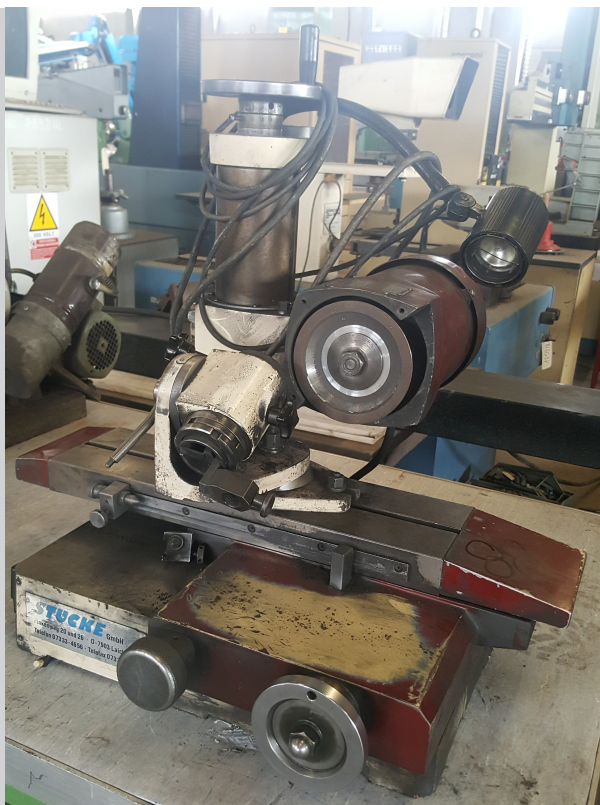

STUCKE

Category Sharpener

Made

Model STUCKE

Gamba Macchine Srl

Contacts

Where we are

V.A.T. IT00639540988