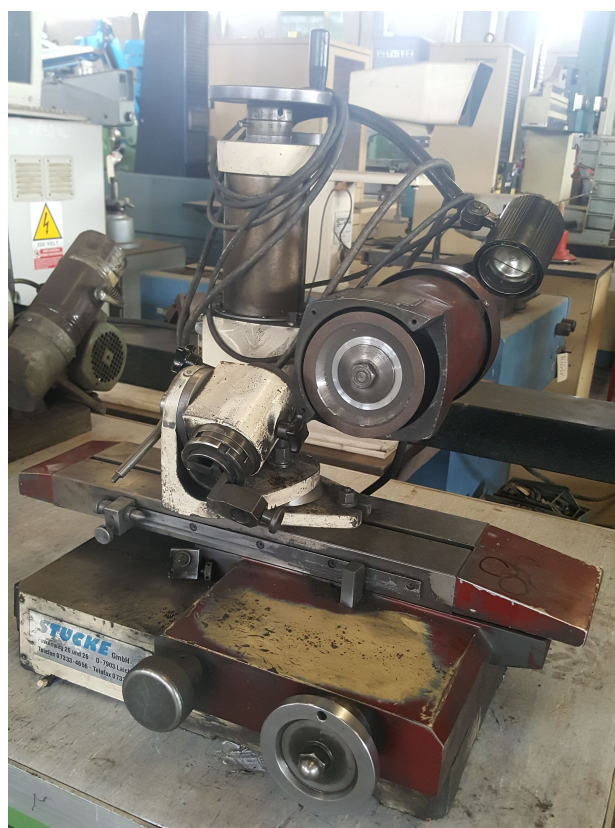

Gamba Macchine Srl

Contacts

Where we are

V.A.T. IT00639540988

+39 030 831096

Headquarter and Warehouse 1

Warehouse 2

C.F./R.I. 01581570171

+39 030 8913312

Via Artigiani, 32 - 25063

Via Caduti del lavoro 41, 25030

REA 248813 BS

offerte@gambamacchine.it

Gardone V.T. Brescia - Italia

Coccaglio Brescia - Italia

C.S. 802.165,00 €