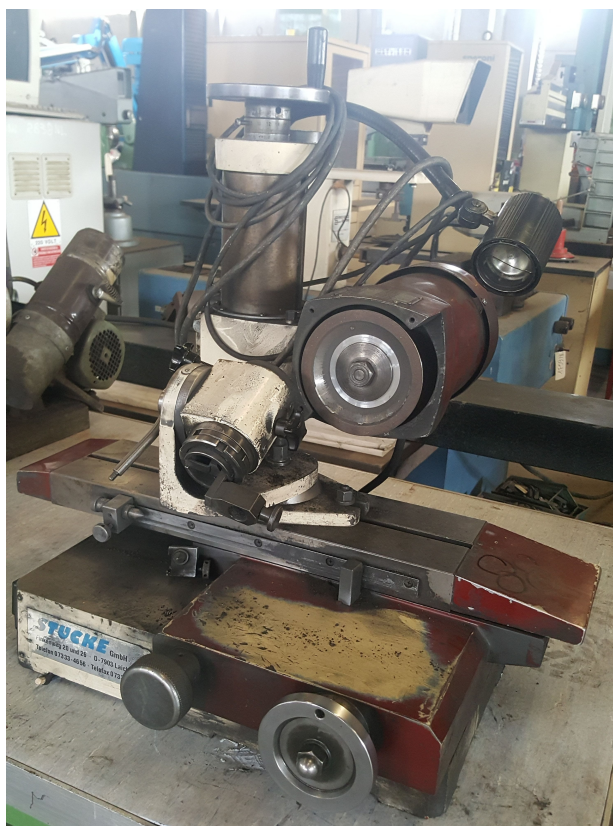

Gamba Macchine Srl

Contacts

Where we are

V.A.T. IT00639540988

+39 030 831096

Headquarter and Warehouse 1

Warehouse 2

C.F./R.I. 01581570171

+39 030 8913312

Via Artigiani, 32 - 25063

Via Caduti del lavoro 41, 25030

REA 248813 BS

offerte@gambamacchine.it

Gardone V.T. Brescia - Italia

Coccaglio Brescia - Italia

C.S. 802.165,00 €