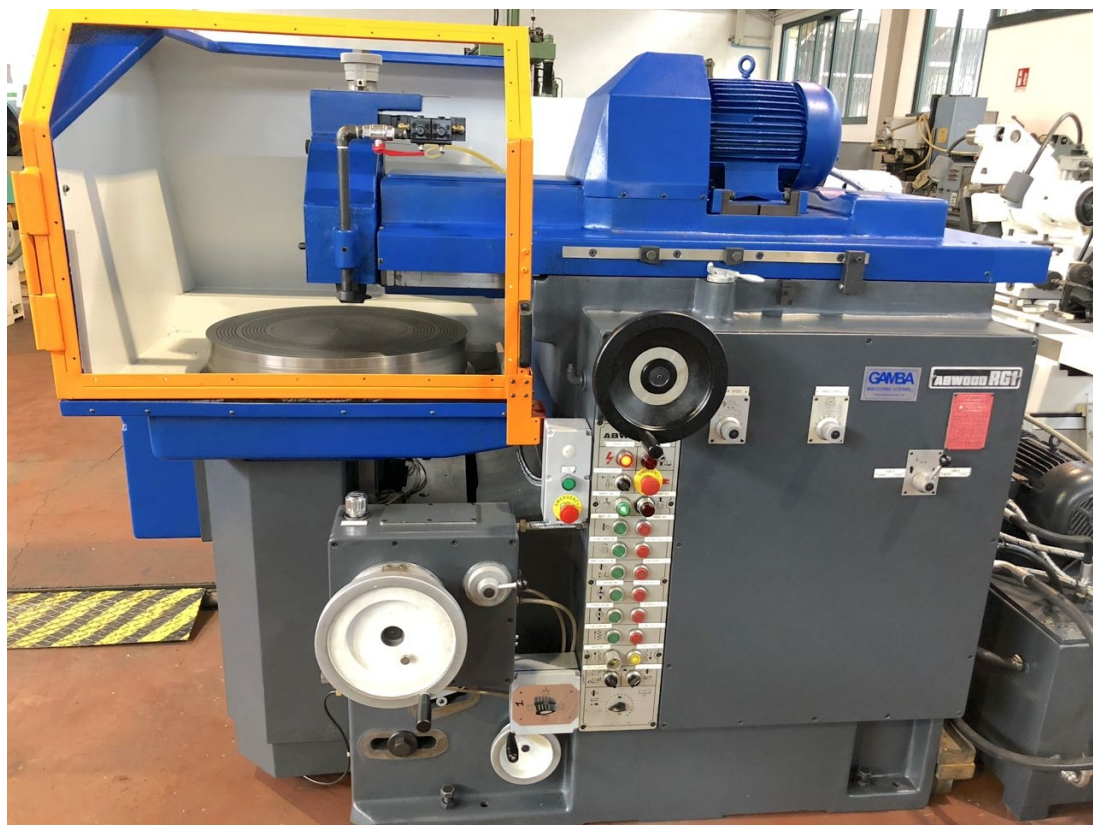

Gamba Macchine Srl

V.A.T. IT00639540988

C.F./R.I. 01581570171

REA 248813 BS

C.S. 802.165,00 €

Contacts

+39 030 831096

+39 030 8913312

offerte@gambamacchine.it

Where we are

Headquarter and Warehouse 1

Via Artigiani, 32 - 25063

Gardone V.T. Brescia - Italia

Warehouse 2

Via Caduti del lavoro 41, 25030

Coccaglio Brescia - Italia