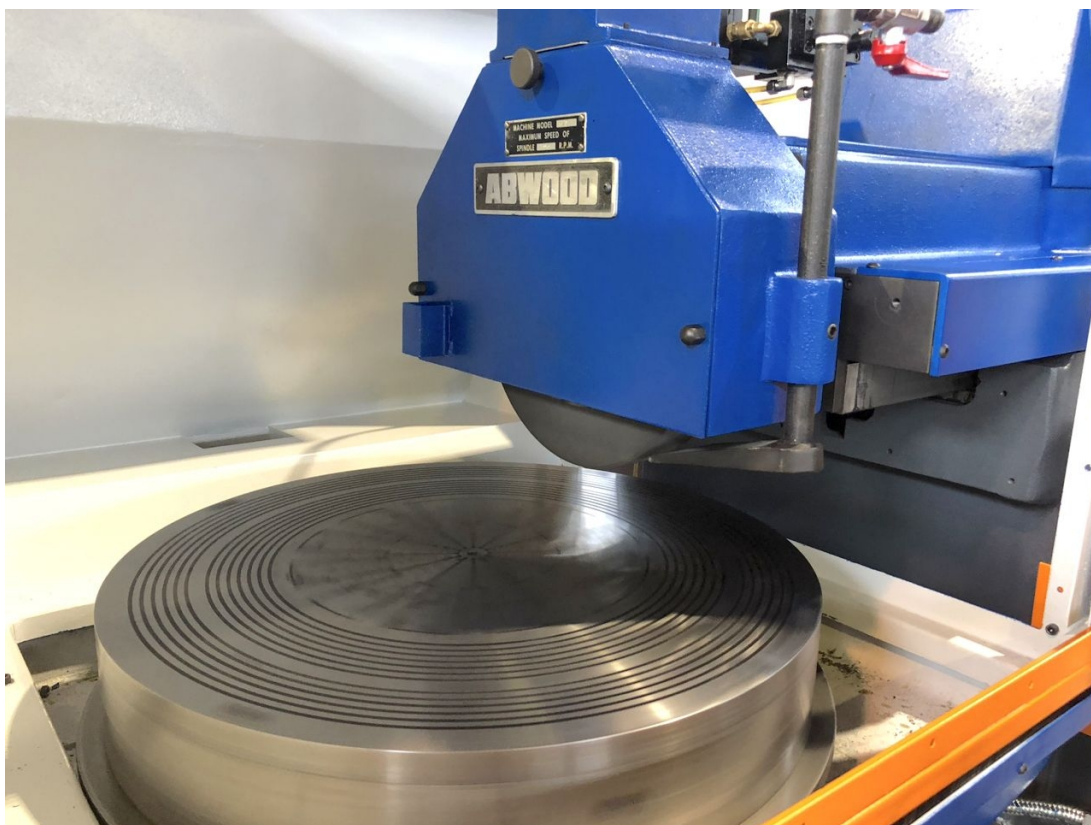

Gamba Macchine Srl

Contacts

Where we are

V.A.T. IT00639540988

+39 030 831096

Headquarter and Warehouse 1

Warehouse 2

C.F./R.I. 01581570171

+39 030 8913312

Via Artigiani, 32 - 25063

Via Caduti del lavoro 41, 25030

REA 248813 BS

offerte@gambamacchine.it

Gardone V.T. Brescia - Italia

Coccaglio Brescia - Italia

C.S. 802.165,00 €