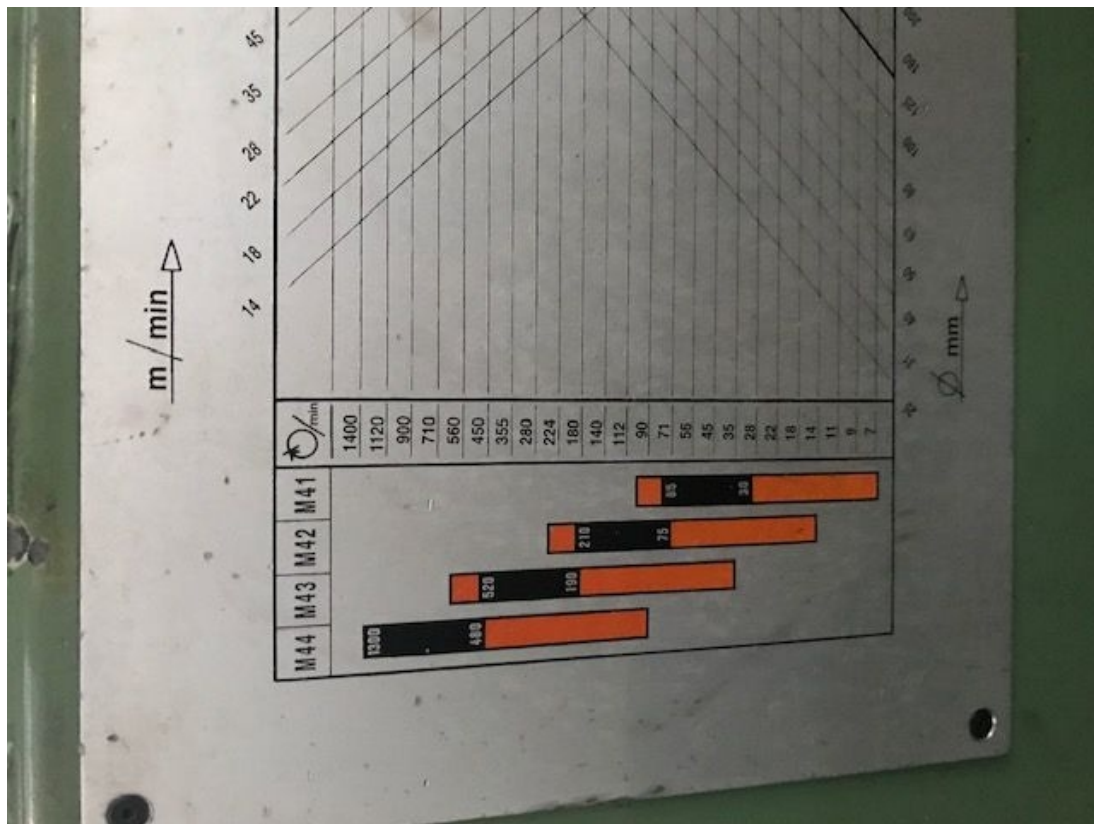

Gamba Macchine Srl

Contacts

Where we are

V.A.T. IT00639540988

+39 030 831096

Headquarter and Warehouse 1

C.F./R.I. 01581570171

+39 030 8913312

Via Artigiani, 32 - 25063

REA 248813 BS

offerte@gambamacchine.it

Gardone V.T. Brescia - Italia

C.S. 802.165,00 €

Warehouse 2

Via Caduti del lavoro 41, 25030

Coccaglio Brescia - Italia