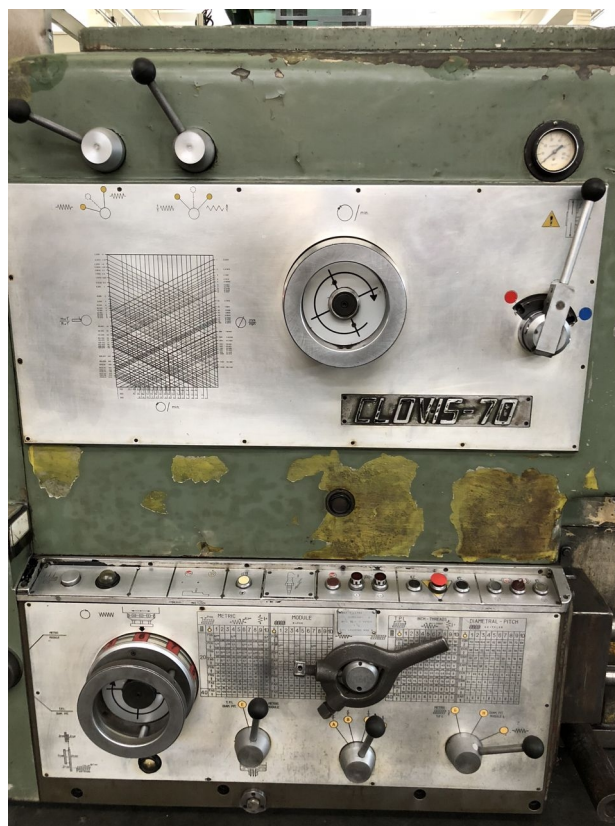

Gamba Macchine Srl

Contacts

Where we are

V.A.T. IT00639540988

+39 030 831096

Headquarter and Warehouse 1

Warehouse 2

C.F./R.I. 01581570171

+39 030 8913312

Via Artigiani, 32 - 25063

Via Caduti del lavoro 41, 25030

REA 248813 BS

offerte@gambamacchine.it

Gardone V.T. Brescia - Italia

Coccaglio Brescia - Italia

C.S. 802.165,00 €