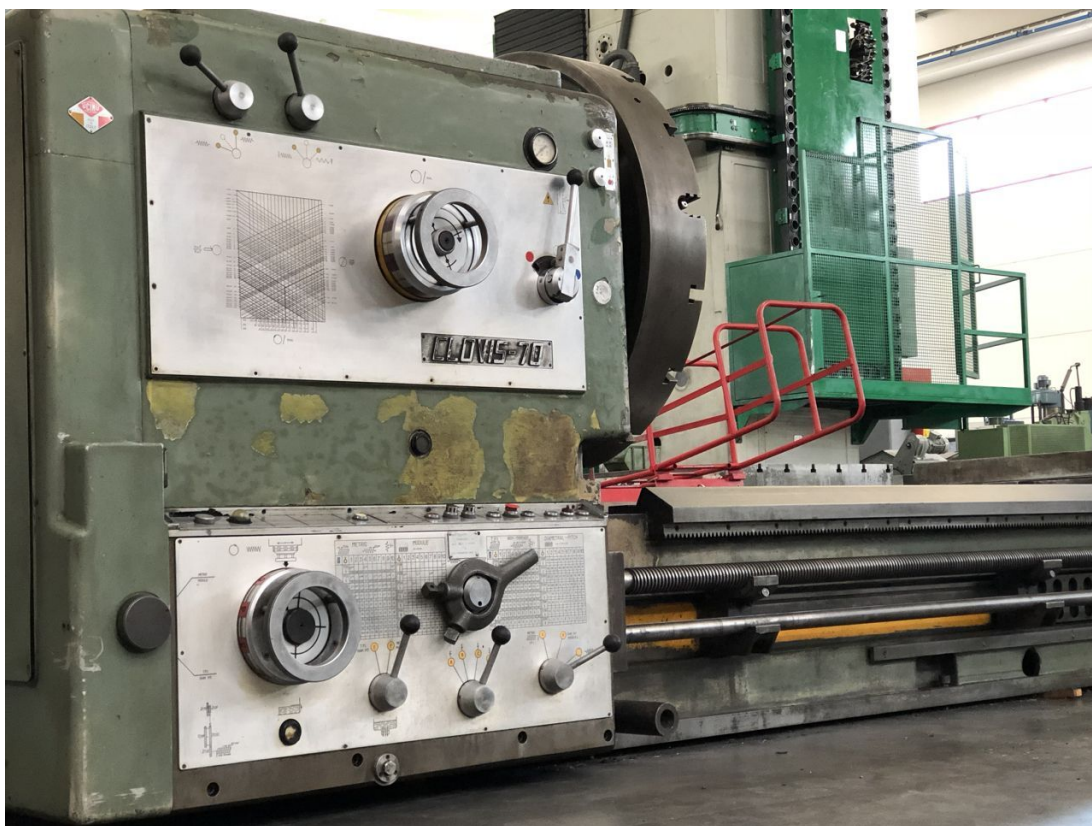

Gamba Macchine Srl

V.A.T. IT00639540988

C.F./R.I. 01581570171

REA 248813 BS

C.S. 802.165,00 €

Contacts

+39 030 831096

+39 030 8913312

offerte@gambamacchine.it

Where we are

Headquarter and Warehouse 1

Via Artigiani, 32 - 25063

Gardone V.T. Brescia - Italia

Warehouse 2

Via Caduti del lavoro 41, 25030

Coccaglio Brescia - Italia