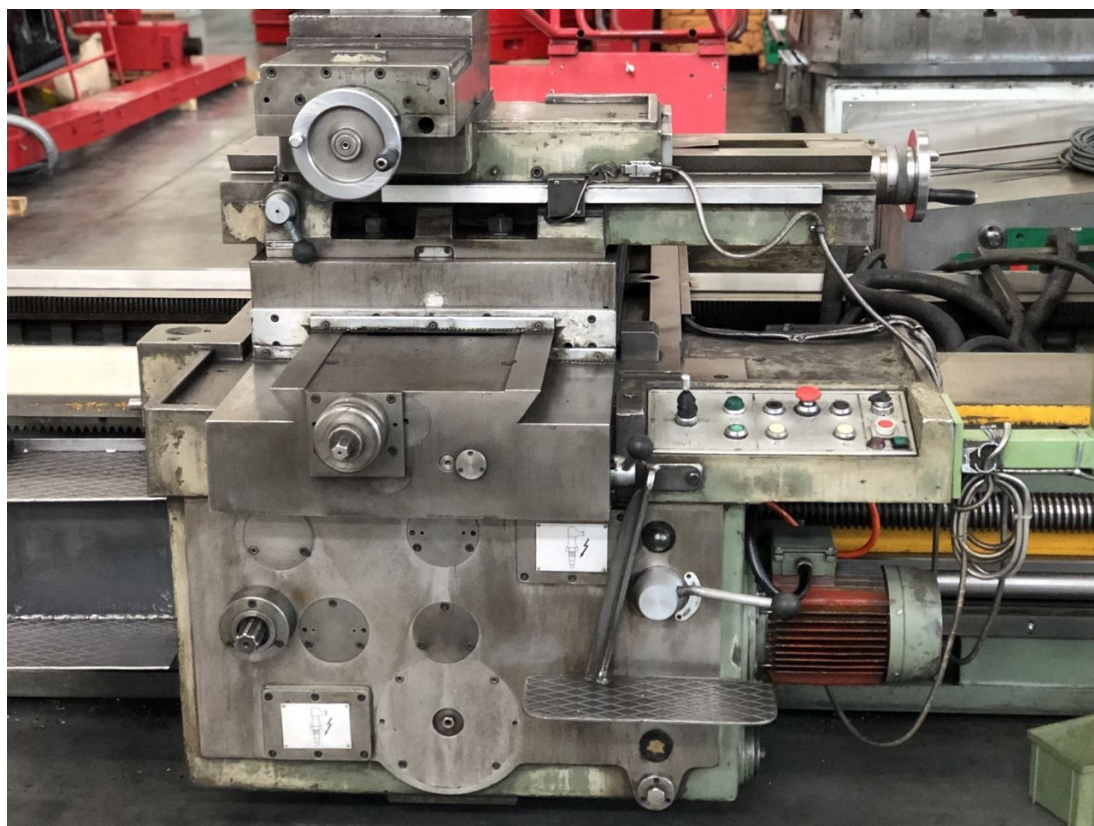

Gamba Macchine Srl

Contacts

Where we are

V.A.T. IT00639540988

+39 030 831096

Headquarter and Warehouse 1

Warehouse 2

C.F./R.I. 01581570171

+39 030 8913312

Via Artigiani, 32 - 25063

Via Caduti del lavoro 41, 25030

REA 248813 BS

offerte@gambamacchine.it

Gardone V.T. Brescia - Italia

Coccaglio Brescia - Italia

C.S. 802.165,00 €