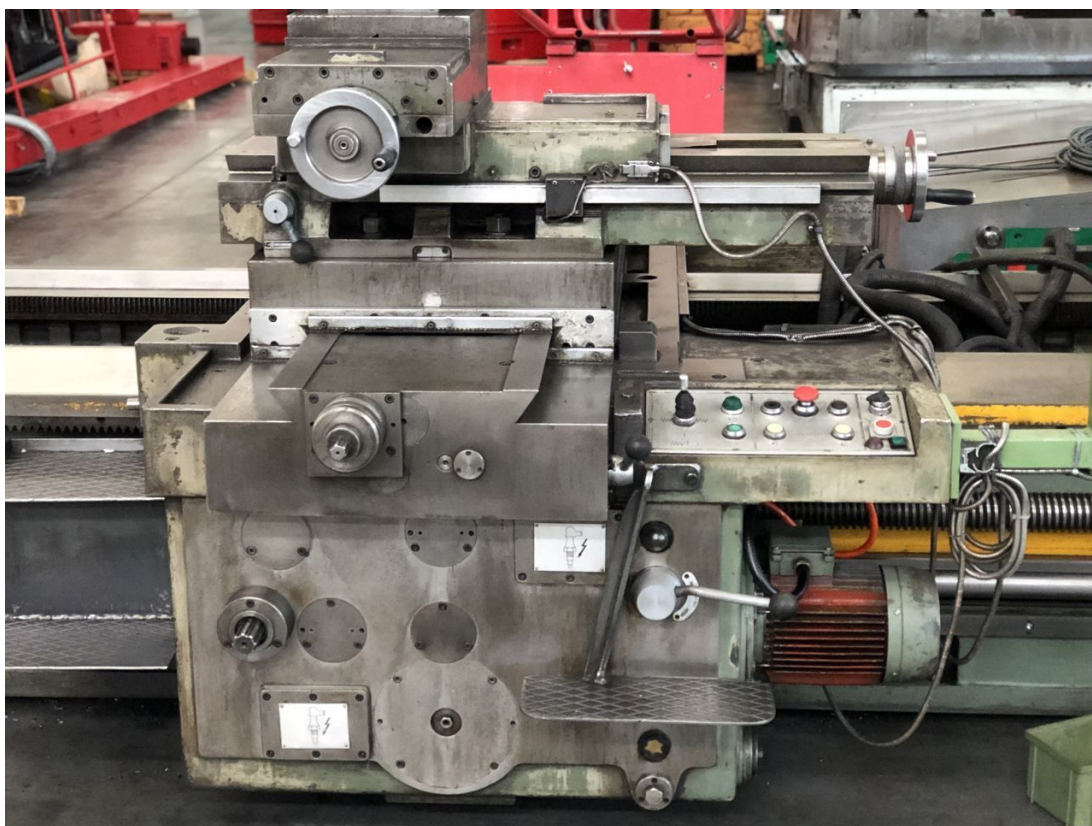

Gamba Macchine Srl

Contacts

Where we are

V.A.T. IT00639540988

+39 030 831096

Headquarter and Warehouse 1

Warehouse 2

C.F./R.I. 01581570171

+39 030 8913312

Via Artigiani, 32 - 25063

Via Caduti del lavoro 41, 25030

REA 248813 BS

offerte@gambamacchine.it

Gardone V.T. Brescia - Italia

Coccaglio Brescia - Italia

C.S. 802.165,00 €