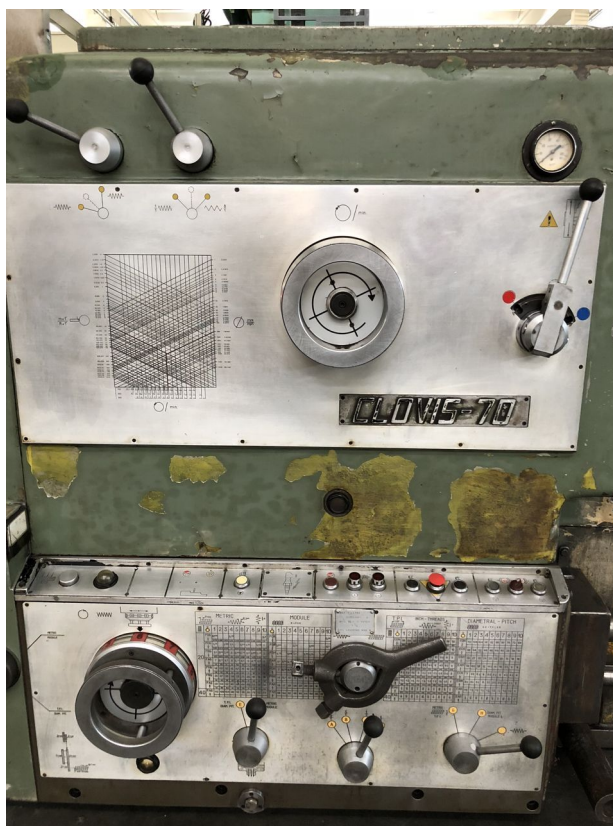

Gamba Macchine Srl

Contacts

Where we are

V.A.T. IT00639540988

+39 030 831096

Headquarter and Warehouse 1

Warehouse 2

C.F./R.I. 01581570171

+39 030 8913312

Via Artigiani, 32 - 25063

Via Caduti del lavoro 41, 25030

REA 248813 BS

offerte@gambamacchine.it

Gardone V.T. Brescia - Italia

Coccaglio Brescia - Italia

C.S. 802.165,00 €