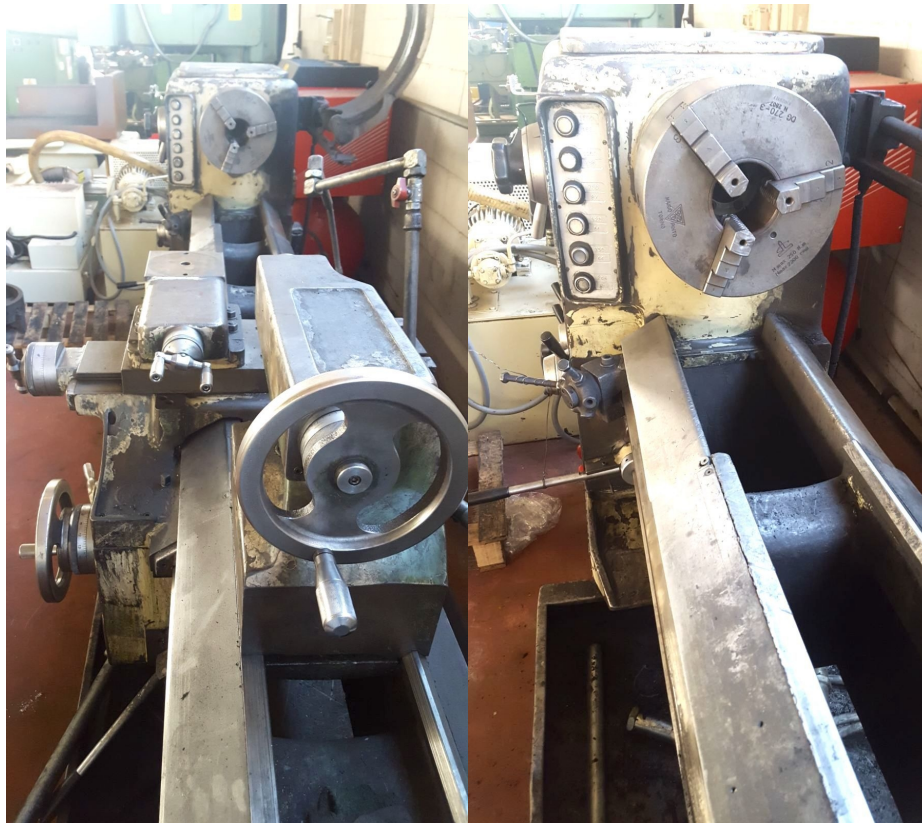

Gamba Macchine Srl

V.A.T. IT00639540988

C.F./R.I. 01581570171

REA 248813 BS

C.S. 802.165,00 €

Contacts

+39 030 831096

+39 030 8913312

offerte@gambamacchine.it

Where we are

Headquarter and Warehouse 1

Via Artigiani, 32 - 25063

Gardone V.T. Brescia - Italia

Warehouse 2

Via Caduti del lavoro 41, 25030

Coccaglio Brescia - Italia