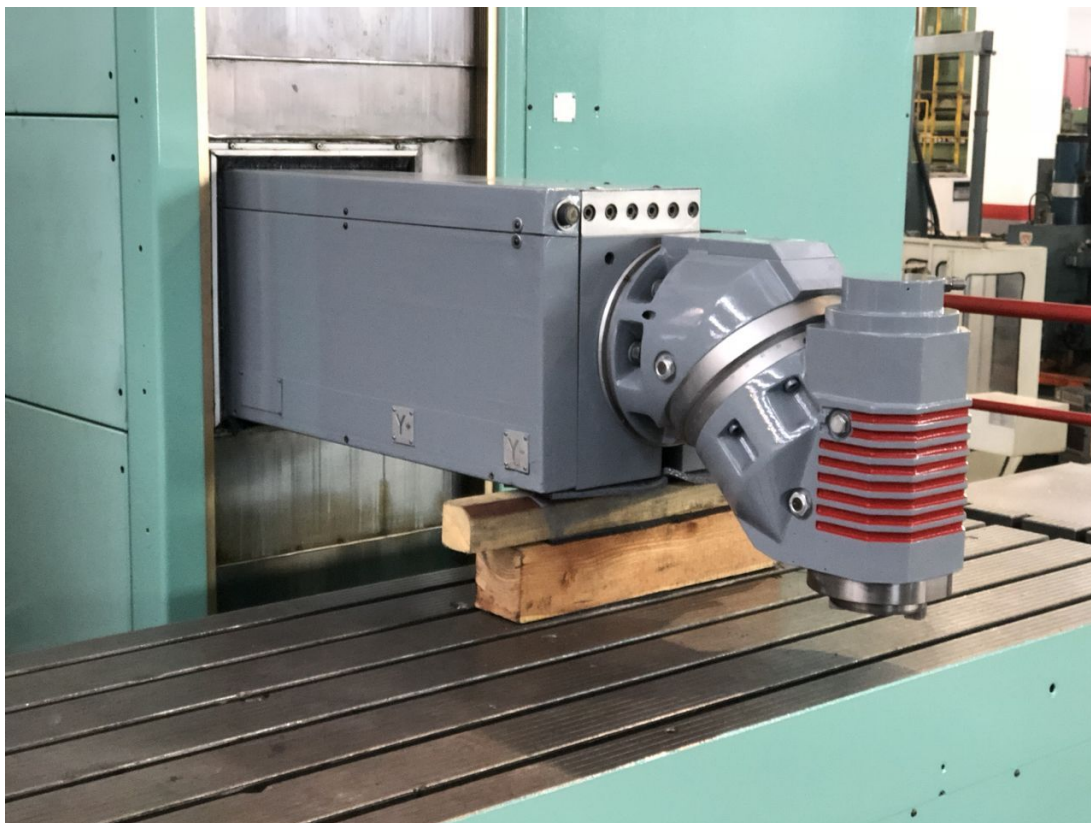

Gamba Macchine Srl

Contacts

Where we are

V.A.T. IT00639540988

+39 030 831096

Headquarter and Warehouse 1

Warehouse 2

C.F./R.I. 01581570171

+39 030 8913312

Via Artigiani, 32 - 25063

Via Caduti del lavoro 41, 25030

REA 248813 BS

offerte@gambamacchine.it

Gardone V.T. Brescia - Italia

Coccaglio Brescia - Italia

C.S. 802.165,00 €