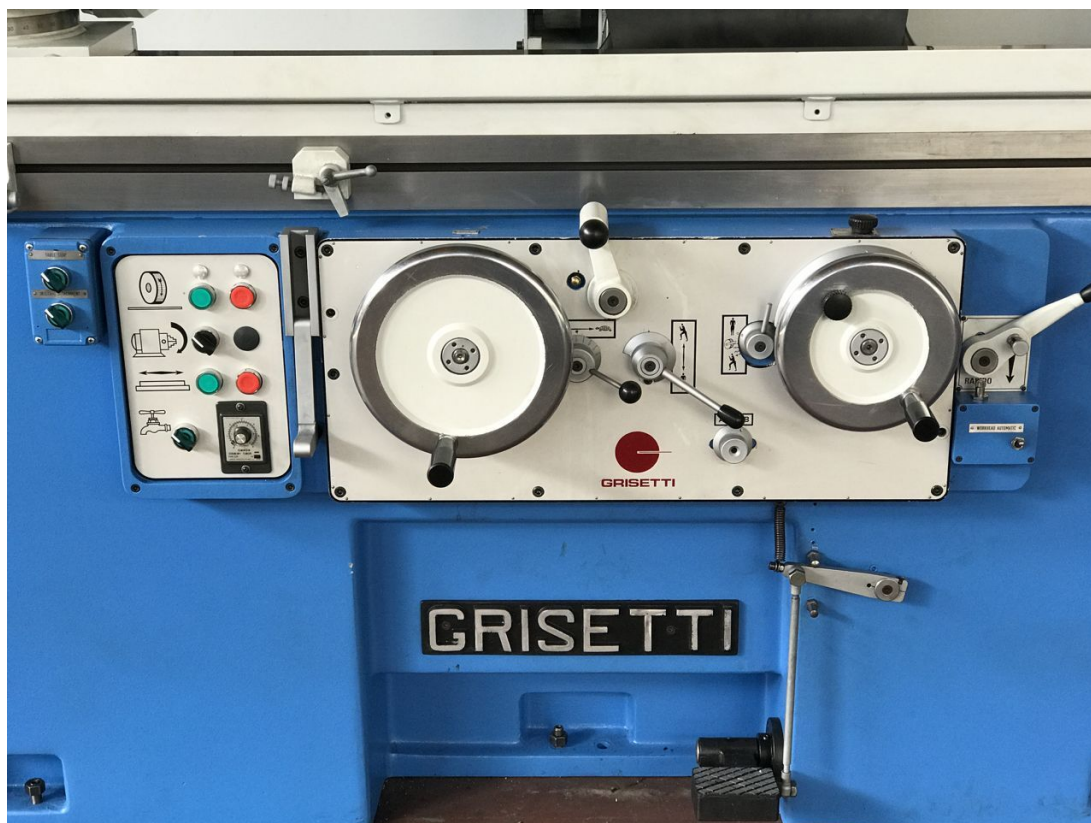

Gamba Macchine Srl

Contacts

Where we are

V.A.T. IT00639540988

+39 030 831096

Headquarter and Warehouse 1

Warehouse 2

C.F./R.I. 01581570171

+39 030 8913312

Via Artigiani, 32 - 25063

Via Caduti del lavoro 41, 25030

REA 248813 BS

offerte@gambamacchine.it

Gardone V.T. Brescia - Italia

Coccaglio Brescia - Italia

C.S. 802.165,00 €