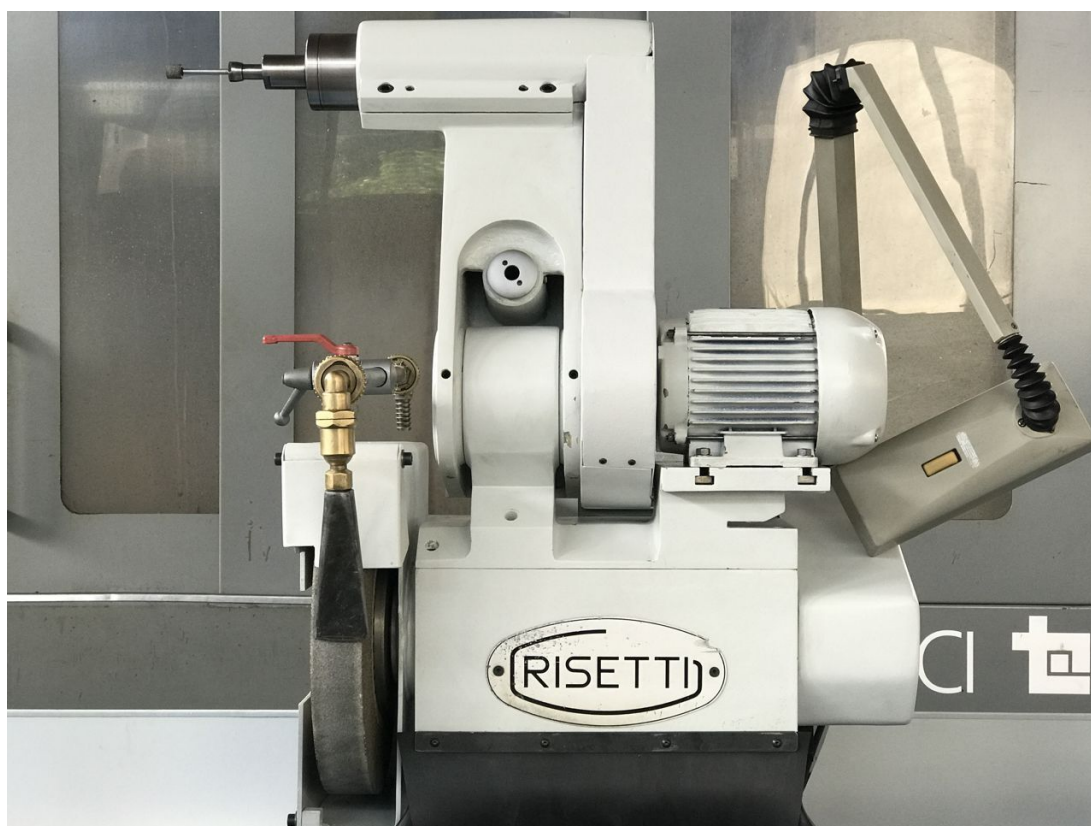

Gamba Macchine Srl

Contacts

Where we are

V.A.T. IT00639540988

+39 030 831096

Headquarter and Warehouse 1

Warehouse 2

C.F./R.I. 01581570171

+39 030 8913312

Via Artigiani, 32 - 25063

Via Caduti del lavoro 41, 25030

REA 248813 BS

offerte@gambamacchine.it

Gardone V.T. Brescia - Italia

Coccaglio Brescia - Italia

C.S. 802.165,00 €