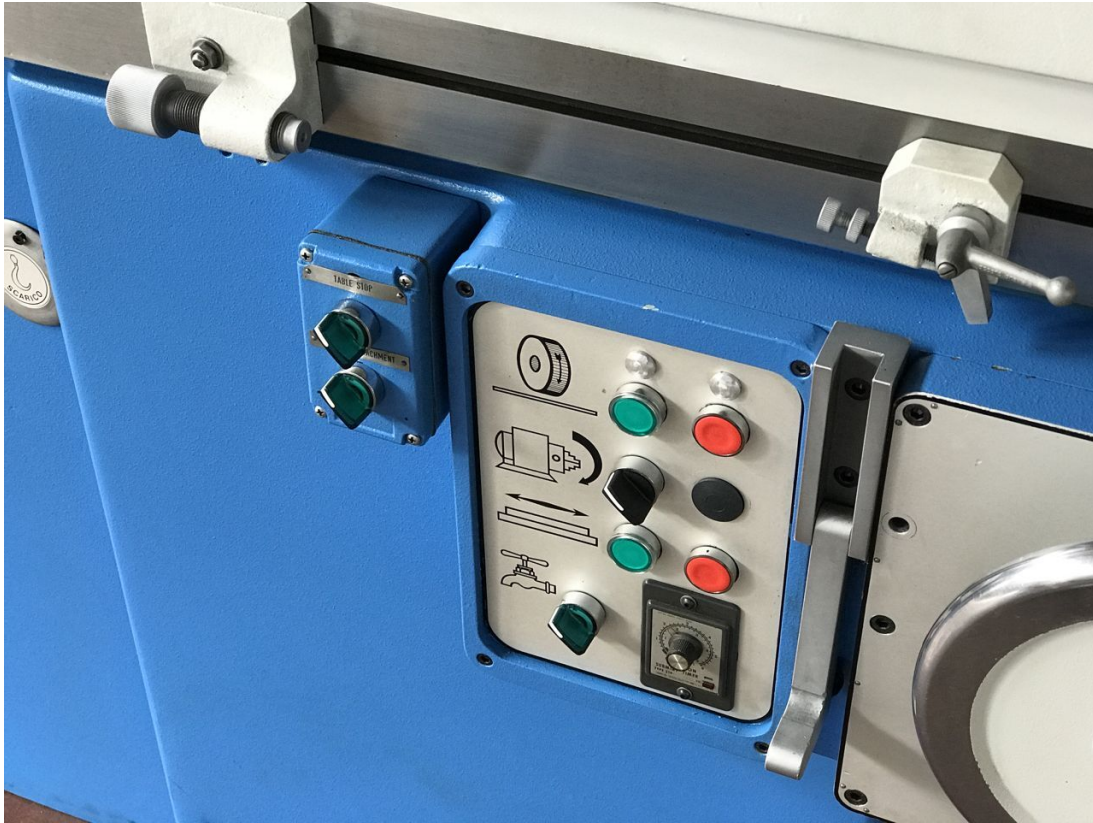

Gamba Macchine Srl

V.A.T. IT00639540988

C.F./R.I. 01581570171

REA 248813 BS

C.S. 802.165,00 €

Contacts

+39 030 831096

+39 030 8913312

offerte@gambamacchine.it

Where we are

Headquarter and Warehouse 1

Via Artigiani, 32 - 25063

Gardone V.T. Brescia - Italia

Warehouse 2

Via Caduti del lavoro 41, 25030

Coccaglio Brescia - Italia