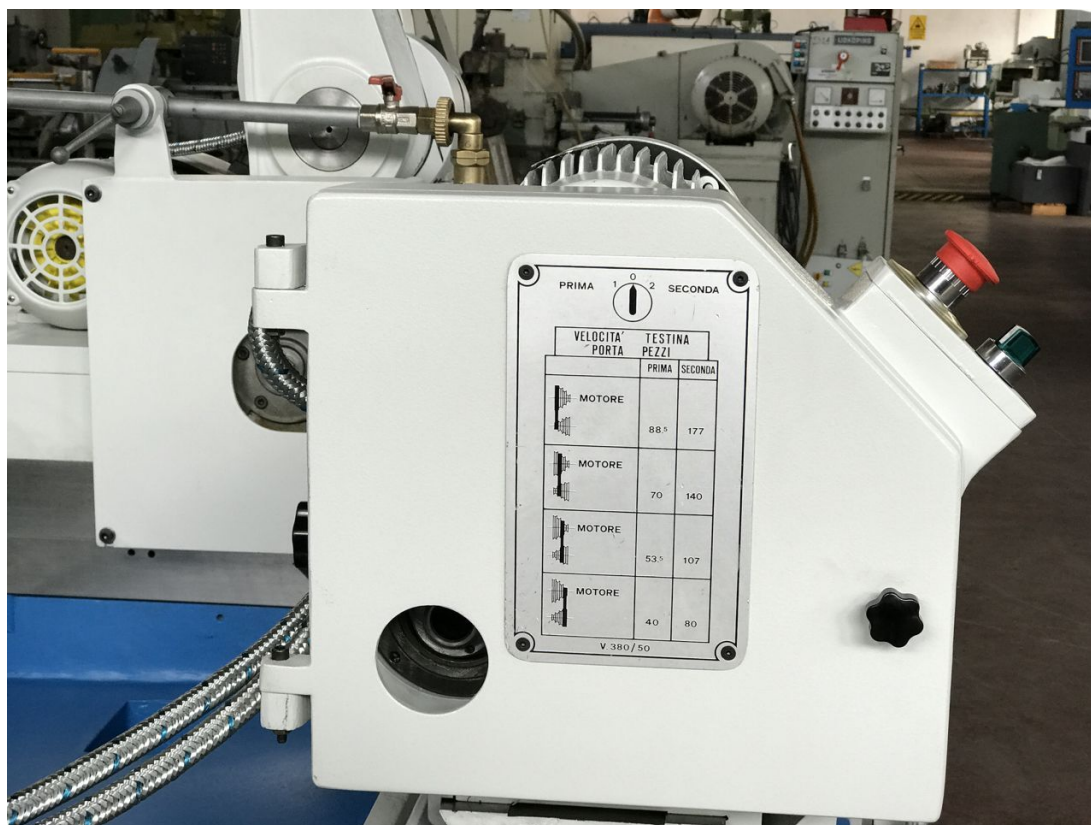

Gamba Macchine Srl

V.A.T. IT00639540988

C.F./R.I. 01581570171

REA 248813 BS

C.S. 802.165,00 €

Contacts

+39 030 831096

+39 030 8913312

offerte@gambamacchine.it

Where we are

Headquarter and Warehouse 1

Via Artigiani, 32 - 25063

Gardone V.T. Brescia - Italia

Warehouse 2

Via Caduti del lavoro 41, 25030

Coccaglio Brescia - Italia