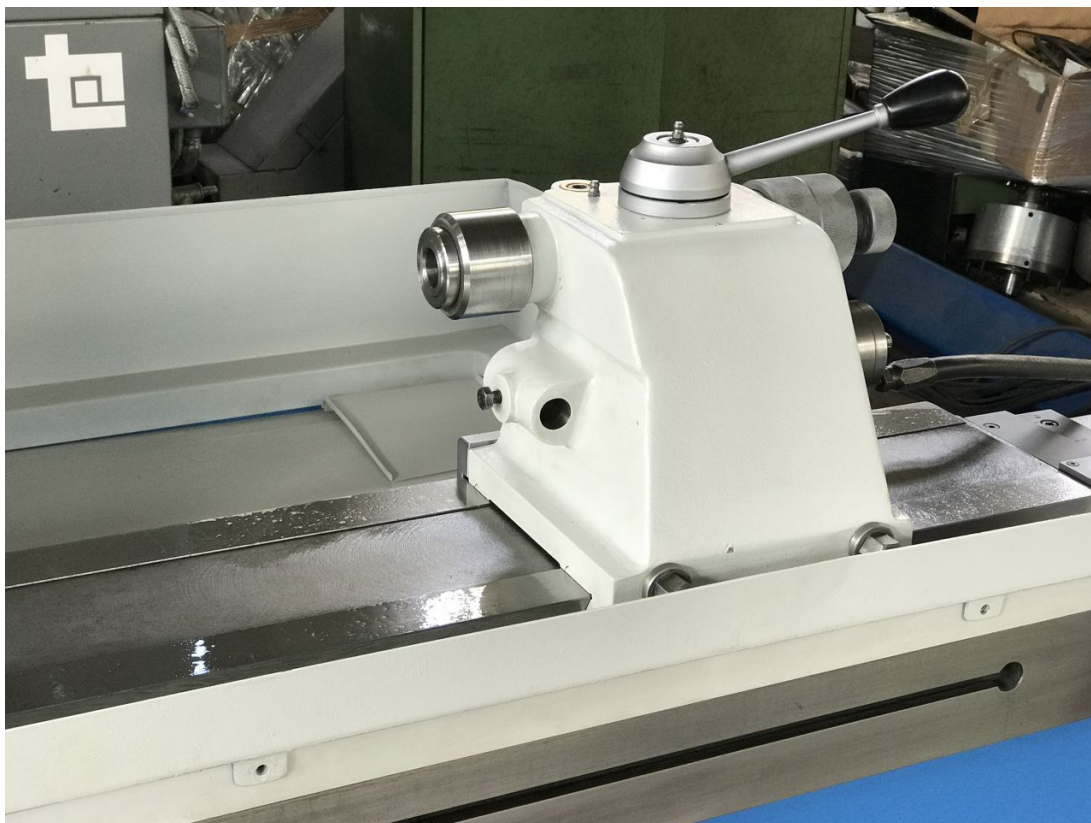

Gamba Macchine Srl

V.A.T. IT00639540988

C.F./R.I. 01581570171

REA 248813 BS

C.S. 802.165,00 €

Contacts

+39 030 831096

+39 030 8913312

offerte@gambamacchine.it

Where we are

Headquarter and Warehouse 1

Via Artigiani, 32 - 25063

Gardone V.T. Brescia - Italia

Warehouse 2

Via Caduti del lavoro 41, 25030

Coccaglio Brescia - Italia