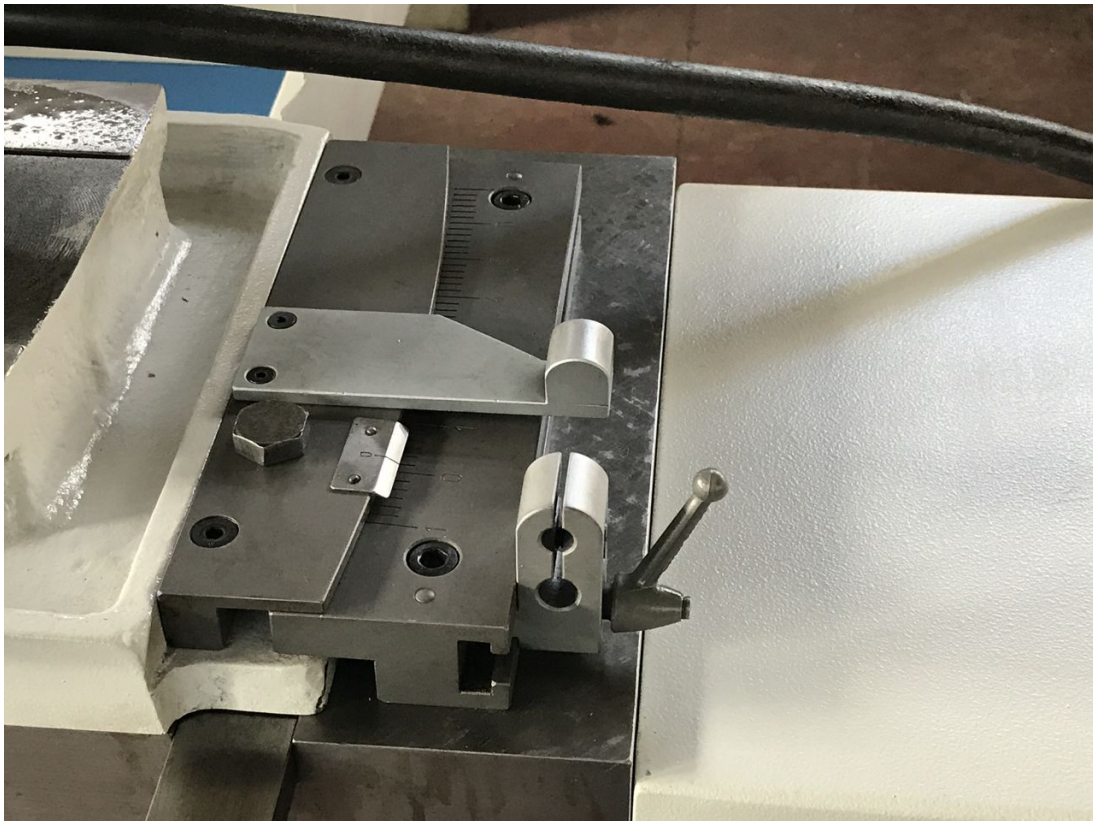

Gamba Macchine Srl

V.A.T. IT00639540988

C.F./R.I. 01581570171

REA 248813 BS

C.S. 802.165,00 €

Contacts

+39 030 831096

+39 030 8913312

offerte@gambamacchine.it

Where we are

Headquarter and Warehouse 1

Via Artigiani, 32 - 25063

Gardone V.T. Brescia - Italia

Warehouse 2

Via Caduti del lavoro 41, 25030

Coccaglio Brescia - Italia