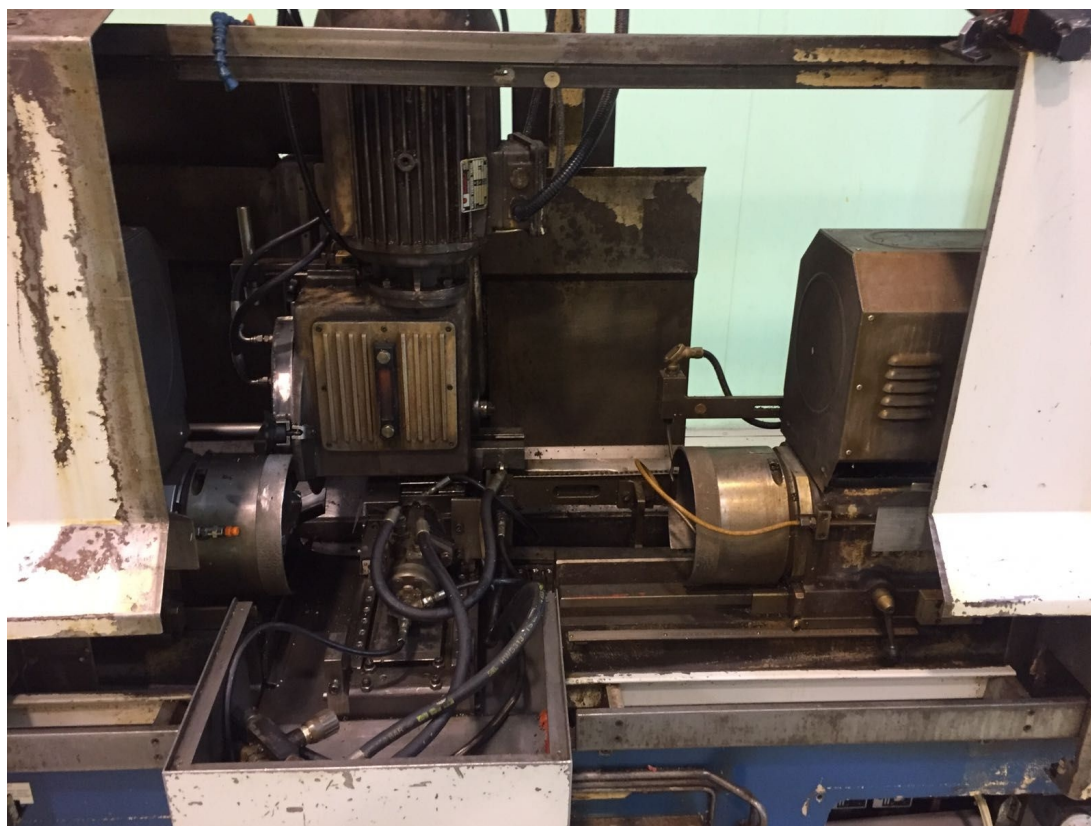

Gamba Macchine Srl

Contacts

Where we are

V.A.T. IT00639540988

+39 030 831096

Headquarter and Warehouse 1

Warehouse 2

C.F./R.I. 01581570171

+39 030 8913312

Via Artigiani, 32 - 25063

Via Caduti del lavoro 41, 25030

REA 248813 BS

offerte@gambamacchine.it

Gardone V.T. Brescia - Italia

Coccaglio Brescia - Italia

C.S. 802.165,00 €