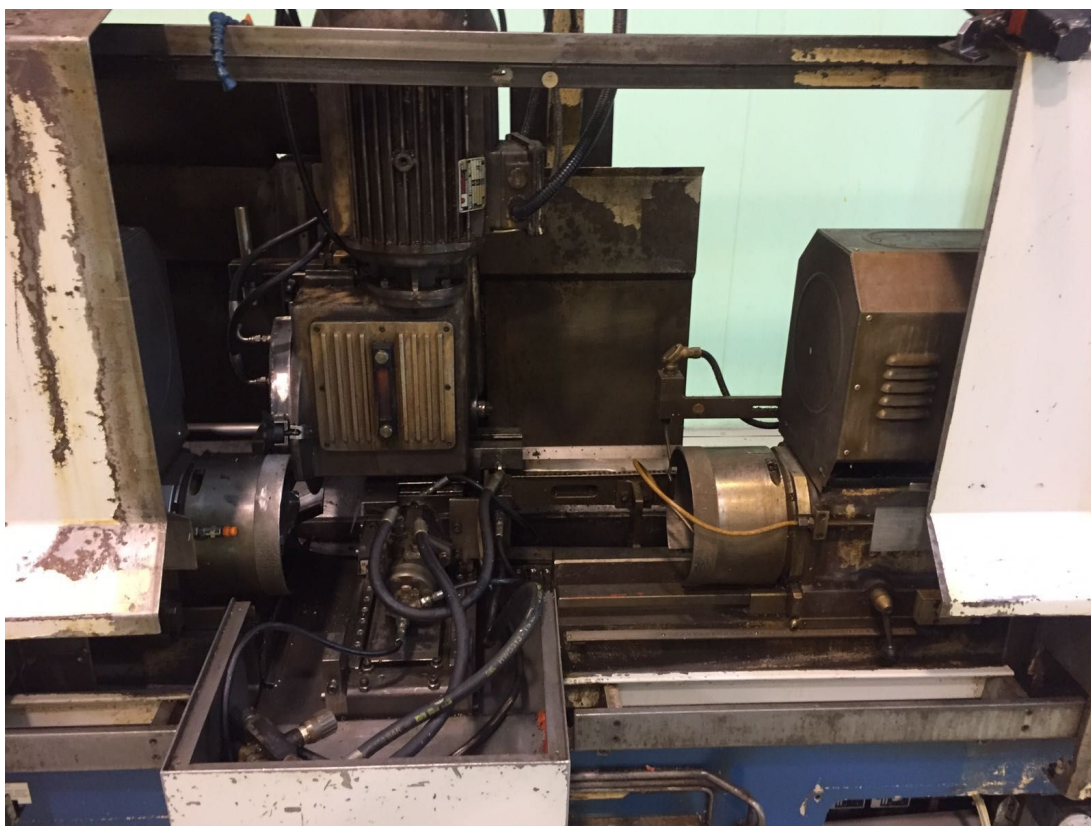

Gamba Macchine Srl

Contacts

Where we are

V.A.T. IT00639540988

+39 030 831096

Headquarter and Warehouse 1

Warehouse 2

C.F./R.I. 01581570171

+39 030 8913312

Via Artigiani, 32 - 25063

Via Caduti del lavoro 41, 25030

REA 248813 BS

offerte@gambamacchine.it

Gardone V.T. Brescia - Italia

Coccaglio Brescia - Italia

C.S. 802.165,00 €