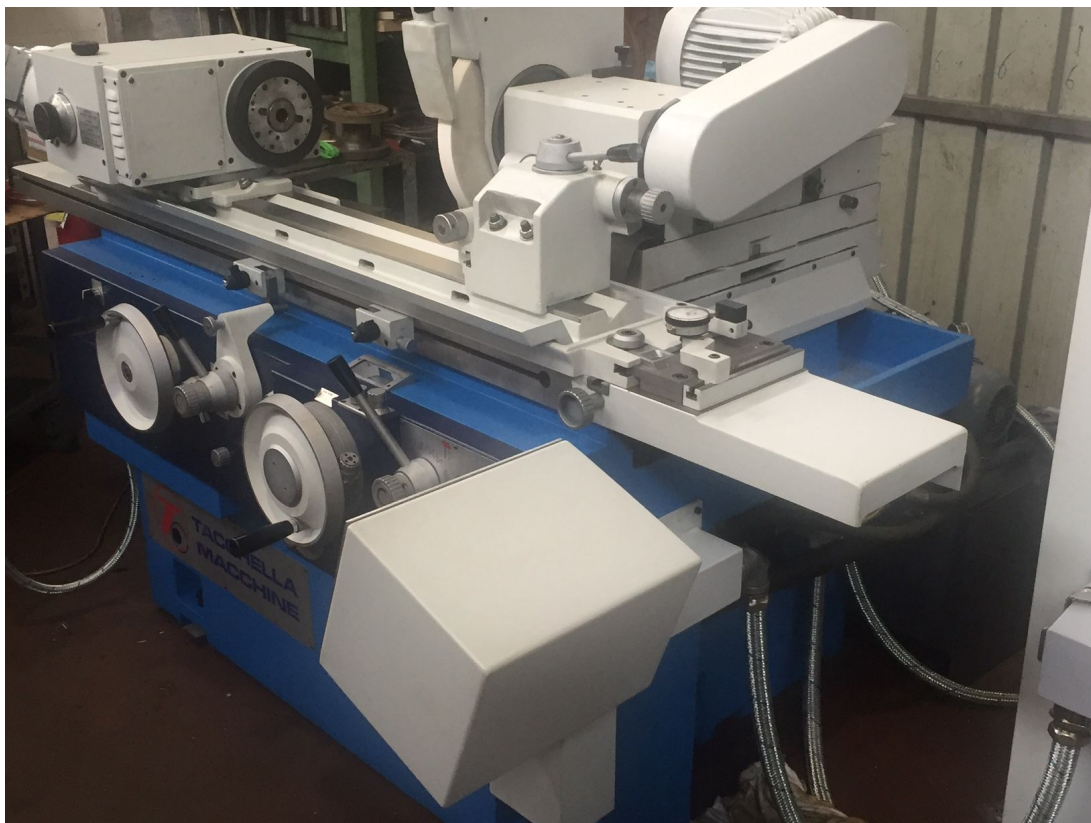

Gamba Macchine Srl

V.A.T. IT00639540988

C.F./R.I. 01581570171

REA 248813 BS

C.S. 802.165,00 €

Contacts

+39 030 831096

+39 030 8913312

offerte@gambamacchine.it

Where we are

Headquarter and Warehouse 1

Via Artigiani, 32 - 25063

Gardone V.T. Brescia - Italia

Warehouse 2

Via Caduti del lavoro 41, 25030

Coccaglio Brescia - Italia