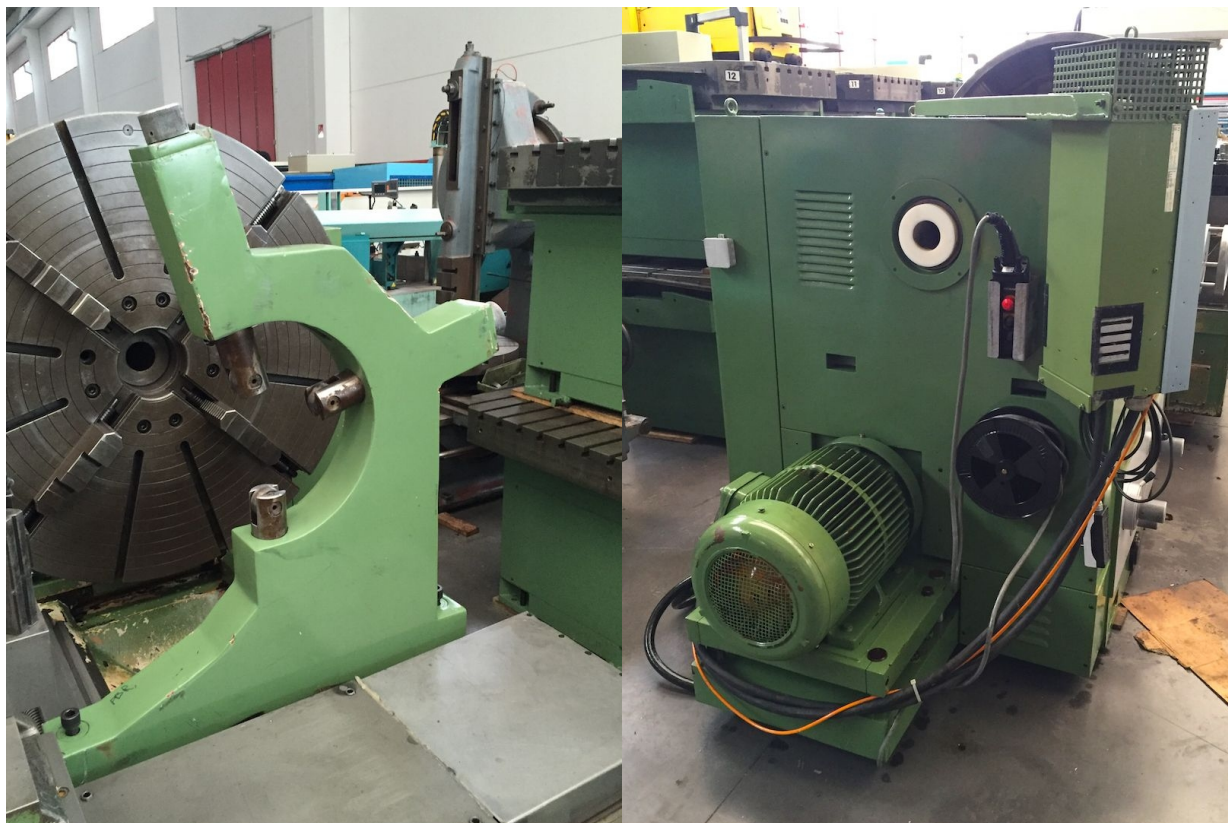

Gamba Macchine Srl

Contacts

Where we are

V.A.T. IT00639540988

+39 030 831096

Headquarter and Warehouse 1

Warehouse 2

C.F./R.I. 01581570171

+39 030 8913312

Via Artigiani, 32 - 25063

Via Caduti del lavoro 41, 25030

REA 248813 BS

offerte@gambamacchine.it

Gardone V.T. Brescia - Italia

Coccaglio Brescia - Italia

C.S. 802.165,00 €