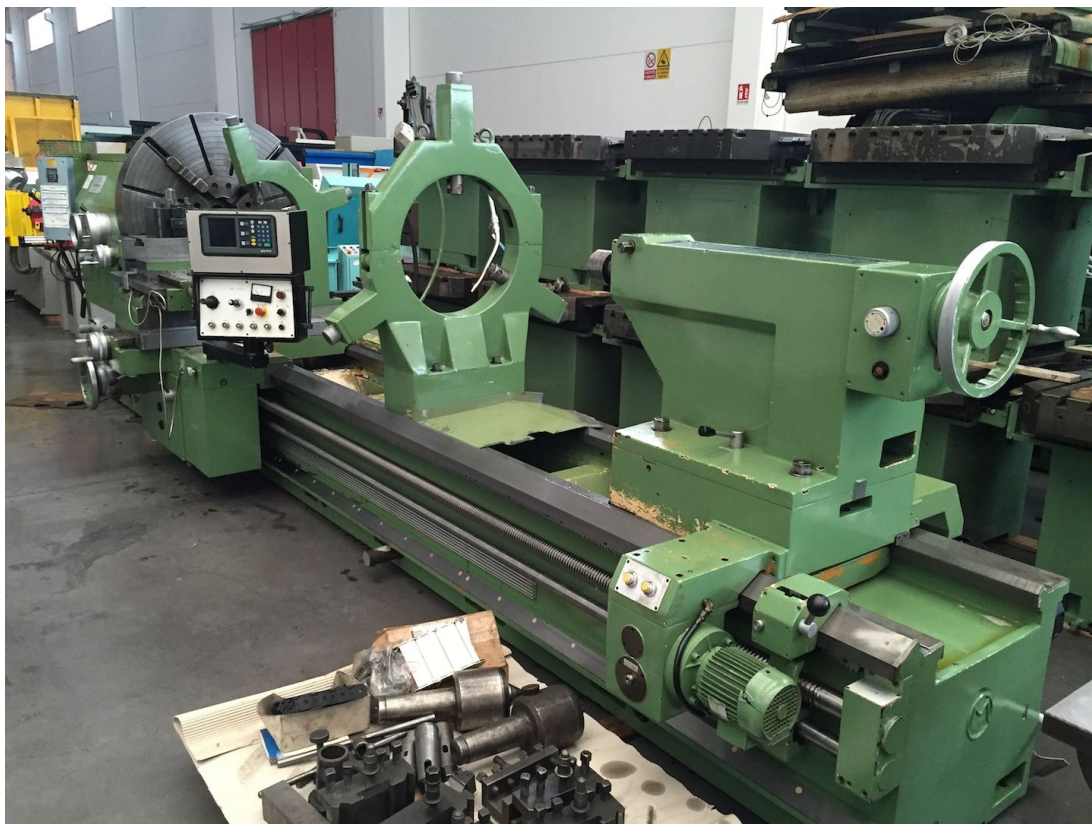

Gamba Macchine Srl

V.A.T. IT00639540988

C.F./R.I. 01581570171

REA 248813 BS

C.S. 802.165,00 €

Contacts

+39 030 831096

+39 030 8913312

offerte@gambamacchine.it

Where we are

Headquarter and Warehouse 1

Via Artigiani, 32 - 25063

Gardone V.T. Brescia - Italia

Warehouse 2

Via Caduti del lavoro 41, 25030

Coccaglio Brescia - Italia