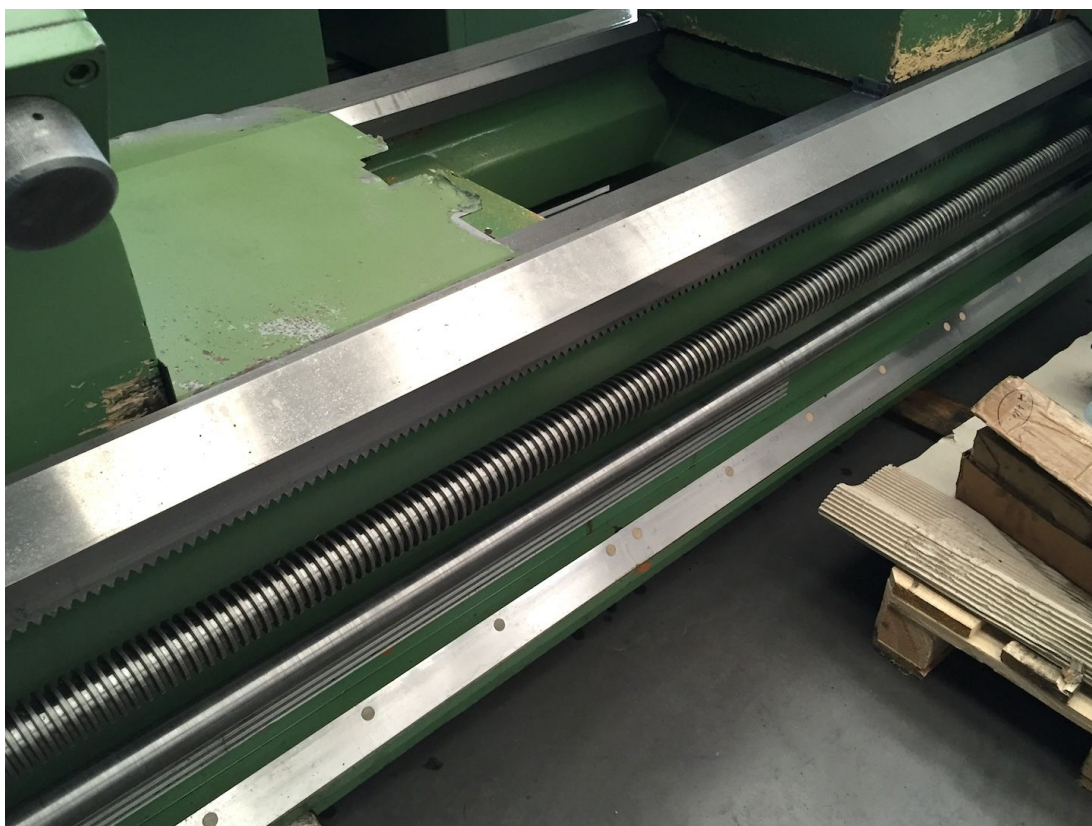

Gamba Macchine Srl

V.A.T. IT00639540988

C.F./R.I. 01581570171

REA 248813 BS

C.S. 802.165,00 €

Contacts

+39 030 831096

+39 030 8913312

offerte@gambamacchine.it

Where we are

Headquarter and Warehouse 1

Via Artigiani, 32 - 25063

Gardone V.T. Brescia - Italia

Warehouse 2

Via Caduti del lavoro 41, 25030

Coccaglio Brescia - Italia