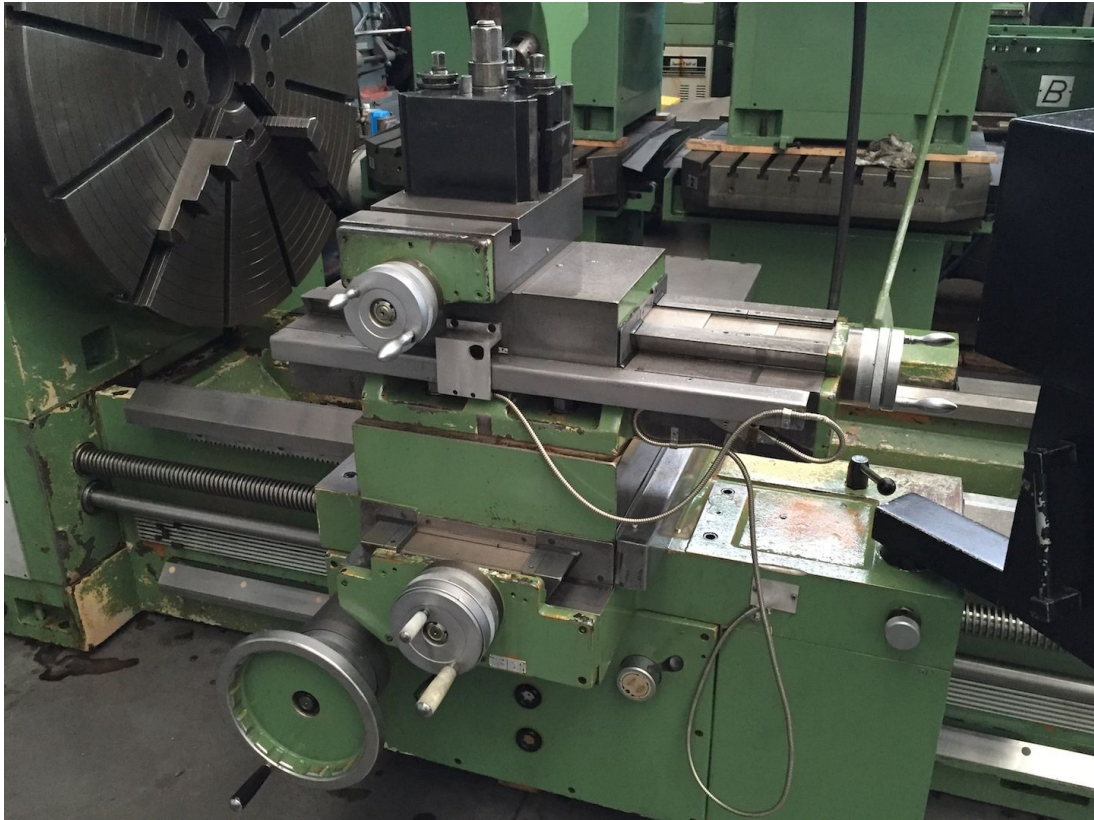

Gamba Macchine Srl

V.A.T. IT00639540988

C.F./R.I. 01581570171

REA 248813 BS

C.S. 802.165,00 €

Contacts

+39 030 831096

+39 030 8913312

offerte@gambamacchine.it

Where we are

Headquarter and Warehouse 1

Via Artigiani, 32 - 25063

Gardone V.T. Brescia - Italia

Warehouse 2

Via Caduti del lavoro 41, 25030

Coccaglio Brescia - Italia