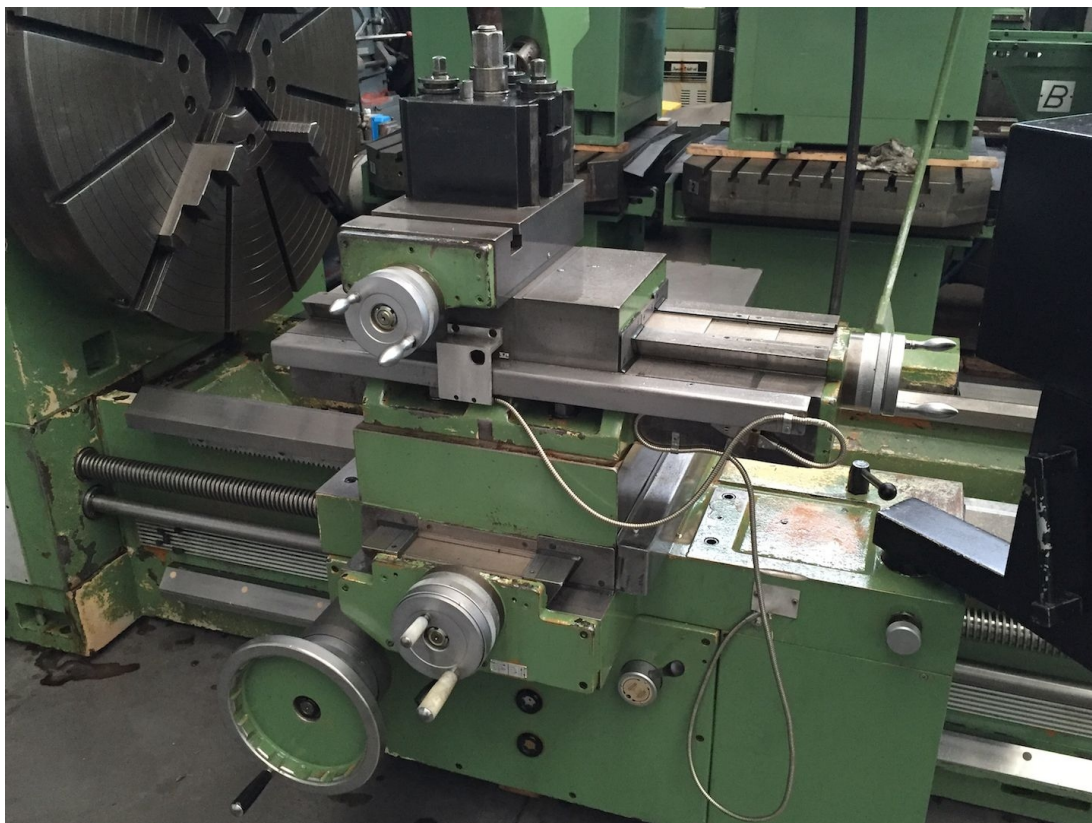

Gamba Macchine Srl

Contacts

Where we are

V.A.T. IT00639540988

+39 030 831096

Headquarter and Warehouse 1

Warehouse 2

C.F./R.I. 01581570171

+39 030 8913312

Via Artigiani, 32 - 25063

Via Caduti del lavoro 41, 25030

REA 248813 BS

offerte@gambamacchine.it

Gardone V.T. Brescia - Italia

Coccaglio Brescia - Italia

C.S. 802.165,00 €