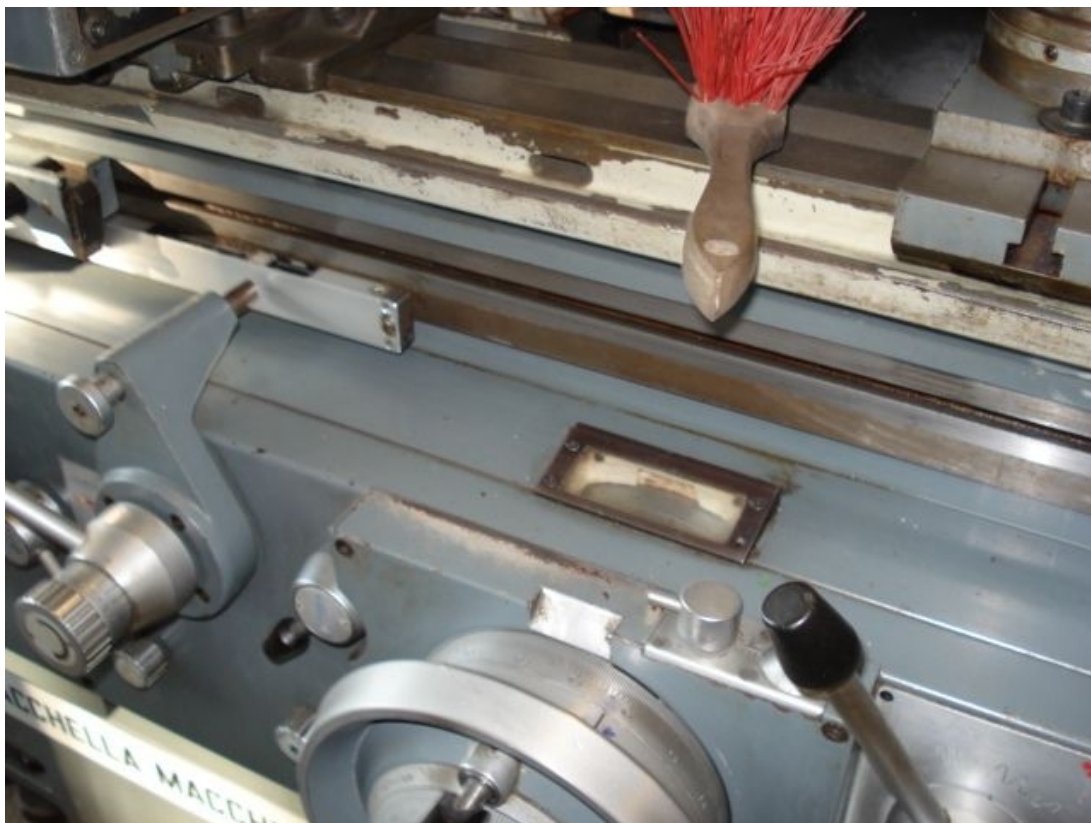

Gamba Macchine Srl

Contacts

Where we are

V.A.T. IT00639540988

+39 030 831096

Headquarter and Warehouse 1

Warehouse 2

C.F./R.I. 01581570171

+39 030 8913312

Via Artigiani, 32 - 25063

Via Caduti del lavoro 41, 25030

REA 248813 BS

offerte@gambamacchine.it

Gardone V.T. Brescia - Italia

Coccaglio Brescia - Italia

C.S. 802.165,00 €