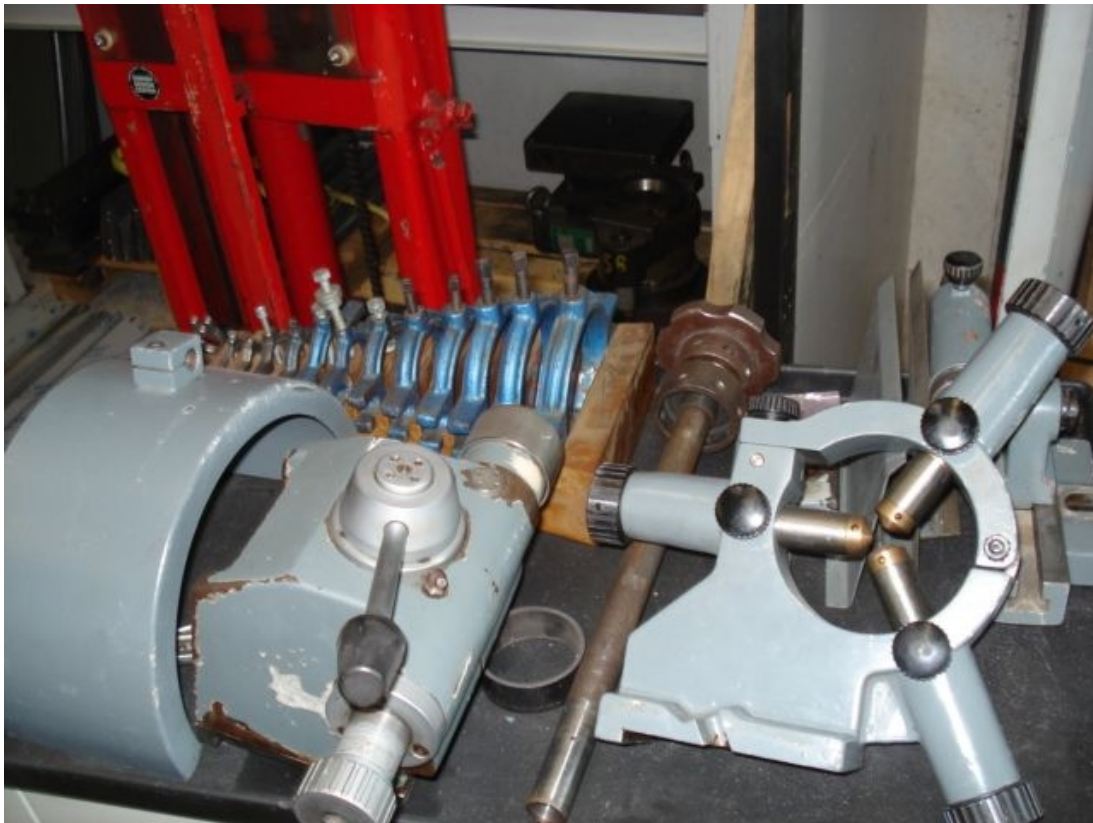

Gamba Macchine Srl

V.A.T. IT00639540988

C.F./R.I. 01581570171

REA 248813 BS

C.S. 802.165,00 €

Contacts

+39 030 831096

+39 030 8913312

offerte@gambamacchine.it

Where we are

Headquarter and Warehouse 1

Via Artigiani, 32 - 25063

Gardone V.T. Brescia - Italia

Warehouse 2

Via Caduti del lavoro 41, 25030

Coccaglio Brescia - Italia