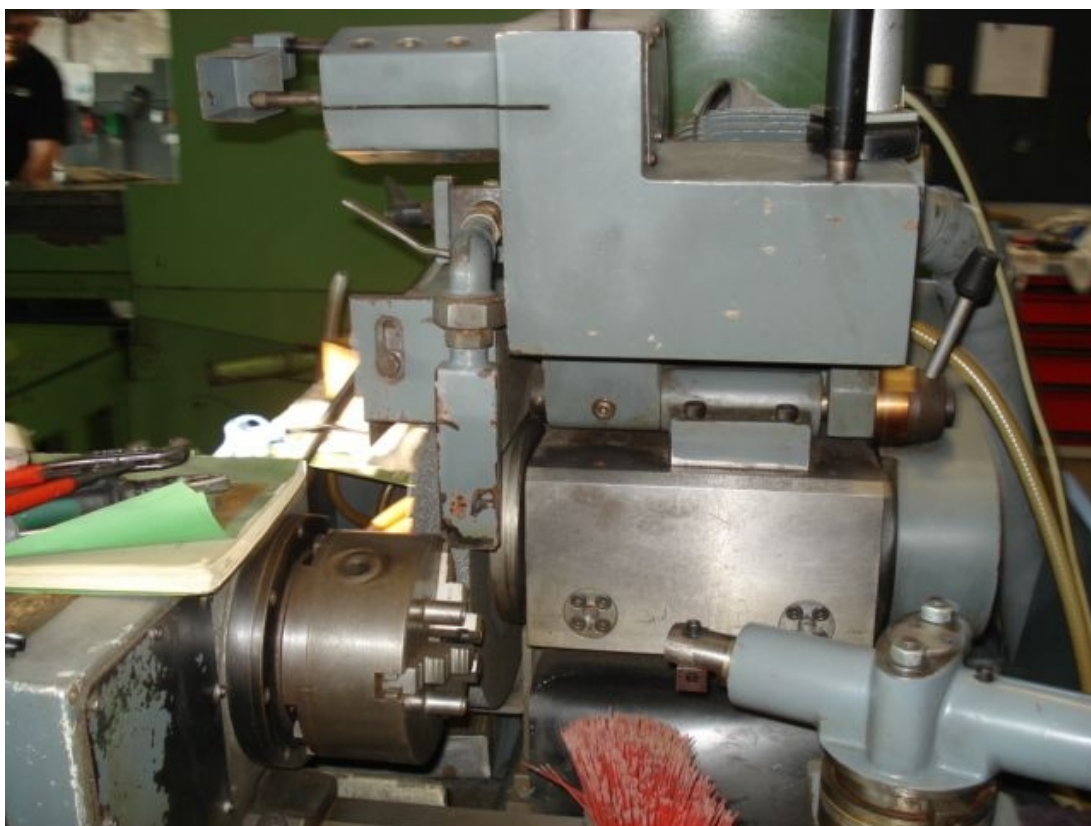

Gamba Macchine Srl

Contacts

Where we are

V.A.T. IT00639540988

+39 030 831096

Headquarter and Warehouse 1

Warehouse 2

C.F./R.I. 01581570171

+39 030 8913312

Via Artigiani, 32 - 25063

Via Caduti del lavoro 41, 25030

REA 248813 BS

offerte@gambamacchine.it

Gardone V.T. Brescia - Italia

Coccaglio Brescia - Italia

C.S. 802.165,00 €