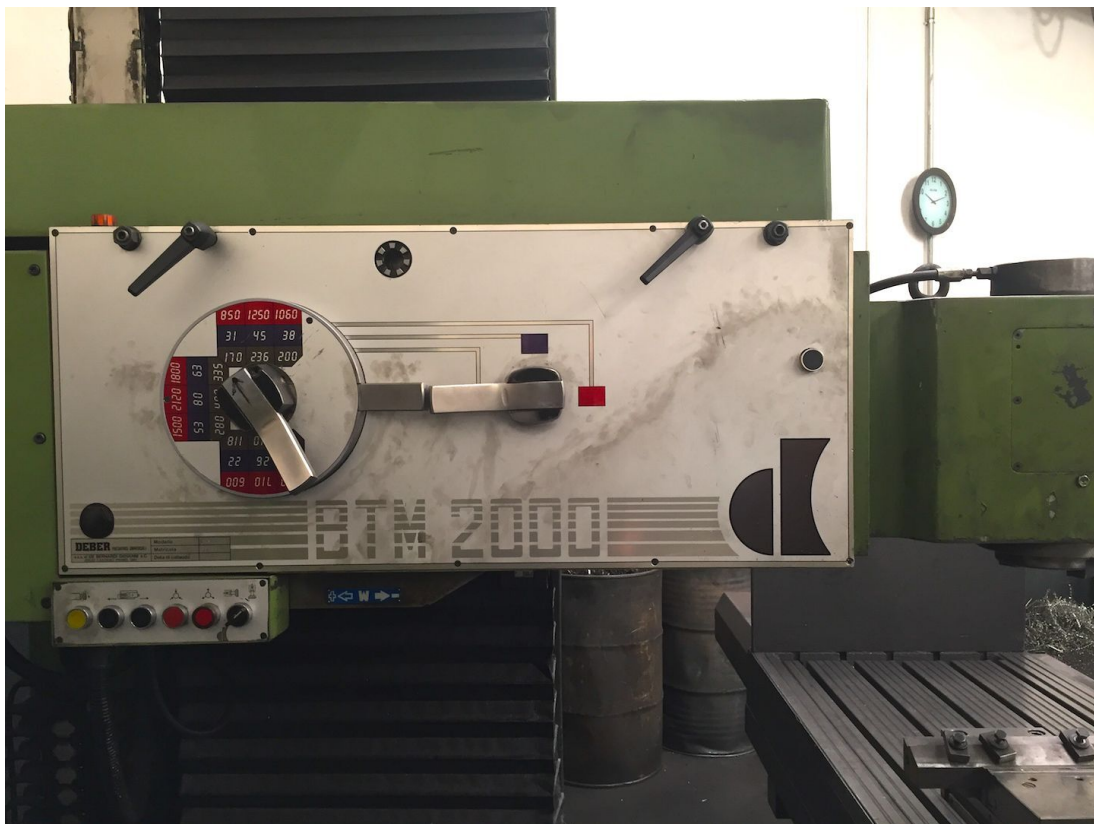

Gamba Macchine Srl

Contacts

Where we are

V.A.T. IT00639540988

+39 030 831096

Headquarter and Warehouse 1

Warehouse 2

C.F./R.I. 01581570171

+39 030 8913312

Via Artigiani, 32 - 25063

Via Caduti del lavoro 41, 25030

REA 248813 BS

offerte@gambamacchine.it

Gardone V.T. Brescia - Italia

Coccaglio Brescia - Italia

C.S. 802.165,00 €