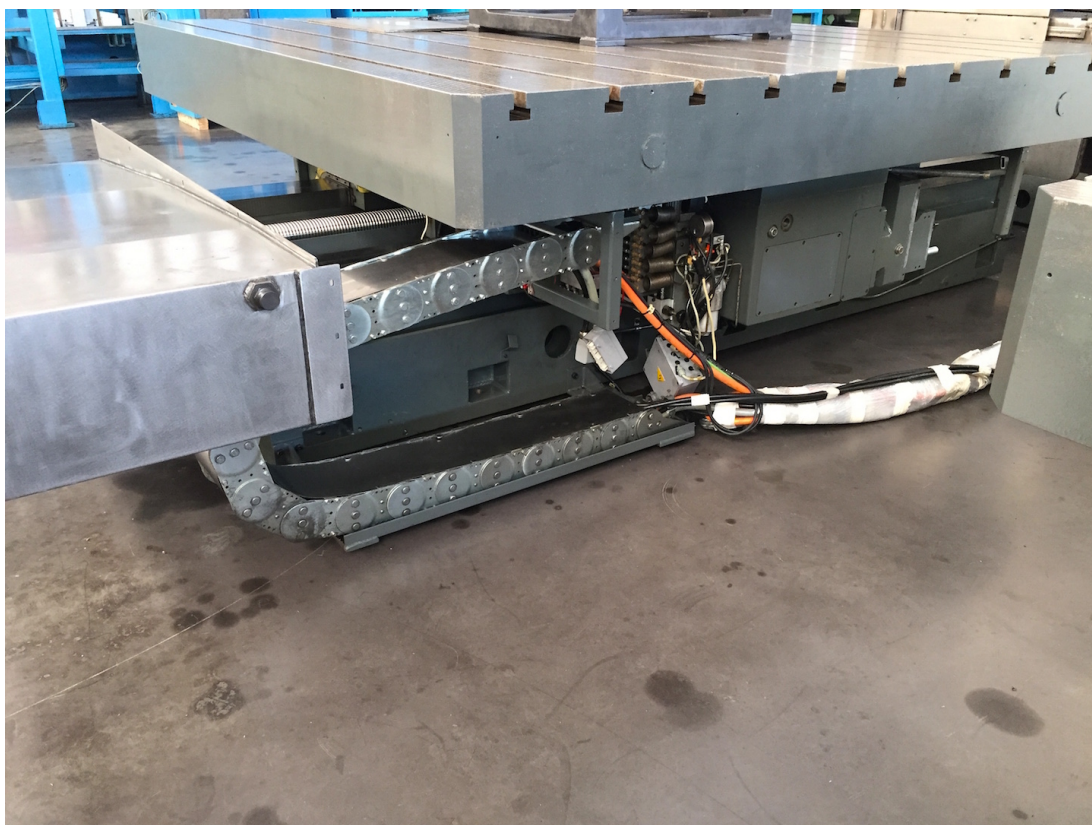

Gamba Macchine Srl

V.A.T. IT00639540988

C.F./R.I. 01581570171

REA 248813 BS

C.S. 802.165,00 €

Contacts

+39 030 831096

+39 030 8913312

offerte@gambamacchine.it

Where we are

Headquarter and Warehouse 1

Via Artigiani, 32 - 25063

Gardone V.T. Brescia - Italia

Warehouse 2

Via Caduti del lavoro 41, 25030

Coccaglio Brescia - Italia