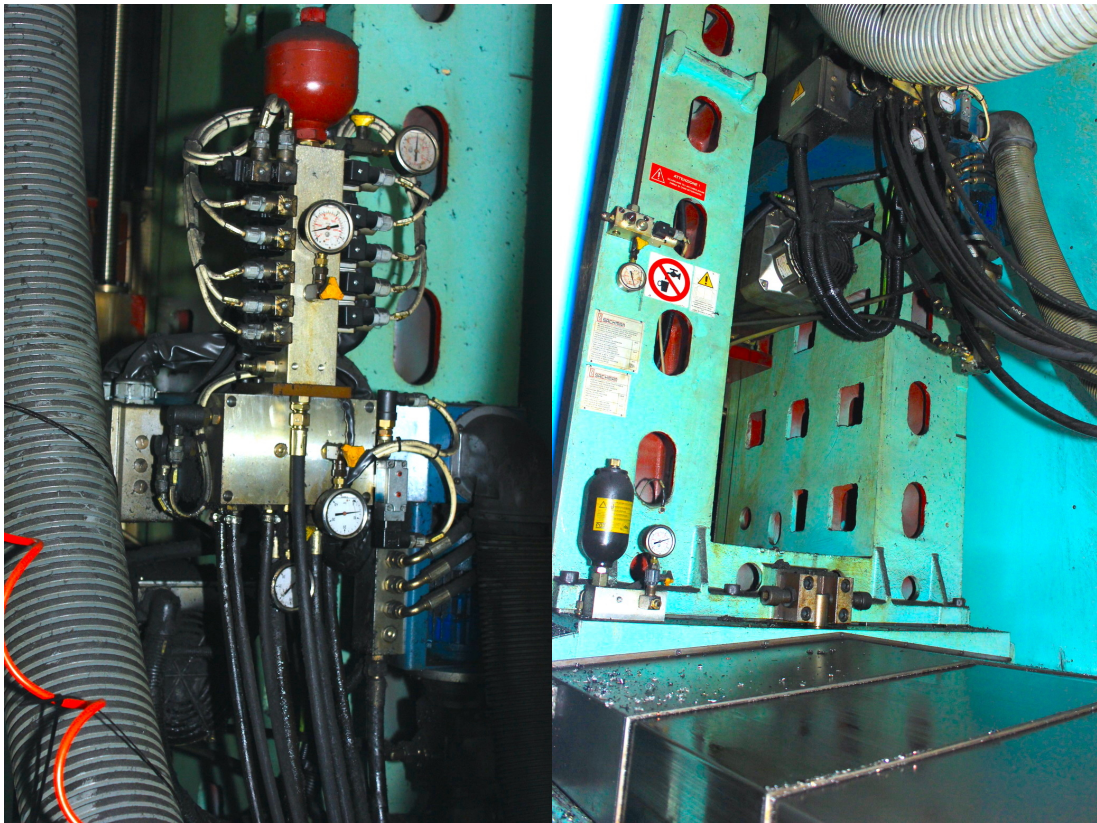

Gamba Macchine Srl

Contacts

Where we are

V.A.T. IT00639540988

+39 030 831096

Headquarter and Warehouse 1

Warehouse 2

C.F./R.I. 01581570171

+39 030 8913312

Via Artigiani, 32 - 25063

Via Caduti del lavoro 41, 25030

REA 248813 BS

offerte@gambamacchine.it

Gardone V.T. Brescia - Italia

Coccaglio Brescia - Italia

C.S. 802.165,00 €