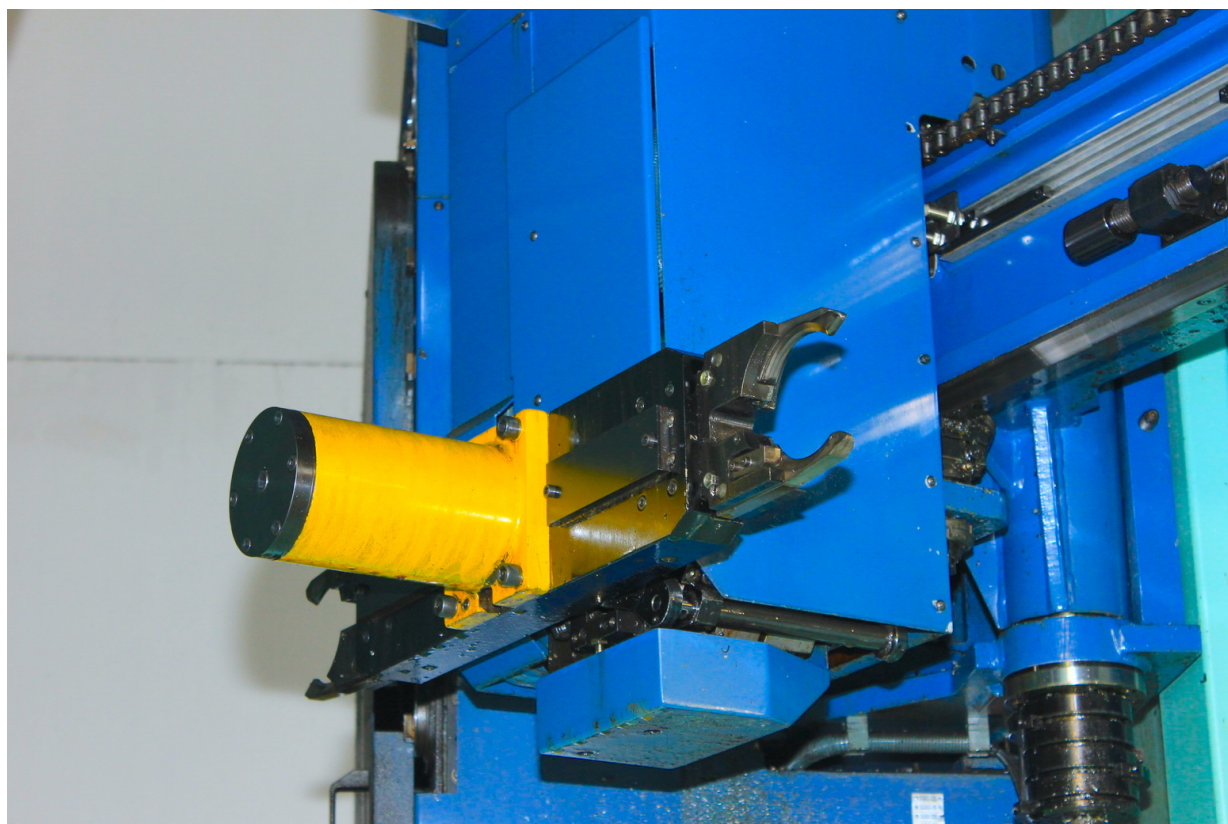

Gamba Macchine Srl

V.A.T. IT00639540988

C.F./R.I. 01581570171

REA 248813 BS

C.S. 802.165,00 €

Contacts

+39 030 831096

+39 030 8913312

offerte@gambamacchine.it

Where we are

Headquarter and Warehouse 1

Via Artigiani, 32 - 25063

Gardone V.T. Brescia - Italia

Warehouse 2

Via Caduti del lavoro 41, 25030

Coccaglio Brescia - Italia