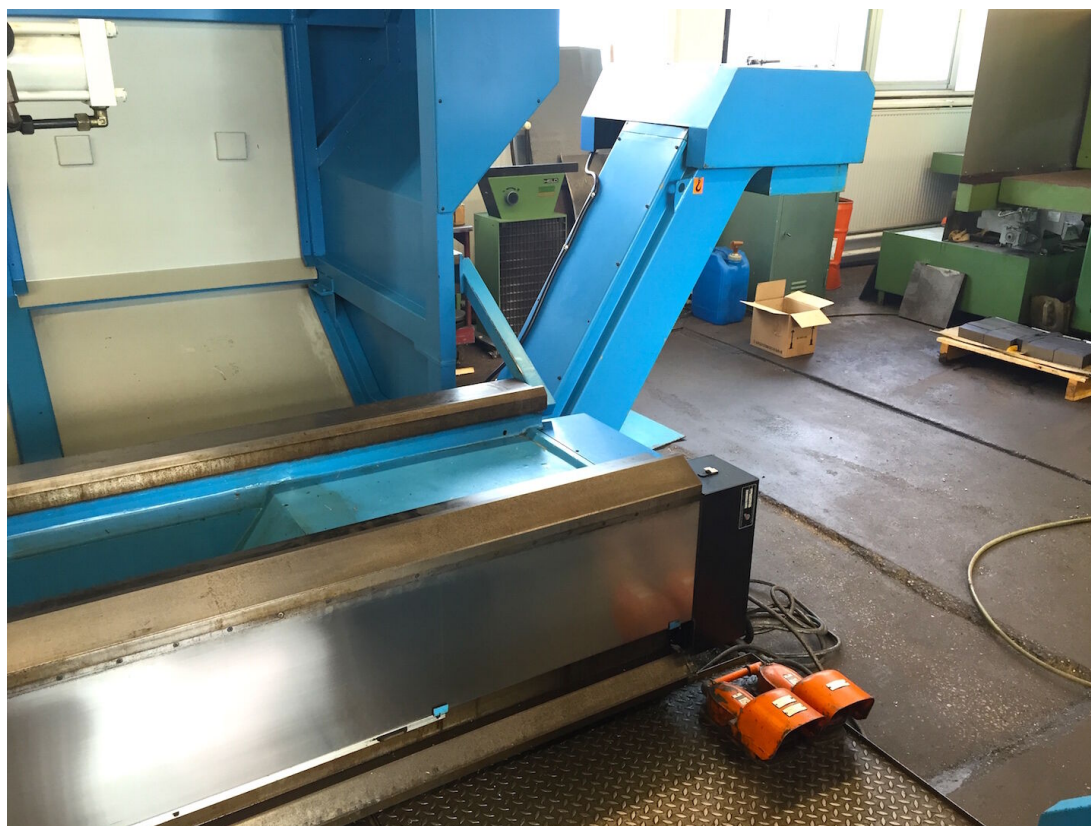

Gamba Macchine Srl

Contacts

Where we are

V.A.T. IT00639540988

+39 030 831096

Headquarter and Warehouse 1

Warehouse 2

C.F./R.I. 01581570171

+39 030 8913312

Via Artigiani, 32 - 25063

Via Caduti del lavoro 41, 25030

REA 248813 BS

offerte@gambamacchine.it

Gardone V.T. Brescia - Italia

Coccaglio Brescia - Italia

C.S. 802.165,00 €