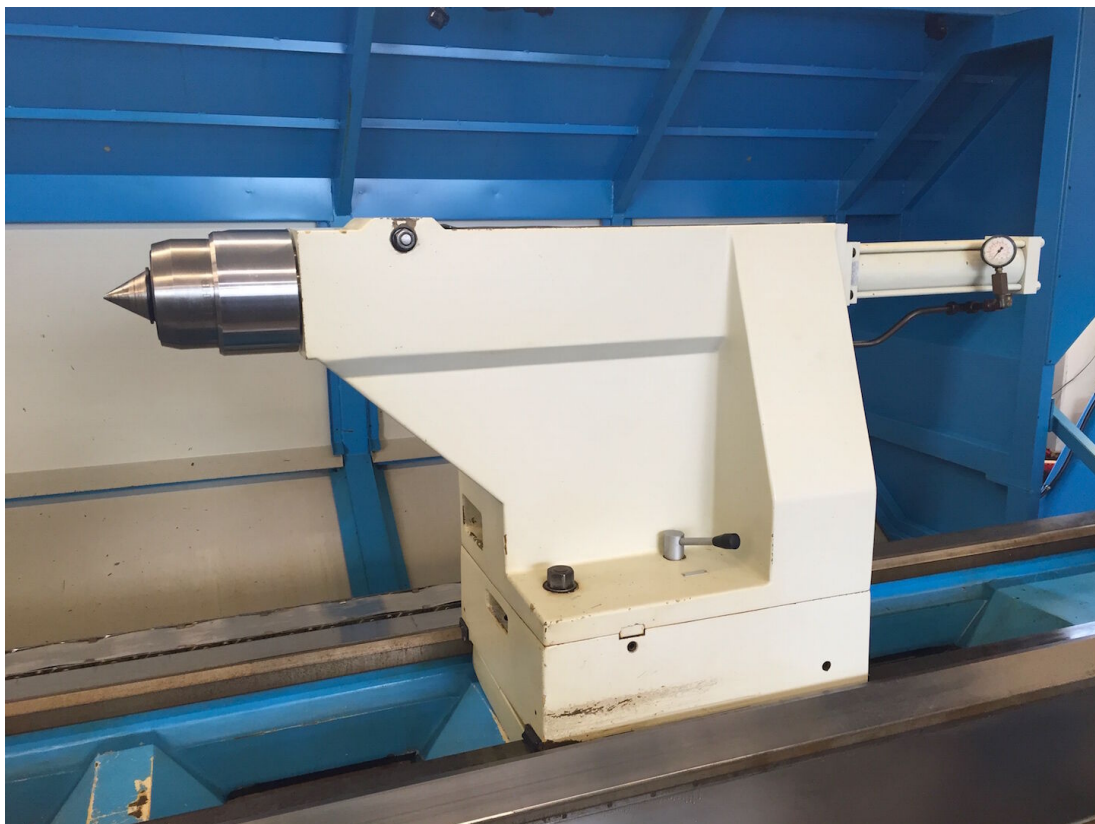

Gamba Macchine Srl

Contacts

Where we are

V.A.T. IT00639540988

+39 030 831096

Headquarter and Warehouse 1

Warehouse 2

C.F./R.I. 01581570171

+39 030 8913312

Via Artigiani, 32 - 25063

Via Caduti del lavoro 41, 25030

REA 248813 BS

offerte@gambamacchine.it

Gardone V.T. Brescia - Italia

Coccaglio Brescia - Italia

C.S. 802.165,00 €