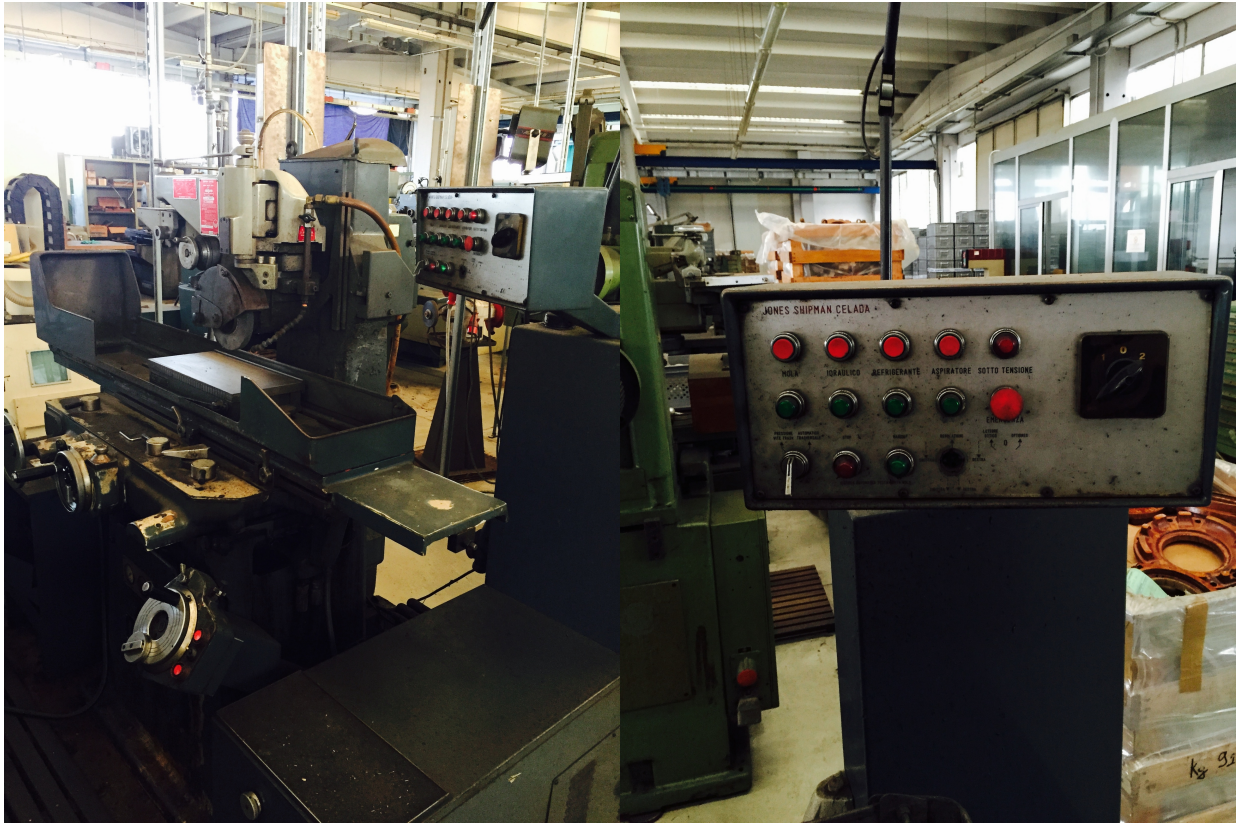

Gamba Macchine Srl

V.A.T. IT00639540988

C.F./R.I. 01581570171

REA 248813 BS

C.S. 802.165,00 €

Contacts

+39 030 831096

+39 030 8913312

offerte@gambamacchine.it

Where we are

Headquarter and Warehouse 1

Via Artigiani, 32 - 25063

Gardone V.T. Brescia - Italia

Warehouse 2

Via Caduti del lavoro 41, 25030

Coccaglio Brescia - Italia