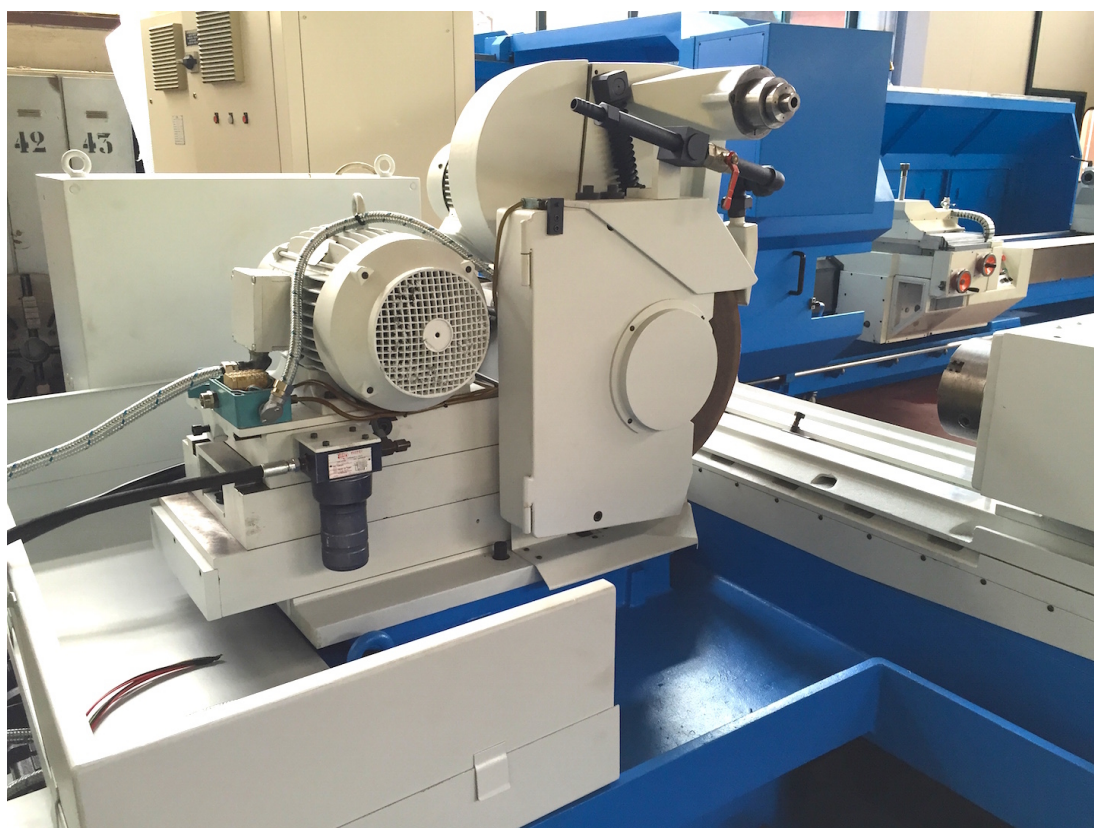

Gamba Macchine Srl

Contacts

Where we are

V.A.T. IT00639540988

+39 030 831096

Headquarter and Warehouse 1

Warehouse 2

C.F./R.I. 01581570171

+39 030 8913312

Via Artigiani, 32 - 25063

Via Caduti del lavoro 41, 25030

REA 248813 BS

offerte@gambamacchine.it

Gardone V.T. Brescia - Italia

Coccaglio Brescia - Italia

C.S. 802.165,00 €