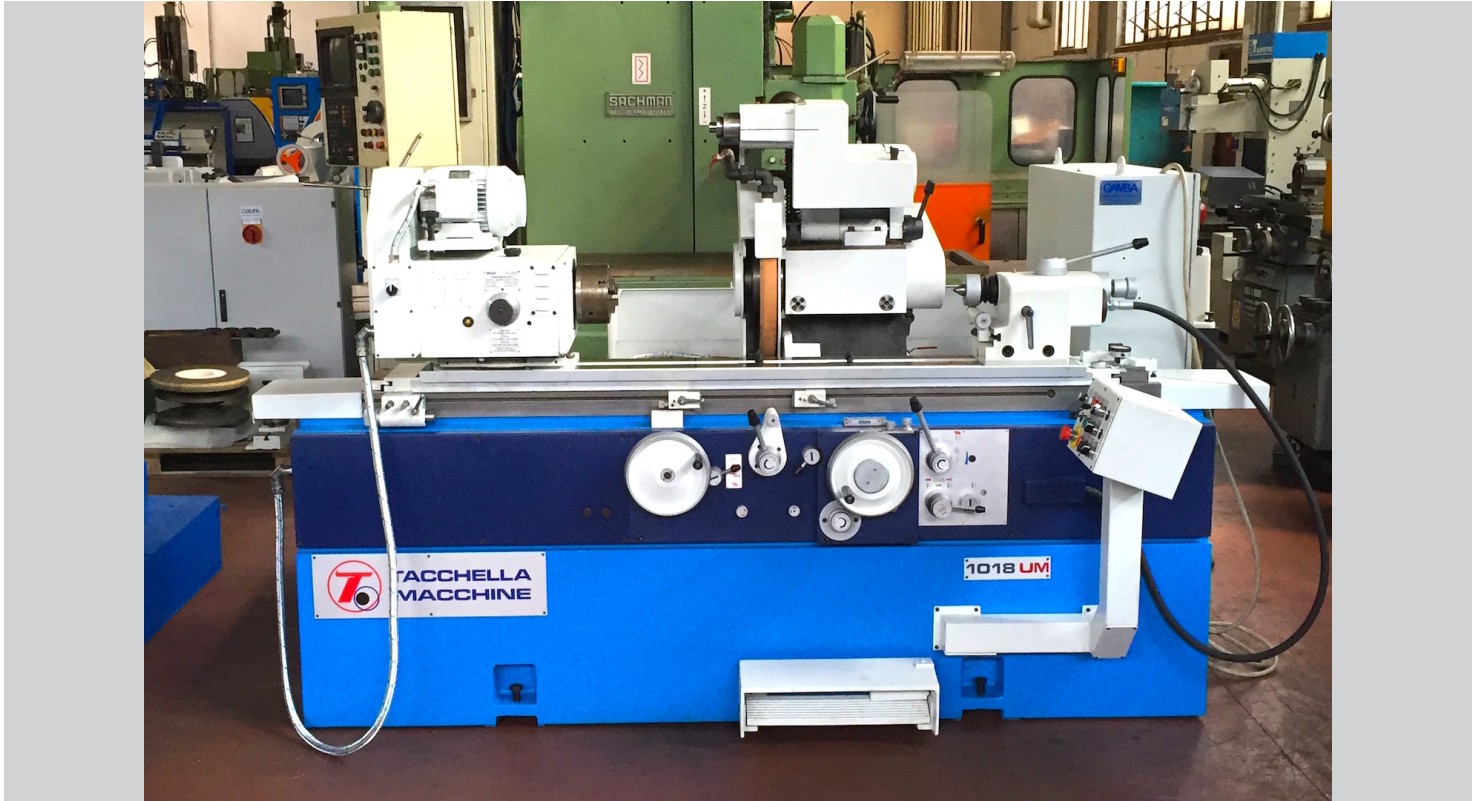

TACHELLA 1018 UM

Category Grinding Machine

Type ID/OD

Made TACHELLA

Model 1018 UM

Capacity 355x1000 mm

Technical specifications

Gamba Macchine Srl

Where we are

Headquarter and Warehouse 1

Via Artigiani, 32 - 25063

Gardone V.T. Brescia - Italia

Warehouse 2

Via Caduti del lavoro 41, 25030

Coccaglio Brescia - Italia

WORKING CAPACITY	TABLE	WHEELHEAD
<p>Centres distance 1000 mm Centres height 180 mm Longitudinal (Z) 1000 mm Cross (X) 310 mm Max grinding length 1000 mm Max grinding diameter 355 mm Max internal depth 870 mm Max internal diameter 10-270 mm</p>	<p>Stroke 4-1000 mm Cross speed 0,1-5 mm/min Tilt +/- 90° Max workpiece weight 250 Kg</p>	<p>External spindle power 5,5 Kw External spindle speed 1235/1450 Rpm Transmission chinghia Internal spindle power 1,5 Kw</p>
LEFT WHEEL	WORKPIECE HEAD	TAILSTOCK
<p>Wheel band thickness 80 mm Max wheel diameter 500 mm Hole diameter 127 mm</p>	<p>Tilt +90° Rotating speed 16-500 Rpm Speed regulation a variazione progressiva Taper MK4 Spindle power 1,10 Kw</p>	<p>Taper MK4 Quill diameter 35 mm</p>
		<p>Diametral probe Yes Manual dresser Yes Electrical drawings Yes Machine total weight 4100 Kg Floor space 3750x2150x1600 mm Maintenance & Use books Yes Availability pronta consegna Available in stock si Available under power si, previo appuntamento Total power supply 9,75 Kw Filtration unit vasca con filtro a carta Housing carter antinfortunistica frontali Closed steadies 1 Open steadies 2 Tooling included mandrino per interni, flange, mole Relevant updates made on the machine revisione completa</p>