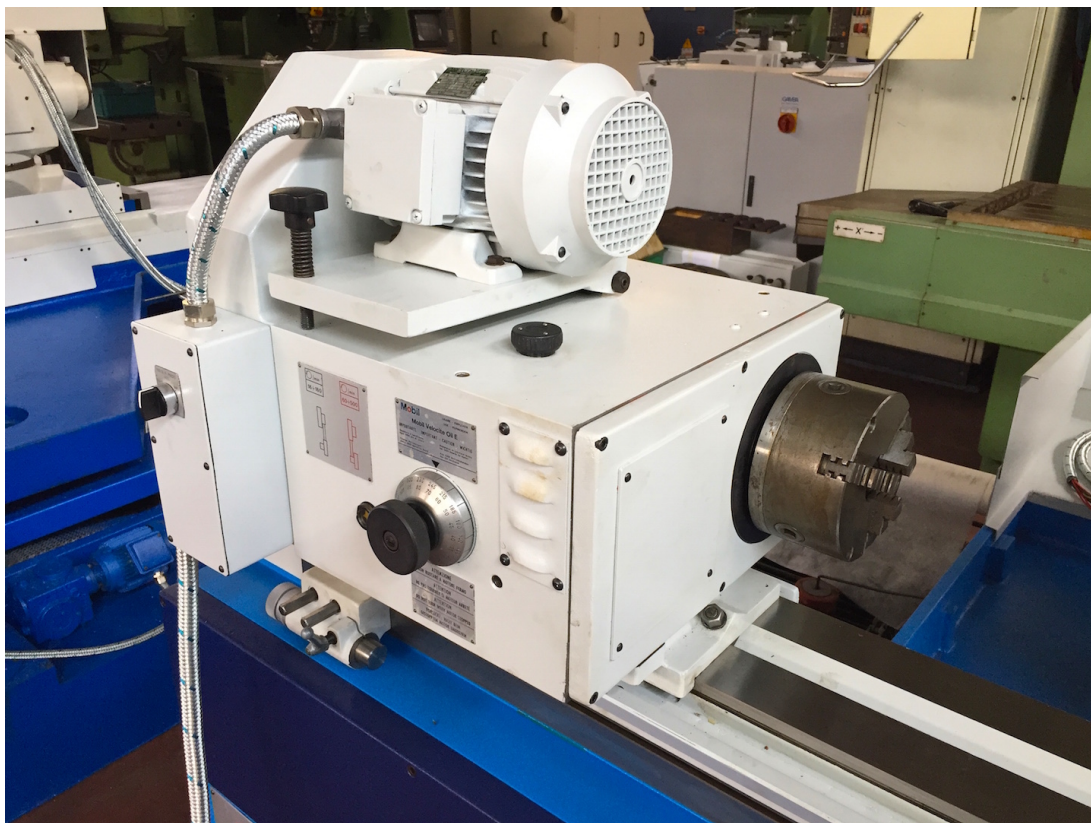

Gamba Macchine Srl

Contacts

Where we are

V.A.T. IT00639540988

+39 030 831096

Headquarter and Warehouse 1

Warehouse 2

C.F./R.I. 01581570171

+39 030 8913312

Via Artigiani, 32 - 25063

Via Caduti del lavoro 41, 25030

REA 248813 BS

offerte@gambamacchine.it

Gardone V.T. Brescia - Italia

Coccaglio Brescia - Italia

C.S. 802.165,00 €