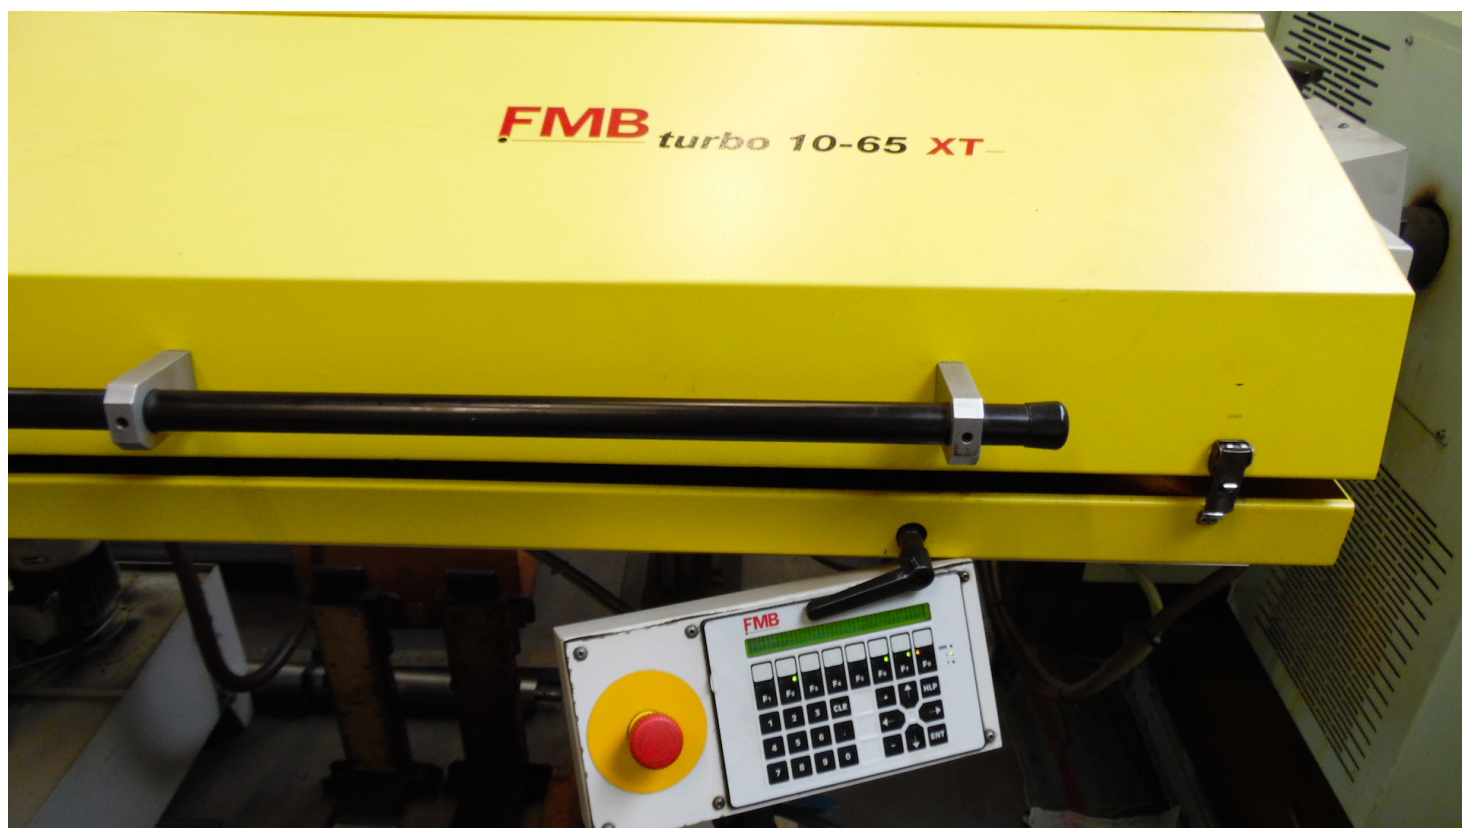

Gamba Macchine Srl

Contacts

Where we are

V.A.T. IT00639540988

+39 030 831096

Headquarter and Warehouse 1

Warehouse 2

C.F./R.I. 01581570171

+39 030 8913312

Via Artigiani, 32 - 25063

Via Caduti del lavoro 41, 25030

REA 248813 BS

offerte@gambamacchine.it

Gardone V.T. Brescia - Italia

Coccaglio Brescia - Italia

C.S. 802.165,00 €