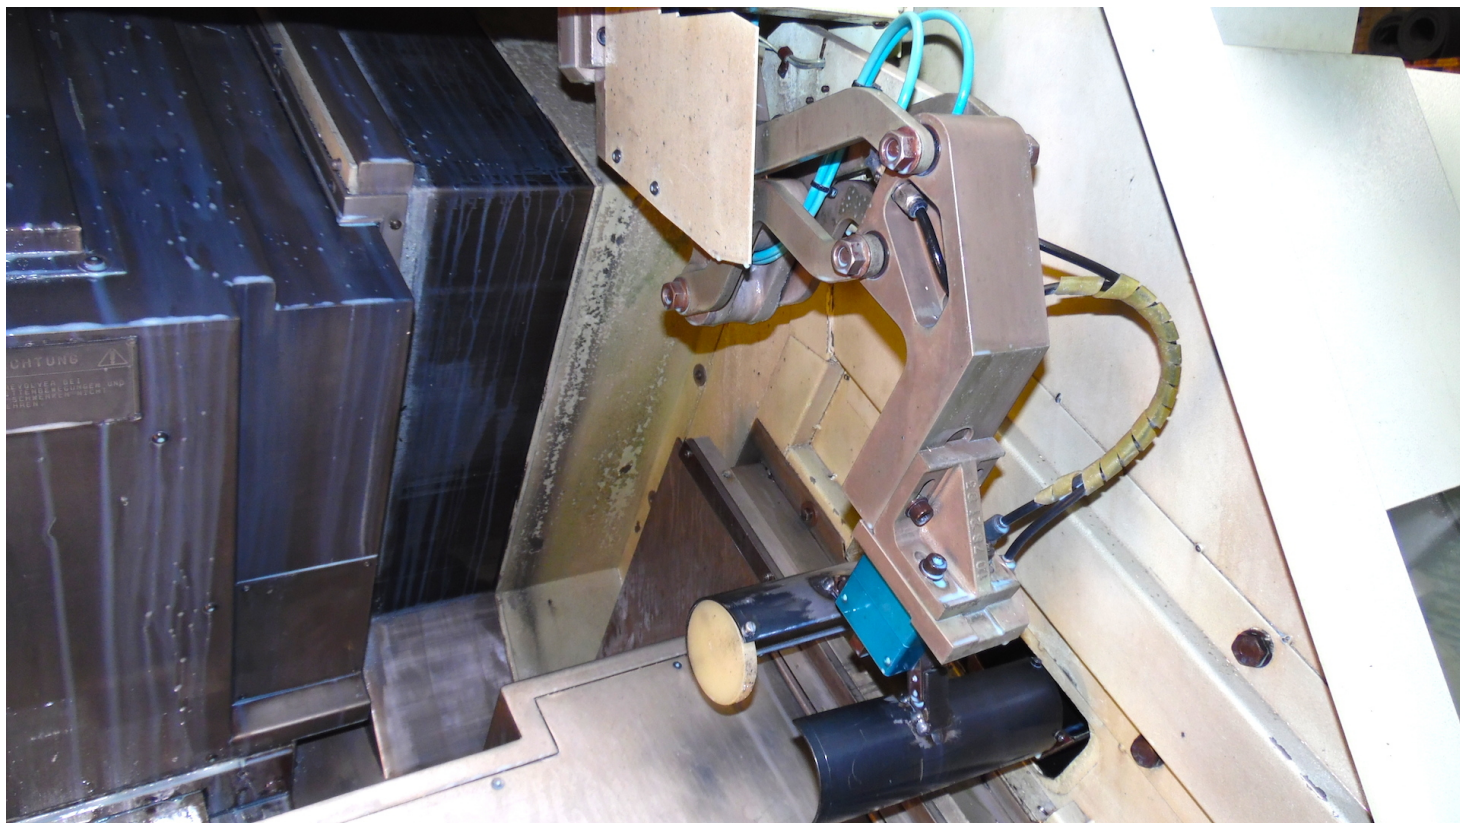

B 470 YSM

Gamba Macchine Srl

V.A.T. IT00639540988

C.F./R.I. 01581570171

REA 248813 BS

C.S. 802.165,00 €

Contacts

+39 030 831096

+39 030 8913312

offerte@gambamacchine.it

Where we are

Headquarter and Warehouse 1

Via Artigiani, 32 - 25063

Gardone V.T. Brescia - Italia

Warehouse 2

Via Caduti del lavoro 41, 25030

Coccaglio Brescia - Italia