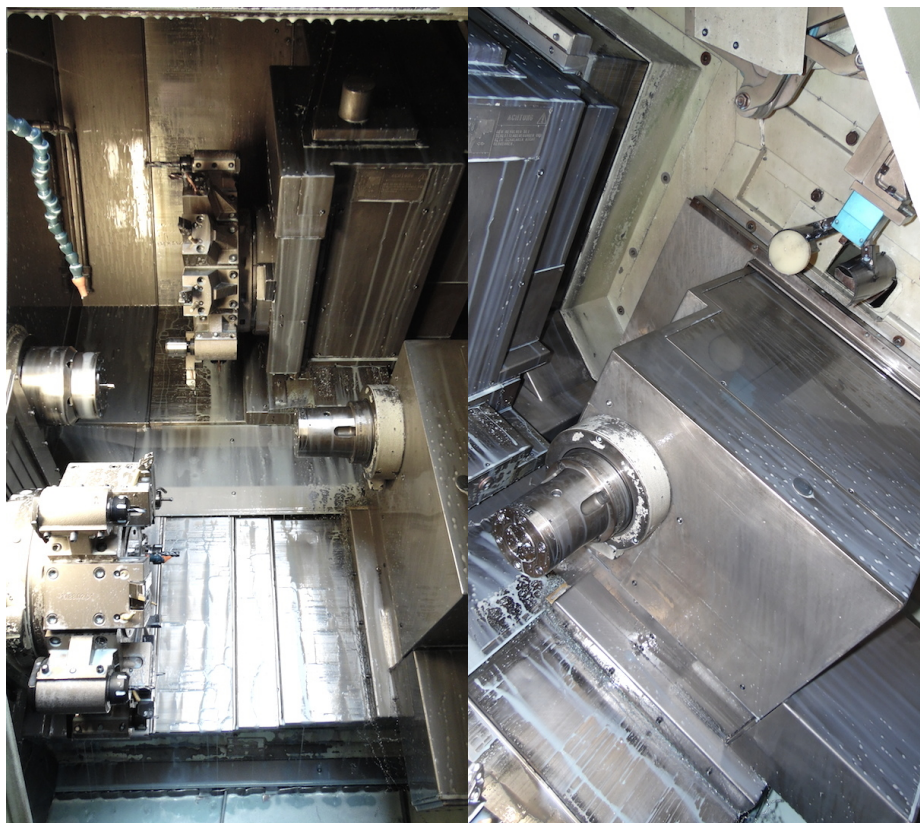

Gamba Macchine Srl

Contacts

Where we are

V.A.T. IT00639540988

+39 030 831096

Headquarter and Warehouse 1

Warehouse 2

C.F./R.I. 01581570171

+39 030 8913312

Via Artigiani, 32 - 25063

Via Caduti del lavoro 41, 25030

REA 248813 BS

offerte@gambamacchine.it

Gardone V.T. Brescia - Italia

Coccaglio Brescia - Italia

C.S. 802.165,00 €