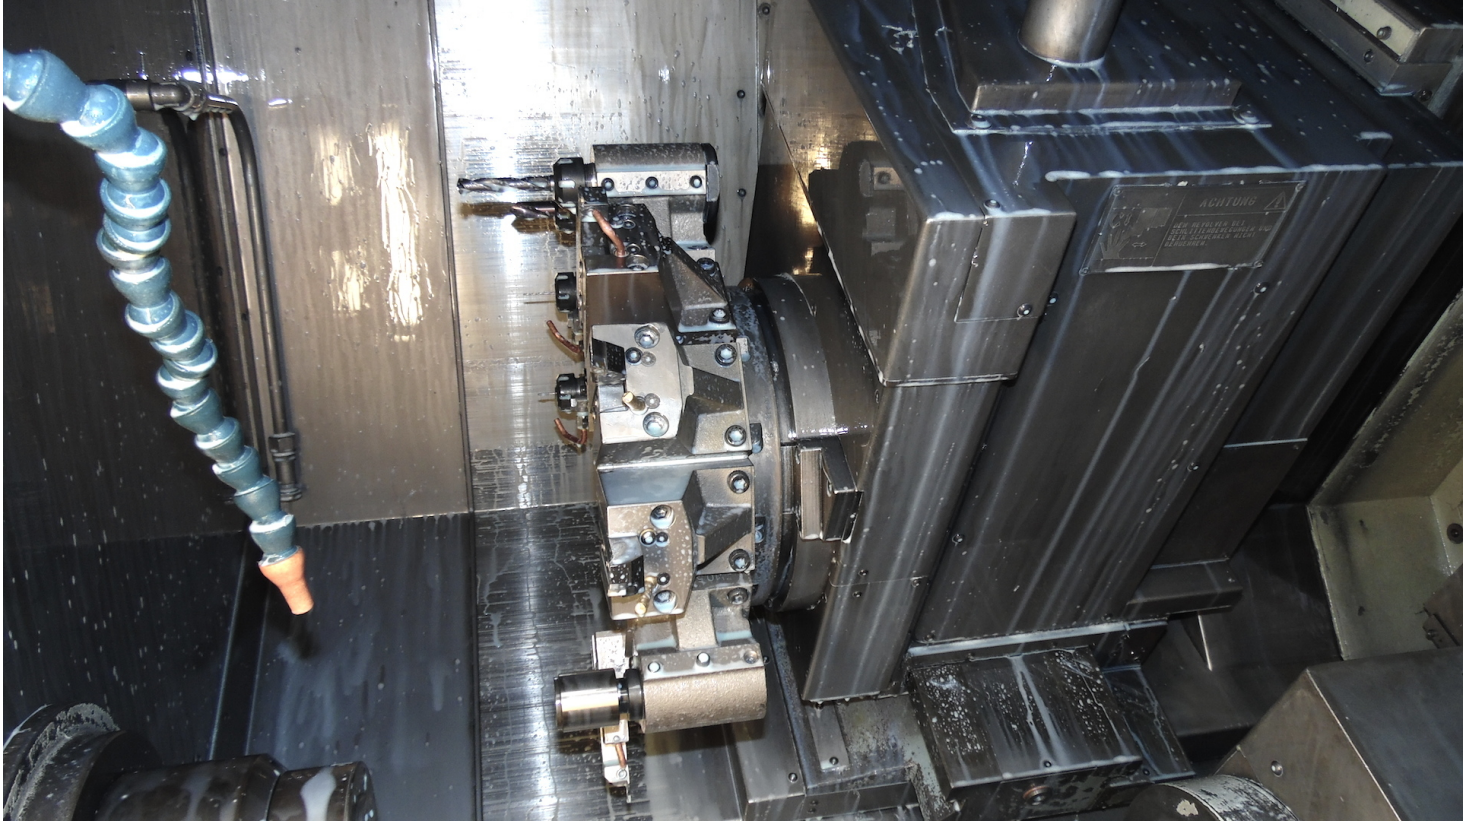

Gamba Macchine Srl

V.A.T. IT00639540988

C.F./R.I. 01581570171

REA 248813 BS

C.S. 802.165,00 €

Contacts

+39 030 831096

+39 030 8913312

offerte@gambamacchine.it

Where we are

Headquarter and Warehouse 1

Via Artigiani, 32 - 25063

Gardone V.T. Brescia - Italia

Warehouse 2

Via Caduti del lavoro 41, 25030

Coccaglio Brescia - Italia