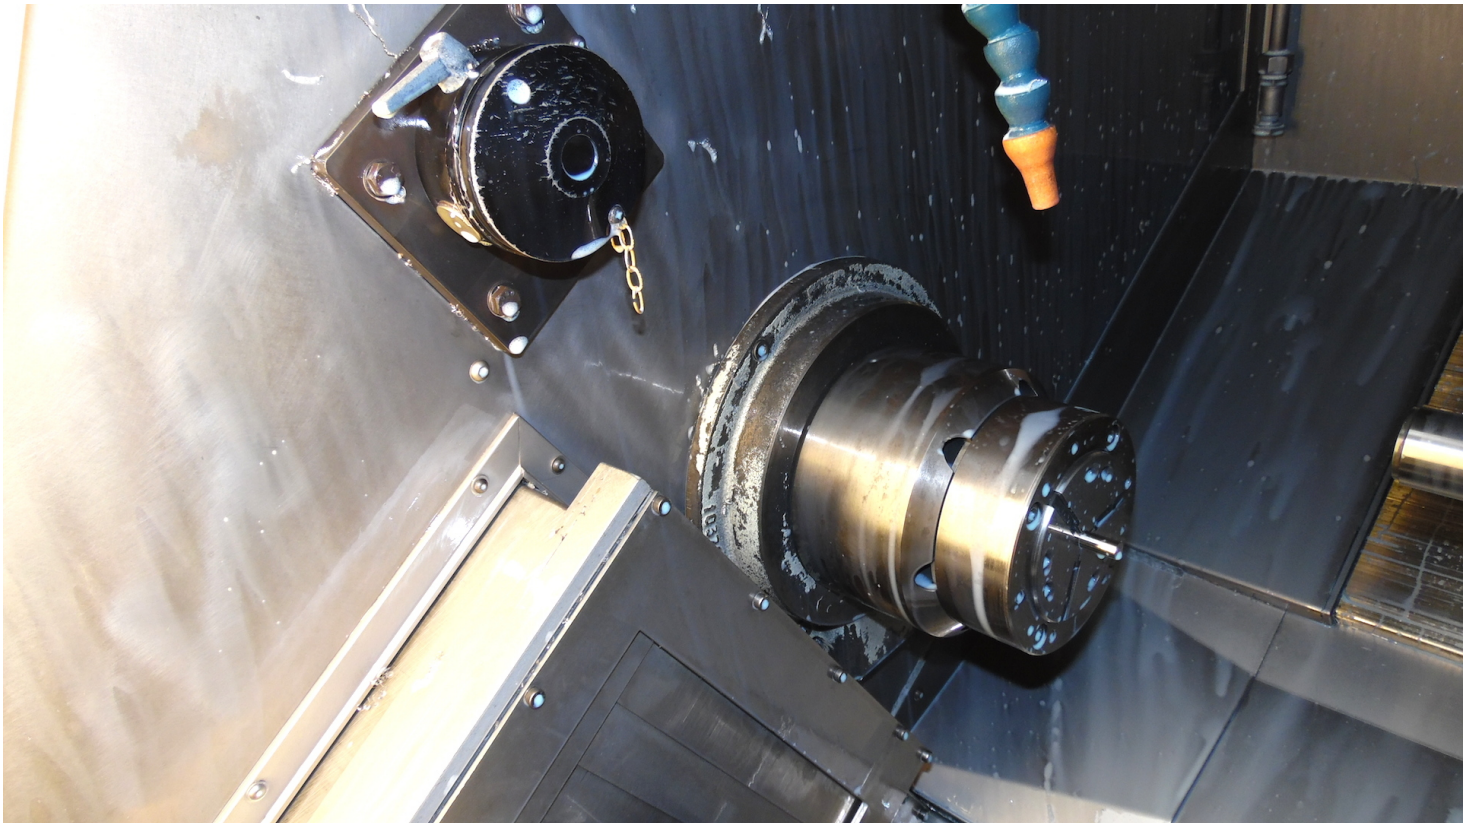

Gamba Macchine Srl

V.A.T. IT00639540988

C.F./R.I. 01581570171

REA 248813 BS

C.S. 802.165,00 €

Contacts

+39 030 831096

+39 030 8913312

offerte@gambamacchine.it

Where we are

Headquarter and Warehouse 1

Via Artigiani, 32 - 25063

Gardone V.T. Brescia - Italia

Warehouse 2

Via Caduti del lavoro 41, 25030

Coccaglio Brescia - Italia