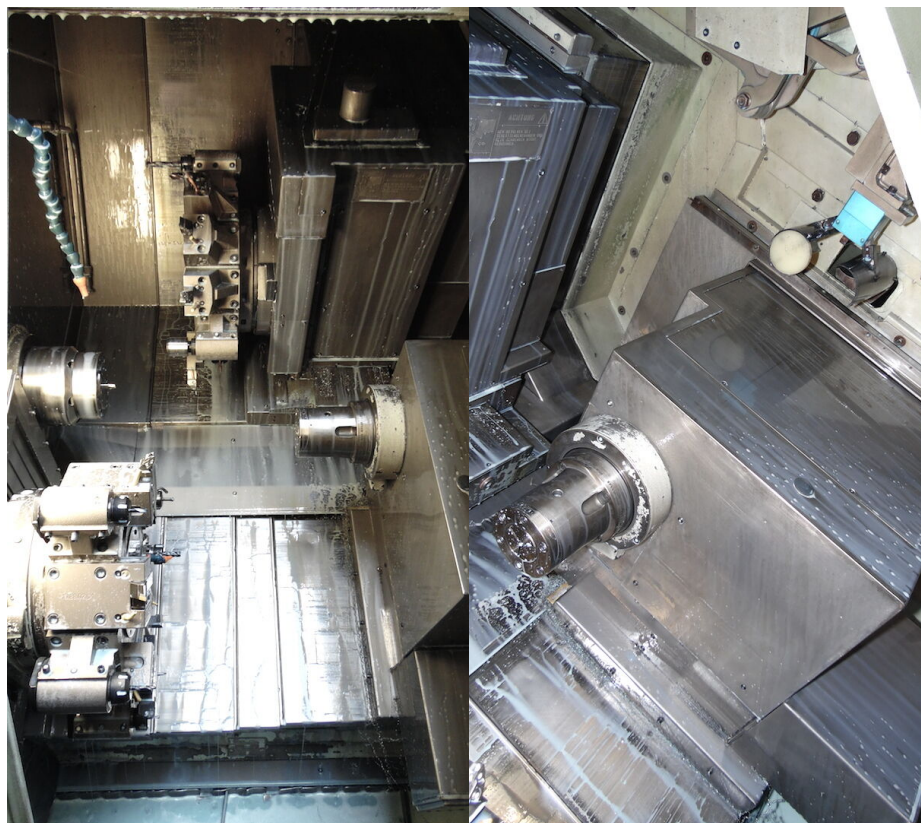

Gamba Macchine Srl

V.A.T. IT00639540988

C.F./R.I. 01581570171

REA 248813 BS

C.S. 802.165,00 €

Contacts

+39 030 831096

+39 030 8913312

offerte@gambamacchine.it

Where we are

Headquarter and Warehouse 1

Via Artigiani, 32 - 25063

Gardone V.T. Brescia - Italia

Warehouse 2

Via Caduti del lavoro 41, 25030

Coccaglio Brescia - Italia