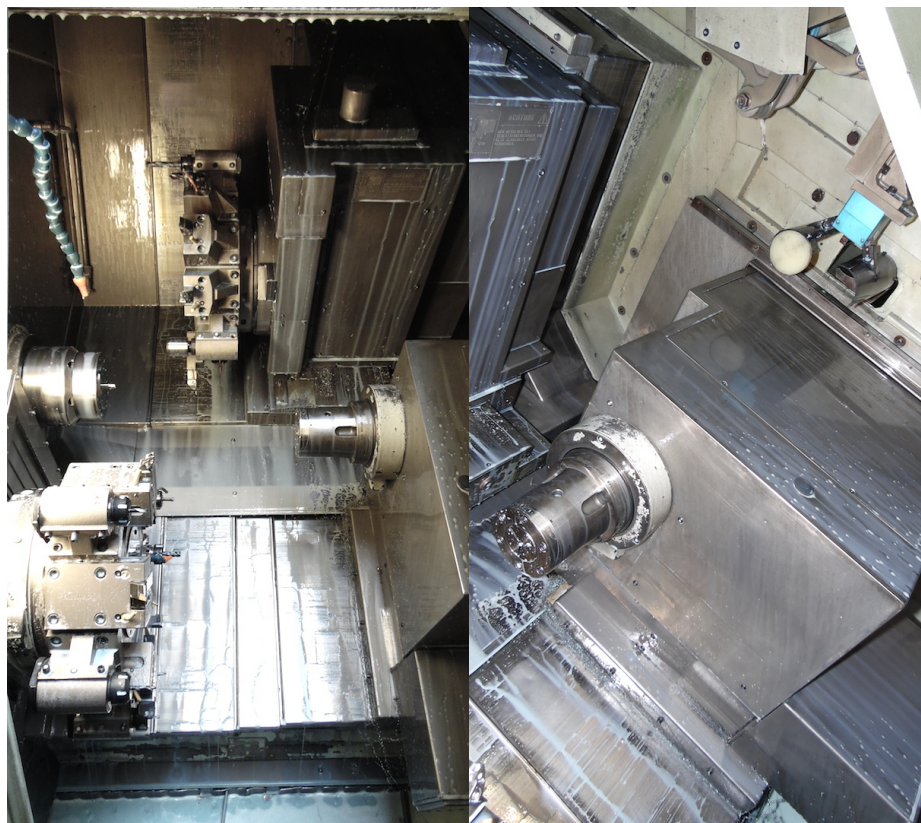

Gamba Macchine Srl

Contacts

Where we are

V.A.T. IT00639540988

+39 030 831096

Headquarter and Warehouse 1

Warehouse 2

C.F./R.I. 01581570171

+39 030 8913312

Via Artigiani, 32 - 25063

Via Caduti del lavoro 41, 25030

REA 248813 BS

offerte@gambamacchine.it

Gardone V.T. Brescia - Italia

Coccaglio Brescia - Italia

C.S. 802.165,00 €