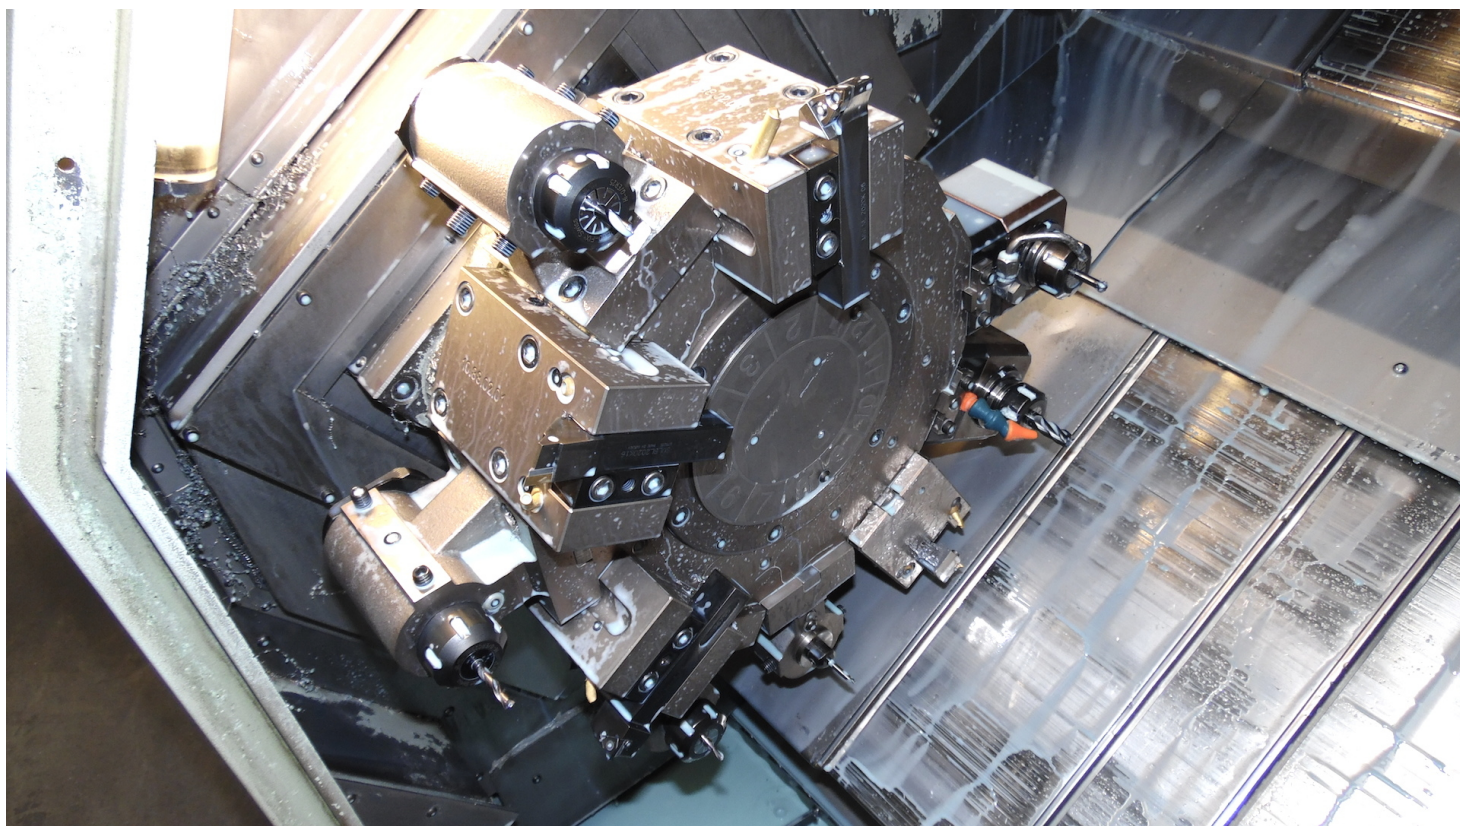

Gamba Macchine Srl

Contacts

Where we are

V.A.T. IT00639540988

+39 030 831096

Headquarter and Warehouse 1

Warehouse 2

C.F./R.I. 01581570171

+39 030 8913312

Via Artigiani, 32 - 25063

Via Caduti del lavoro 41, 25030

REA 248813 BS

offerte@gambamacchine.it

Gardone V.T. Brescia - Italia

Coccaglio Brescia - Italia

C.S. 802.165,00 €