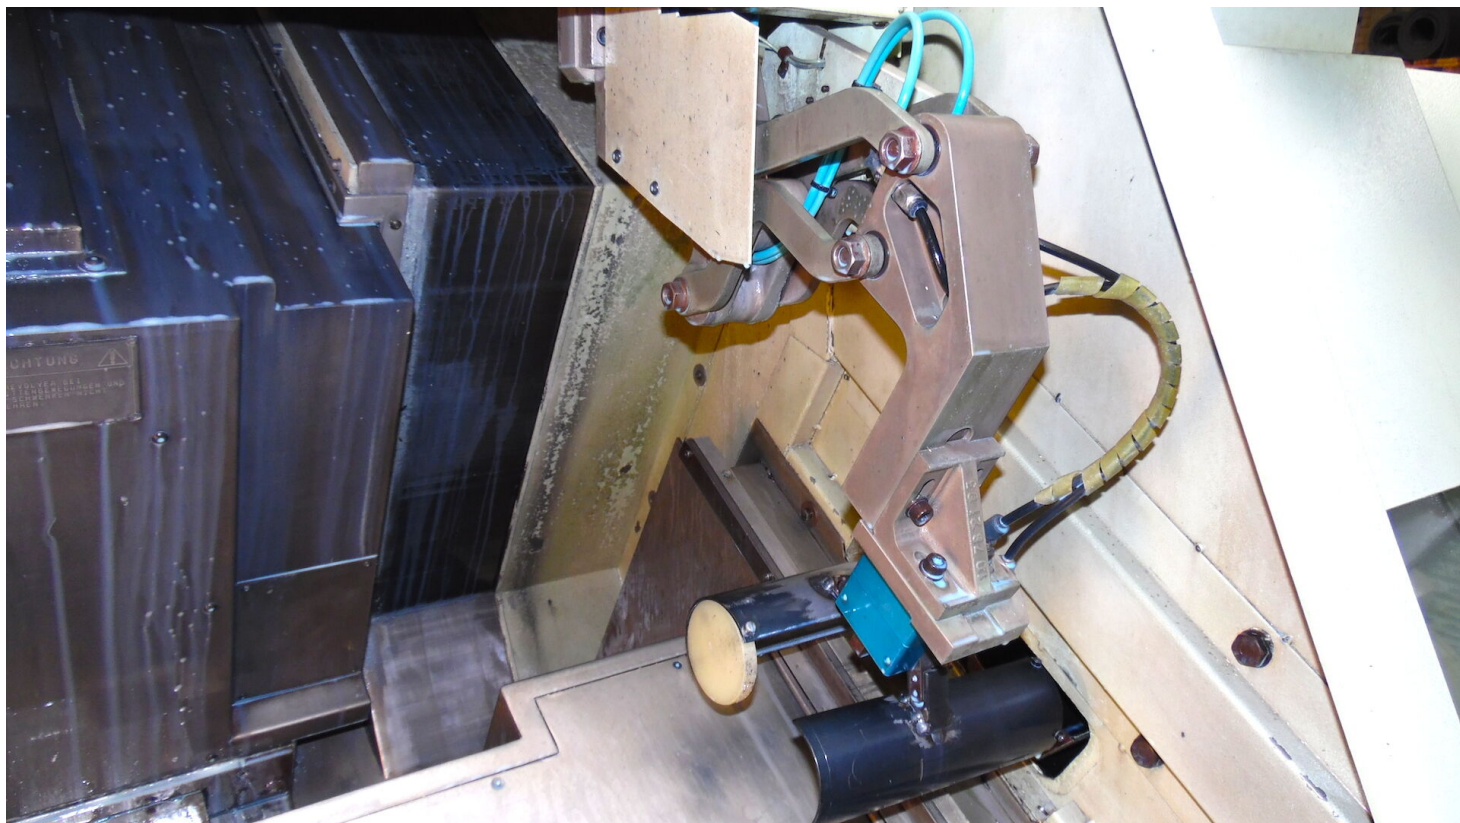

B 470 YSM

Gamba Macchine Srl

V.A.T. IT00639540988

C.F./R.I. 01581570171

REA 248813 BS

C.S. 802.165,00 €

Contacts

+39 030 831096

+39 030 8913312

offerte@gambamacchine.it

Where we are

Headquarter and Warehouse 1

Via Artigiani, 32 - 25063

Gardone V.T. Brescia - Italia

Warehouse 2

Via Caduti del lavoro 41, 25030

Coccaglio Brescia - Italia