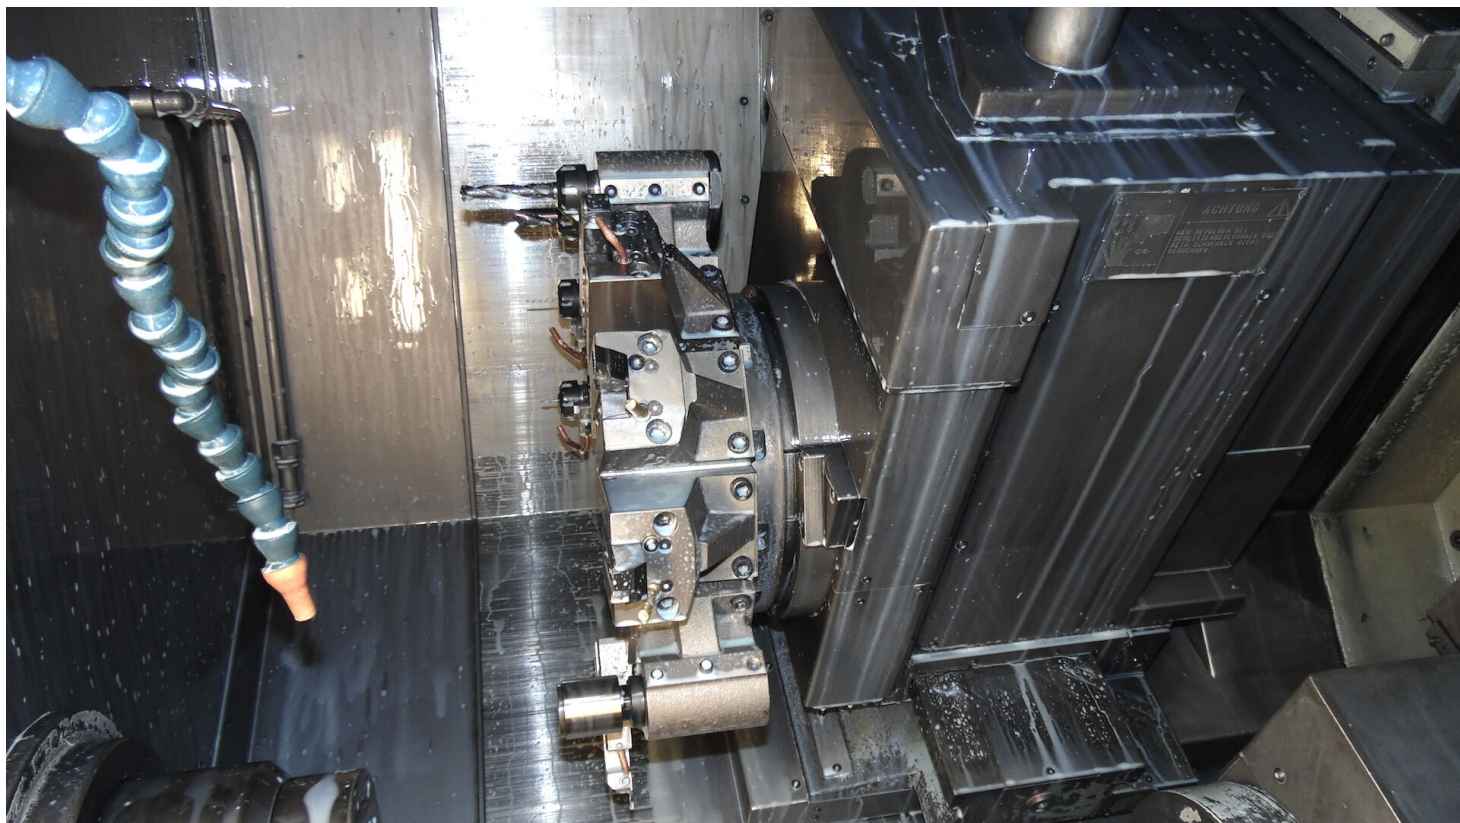

Gamba Macchine Srl

V.A.T. IT00639540988

C.F./R.I. 01581570171

REA 248813 BS

C.S. 802.165,00 €

Contacts

+39 030 831096

+39 030 8913312

offerte@gambamacchine.it

Where we are

Headquarter and Warehouse 1

Via Artigiani, 32 - 25063

Gardone V.T. Brescia - Italia

Warehouse 2

Via Caduti del lavoro 41, 25030

Coccaglio Brescia - Italia