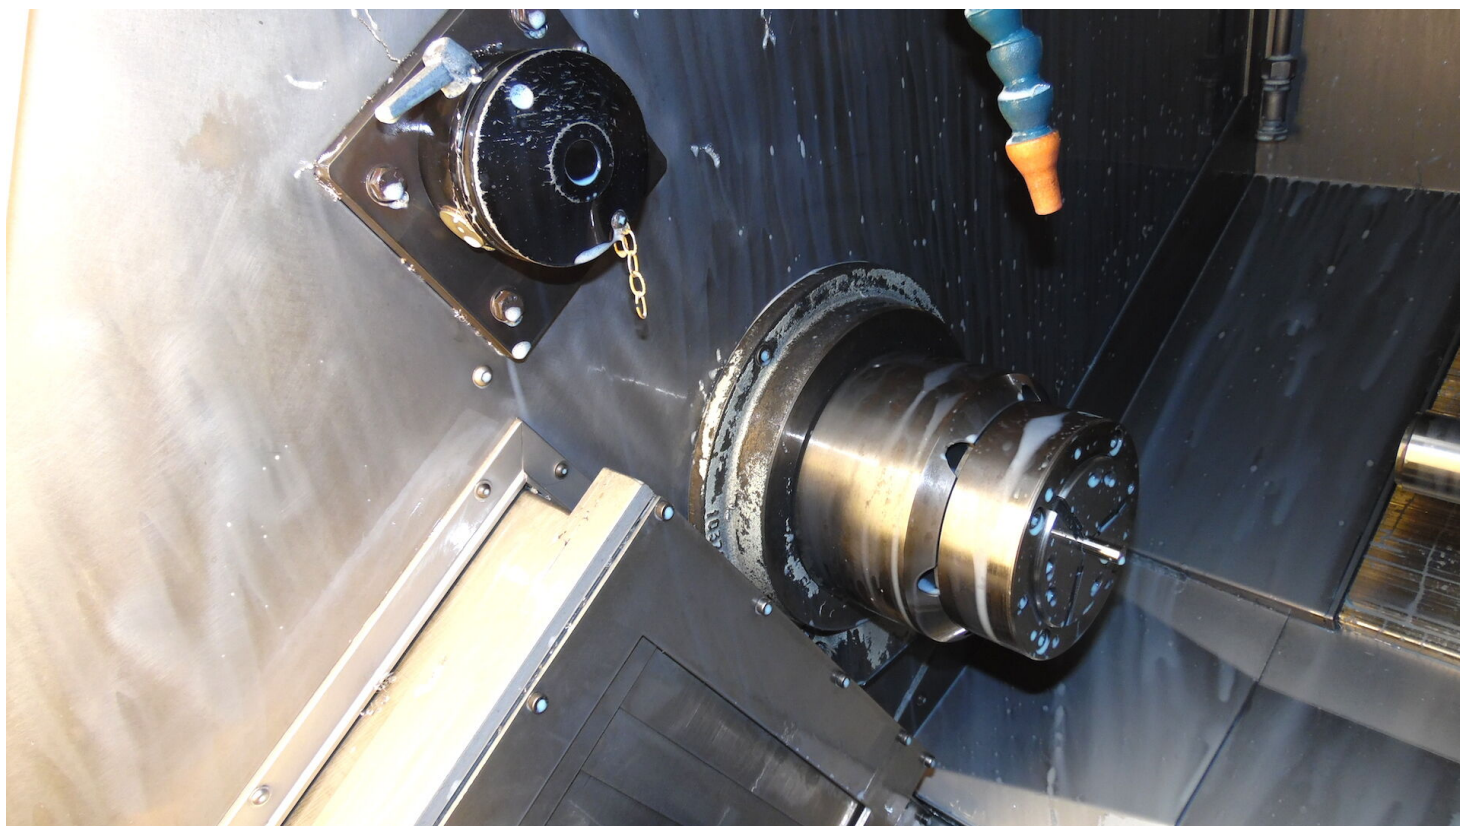

Gamba Macchine Srl

V.A.T. IT00639540988

C.F./R.I. 01581570171

REA 248813 BS

C.S. 802.165,00 €

Contacts

+39 030 831096

+39 030 8913312

offerte@gambamacchine.it

Where we are

Headquarter and Warehouse 1

Via Artigiani, 32 - 25063

Gardone V.T. Brescia - Italia

Warehouse 2

Via Caduti del lavoro 41, 25030

Coccaglio Brescia - Italia