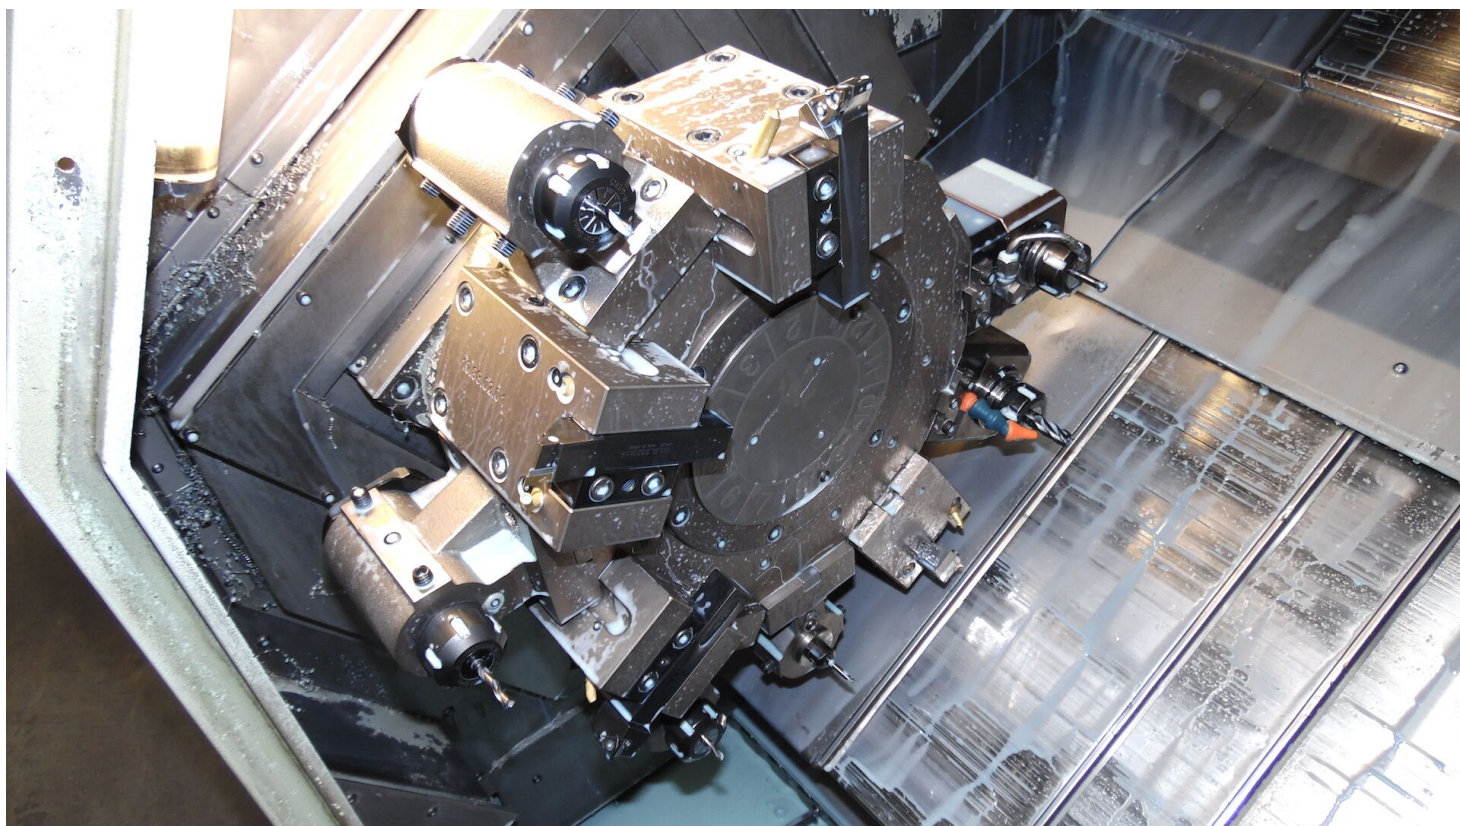

Gamba Macchine Srl

V.A.T. IT00639540988

C.F./R.I. 01581570171

REA 248813 BS

C.S. 802.165,00 €

Contacts

+39 030 831096

+39 030 8913312

offerte@gambamacchine.it

Where we are

Headquarter and Warehouse 1

Via Artigiani, 32 - 25063

Gardone V.T. Brescia - Italia

Warehouse 2

Via Caduti del lavoro 41, 25030

Coccaglio Brescia - Italia