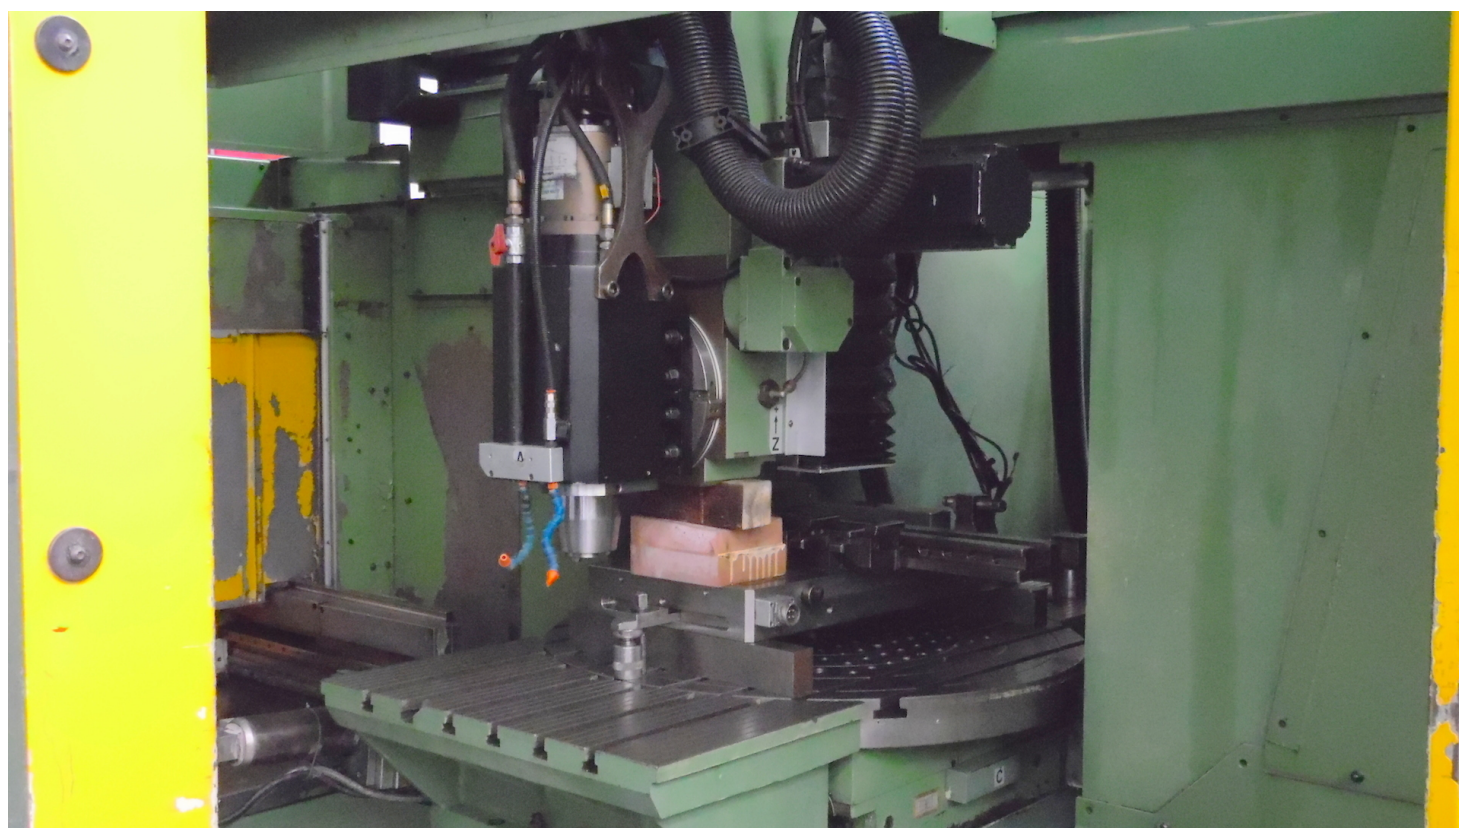

Gamba Macchine Srl

Contacts

Where we are

V.A.T. IT00639540988

+39 030 831096

Headquarter and Warehouse 1

Warehouse 2

C.F./R.I. 01581570171

+39 030 8913312

Via Artigiani, 32 - 25063

Via Caduti del lavoro 41, 25030

REA 248813 BS

offerte@gambamacchine.it

Gardone V.T. Brescia - Italia

Coccaglio Brescia - Italia

C.S. 802.165,00 €