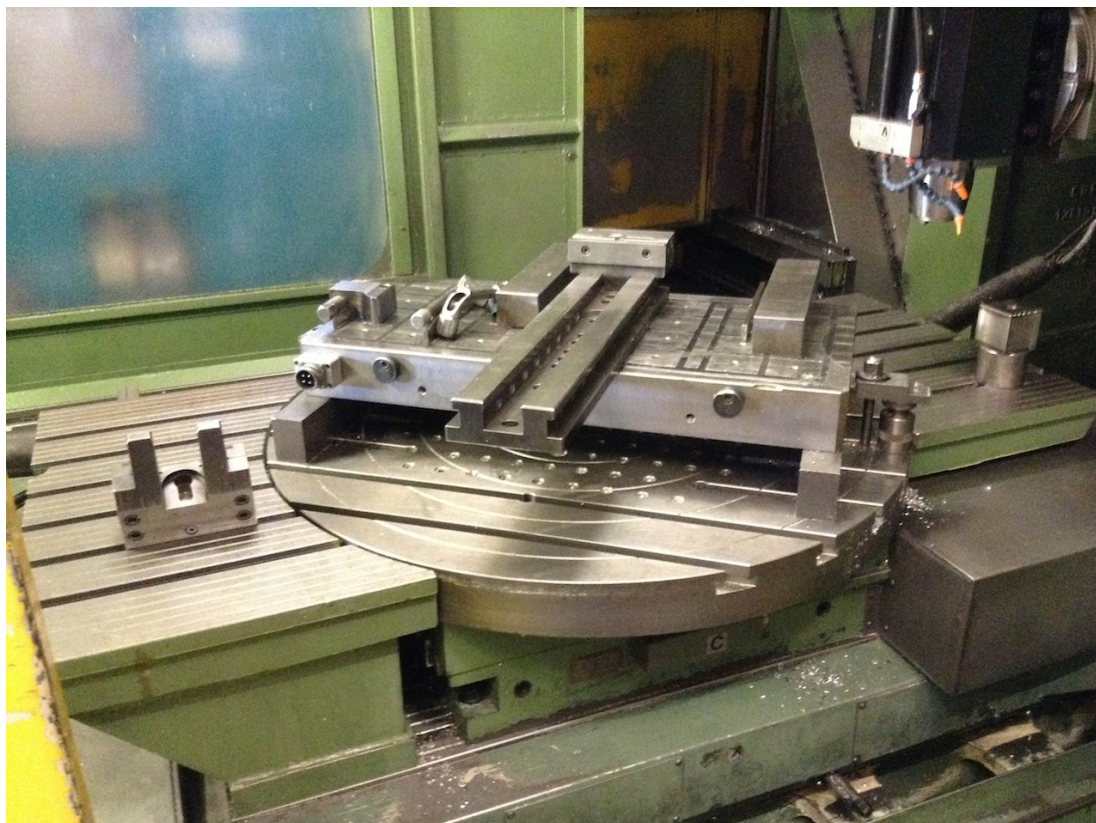

Gamba Macchine Srl

Contacts

Where we are

V.A.T. IT00639540988

+39 030 831096

Headquarter and Warehouse 1

C.F./R.I. 01581570171

+39 030 8913312

Via Artigiani, 32 - 25063

REA 248813 BS

offerte@gambamacchine.it

Gardone V.T. Brescia - Italia

C.S. 802.165,00 €

Warehouse 2

Via Caduti del lavoro 41, 25030

Coccaglio Brescia - Italia