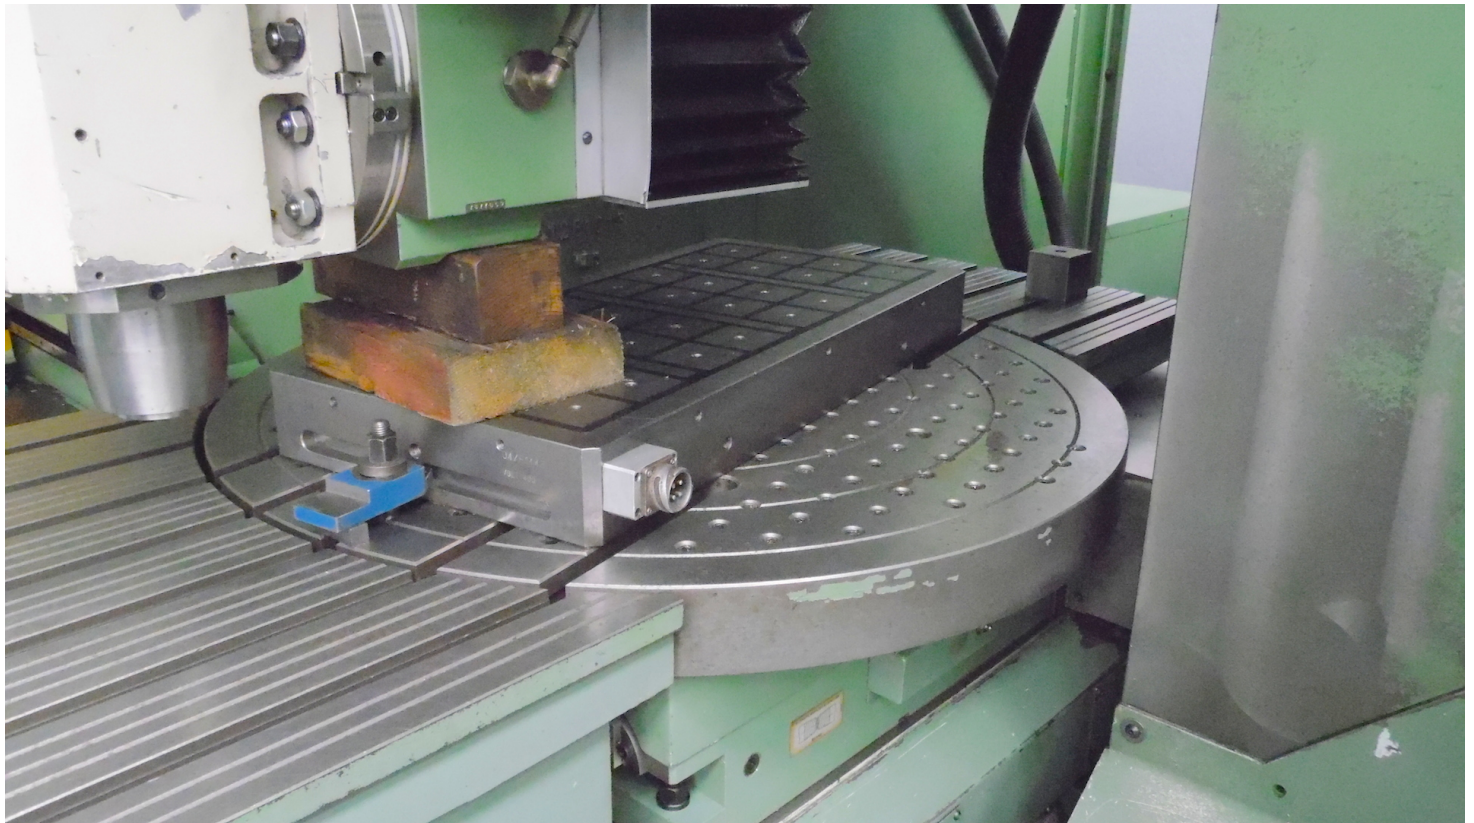

Gamba Macchine Srl

Contacts

Where we are

V.A.T. IT00639540988

+39 030 831096

Headquarter and Warehouse 1

Warehouse 2

C.F./R.I. 01581570171

+39 030 8913312

Via Artigiani, 32 - 25063

Via Caduti del lavoro 41, 25030

REA 248813 BS

offerte@gambamacchine.it

Gardone V.T. Brescia - Italia

Coccaglio Brescia - Italia

C.S. 802.165,00 €