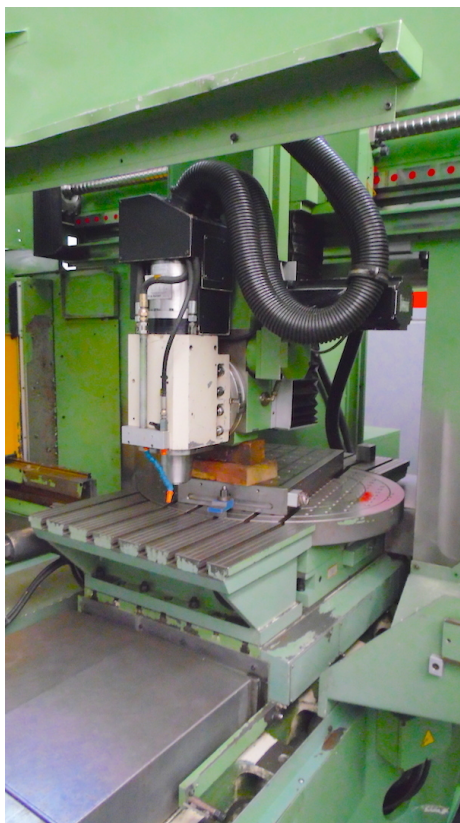

Gamba Macchine Srl

Contacts

Where we are

V.A.T. IT00639540988

+39 030 831096

C.F./R.I. 01581570171

+39 030 8913312

REA 248813 BS

offerte@gambamacchine.it

C.S. 802.165,00 €

Headquarter and Warehouse 1

Via Artigiani, 32 - 25063

Gardone V.T. Brescia - Italia

Warehouse 2

Via Caduti del lavoro 41, 25030

Coccaglio Brescia - Italia