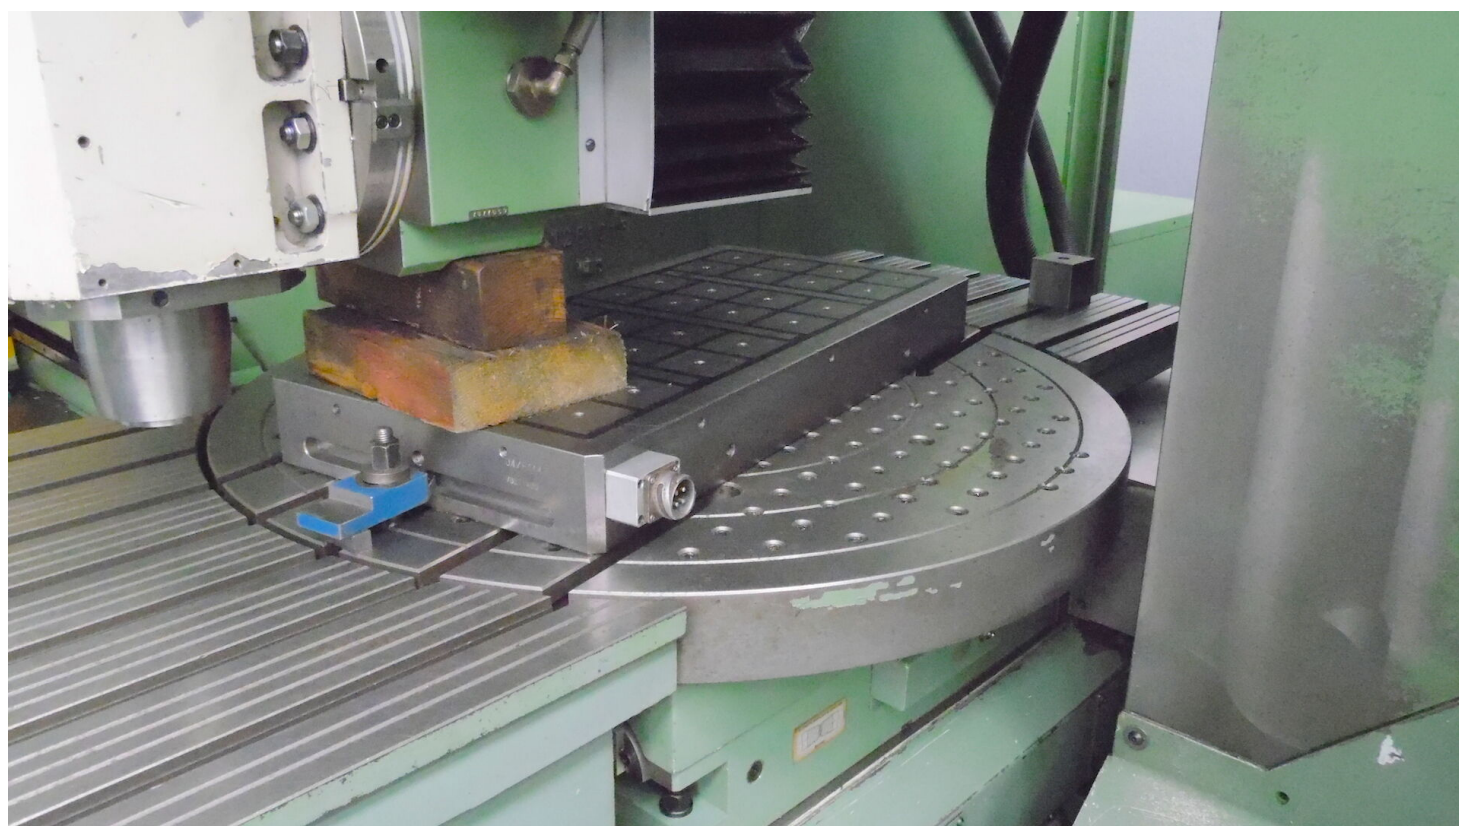

Gamba Macchine Srl

Contacts

Where we are

V.A.T. IT00639540988

+39 030 831096

Headquarter and Warehouse 1

Warehouse 2

C.F./R.I. 01581570171

+39 030 8913312

Via Artigiani, 32 - 25063

Via Caduti del lavoro 41, 25030

REA 248813 BS

offerte@gambamacchine.it

Gardone V.T. Brescia - Italia

Coccaglio Brescia - Italia

C.S. 802.165,00 €