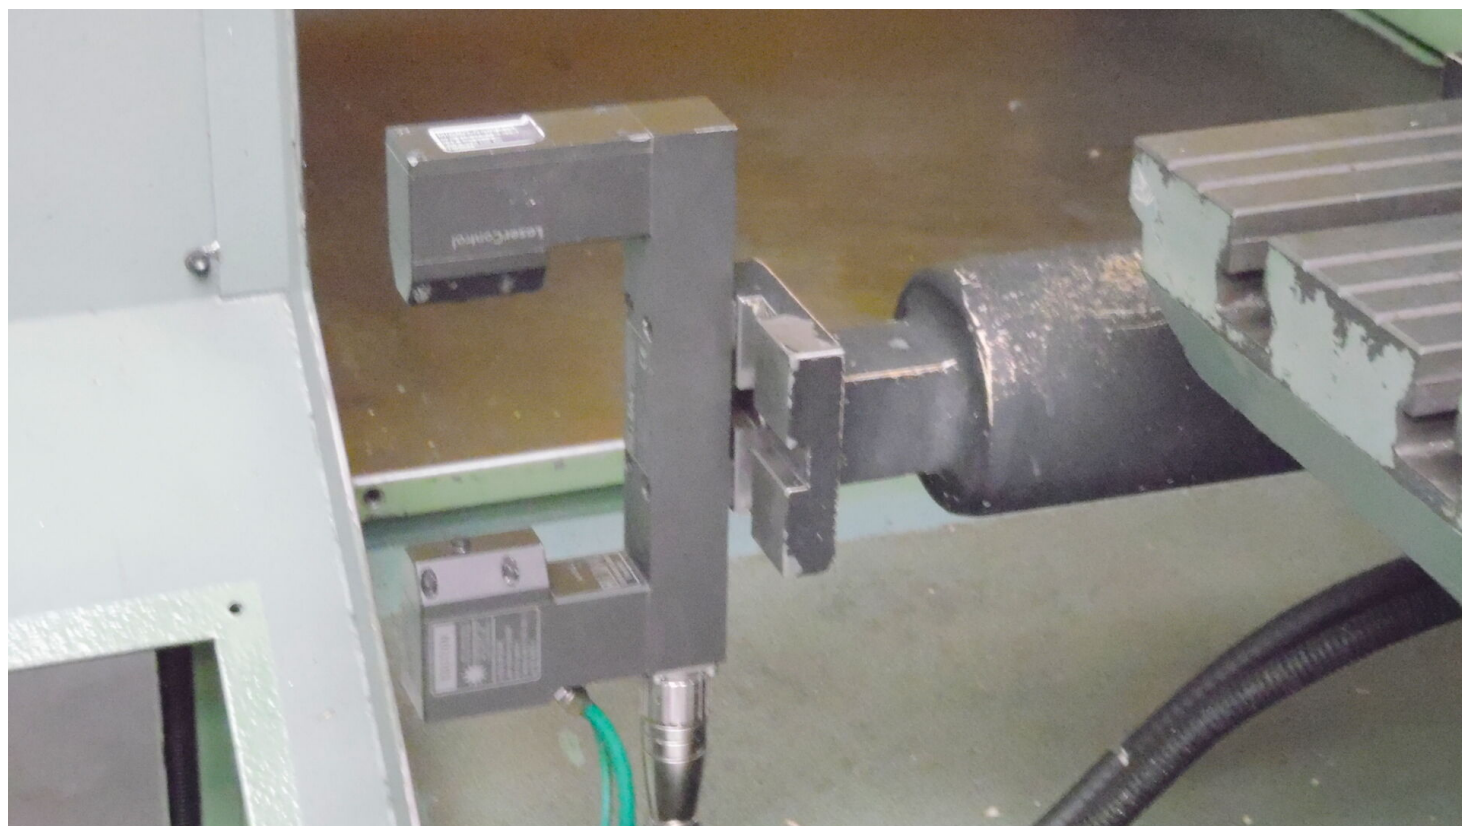

Gamba Macchine Srl

Contacts

Where we are

V.A.T. IT00639540988

+39 030 831096

C.F./R.I. 01581570171

+39 030 8913312

REA 248813 BS

offerte@gambamacchine.it

C.S. 802.165,00 €

Headquarter and Warehouse 1

Via Artigiani, 32 - 25063

Gardone V.T. Brescia - Italia

Warehouse 2

Via Caduti del lavoro 41, 25030

Coccaglio Brescia - Italia