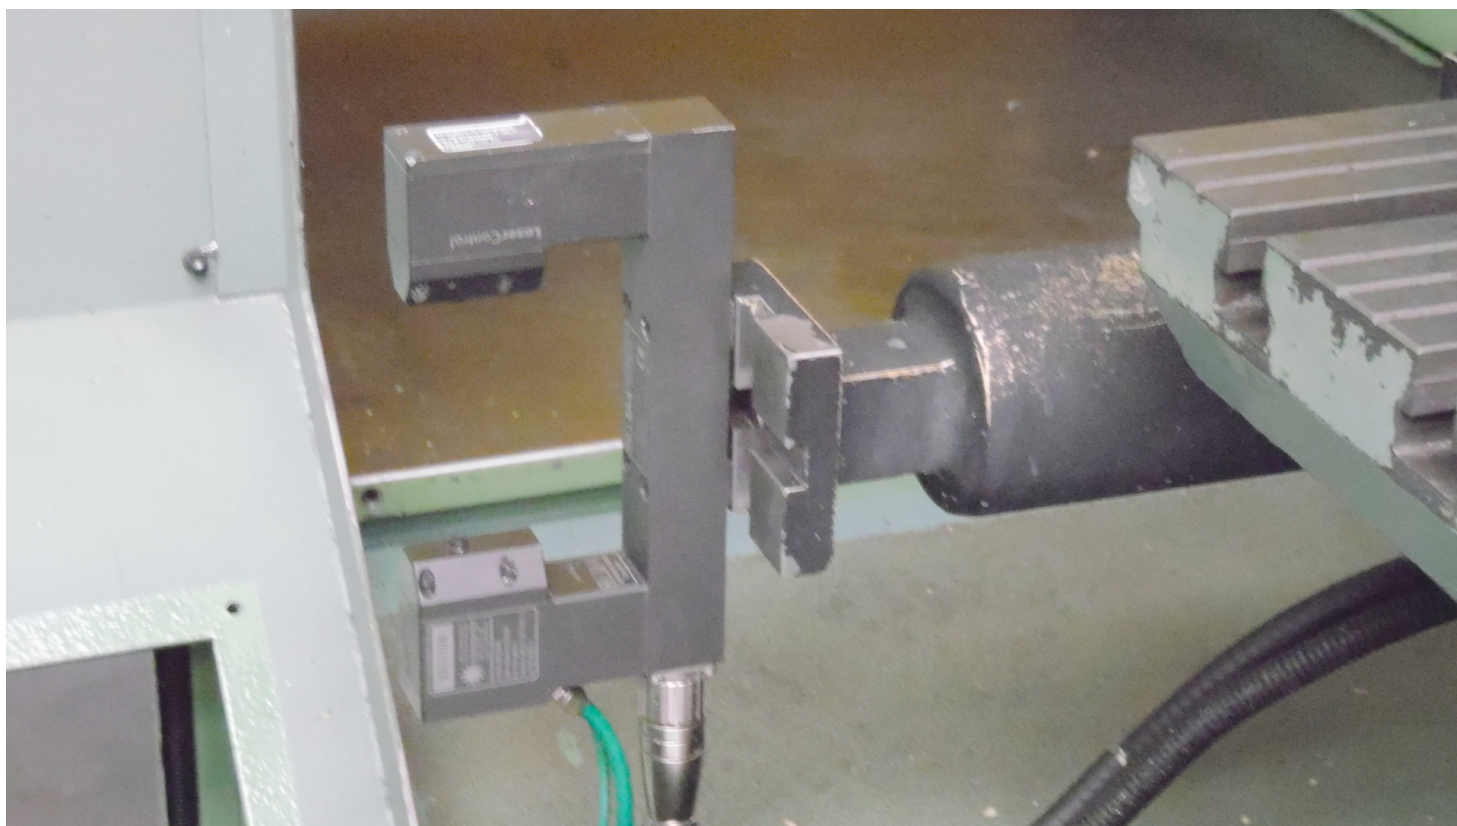

Gamba Macchine Srl

Contacts

Where we are

V.A.T. IT00639540988

+39 030 831096

C.F./R.I. 01581570171

+39 030 8913312

REA 248813 BS

offerte@gambamacchine.it

C.S. 802.165,00 €

Headquarter and Warehouse 1

Via Artigiani, 32 - 25063

Gardone V.T. Brescia - Italia

Warehouse 2

Via Caduti del lavoro 41, 25030

Coccaglio Brescia - Italia