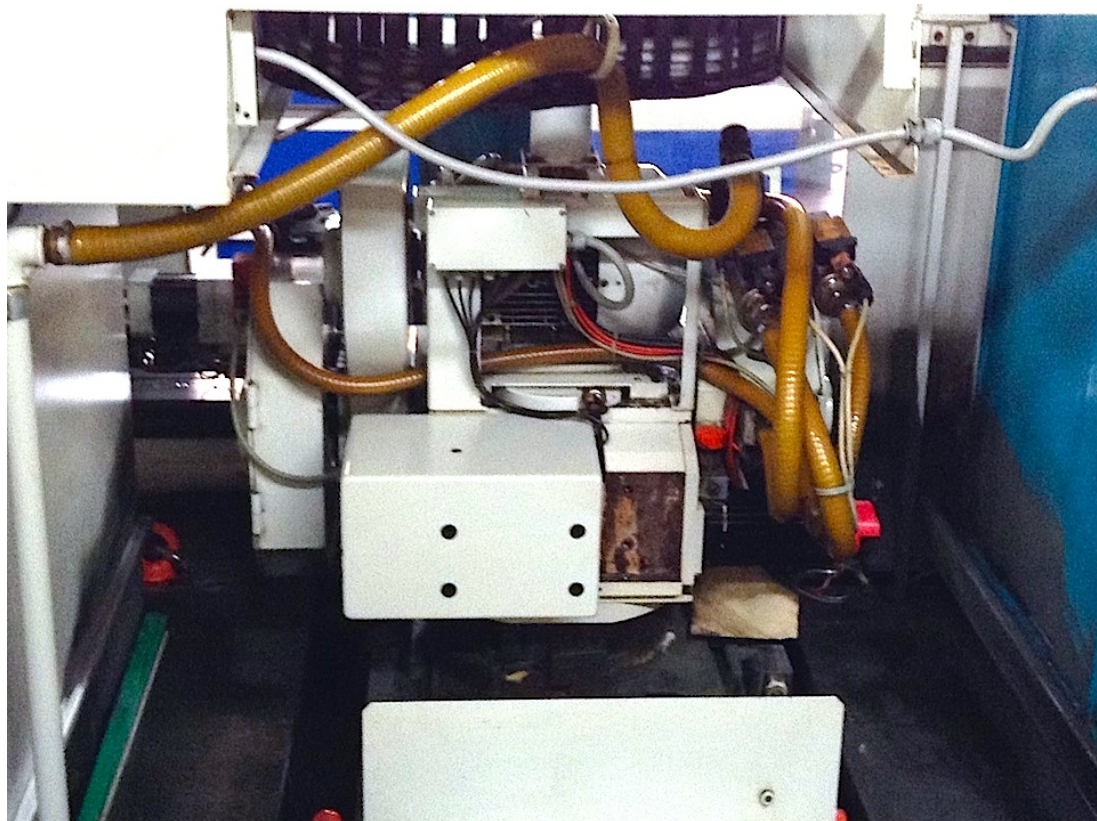

Gamba Macchine Srl

Contacts

Where we are

V.A.T. IT00639540988

+39 030 831096

Headquarter and Warehouse 1

Warehouse 2

C.F./R.I. 01581570171

+39 030 8913312

Via Artigiani, 32 - 25063

Via Caduti del lavoro 41, 25030

REA 248813 BS

offerte@gambamacchine.it

Gardone V.T. Brescia - Italia

Coccaglio Brescia - Italia

C.S. 802.165,00 €