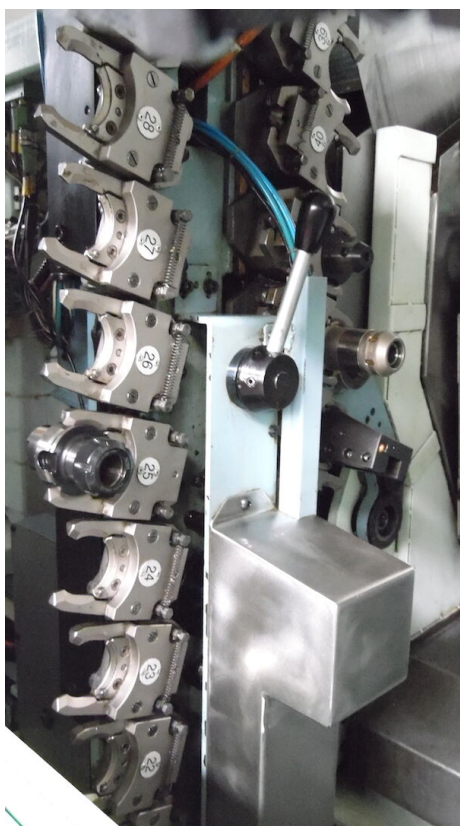

Gamba Macchine Srl

Contacts

Where we are

V.A.T. IT00639540988

+39 030 831096

Headquarter and Warehouse 1

C.F./R.I. 01581570171

+39 030 8913312

Via Artigiani, 32 - 25063

REA 248813 BS

offerte@gambamacchine.it

Gardone V.T. Brescia - Italia

C.S. 802.165,00 €

Warehouse 2

Via Caduti del lavoro 41, 25030

Coccaglio Brescia - Italia