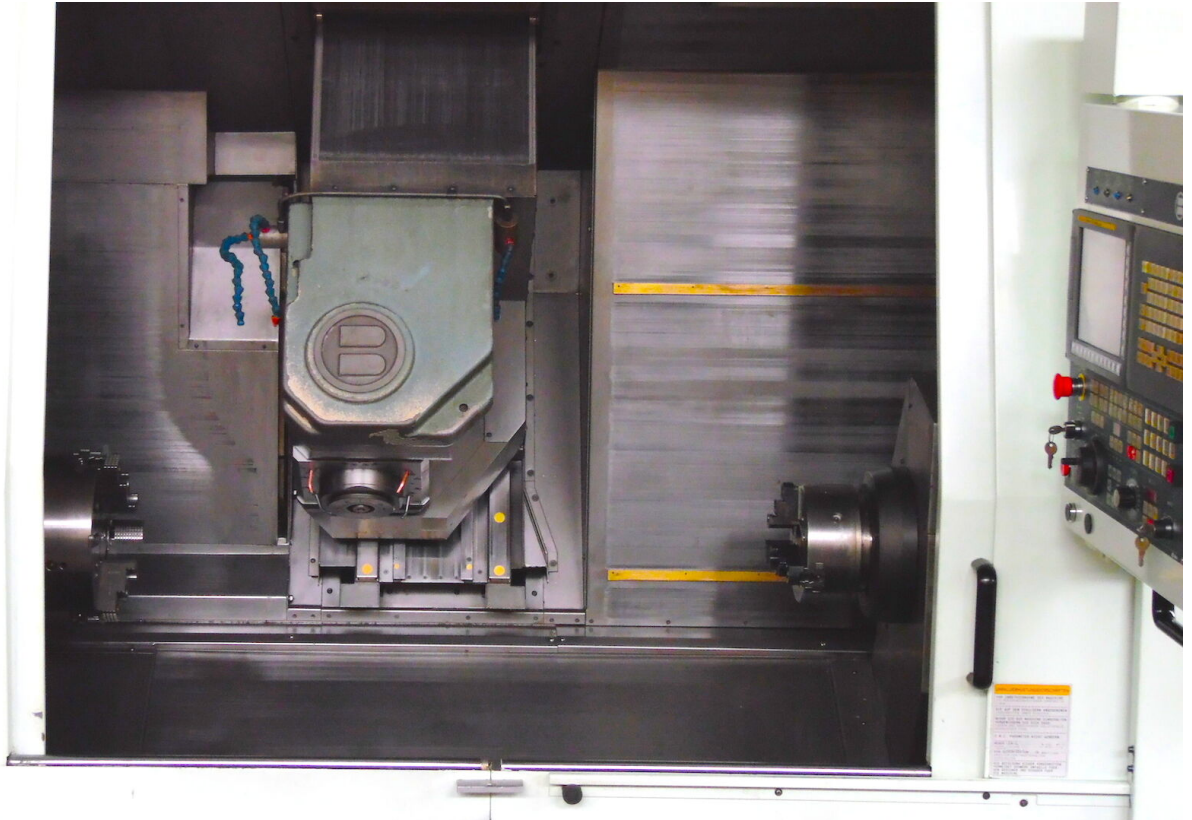

1200

amtec

Gamba Macchine Srl

V.A.T. IT00639540988

C.F./R.I. 01581570171

REA 248813 BS

C.S. 802.165,00 €

Contacts

+39 030 831096

+39 030 8913312

offerte@gambamacchine.it

Where we are

Headquarter and Warehouse 1

Via Artigiani, 32 - 25063

Gardone V.T. Brescia - Italia

Warehouse 2

Via Caduti del lavoro 41, 25030

Coccaglio Brescia - Italia