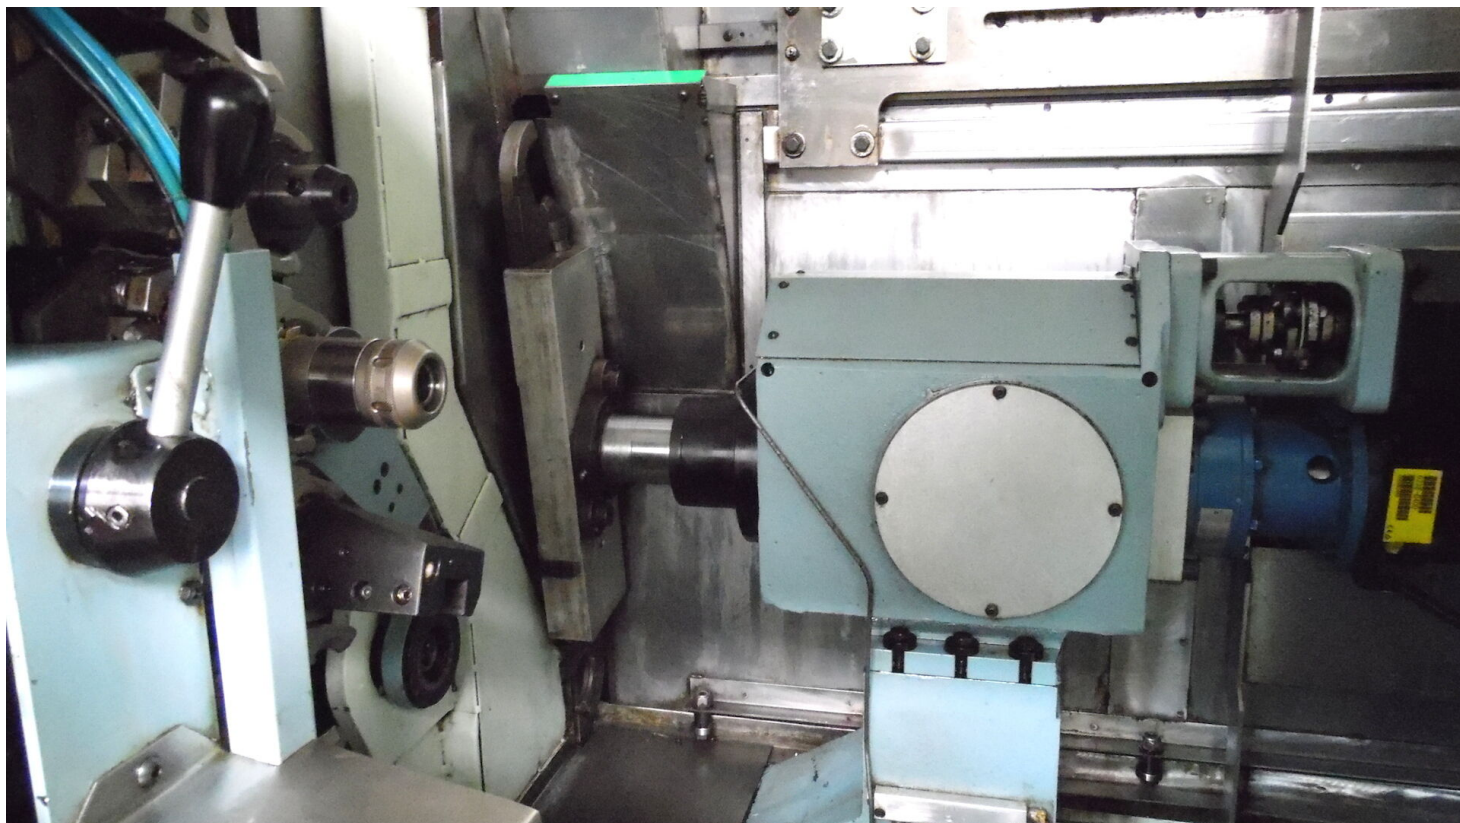

Gamba Macchine Srl

V.A.T. IT00639540988

C.F./R.I. 01581570171

REA 248813 BS

C.S. 802.165,00 €

Contacts

+39 030 831096

+39 030 8913312

offerte@gambamacchine.it

Where we are

Headquarter and Warehouse 1

Via Artigiani, 32 - 25063

Gardone V.T. Brescia - Italia

Warehouse 2

Via Caduti del lavoro 41, 25030

Coccaglio Brescia - Italia