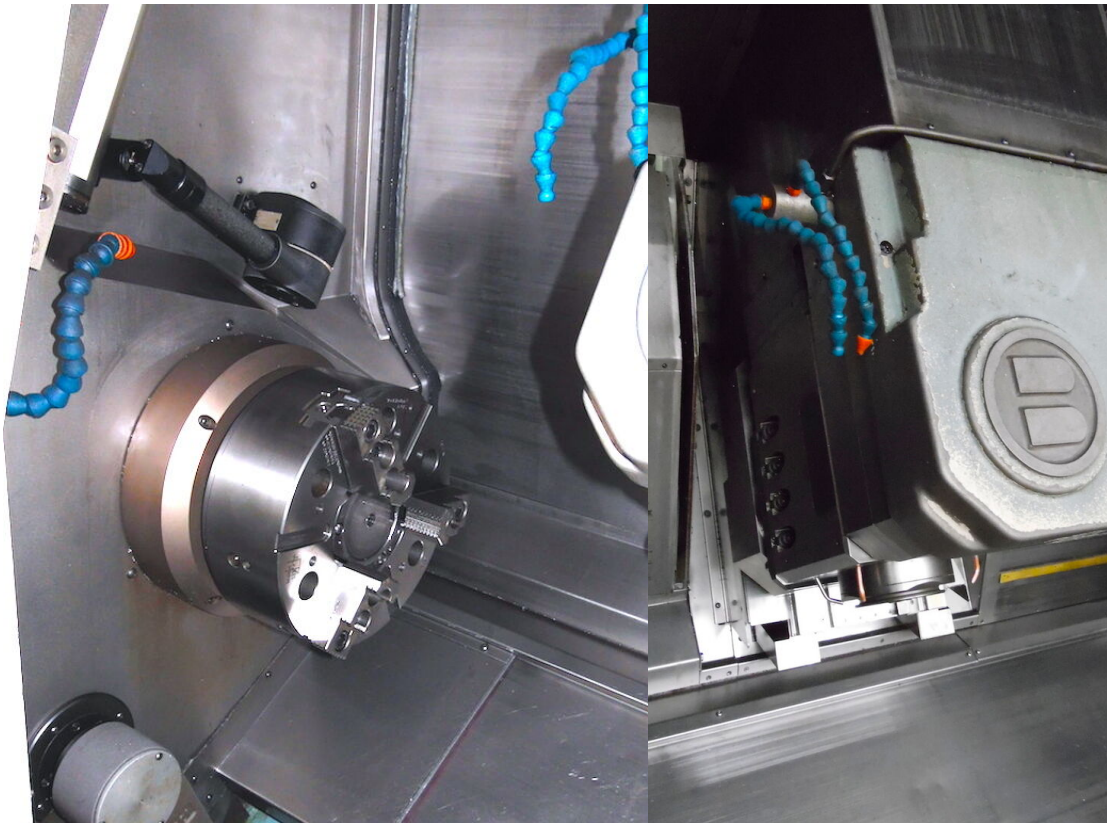

1200

amtec

Gamba Macchine Srl

V.A.T. IT00639540988

C.F./R.I. 01581570171

REA 248813 BS

C.S. 802.165,00 €

Contacts

+39 030 831096

+39 030 8913312

offerte@gambamacchine.it

Where we are

Headquarter and Warehouse 1

Via Artigiani, 32 - 25063

Gardone V.T. Brescia - Italia

Warehouse 2

Via Caduti del lavoro 41, 25030

Coccaglio Brescia - Italia