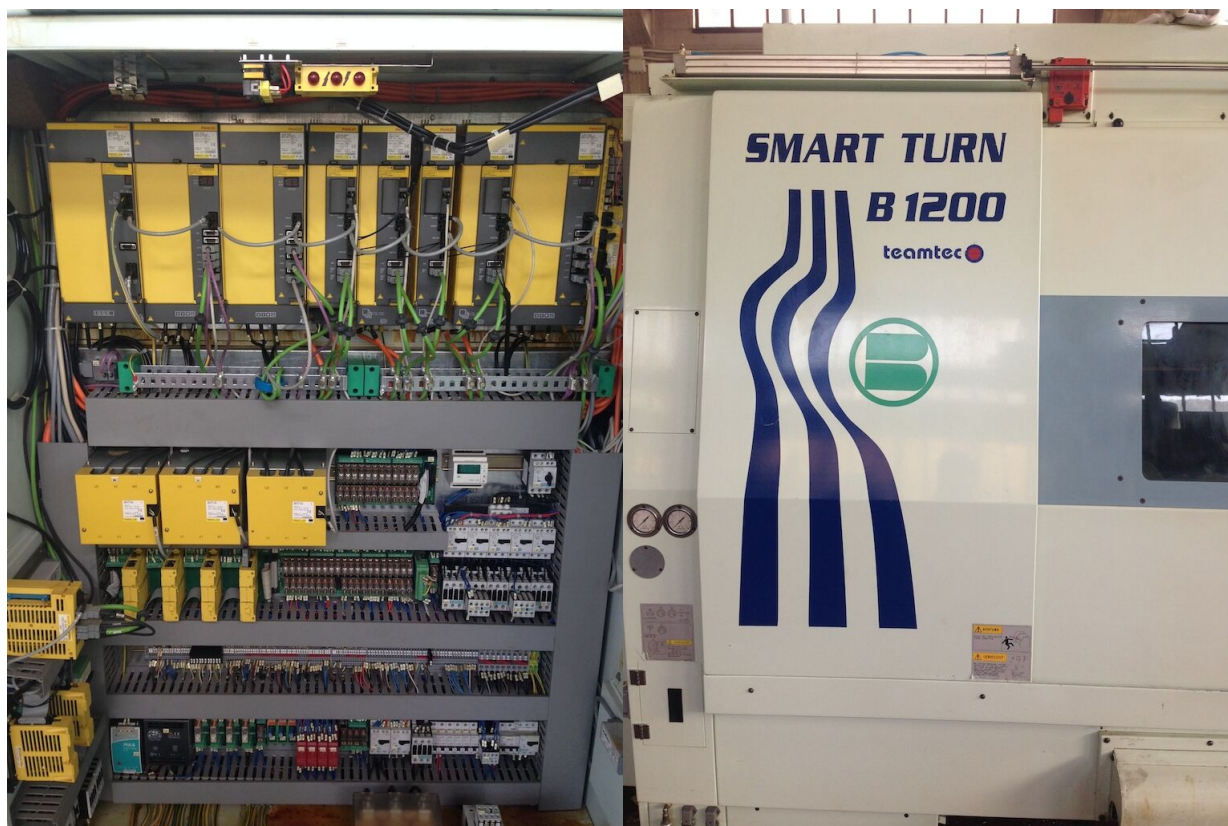

Gamba Macchine Srl

Contacts

Where we are

V.A.T. IT00639540988

+39 030 831096

Headquarter and Warehouse 1

Warehouse 2

C.F./R.I. 01581570171

+39 030 8913312

Via Artigiani, 32 - 25063

Via Caduti del lavoro 41, 25030

REA 248813 BS

offerte@gambamacchine.it

Gardone V.T. Brescia - Italia

Coccaglio Brescia - Italia

C.S. 802.165,00 €