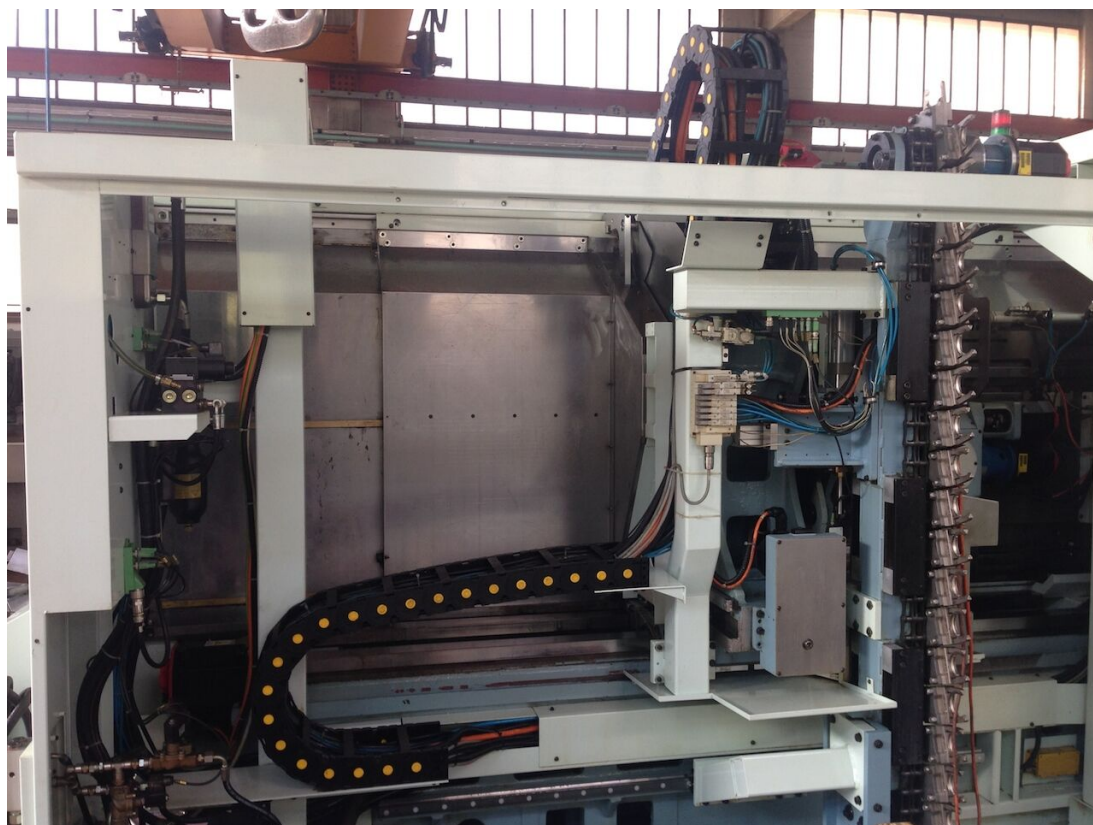

Gamba Macchine Srl

Contacts

Where we are

V.A.T. IT00639540988

+39 030 831096

Headquarter and Warehouse 1

Warehouse 2

C.F./R.I. 01581570171

+39 030 8913312

Via Artigiani, 32 - 25063

Via Caduti del lavoro 41, 25030

REA 248813 BS

offerte@gambamacchine.it

Gardone V.T. Brescia - Italia

Coccaglio Brescia - Italia

C.S. 802.165,00 €