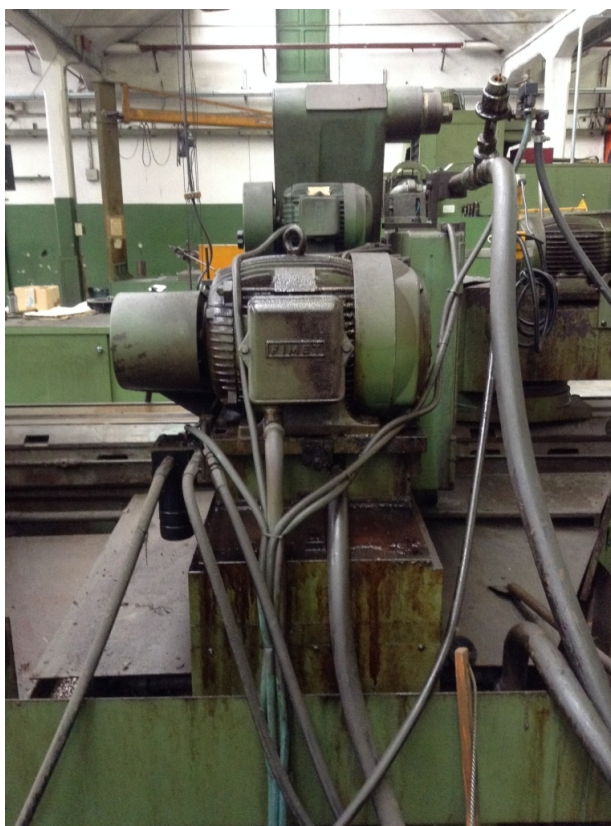

Gamba Macchine Srl

Contacts

Where we are

V.A.T. IT00639540988

+39 030 831096

C.F./R.I. 01581570171

+39 030 8913312

REA 248813 BS

offerte@gambamacchine.it

C.S. 802.165,00 €

Headquarter and Warehouse 1

Via Artigiani, 32 - 25063

Gardone V.T. Brescia - Italia

Warehouse 2

Via Caduti del lavoro 41, 25030

Coccaglio Brescia - Italia