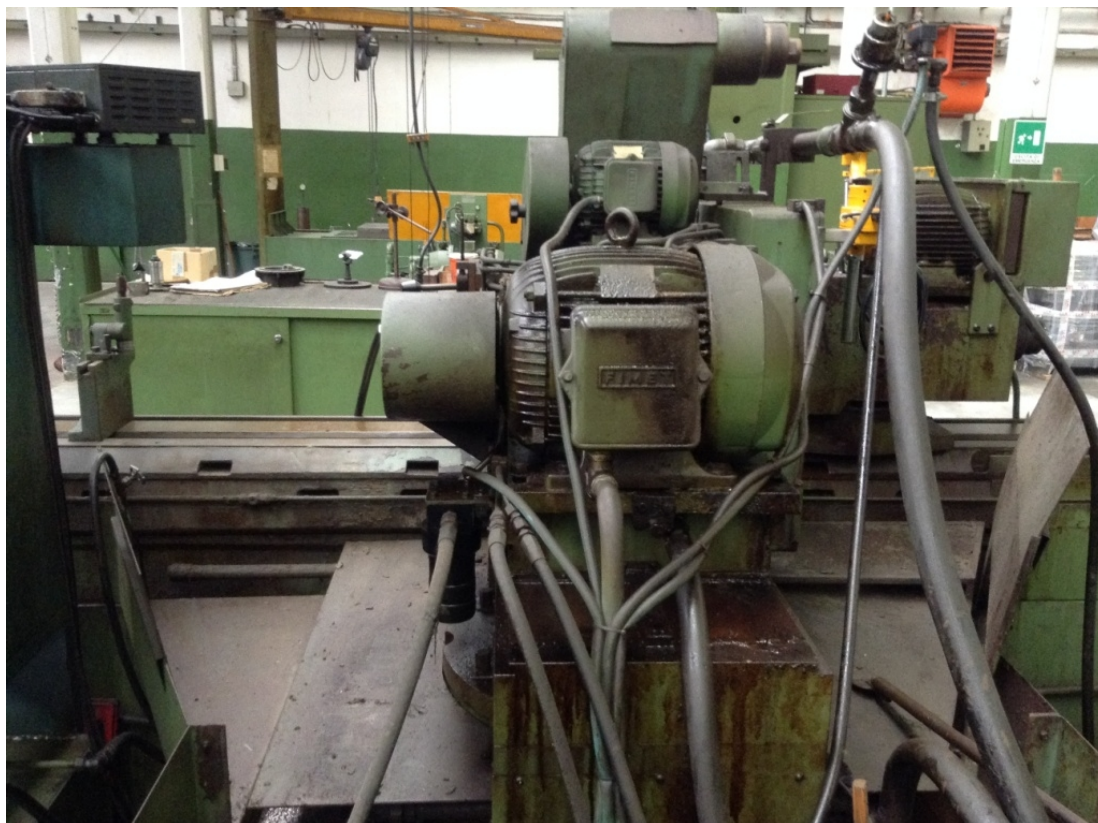

Gamba Macchine Srl

Contacts

Where we are

V.A.T. IT00639540988

+39 030 831096

C.F./R.I. 01581570171

+39 030 8913312

REA 248813 BS

offerte@gambamacchine.it

C.S. 802.165,00 €

Headquarter and Warehouse 1

Via Artigiani, 32 - 25063

Gardone V.T. Brescia - Italia

Warehouse 2

Via Caduti del lavoro 41, 25030

Coccaglio Brescia - Italia