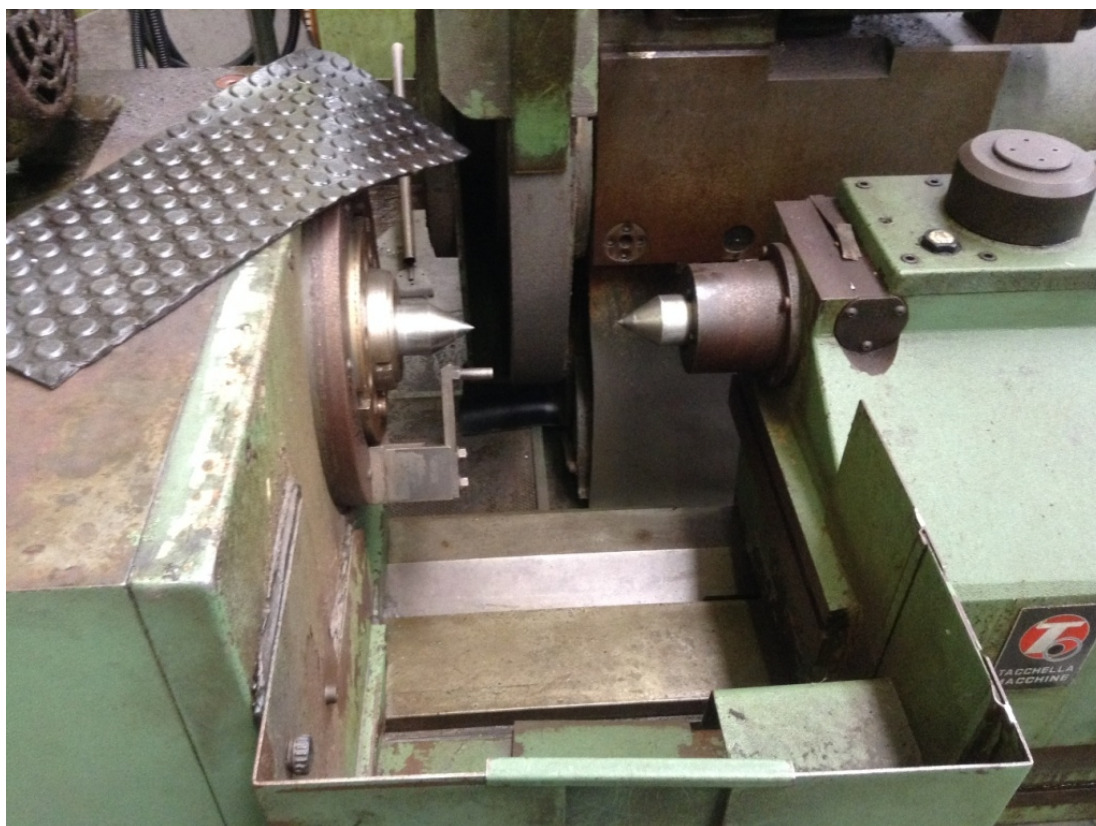

Gamba Macchine Srl

Contacts

Where we are

V.A.T. IT00639540988

+39 030 831096

Headquarter and Warehouse 1

Warehouse 2

C.F./R.I. 01581570171

+39 030 8913312

Via Artigiani, 32 - 25063

Via Caduti del lavoro 41, 25030

REA 248813 BS

offerte@gambamacchine.it

Gardone V.T. Brescia - Italia

Coccaglio Brescia - Italia

C.S. 802.165,00 €