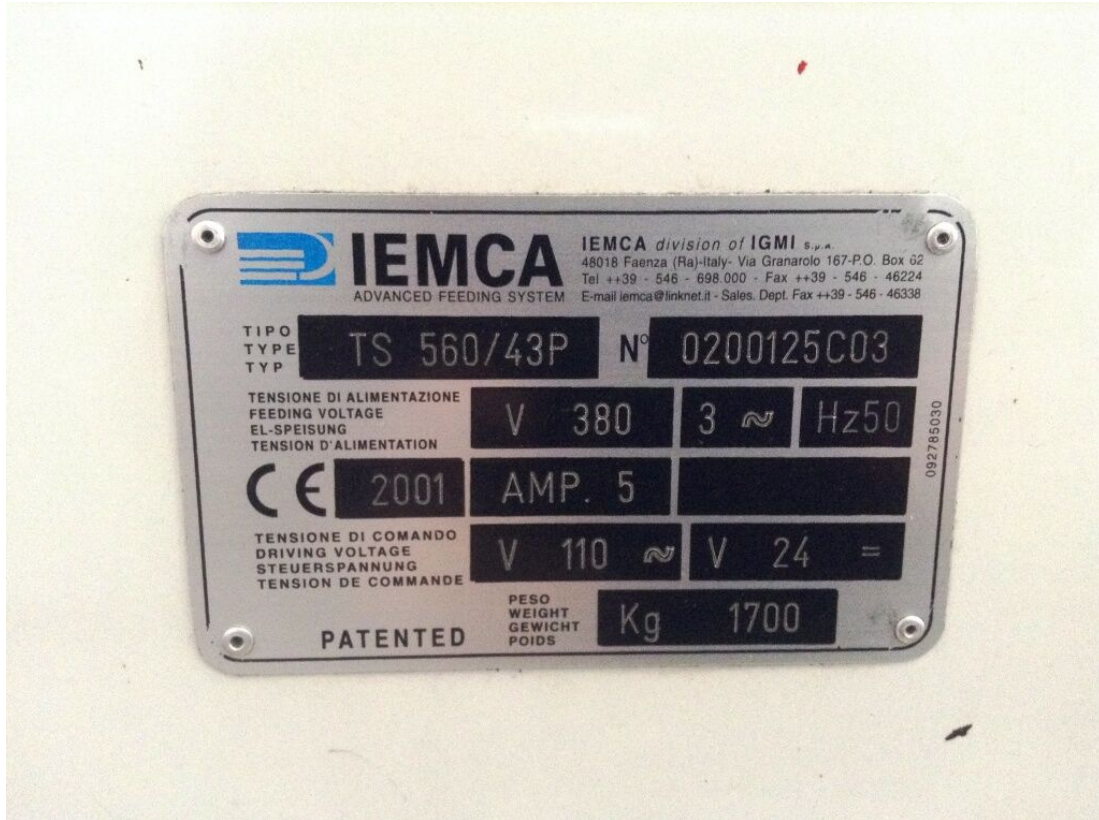

Gamba Macchine Srl

V.A.T. IT00639540988

C.F./R.I. 01581570171

REA 248813 BS

C.S. 802.165,00 €

Contacts

+39 030 831096

+39 030 8913312

offerte@gambamacchine.it

Where we are

Headquarter and Warehouse 1

Via Artigiani, 32 - 25063

Gardone V.T. Brescia - Italia

Warehouse 2

Via Caduti del lavoro 41, 25030

Coccaglio Brescia - Italia