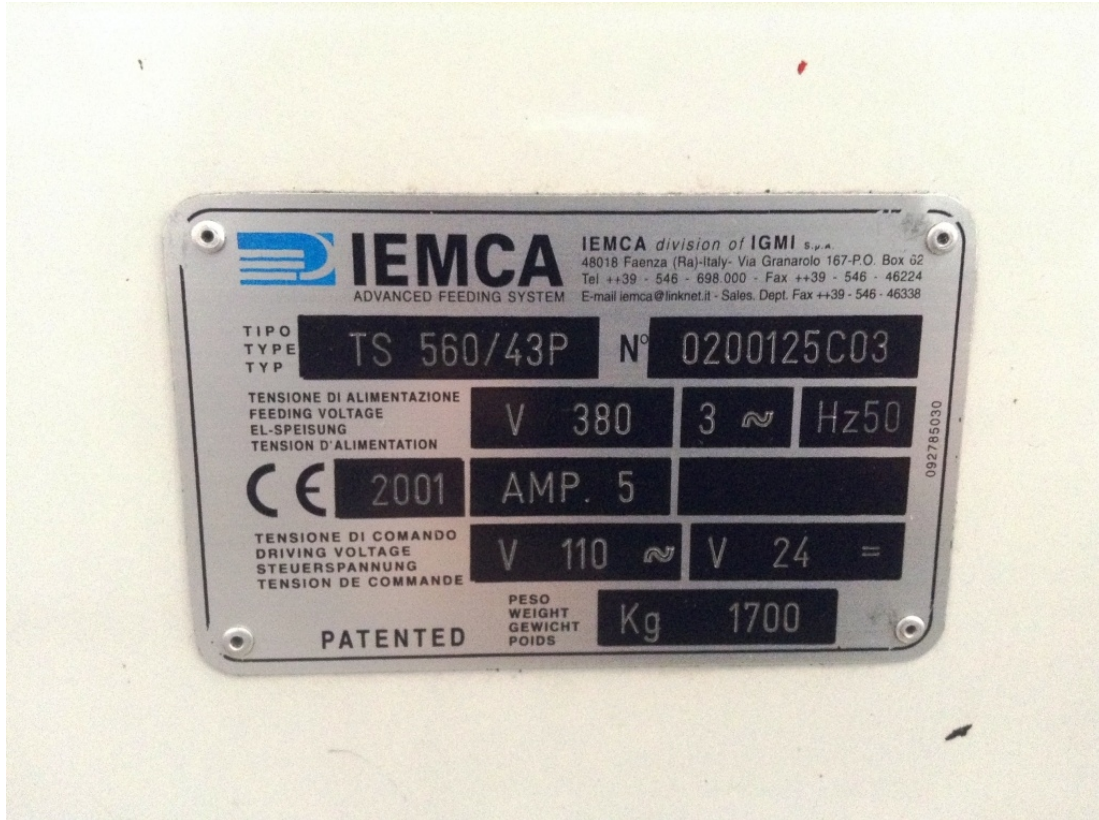

Gamba Macchine Srl

V.A.T. IT00639540988

C.F./R.I. 01581570171

REA 248813 BS

C.S. 802.165,00 €

Contacts

+39 030 831096

+39 030 8913312

offerte@gambamacchine.it

Where we are

Headquarter and Warehouse 1

Via Artigiani, 32 - 25063

Gardone V.T. Brescia - Italia

Warehouse 2

Via Caduti del lavoro 41, 25030

Coccaglio Brescia - Italia