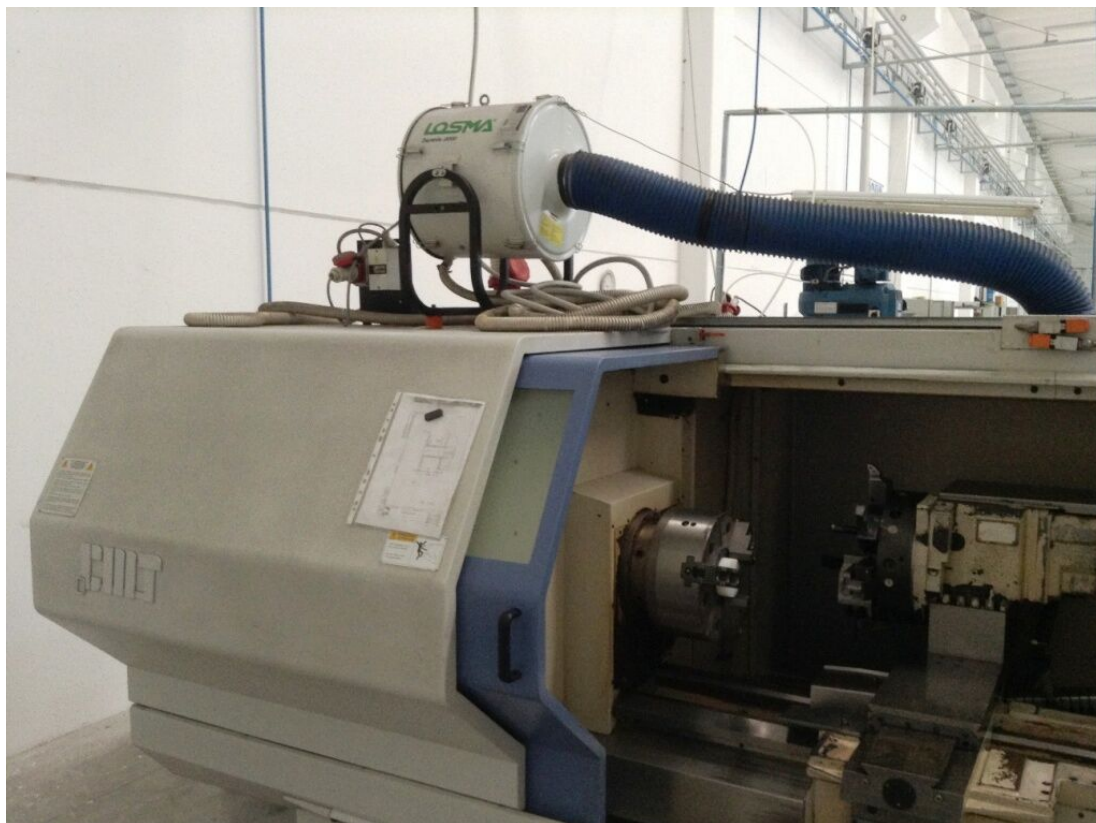

Gamba Macchine Srl

V.A.T. IT00639540988

C.F./R.I. 01581570171

REA 248813 BS

C.S. 802.165,00 €

Contacts

+39 030 831096

+39 030 8913312

offerte@gambamacchine.it

Where we are

Headquarter and Warehouse 1

Via Artigiani, 32 - 25063

Gardone V.T. Brescia - Italia

Warehouse 2

Via Caduti del lavoro 41, 25030

Coccaglio Brescia - Italia