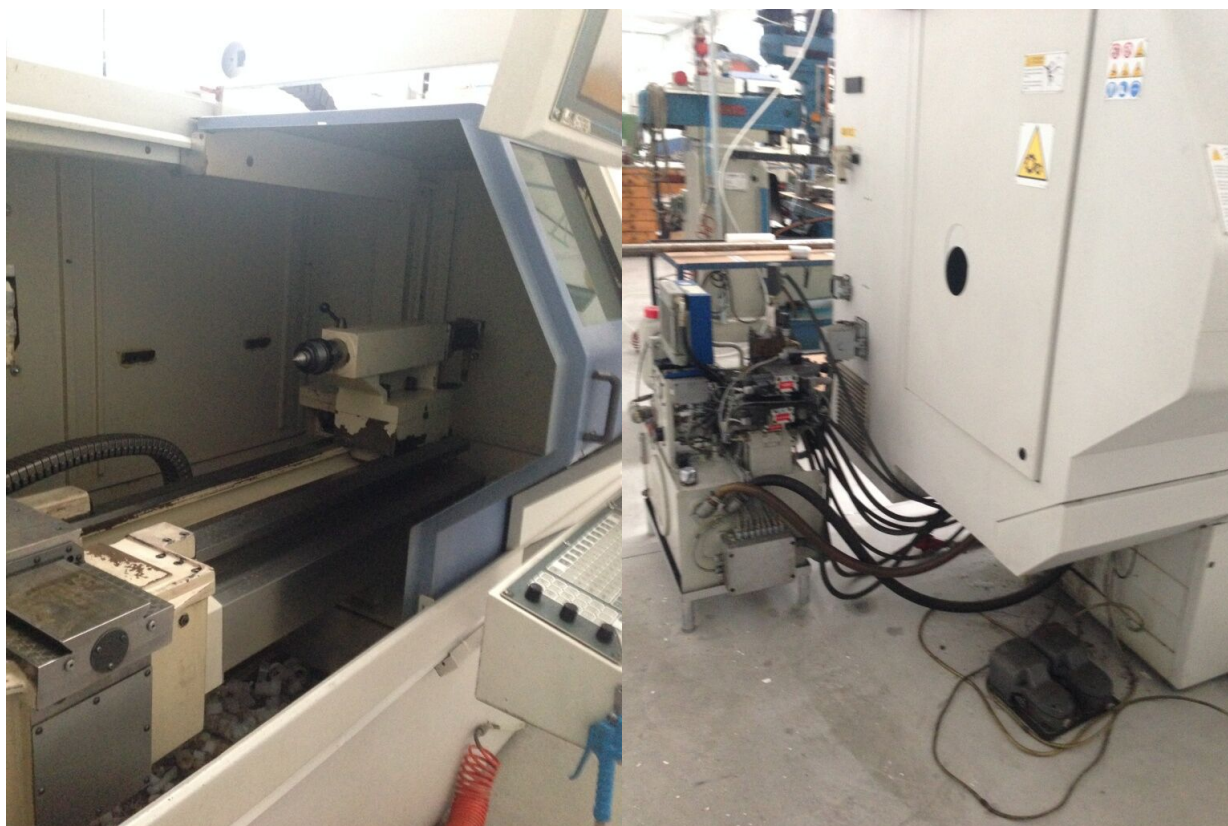

Gamba Macchine Srl

Contacts

Where we are

V.A.T. IT00639540988

+39 030 831096

Headquarter and Warehouse 1

Warehouse 2

C.F./R.I. 01581570171

+39 030 8913312

Via Artigiani, 32 - 25063

Via Caduti del lavoro 41, 25030

REA 248813 BS

offerte@gambamacchine.it

Gardone V.T. Brescia - Italia

Coccaglio Brescia - Italia

C.S. 802.165,00 €