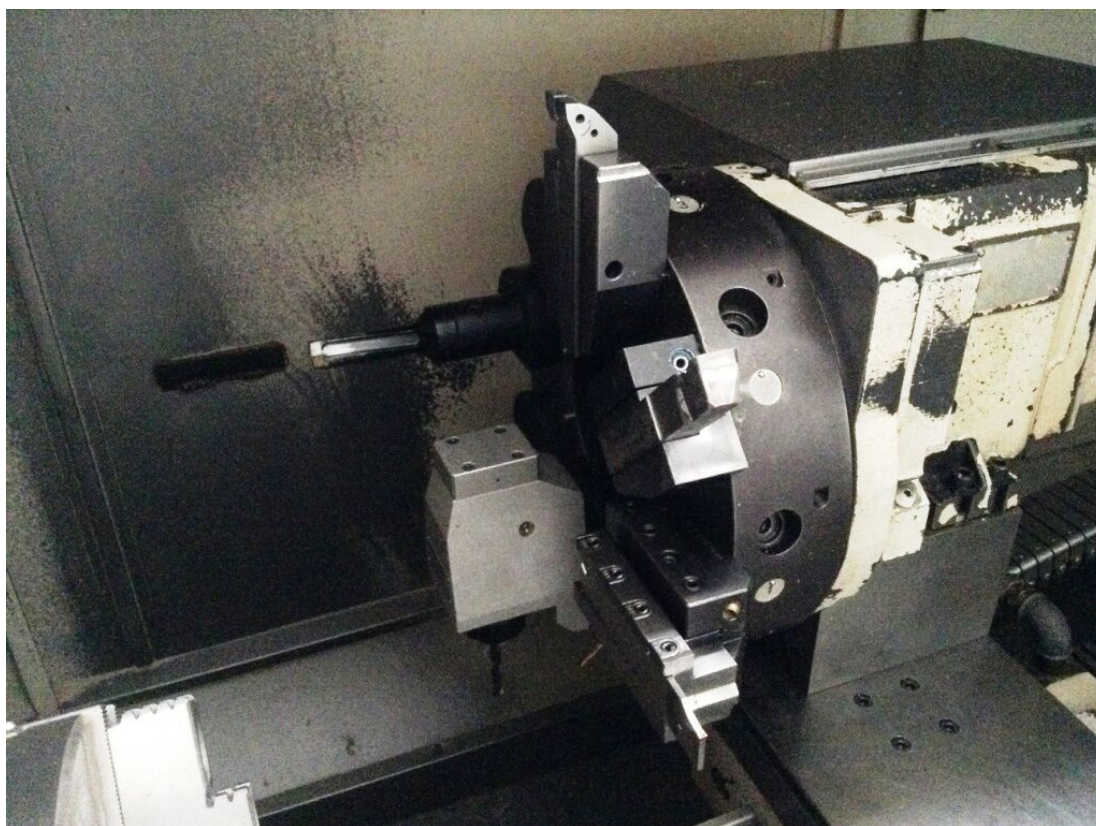

Gamba Macchine Srl

V.A.T. IT00639540988

C.F./R.I. 01581570171

REA 248813 BS

C.S. 802.165,00 €

Contacts

+39 030 831096

+39 030 8913312

offerte@gambamacchine.it

Where we are

Headquarter and Warehouse 1

Via Artigiani, 32 - 25063

Gardone V.T. Brescia - Italia

Warehouse 2

Via Caduti del lavoro 41, 25030

Coccaglio Brescia - Italia