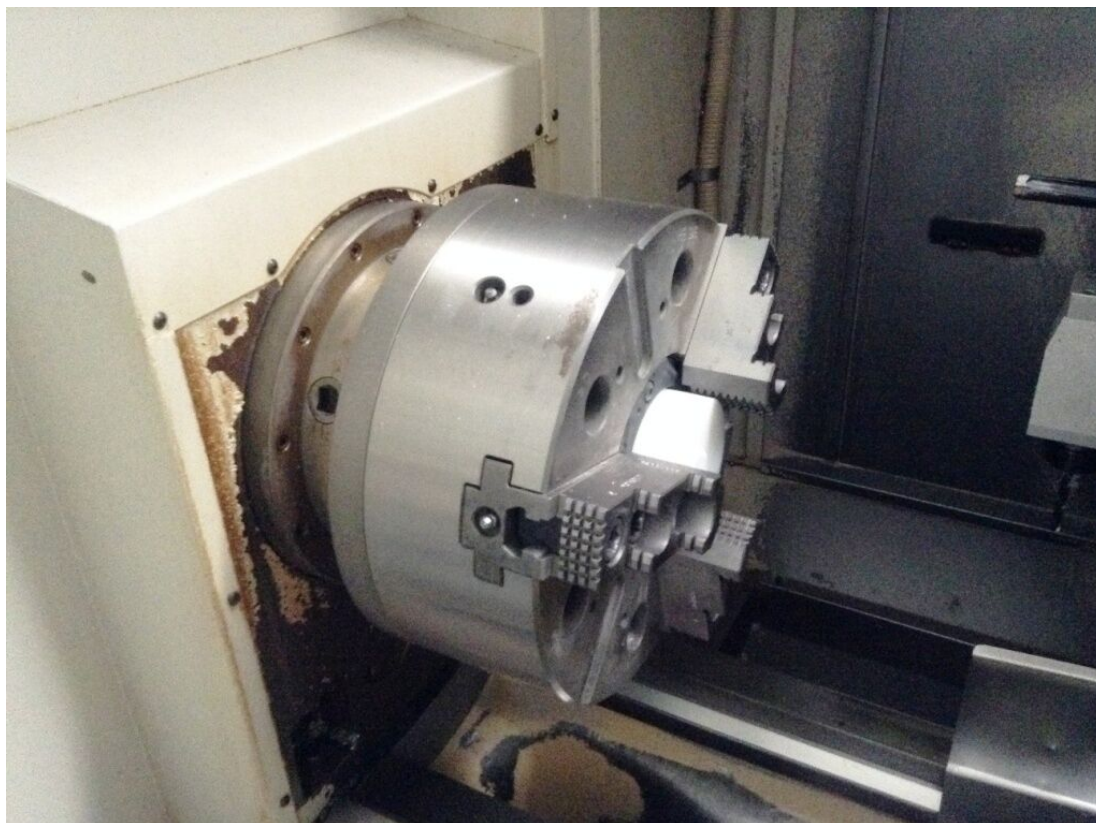

Gamba Macchine Srl

Contacts

Where we are

V.A.T. IT00639540988

+39 030 831096

Headquarter and Warehouse 1

C.F./R.I. 01581570171

+39 030 8913312

Via Artigiani, 32 - 25063

REA 248813 BS

offerte@gambamacchine.it

Gardone V.T. Brescia - Italia

C.S. 802.165,00 €

Warehouse 2

Via Caduti del lavoro 41, 25030

Coccaglio Brescia - Italia