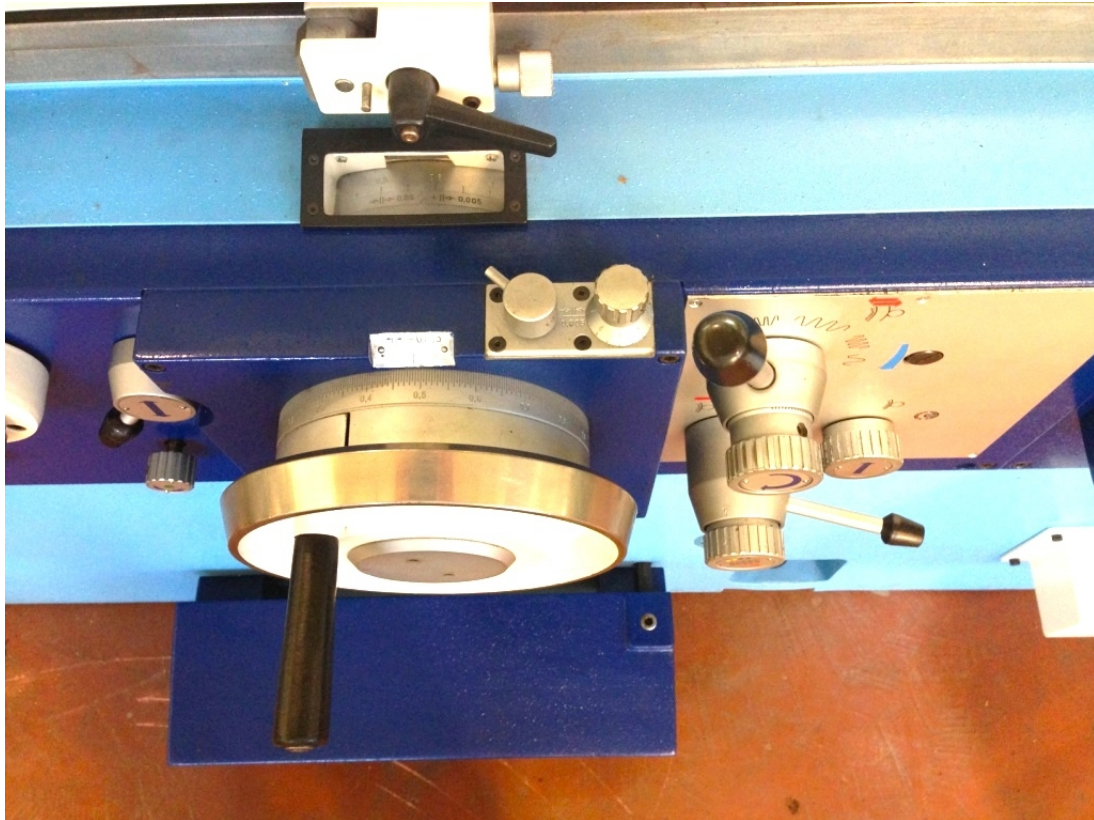

Gamba Macchine Srl

V.A.T. IT00639540988

C.F./R.I. 01581570171

REA 248813 BS

C.S. 802.165,00 €

Contacts

+39 030 831096

+39 030 8913312

offerte@gambamacchine.it

Where we are

Headquarter and Warehouse 1

Via Artigiani, 32 - 25063

Gardone V.T. Brescia - Italia

Warehouse 2

Via Caduti del lavoro 41, 25030

Coccaglio Brescia - Italia