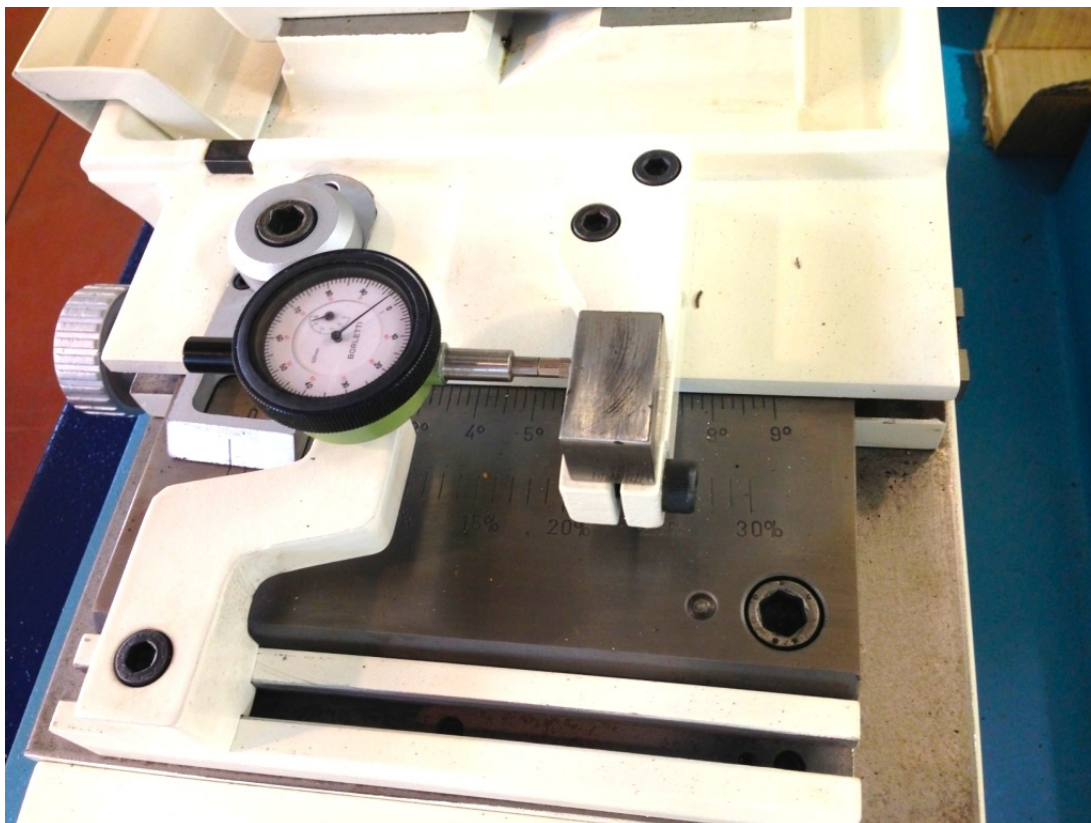

Gamba Macchine Srl

Contacts

Where we are

V.A.T. IT00639540988

+39 030 831096

Headquarter and Warehouse 1

Warehouse 2

C.F./R.I. 01581570171

+39 030 8913312

Via Artigiani, 32 - 25063

Via Caduti del lavoro 41, 25030

REA 248813 BS

offerte@gambamacchine.it

Gardone V.T. Brescia - Italia

Coccaglio Brescia - Italia

C.S. 802.165,00 €