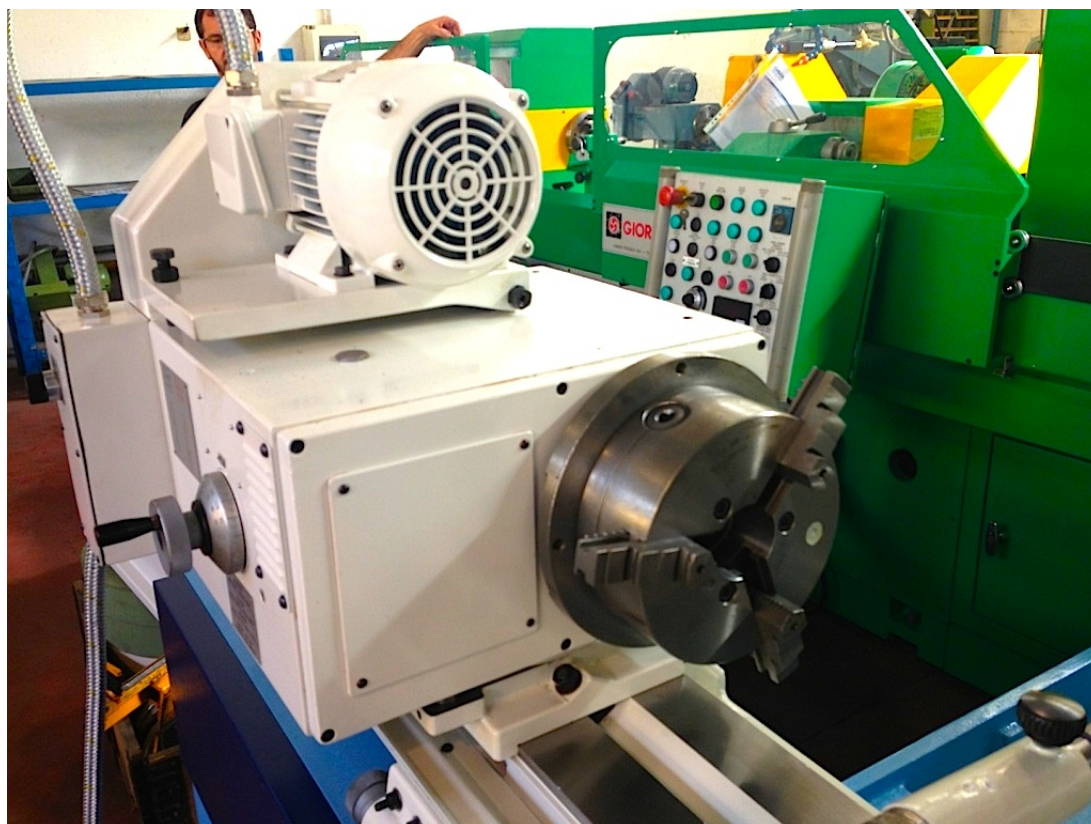

Gamba Macchine Srl

Contacts

Where we are

V.A.T. IT00639540988

+39 030 831096

Headquarter and Warehouse 1

Warehouse 2

C.F./R.I. 01581570171

+39 030 8913312

Via Artigiani, 32 - 25063

Via Caduti del lavoro 41, 25030

REA 248813 BS

offerte@gambamacchine.it

Gardone V.T. Brescia - Italia

Coccaglio Brescia - Italia

C.S. 802.165,00 €