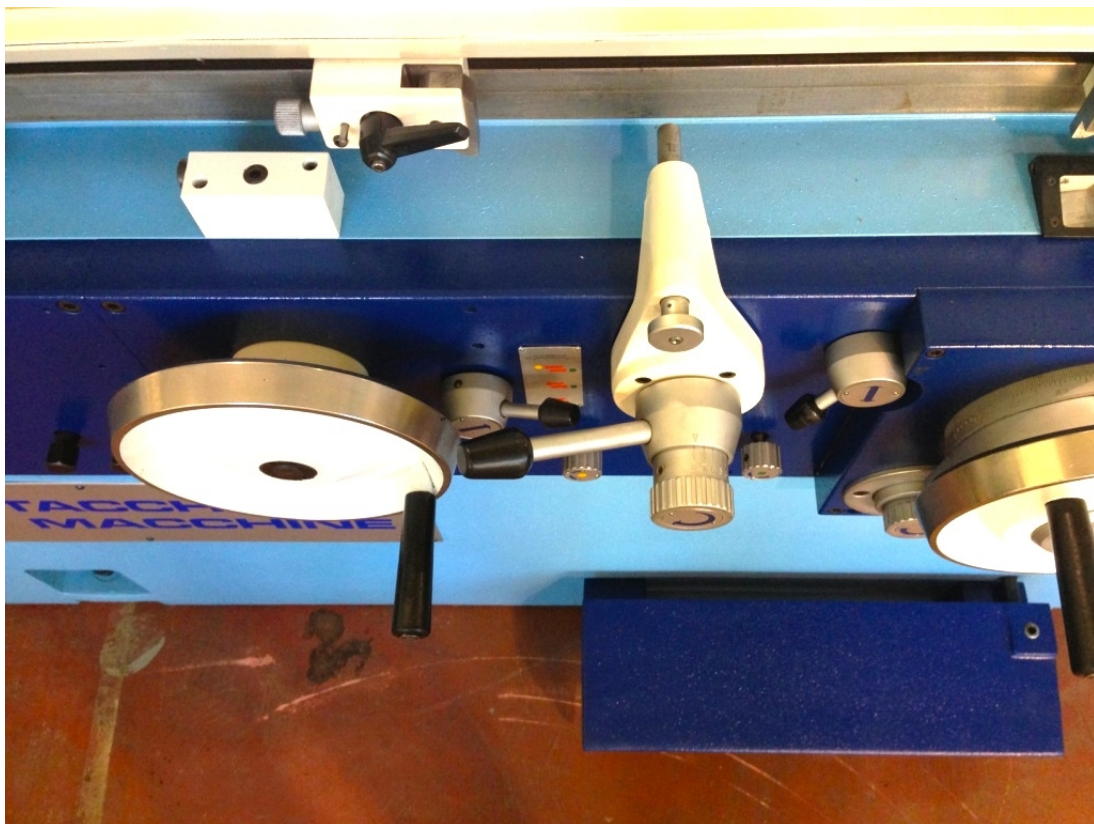

Gamba Macchine Srl

V.A.T. IT00639540988

C.F./R.I. 01581570171

REA 248813 BS

C.S. 802.165,00 €

Contacts

+39 030 831096

+39 030 8913312

offerte@gambamacchine.it

Where we are

Headquarter and Warehouse 1

Via Artigiani, 32 - 25063

Gardone V.T. Brescia - Italia

Warehouse 2

Via Caduti del lavoro 41, 25030

Coccaglio Brescia - Italia