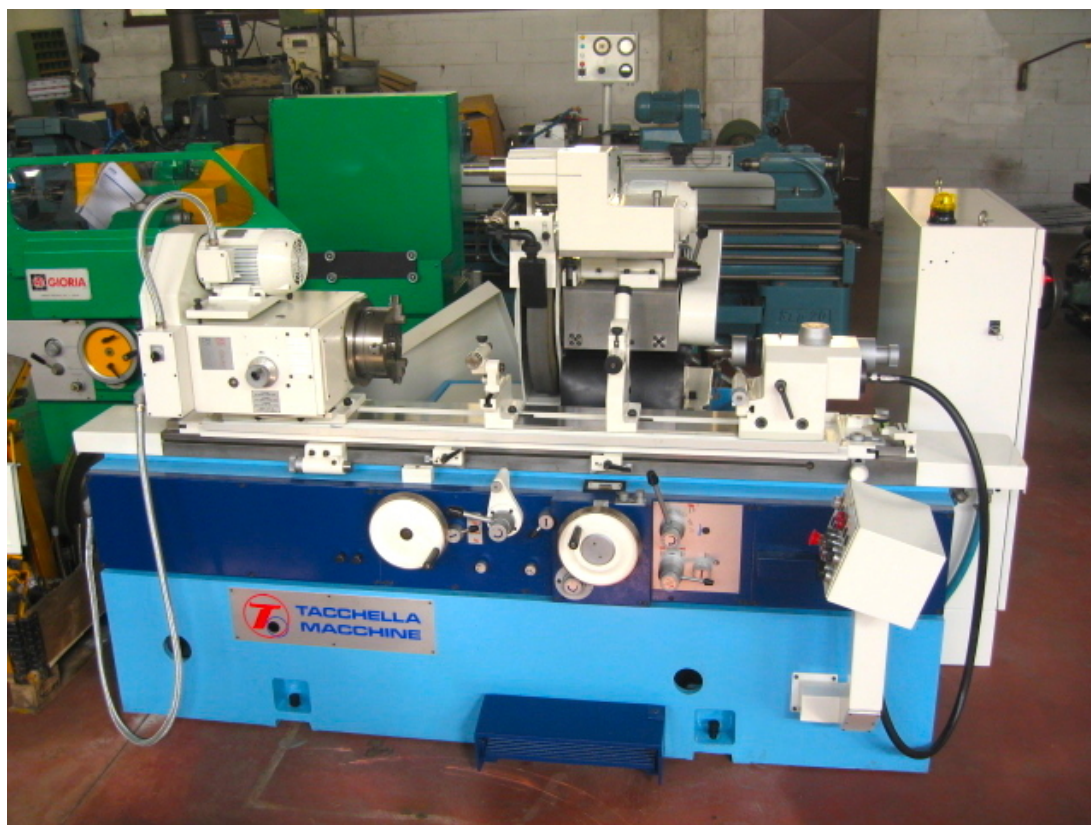

Gamba Macchine Srl

V.A.T. IT00639540988

C.F./R.I. 01581570171

REA 248813 BS

C.S. 802.165,00 €

Contacts

+39 030 831096

+39 030 8913312

offerte@gambamacchine.it

Where we are

Headquarter and Warehouse 1

Via Artigiani, 32 - 25063

Gardone V.T. Brescia - Italia

Warehouse 2

Via Caduti del lavoro 41, 25030

Coccaglio Brescia - Italia