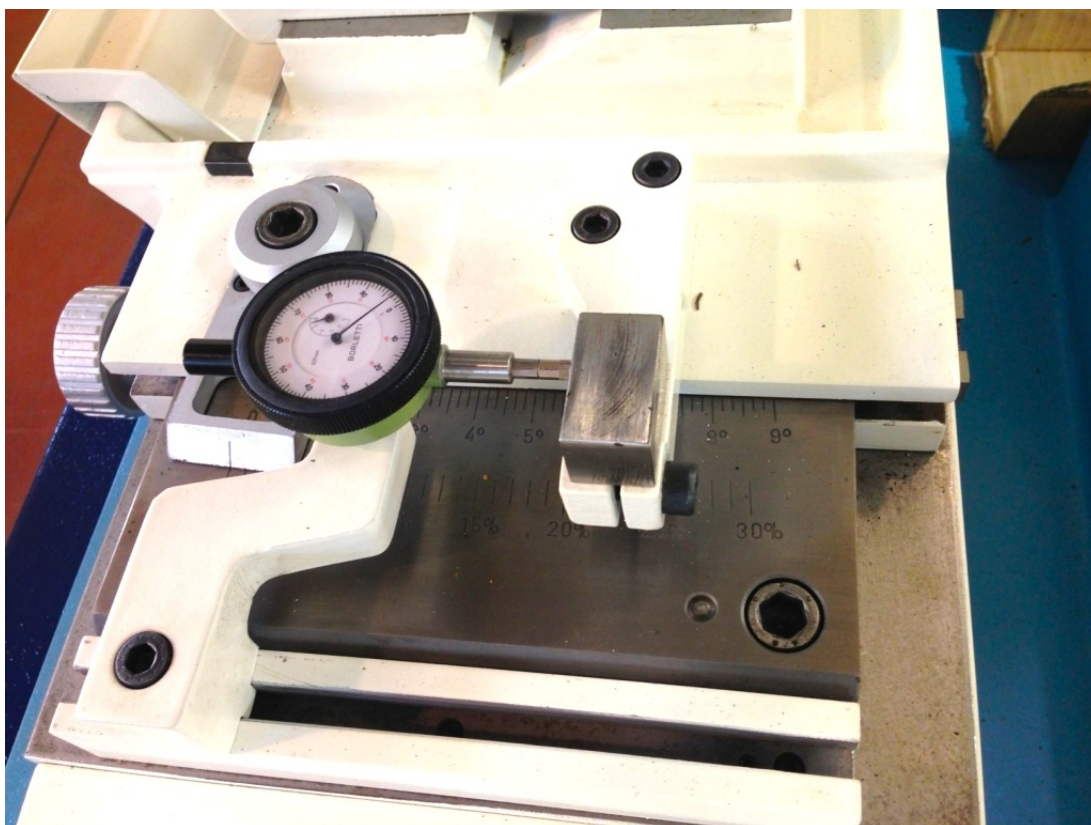

Gamba Macchine Srl

Contacts

Where we are

V.A.T. IT00639540988

+39 030 831096

Headquarter and Warehouse 1

Warehouse 2

C.F./R.I. 01581570171

+39 030 8913312

Via Artigiani, 32 - 25063

Via Caduti del lavoro 41, 25030

REA 248813 BS

offerte@gambamacchine.it

Gardone V.T. Brescia - Italia

Coccaglio Brescia - Italia

C.S. 802.165,00 €