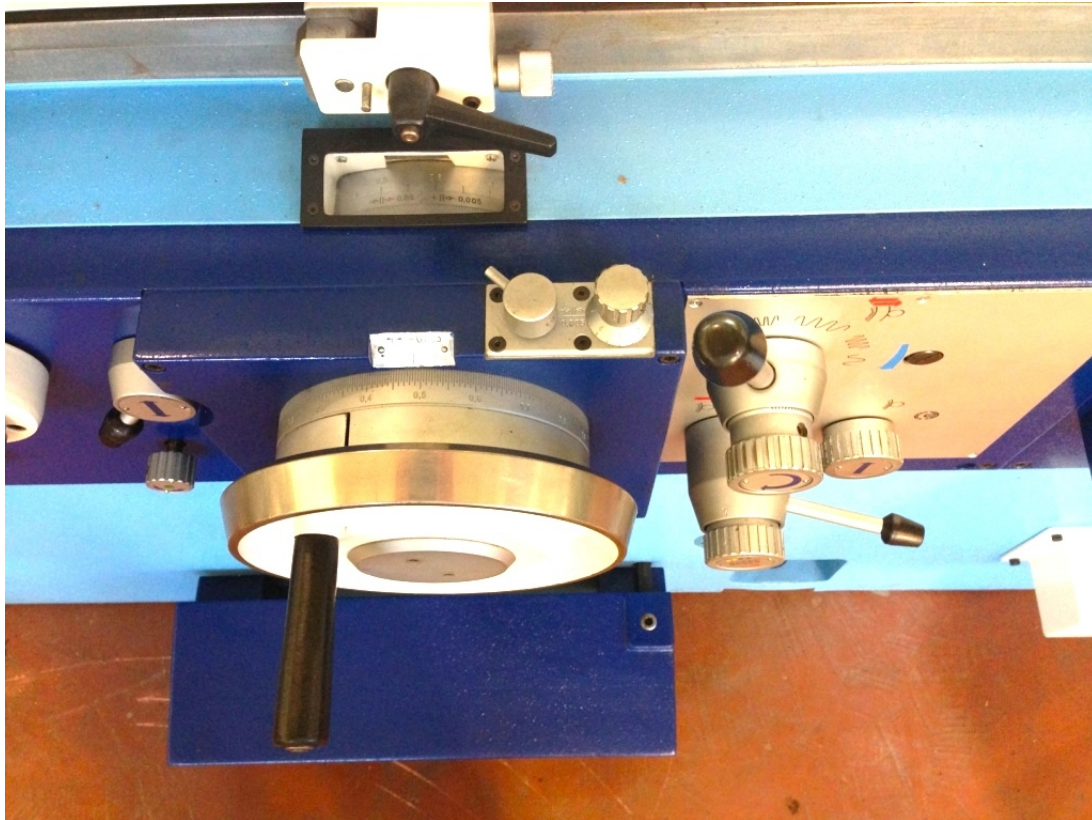

Gamba Macchine Srl

V.A.T. IT00639540988

C.F./R.I. 01581570171

REA 248813 BS

C.S. 802.165,00 €

Contacts

+39 030 831096

+39 030 8913312

offerte@gambamacchine.it

Where we are

Headquarter and Warehouse 1

Via Artigiani, 32 - 25063

Gardone V.T. Brescia - Italia

Warehouse 2

Via Caduti del lavoro 41, 25030

Coccaglio Brescia - Italia