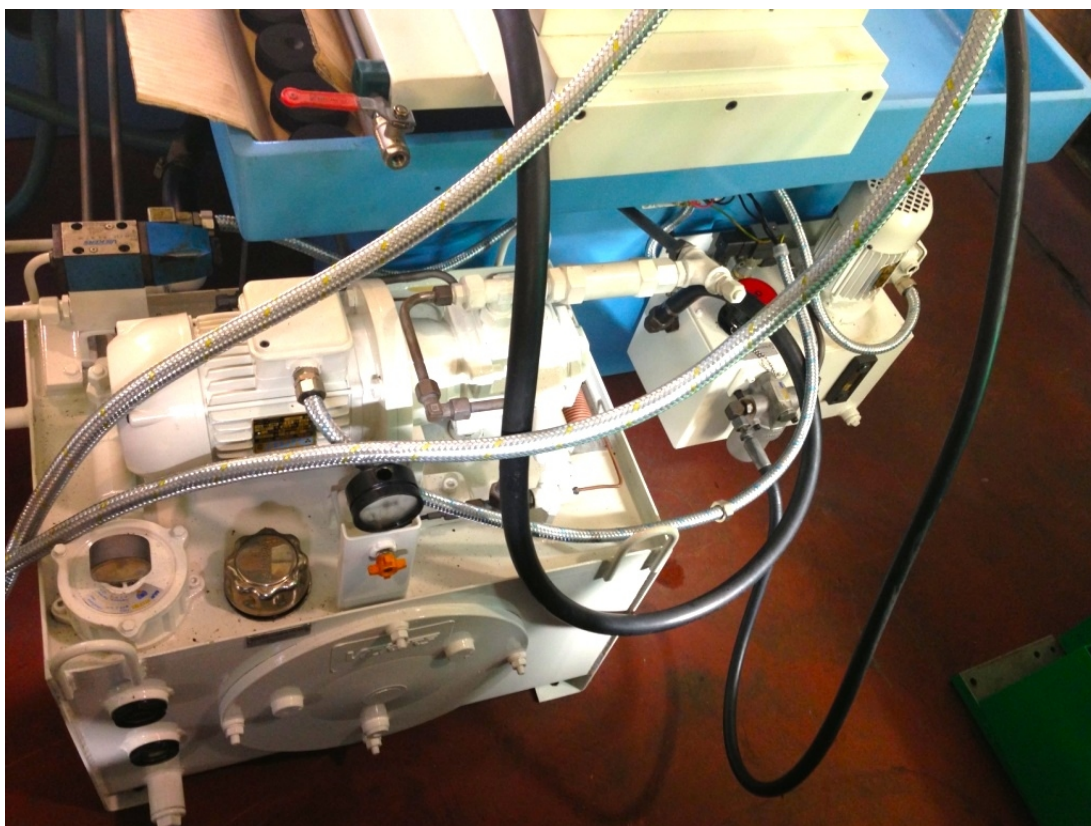

Gamba Macchine Srl

Contacts

Where we are

V.A.T. IT00639540988

+39 030 831096

Headquarter and Warehouse 1

Warehouse 2

C.F./R.I. 01581570171

+39 030 8913312

Via Artigiani, 32 - 25063

Via Caduti del lavoro 41, 25030

REA 248813 BS

offerte@gambamacchine.it

Gardone V.T. Brescia - Italia

Coccaglio Brescia - Italia

C.S. 802.165,00 €