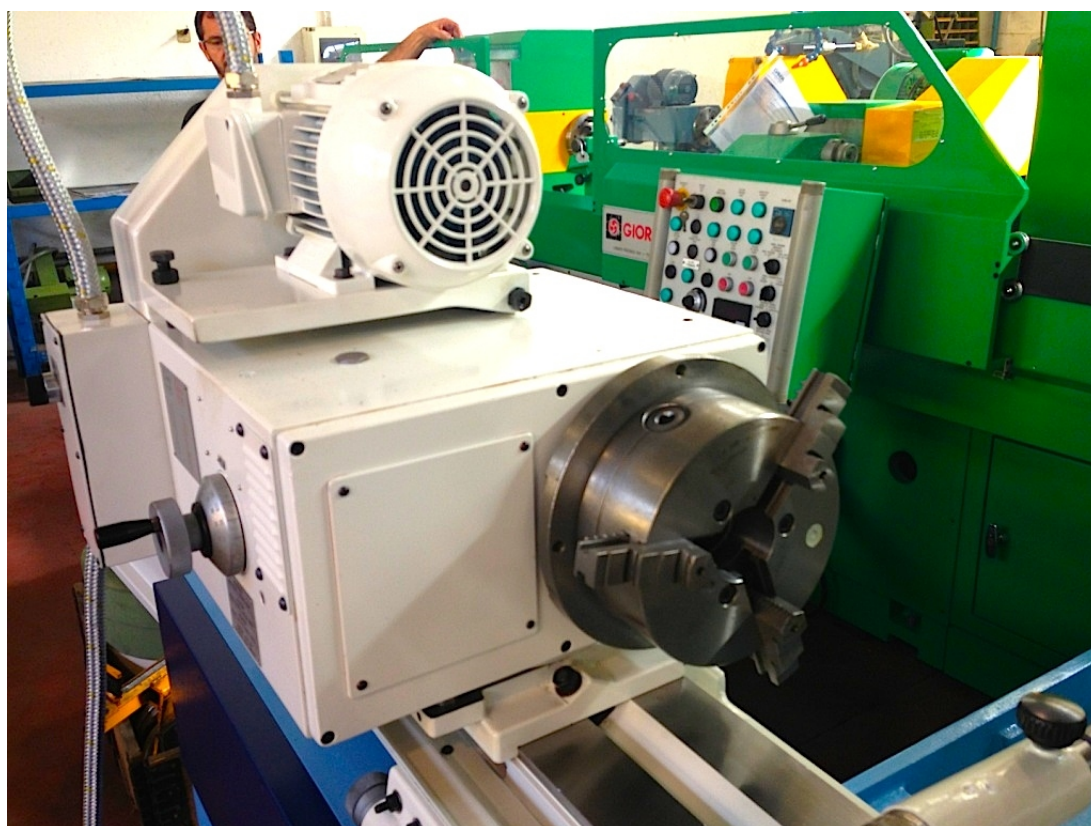

Gamba Macchine Srl

Contacts

Where we are

V.A.T. IT00639540988

+39 030 831096

Headquarter and Warehouse 1

Warehouse 2

C.F./R.I. 01581570171

+39 030 8913312

Via Artigiani, 32 - 25063

Via Caduti del lavoro 41, 25030

REA 248813 BS

offerte@gambamacchine.it

Gardone V.T. Brescia - Italia

Coccaglio Brescia - Italia

C.S. 802.165,00 €