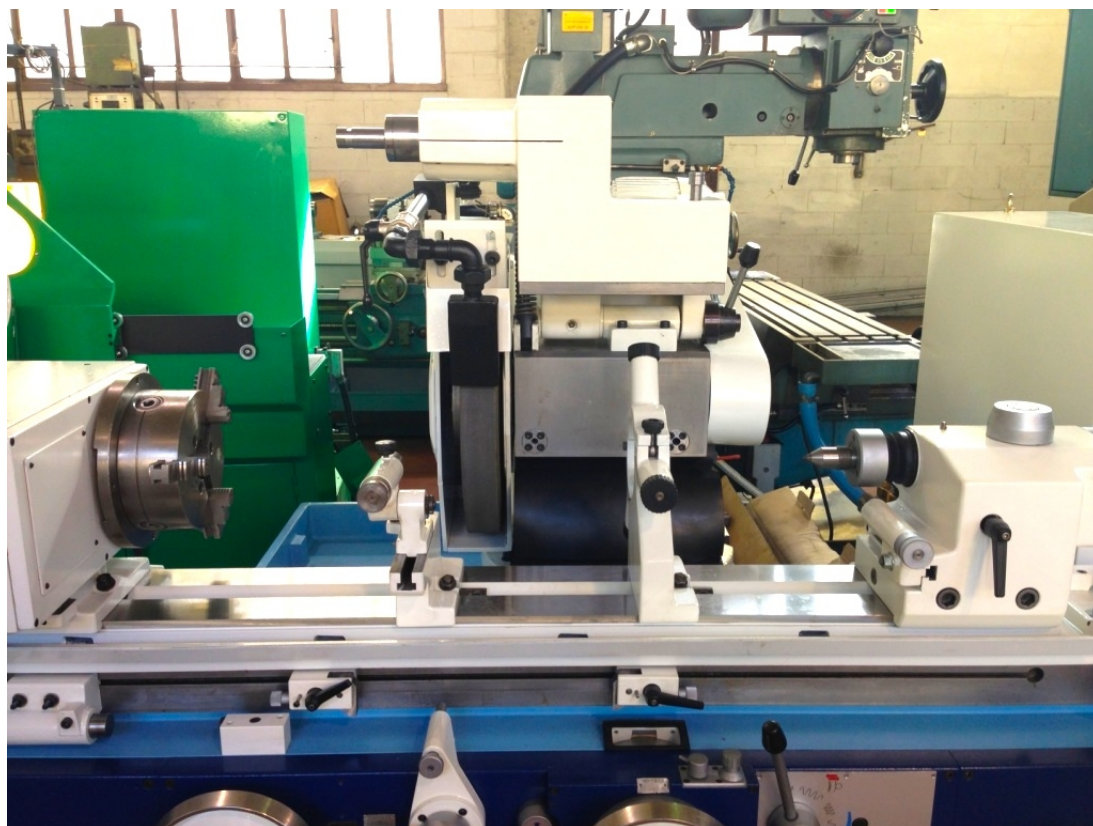

Gamba Macchine Srl

Contacts

Where we are

V.A.T. IT00639540988

+39 030 831096

Headquarter and Warehouse 1

Warehouse 2

C.F./R.I. 01581570171

+39 030 8913312

Via Artigiani, 32 - 25063

Via Caduti del lavoro 41, 25030

REA 248813 BS

offerte@gambamacchine.it

Gardone V.T. Brescia - Italia

Coccaglio Brescia - Italia

C.S. 802.165,00 €