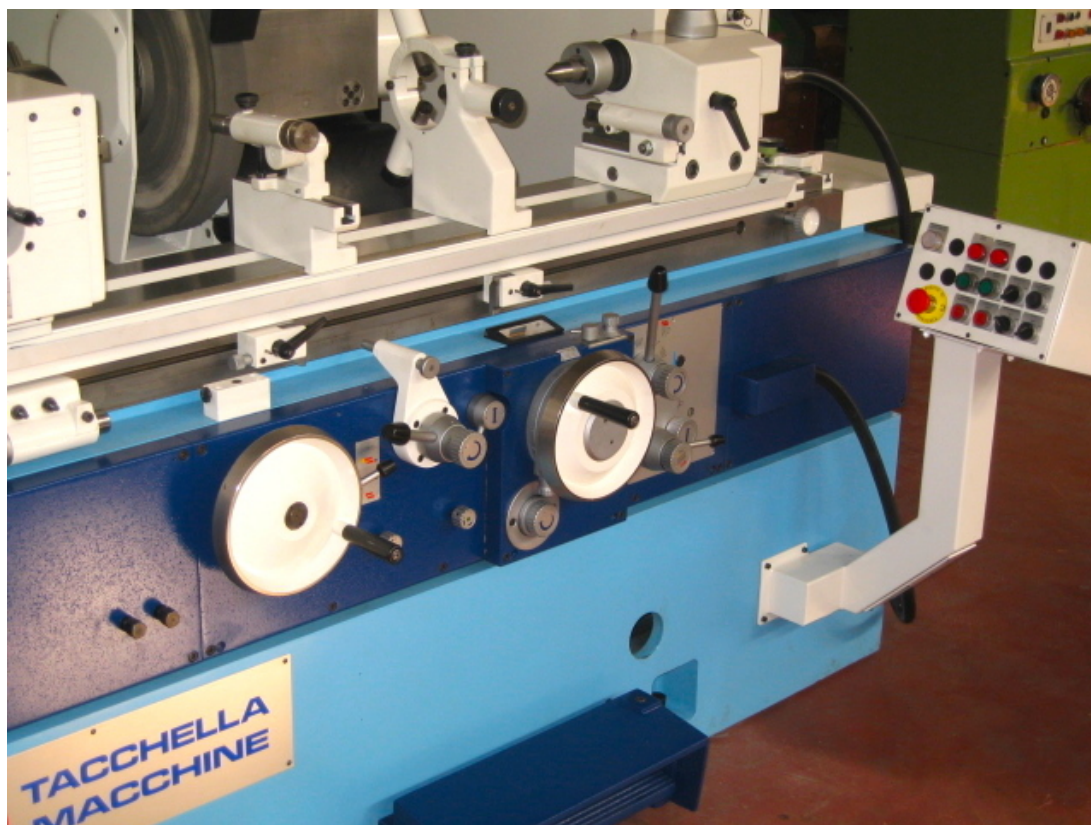

Gamba Macchine Srl

Contacts

Where we are

V.A.T. IT00639540988

+39 030 831096

Headquarter and Warehouse 1

Warehouse 2

C.F./R.I. 01581570171

+39 030 8913312

Via Artigiani, 32 - 25063

Via Caduti del lavoro 41, 25030

REA 248813 BS

offerte@gambamacchine.it

Gardone V.T. Brescia - Italia

Coccaglio Brescia - Italia

C.S. 802.165,00 €