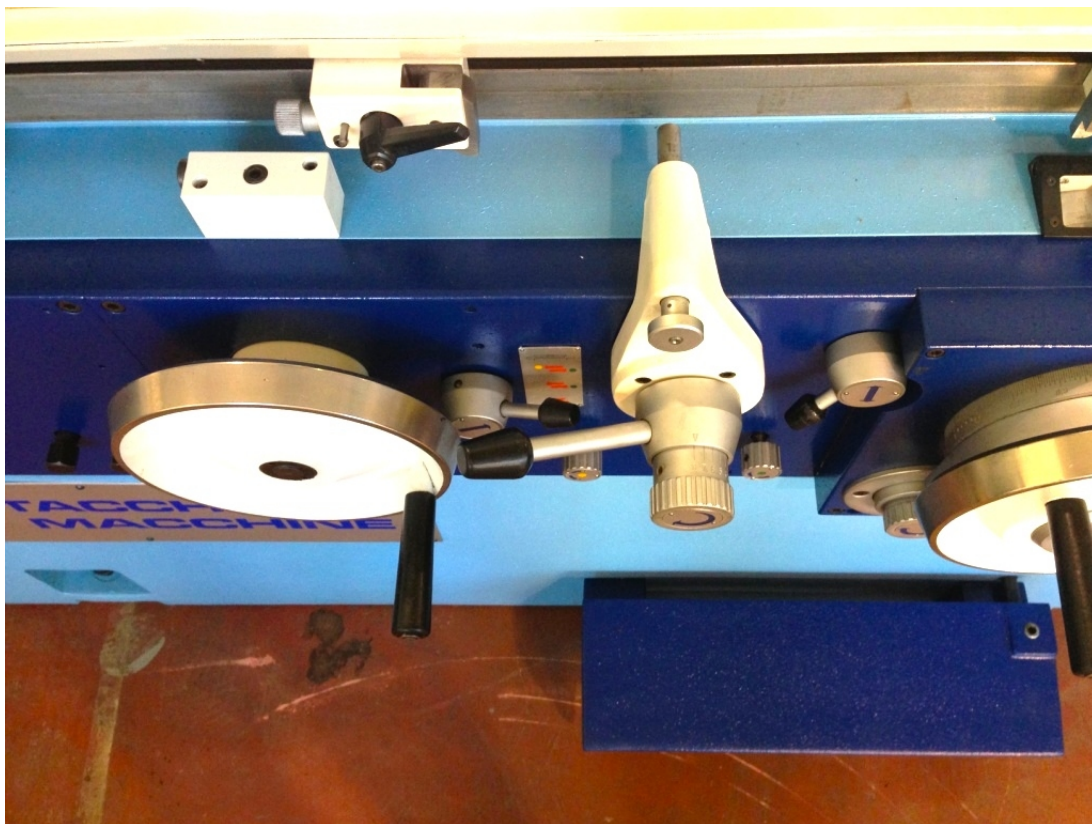

Gamba Macchine Srl

V.A.T. IT00639540988

C.F./R.I. 01581570171

REA 248813 BS

C.S. 802.165,00 €

Contacts

+39 030 831096

+39 030 8913312

offerte@gambamacchine.it

Where we are

Headquarter and Warehouse 1

Via Artigiani, 32 - 25063

Gardone V.T. Brescia - Italia

Warehouse 2

Via Caduti del lavoro 41, 25030

Coccaglio Brescia - Italia