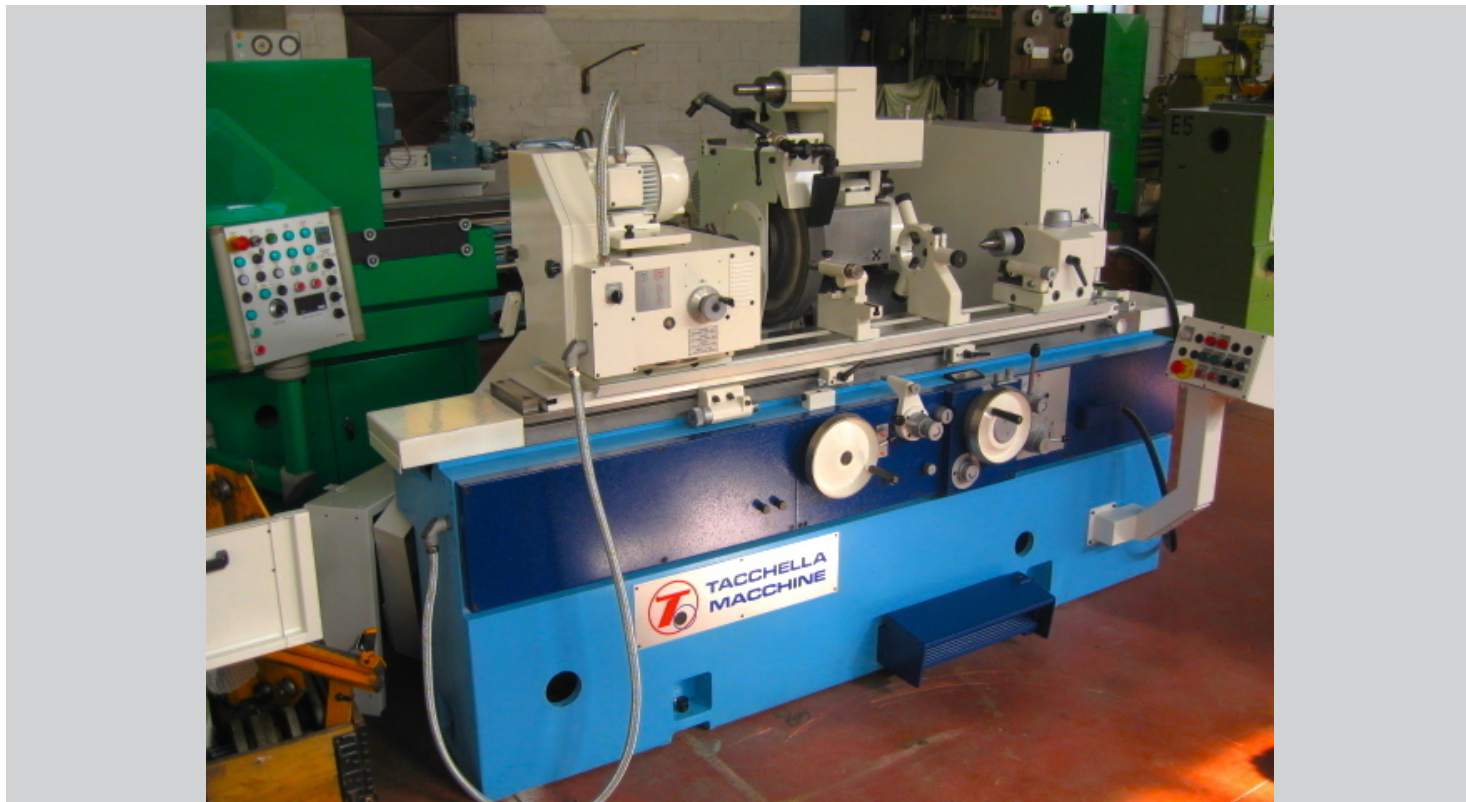

TACCHELLA 1018 UM

Category Grinding Machine

Type ID/OD

Made TACCHELLA

Model 1018 UM

Capacity 355x1000 mm

Technical specifications

Gamba Macchine Srl