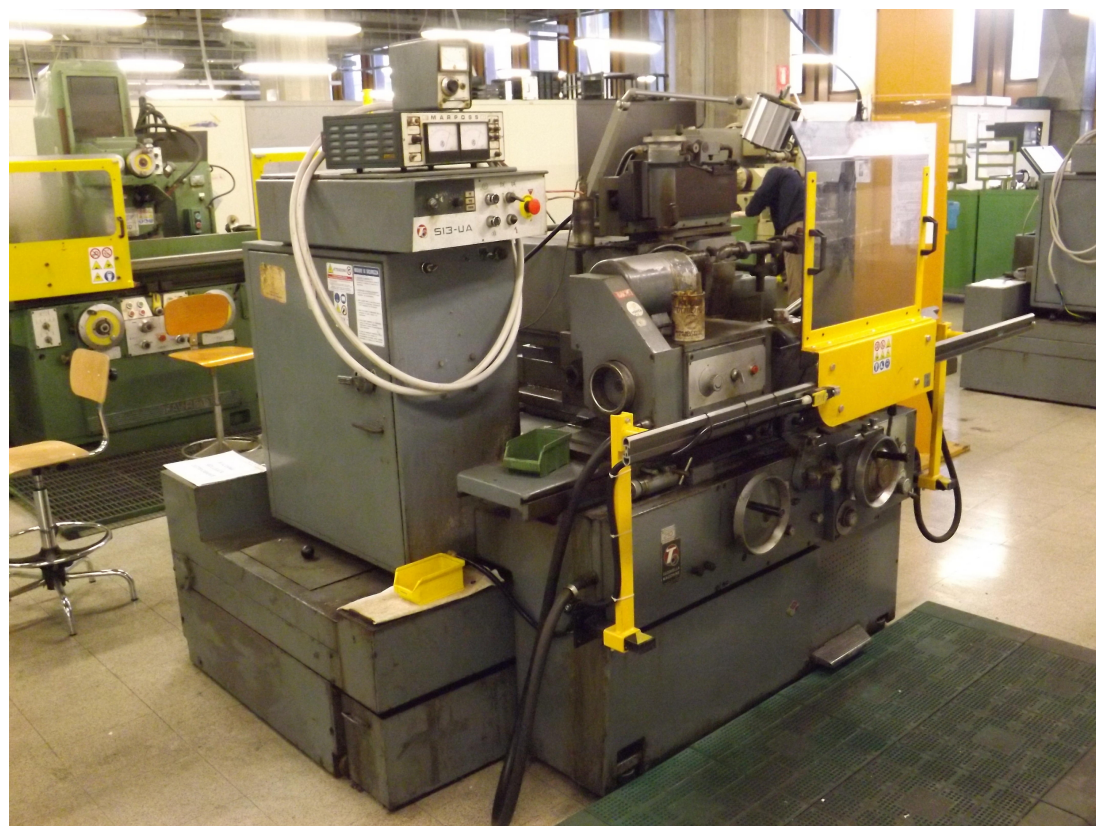

Gamba Macchine Srl

Contacts

Where we are

V.A.T. IT00639540988

+39 030 831096

Headquarter and Warehouse 1

Warehouse 2

C.F./R.I. 01581570171

+39 030 8913312

Via Artigiani, 32 - 25063

Via Caduti del lavoro 41, 25030

REA 248813 BS

offerte@gambamacchine.it

Gardone V.T. Brescia - Italia

Coccaglio Brescia - Italia

C.S. 802.165,00 €