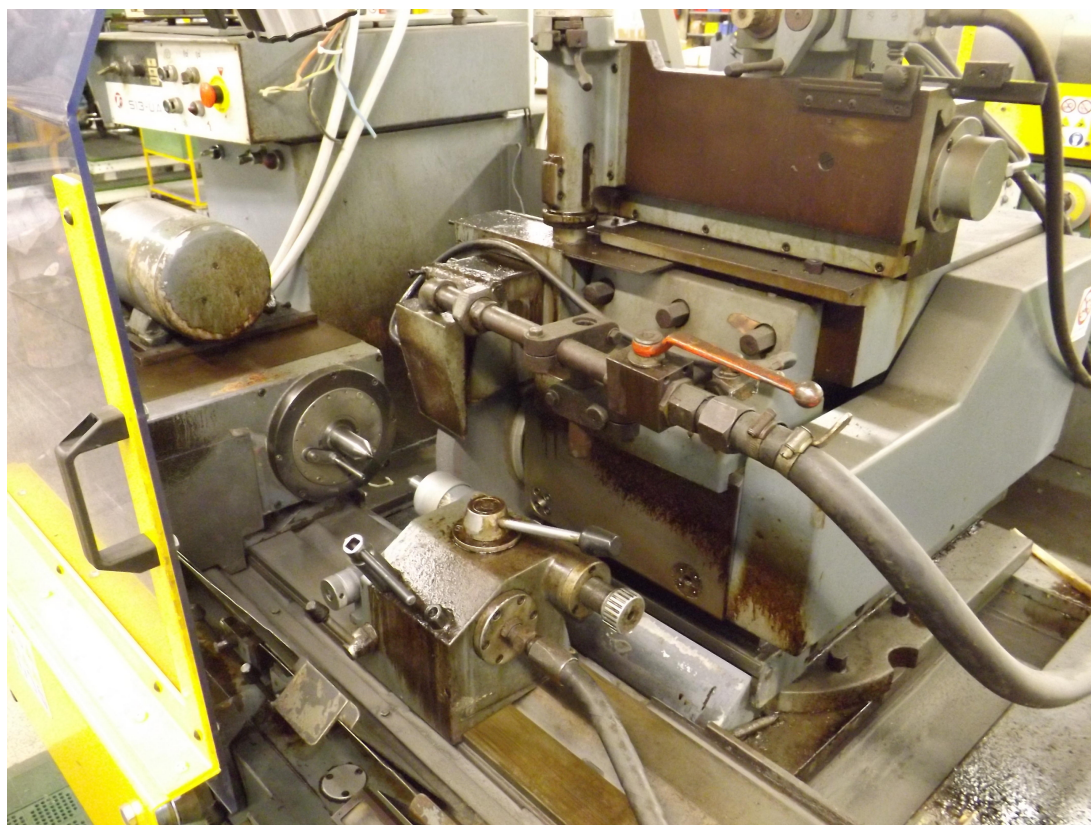

Gamba Macchine Srl

V.A.T. IT00639540988

C.F./R.I. 01581570171

REA 248813 BS

C.S. 802.165,00 €

Contacts

+39 030 831096

+39 030 8913312

offerte@gambamacchine.it

Where we are

Headquarter and Warehouse 1

Via Artigiani, 32 - 25063

Gardone V.T. Brescia - Italia

Warehouse 2

Via Caduti del lavoro 41, 25030

Coccaglio Brescia - Italia