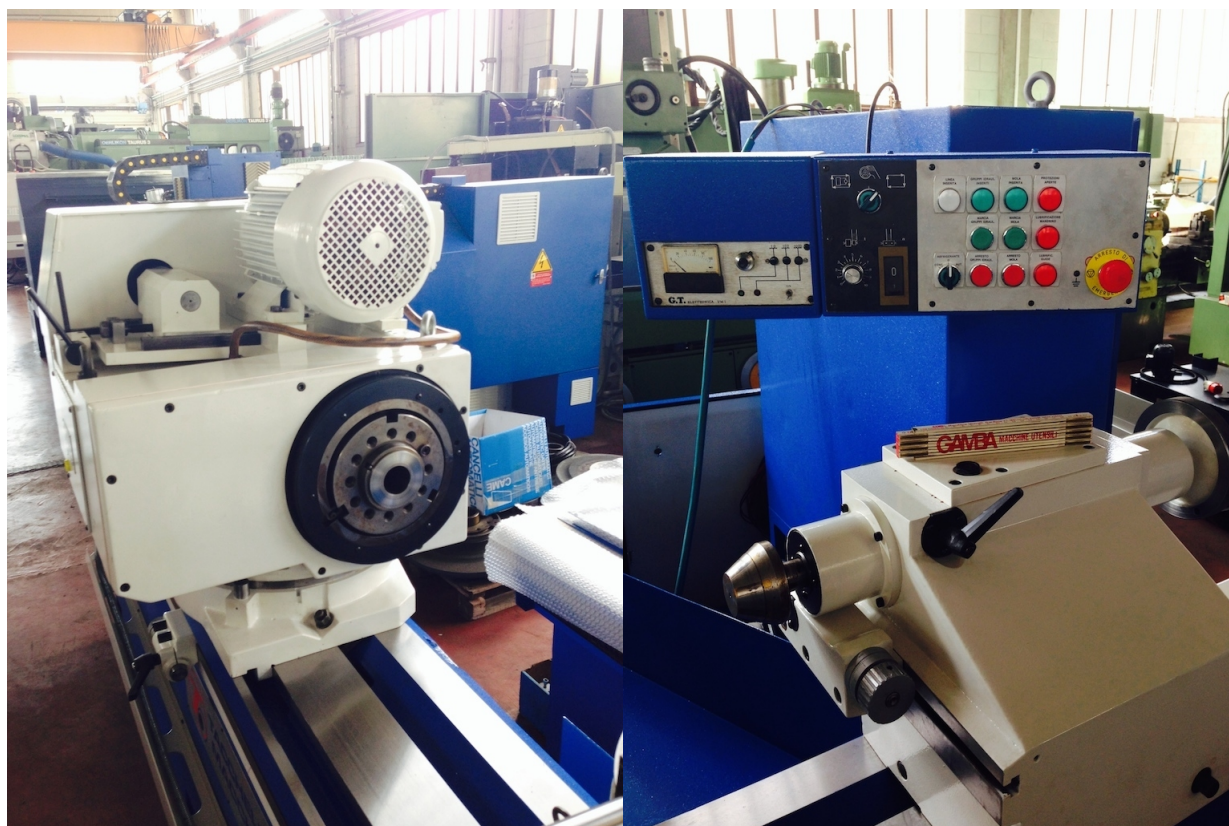

Gamba Macchine Srl

Contacts

Where we are

V.A.T. IT00639540988

+39 030 831096

Headquarter and Warehouse 1

Warehouse 2

C.F./R.I. 01581570171

+39 030 8913312

Via Artigiani, 32 - 25063

Via Caduti del lavoro 41, 25030

REA 248813 BS

offerte@gambamacchine.it

Gardone V.T. Brescia - Italia

Coccaglio Brescia - Italia

C.S. 802.165,00 €