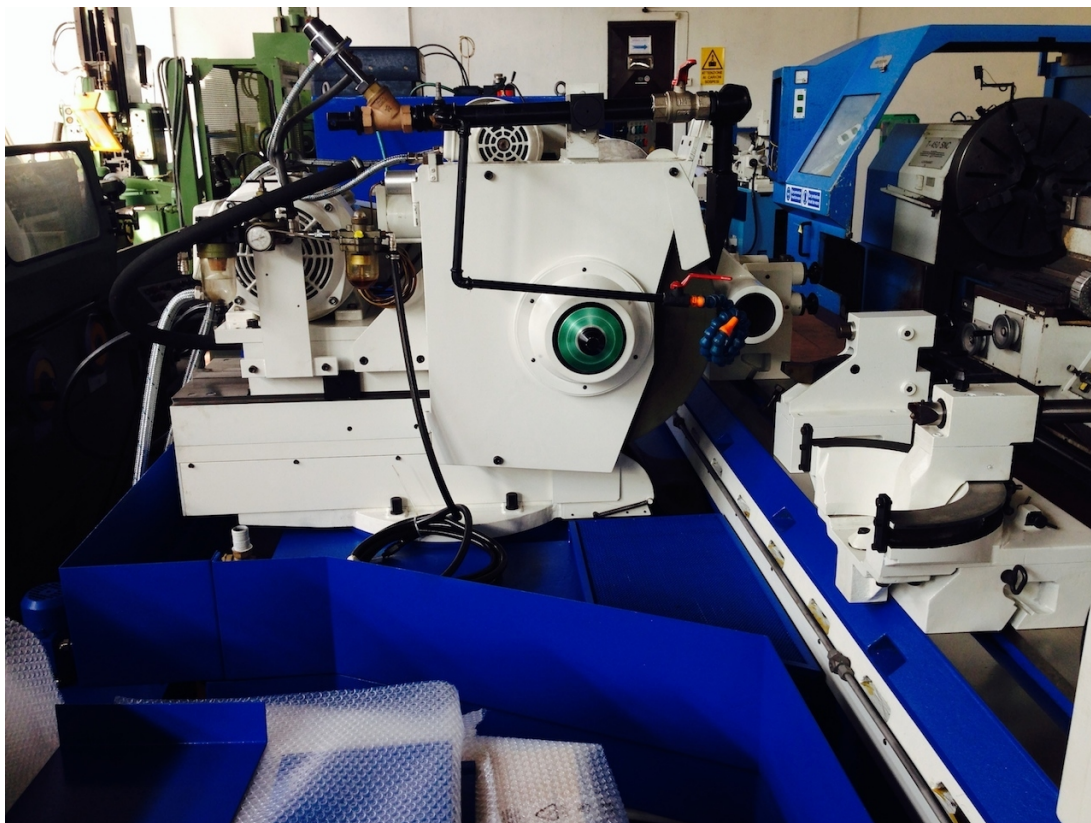

Gamba Macchine Srl

V.A.T. IT00639540988

C.F./R.I. 01581570171

REA 248813 BS

C.S. 802.165,00 €

Contacts

+39 030 831096

+39 030 8913312

offerte@gambamacchine.it

Where we are

Headquarter and Warehouse 1

Via Artigiani, 32 - 25063

Gardone V.T. Brescia - Italia

Warehouse 2

Via Caduti del lavoro 41, 25030

Coccaglio Brescia - Italia