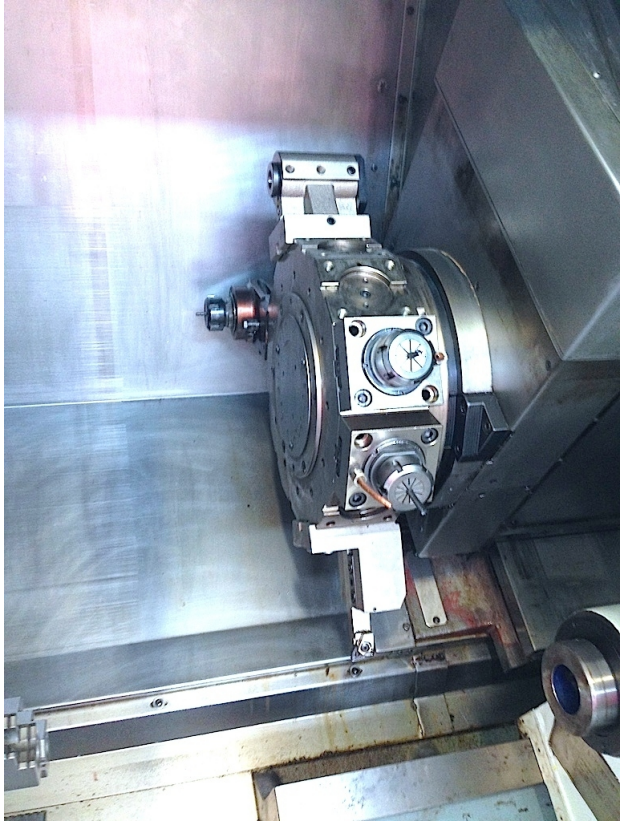

Biglia

Gamba Macchine Srl

V.A.T. IT00639540988

C.F./R.I. 01581570171

REA 248813 BS

C.S. 802.165,00 €

Contacts

+39 030 831096

+39 030 8913312

offerte@gambamacchine.it

Where we are

Headquarter and Warehouse 1

Via Artigiani, 32 - 25063

Gardone V.T. Brescia - Italia

Warehouse 2

Via Caduti del lavoro 41, 25030

Coccaglio Brescia - Italia