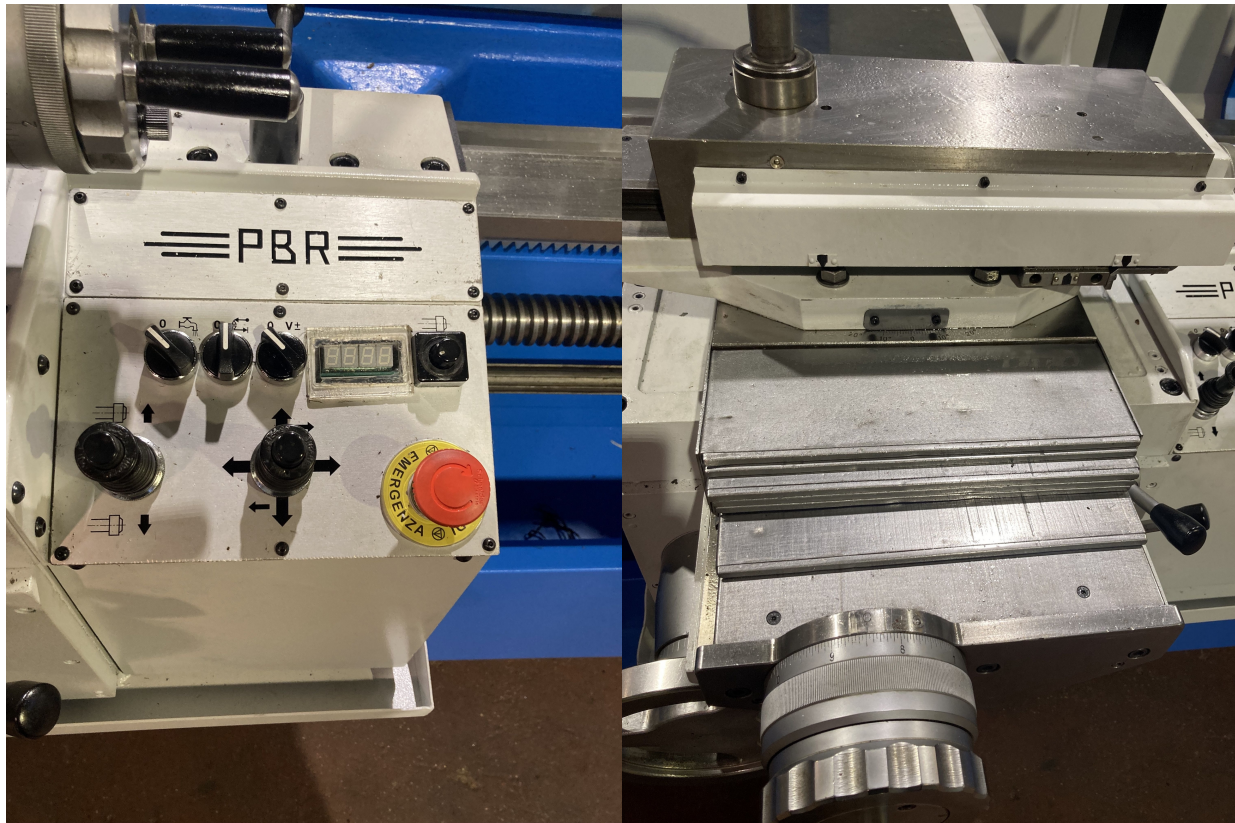

Gamba Macchine Srl

Contacts

Where we are

V.A.T. IT00639540988

+39 030 831096

Headquarter and Warehouse 1

Warehouse 2

C.F./R.I. 01581570171

+39 030 8913312

Via Artigiani, 32 - 25063

Via Caduti del lavoro 41, 25030

REA 248813 BS

offerte@gambamacchine.it

Gardone V.T. Brescia - Italia

Coccaglio Brescia - Italia

C.S. 802.165,00 €