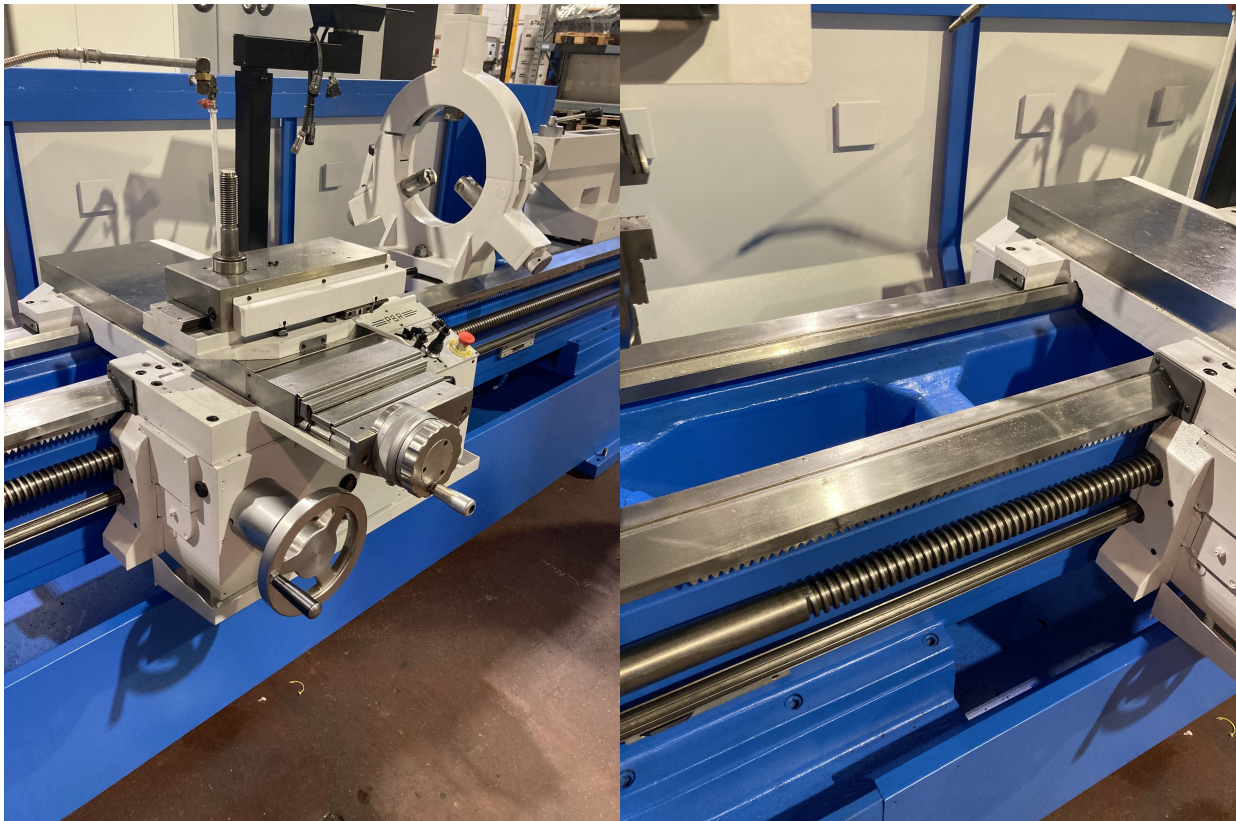

Gamba Macchine Srl

V.A.T. IT00639540988

C.F./R.I. 01581570171

REA 248813 BS

C.S. 802.165,00 €

Contacts

+39 030 831096

+39 030 8913312

offerte@gambamacchine.it

Where we are

Headquarter and Warehouse 1

Via Artigiani, 32 - 25063

Gardone V.T. Brescia - Italia

Warehouse 2

Via Caduti del lavoro 41, 25030

Coccaglio Brescia - Italia