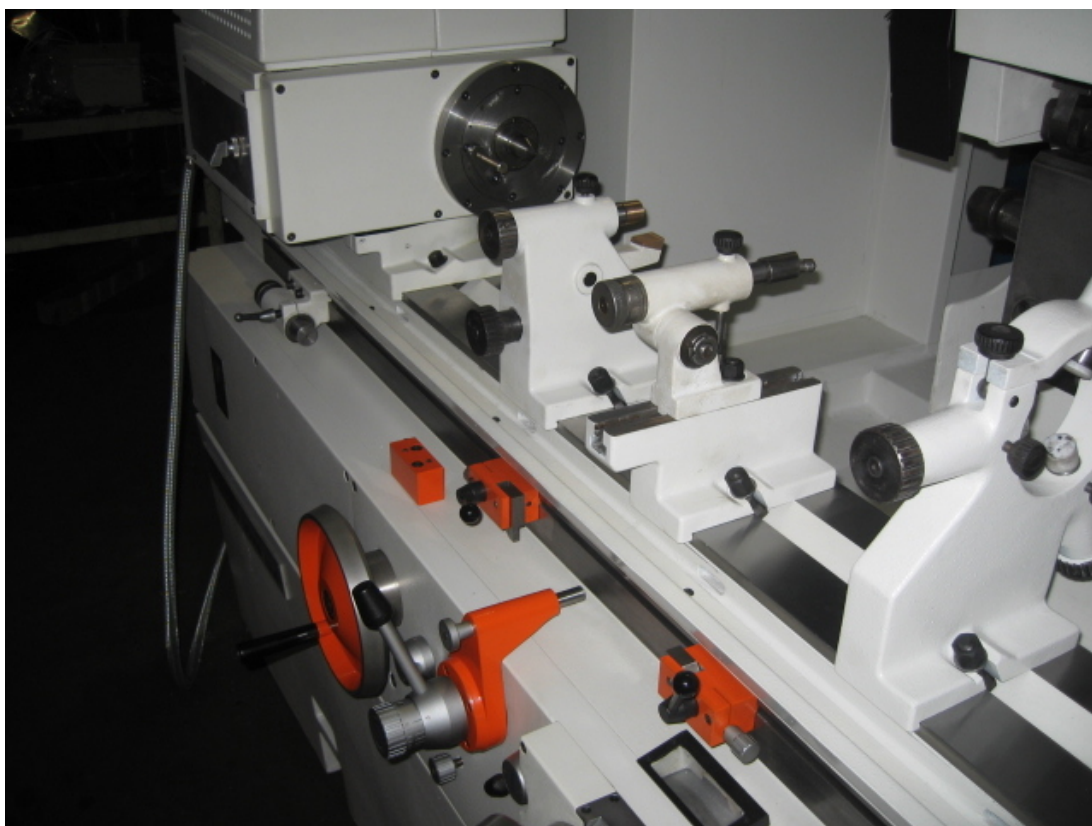

Gamba Macchine Srl

V.A.T. IT00639540988

C.F./R.I. 01581570171

REA 248813 BS

C.S. 802.165,00 €

Contacts

+39 030 831096

+39 030 8913312

offerte@gambamacchine.it

Where we are

Headquarter and Warehouse 1

Via Artigiani, 32 - 25063

Gardone V.T. Brescia - Italia

Warehouse 2

Via Caduti del lavoro 41, 25030

Coccaglio Brescia - Italia