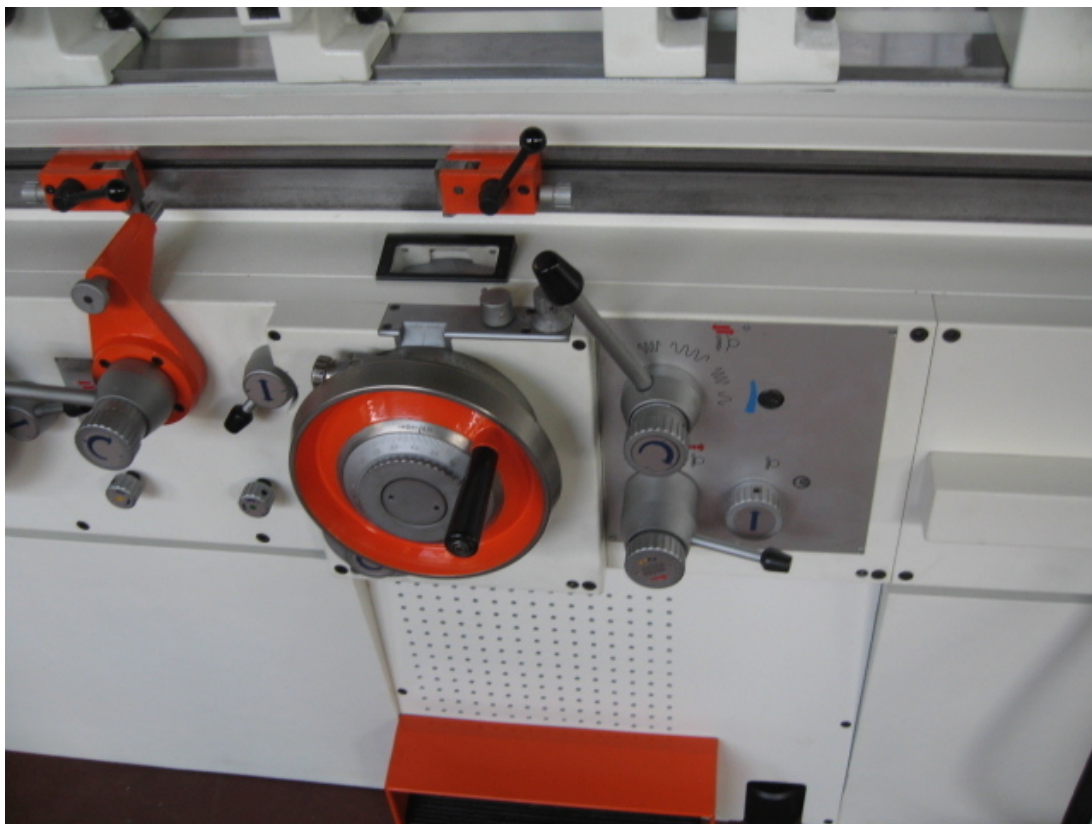

Gamba Macchine Srl

V.A.T. IT00639540988

C.F./R.I. 01581570171

REA 248813 BS

C.S. 802.165,00 €

Contacts

+39 030 831096

+39 030 8913312

offerte@gambamacchine.it

Where we are

Headquarter and Warehouse 1

Via Artigiani, 32 - 25063

Gardone V.T. Brescia - Italia

Warehouse 2

Via Caduti del lavoro 41, 25030

Coccaglio Brescia - Italia