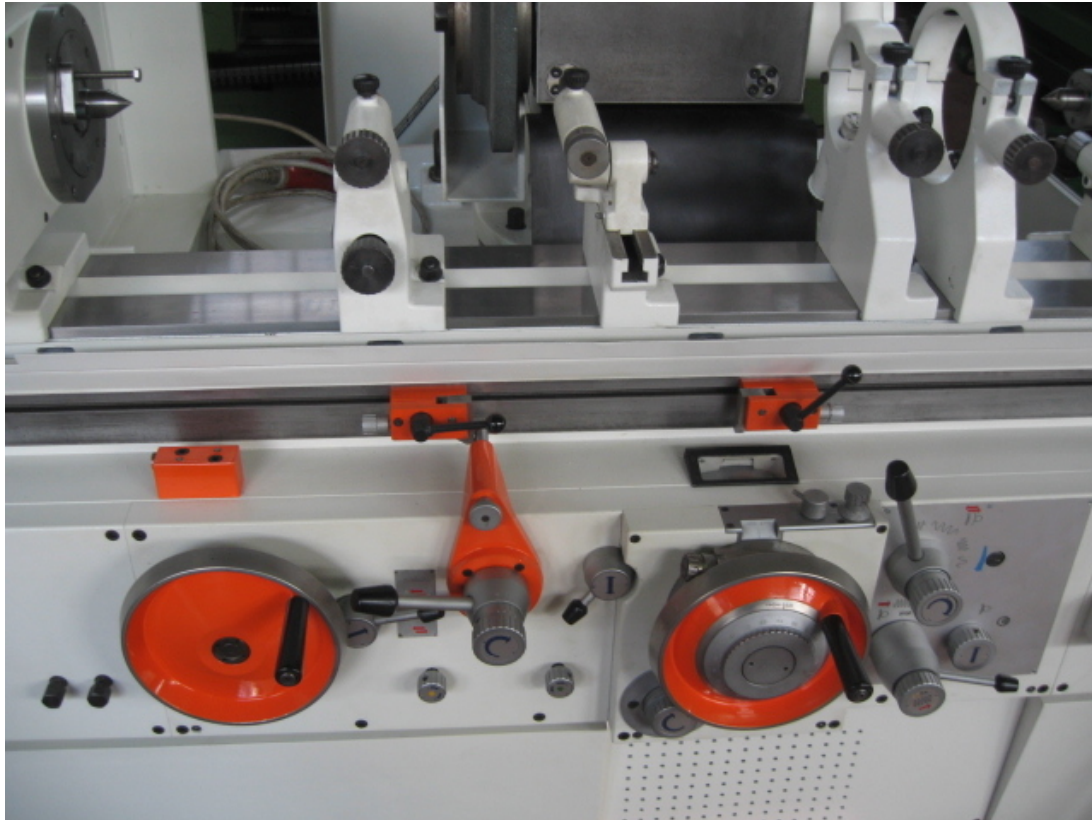

Gamba Macchine Srl

V.A.T. IT00639540988

C.F./R.I. 01581570171

REA 248813 BS

C.S. 802.165,00 €

Contacts

+39 030 831096

+39 030 8913312

offerte@gambamacchine.it

Where we are

Headquarter and Warehouse 1

Via Artigiani, 32 - 25063

Gardone V.T. Brescia - Italia

Warehouse 2

Via Caduti del lavoro 41, 25030

Coccaglio Brescia - Italia