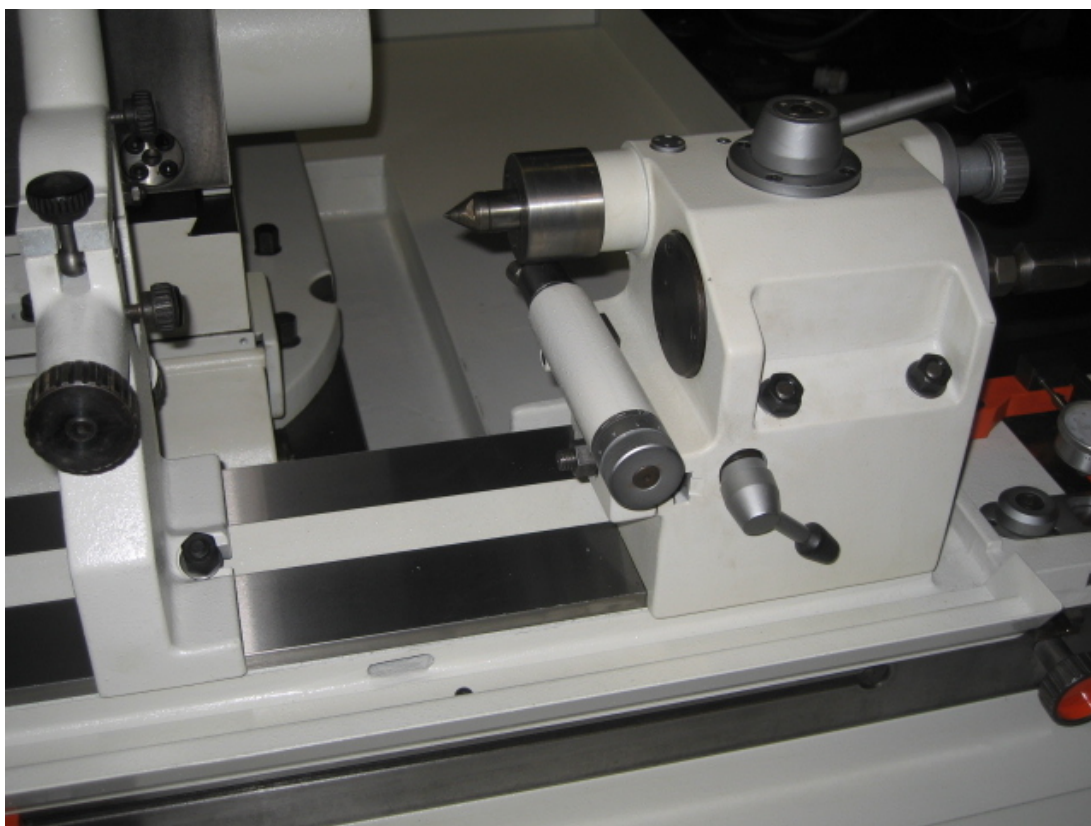

Gamba Macchine Srl

Contacts

Where we are

V.A.T. IT00639540988

+39 030 831096

Headquarter and Warehouse 1

C.F./R.I. 01581570171

+39 030 8913312

Via Artigiani, 32 - 25063

REA 248813 BS

offerte@gambamacchine.it

Gardone V.T. Brescia - Italia

C.S. 802.165,00 €

Warehouse 2

Via Caduti del lavoro 41, 25030

Coccaglio Brescia - Italia