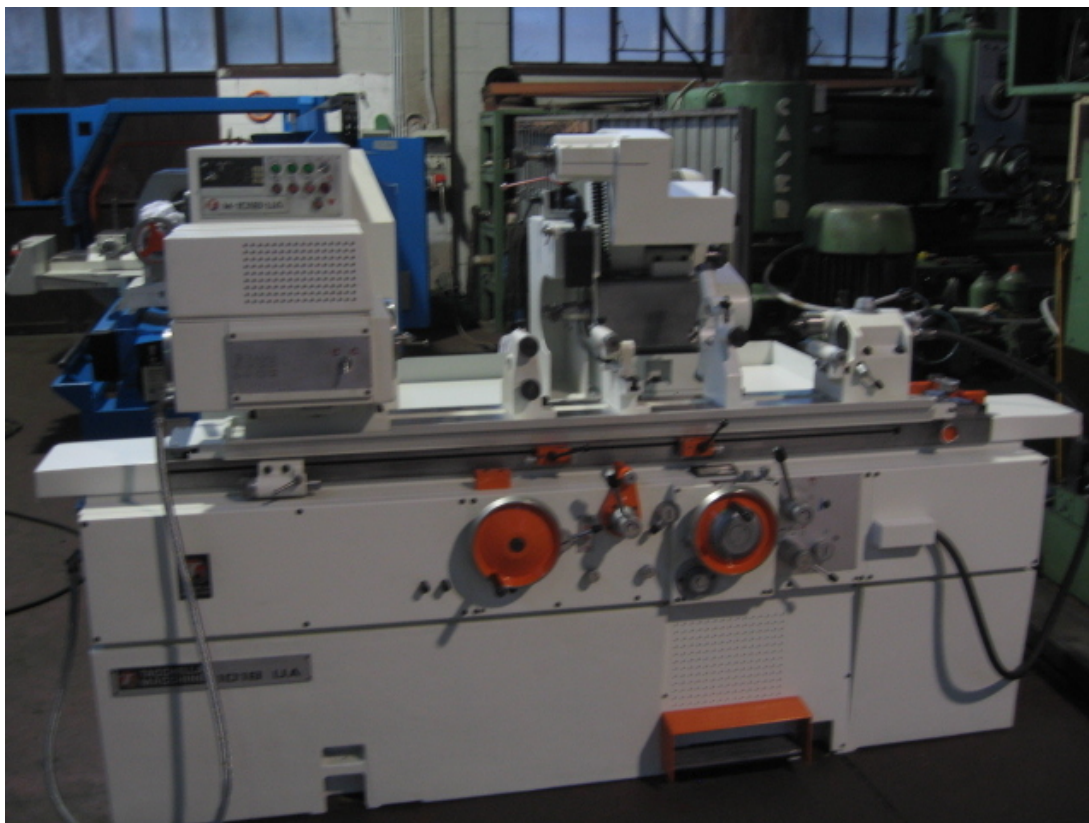

Gamba Macchine Srl

Contacts

Where we are

V.A.T. IT00639540988

+39 030 831096

Headquarter and Warehouse 1

Warehouse 2

C.F./R.I. 01581570171

+39 030 8913312

Via Artigiani, 32 - 25063

Via Caduti del lavoro 41, 25030

REA 248813 BS

offerte@gambamacchine.it

Gardone V.T. Brescia - Italia

Coccaglio Brescia - Italia

C.S. 802.165,00 €