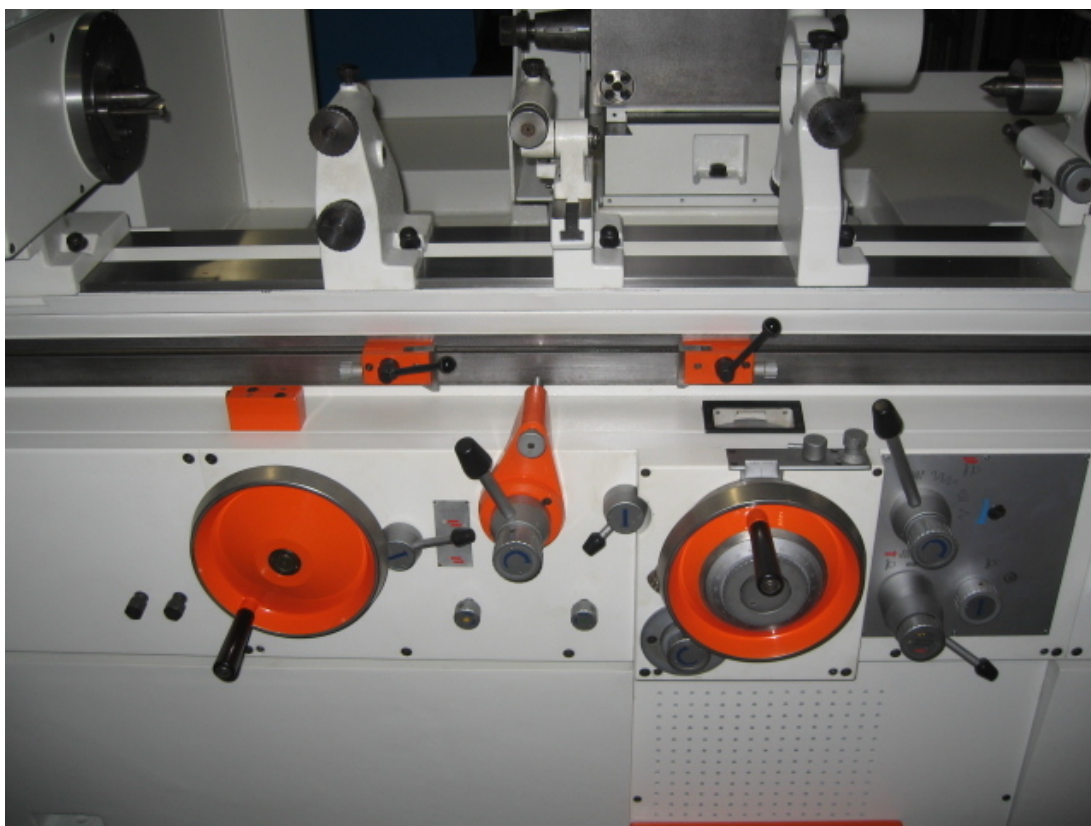

Gamba Macchine Srl

V.A.T. IT00639540988

C.F./R.I. 01581570171

REA 248813 BS

C.S. 802.165,00 €

Contacts

+39 030 831096

+39 030 8913312

offerte@gambamacchine.it

Where we are

Headquarter and Warehouse 1

Via Artigiani, 32 - 25063

Gardone V.T. Brescia - Italia

Warehouse 2

Via Caduti del lavoro 41, 25030

Coccaglio Brescia - Italia