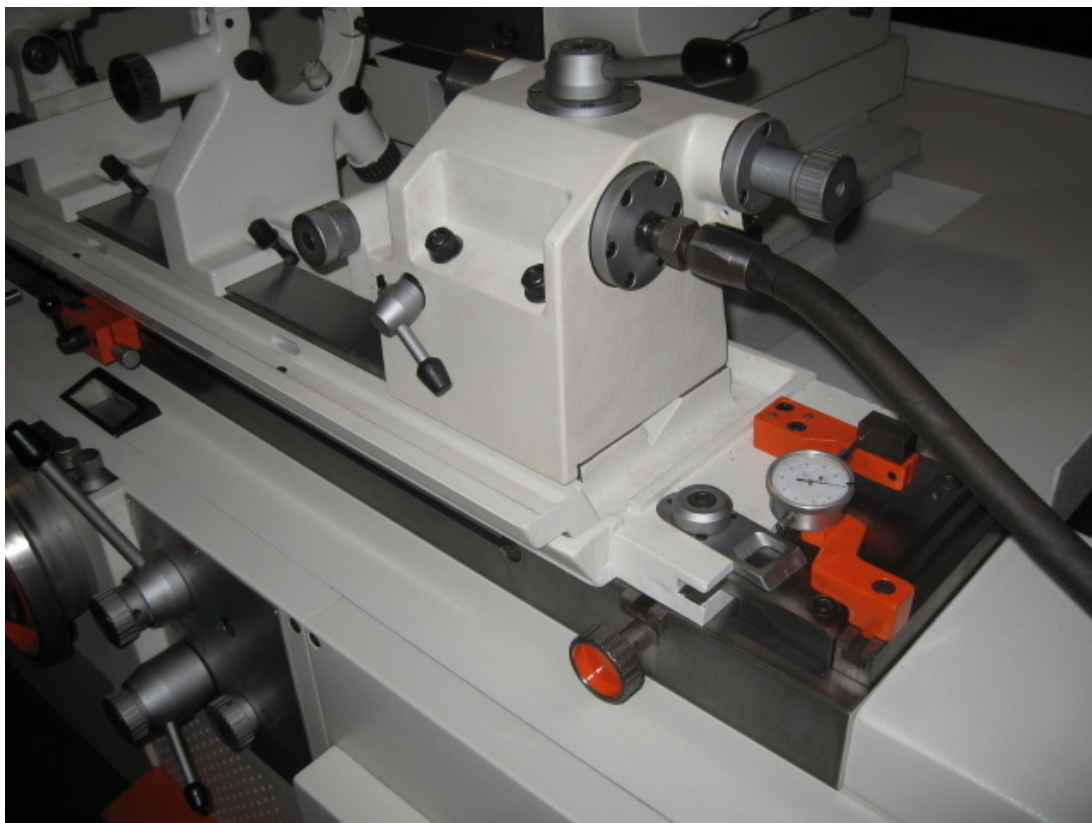

Gamba Macchine Srl

V.A.T. IT00639540988

C.F./R.I. 01581570171

REA 248813 BS

C.S. 802.165,00 €

Contacts

+39 030 831096

+39 030 8913312

offerte@gambamacchine.it

Where we are

Headquarter and Warehouse 1

Via Artigiani, 32 - 25063

Gardone V.T. Brescia - Italia

Warehouse 2

Via Caduti del lavoro 41, 25030

Coccaglio Brescia - Italia