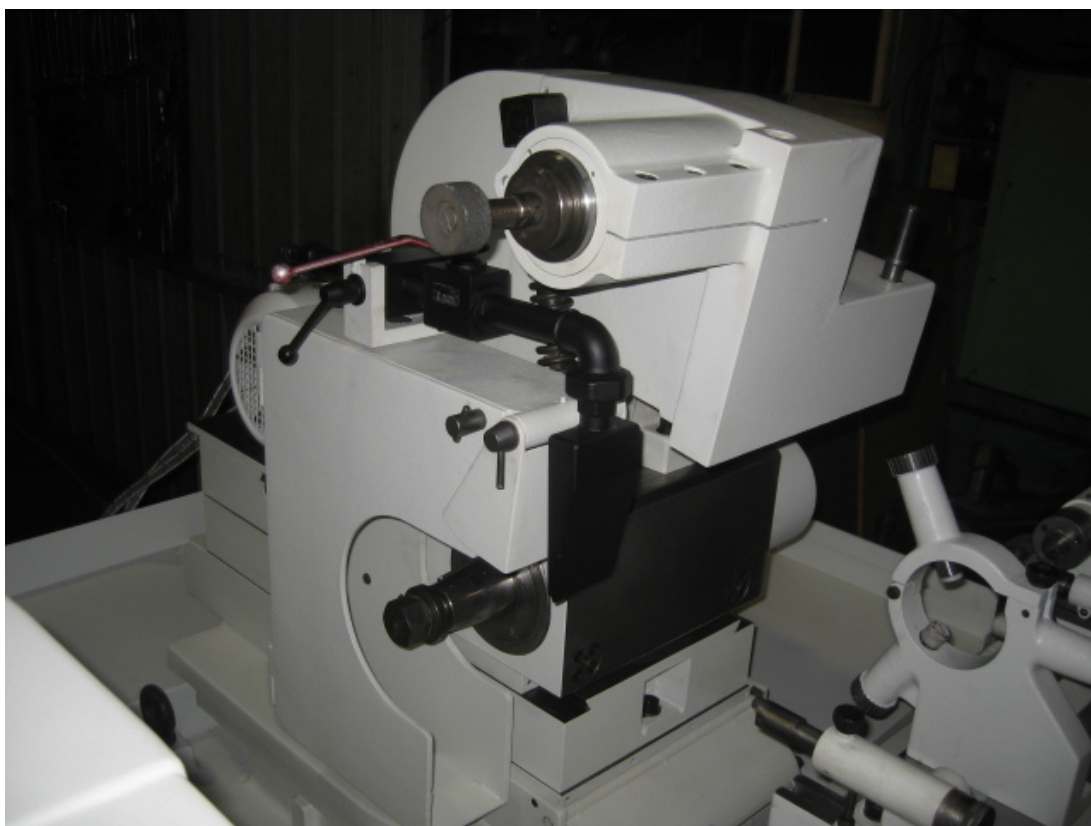

Gamba Macchine Srl

Contacts

Where we are

V.A.T. IT00639540988

+39 030 831096

C.F./R.I. 01581570171

+39 030 8913312

REA 248813 BS

offerte@gambamacchine.it

C.S. 802.165,00 €

Headquarter and Warehouse 1

Via Artigiani, 32 - 25063

Gardone V.T. Brescia - Italia

Warehouse 2

Via Caduti del lavoro 41, 25030

Coccaglio Brescia - Italia