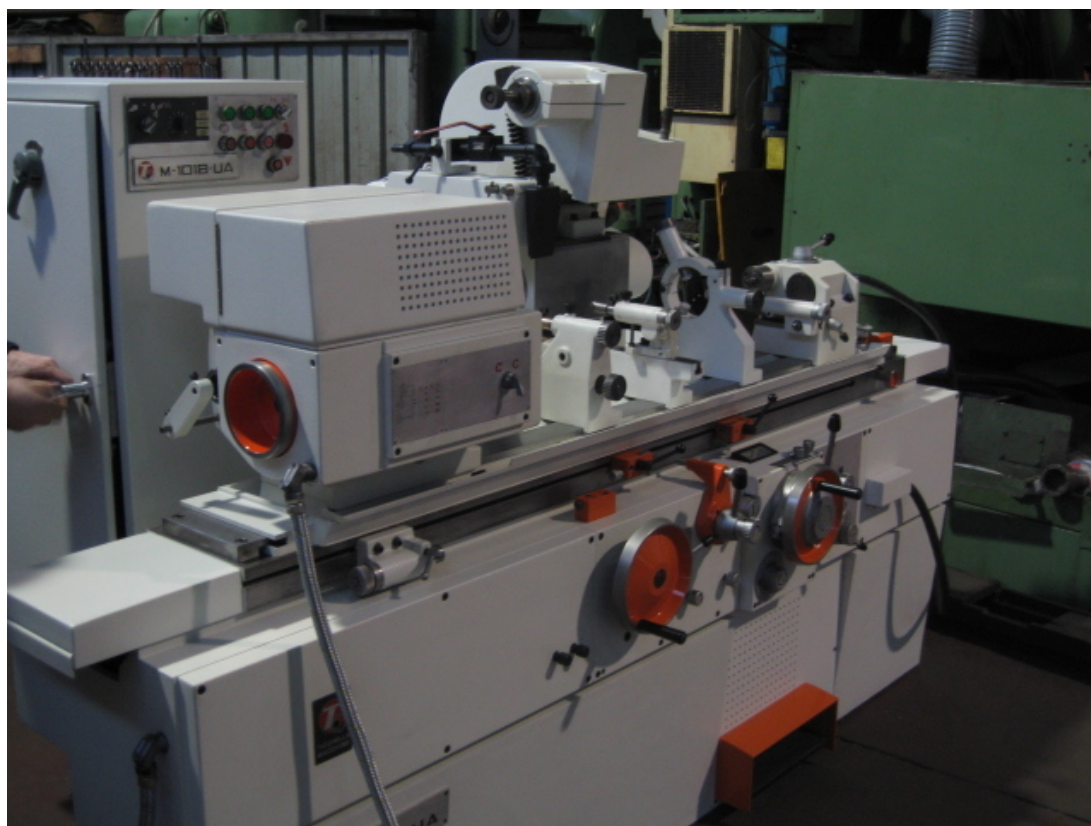

Gamba Macchine Srl

Contacts

Where we are

V.A.T. IT00639540988

+39 030 831096

Headquarter and Warehouse 1

Warehouse 2

C.F./R.I. 01581570171

+39 030 8913312

Via Artigiani, 32 - 25063

Via Caduti del lavoro 41, 25030

REA 248813 BS

offerte@gambamacchine.it

Gardone V.T. Brescia - Italia

Coccaglio Brescia - Italia

C.S. 802.165,00 €