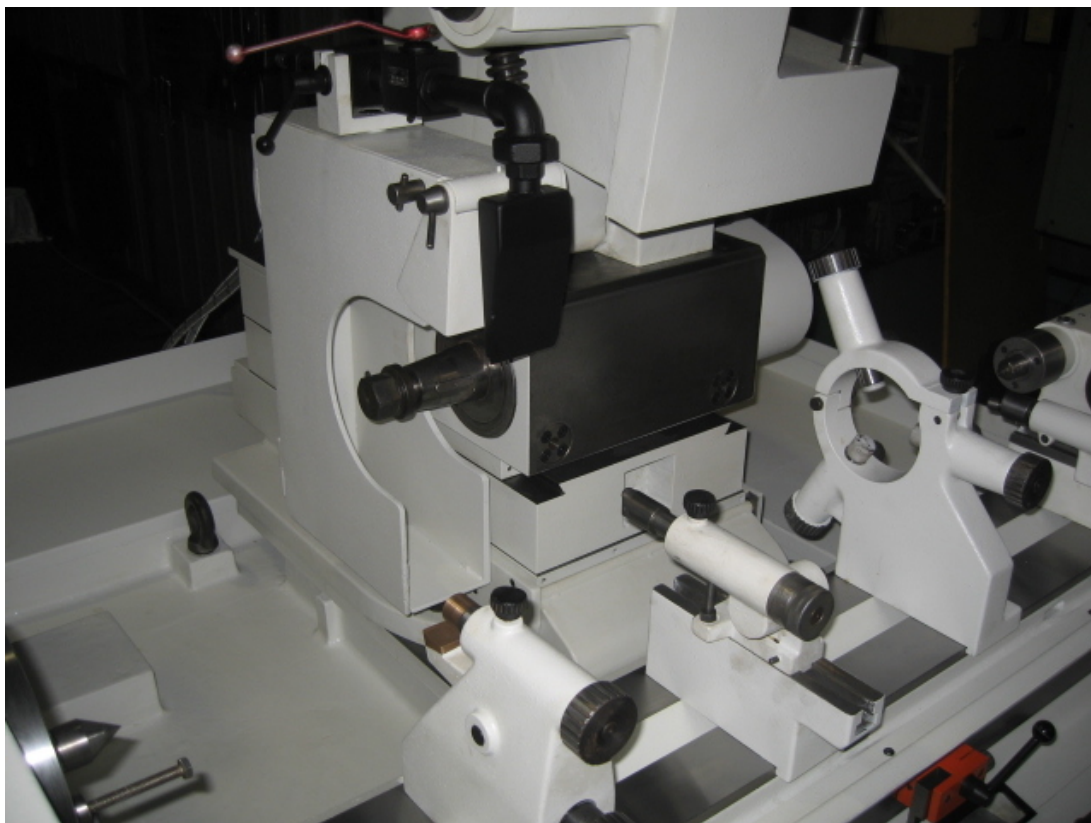

Gamba Macchine Srl

V.A.T. IT00639540988

C.F./R.I. 01581570171

REA 248813 BS

C.S. 802.165,00 €

Contacts

+39 030 831096

+39 030 8913312

offerte@gambamacchine.it

Where we are

Headquarter and Warehouse 1

Via Artigiani, 32 - 25063

Gardone V.T. Brescia - Italia

Warehouse 2

Via Caduti del lavoro 41, 25030

Coccaglio Brescia - Italia