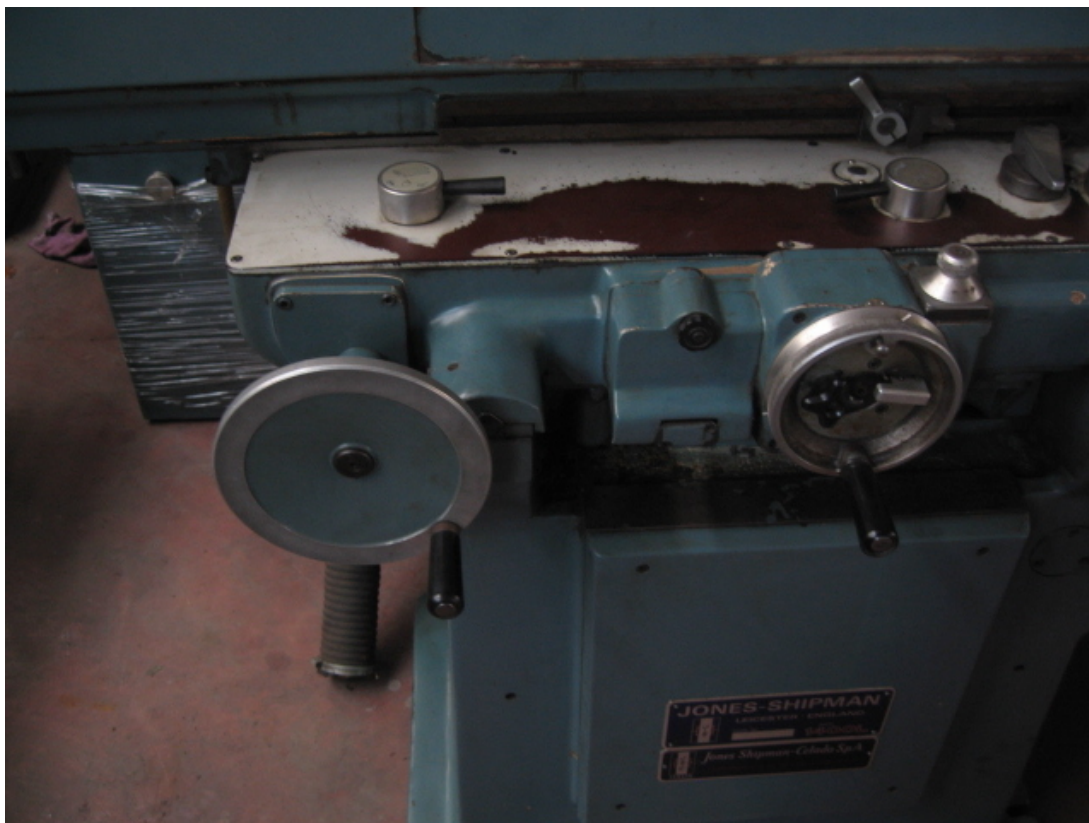

Gamba Macchine Srl

Contacts

Where we are

V.A.T. IT00639540988

+39 030 831096

Headquarter and Warehouse 1

Warehouse 2

C.F./R.I. 01581570171

+39 030 8913312

Via Artigiani, 32 - 25063

Via Caduti del lavoro 41, 25030

REA 248813 BS

offerte@gambamacchine.it

Gardone V.T. Brescia - Italia

Coccaglio Brescia - Italia

C.S. 802.165,00 €