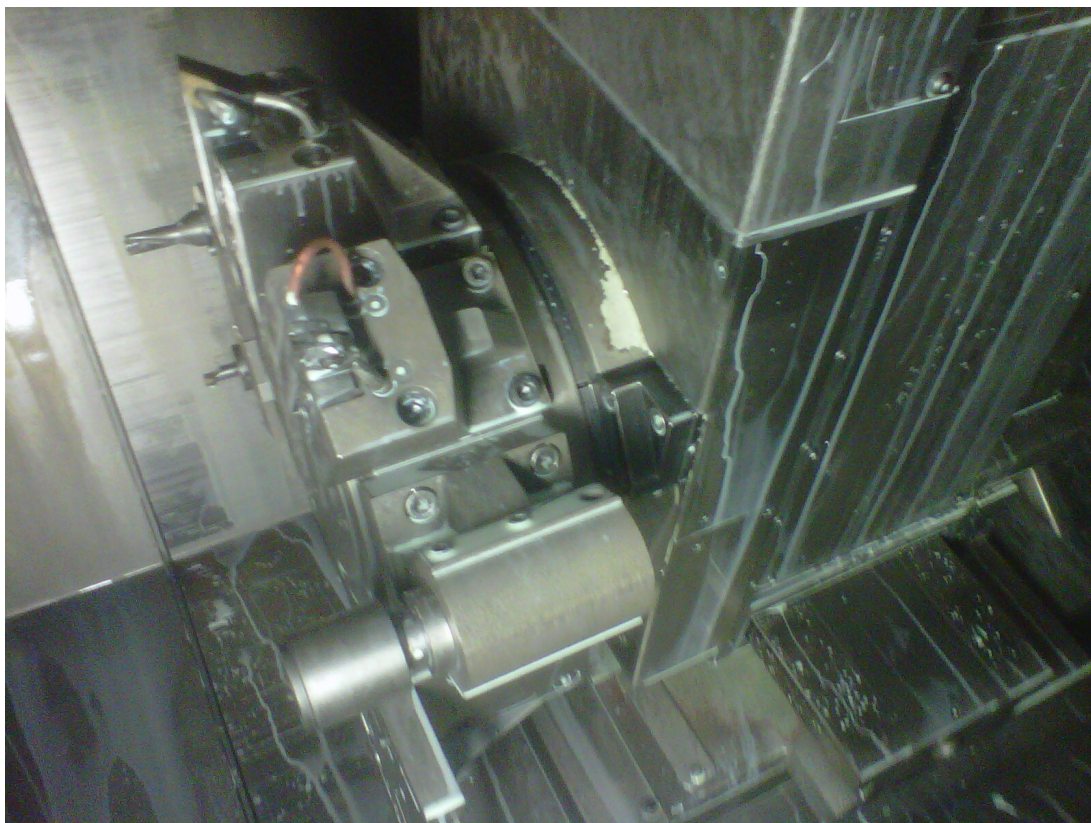

Gamba Macchine Srl

V.A.T. IT00639540988

C.F./R.I. 01581570171

REA 248813 BS

C.S. 802.165,00 €

Contacts

+39 030 831096

+39 030 8913312

offerte@gambamacchine.it

Where we are

Headquarter and Warehouse 1

Via Artigiani, 32 - 25063

Gardone V.T. Brescia - Italia

Warehouse 2

Via Caduti del lavoro 41, 25030

Coccaglio Brescia - Italia