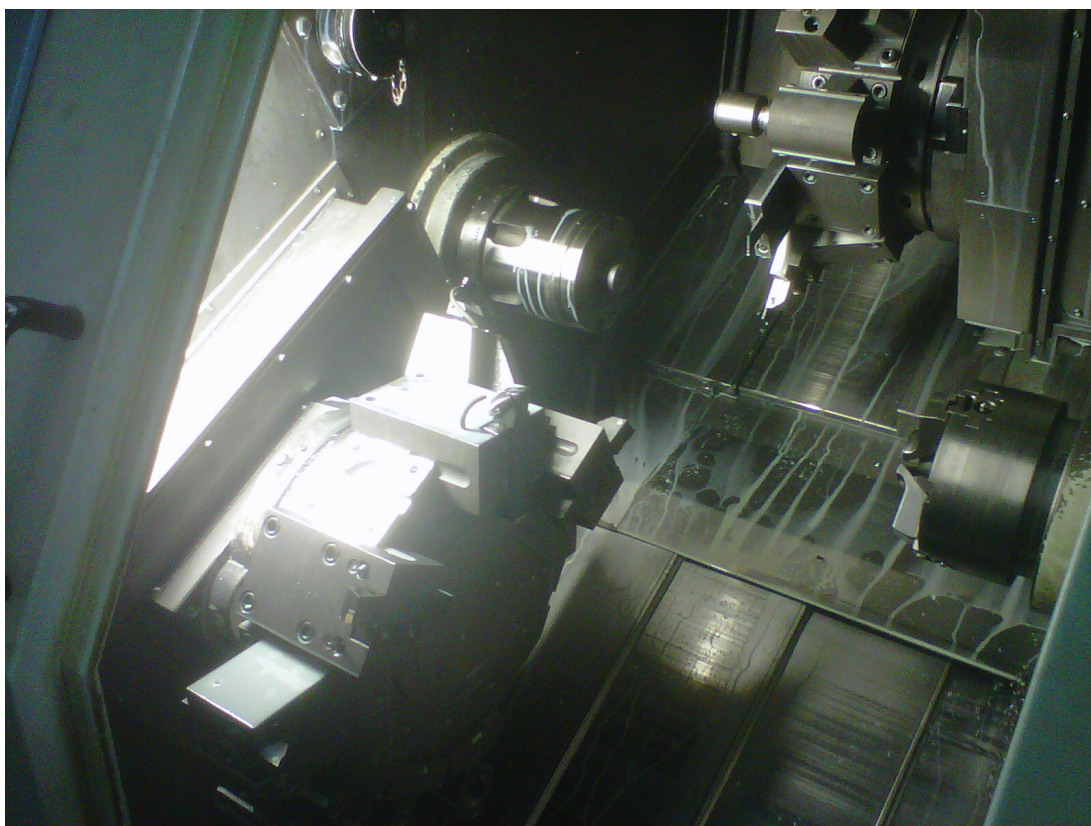

Gamba Macchine Srl

V.A.T. IT00639540988

C.F./R.I. 01581570171

REA 248813 BS

C.S. 802.165,00 €

Contacts

+39 030 831096

+39 030 8913312

offerte@gambamacchine.it

Where we are

Headquarter and Warehouse 1

Via Artigiani, 32 - 25063

Gardone V.T. Brescia - Italia

Warehouse 2

Via Caduti del lavoro 41, 25030

Coccaglio Brescia - Italia