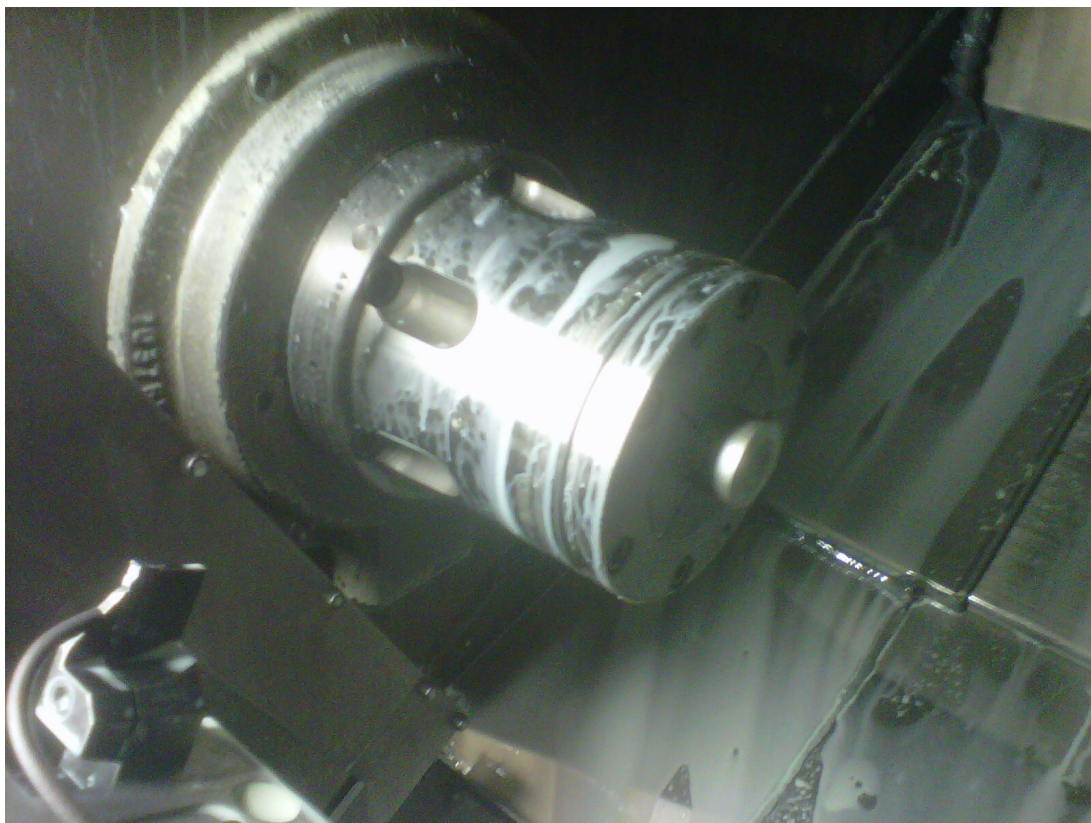

Gamba Macchine Srl

V.A.T. IT00639540988

C.F./R.I. 01581570171

REA 248813 BS

C.S. 802.165,00 €

Contacts

+39 030 831096

+39 030 8913312

offerte@gambamacchine.it

Where we are

Headquarter and Warehouse 1

Via Artigiani, 32 - 25063

Gardone V.T. Brescia - Italia

Warehouse 2

Via Caduti del lavoro 41, 25030

Coccaglio Brescia - Italia