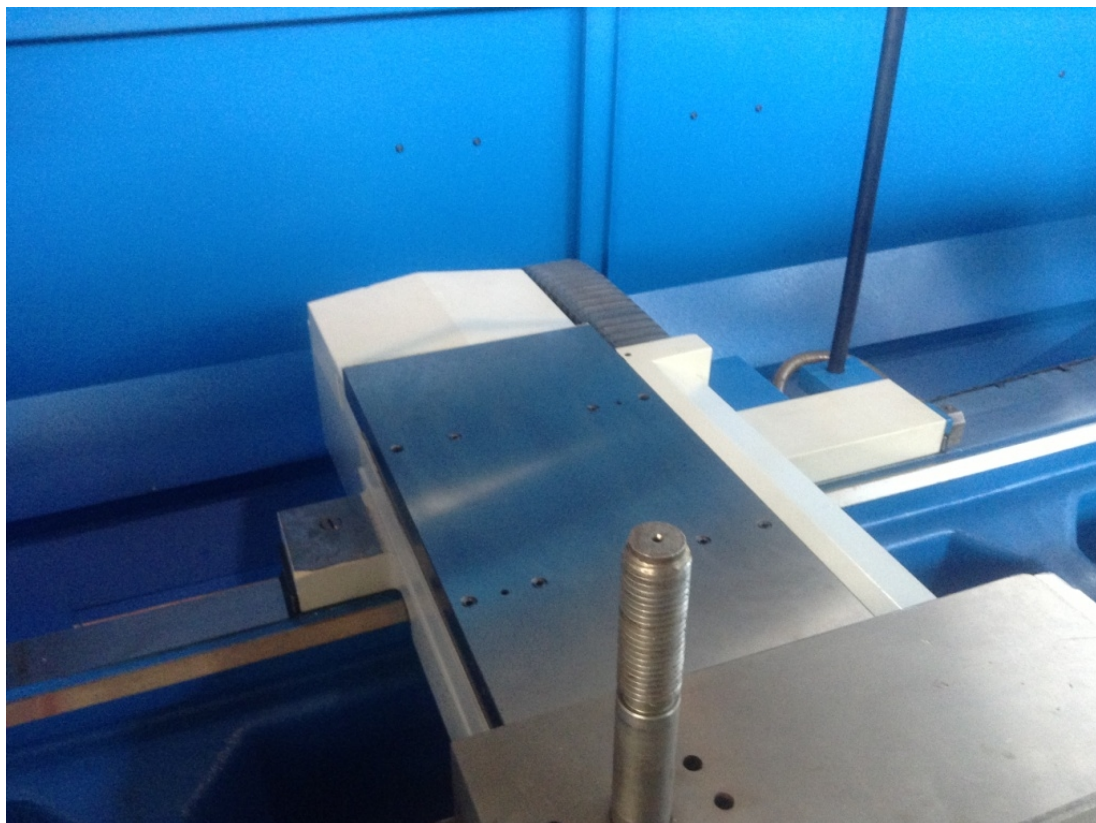

Gamba Macchine Srl

V.A.T. IT00639540988

C.F./R.I. 01581570171

REA 248813 BS

C.S. 802.165,00 €

Contacts

+39 030 831096

+39 030 8913312

offerte@gambamacchine.it

Where we are

Headquarter and Warehouse 1

Via Artigiani, 32 - 25063

Gardone V.T. Brescia - Italia

Warehouse 2

Via Caduti del lavoro 41, 25030

Coccaglio Brescia - Italia