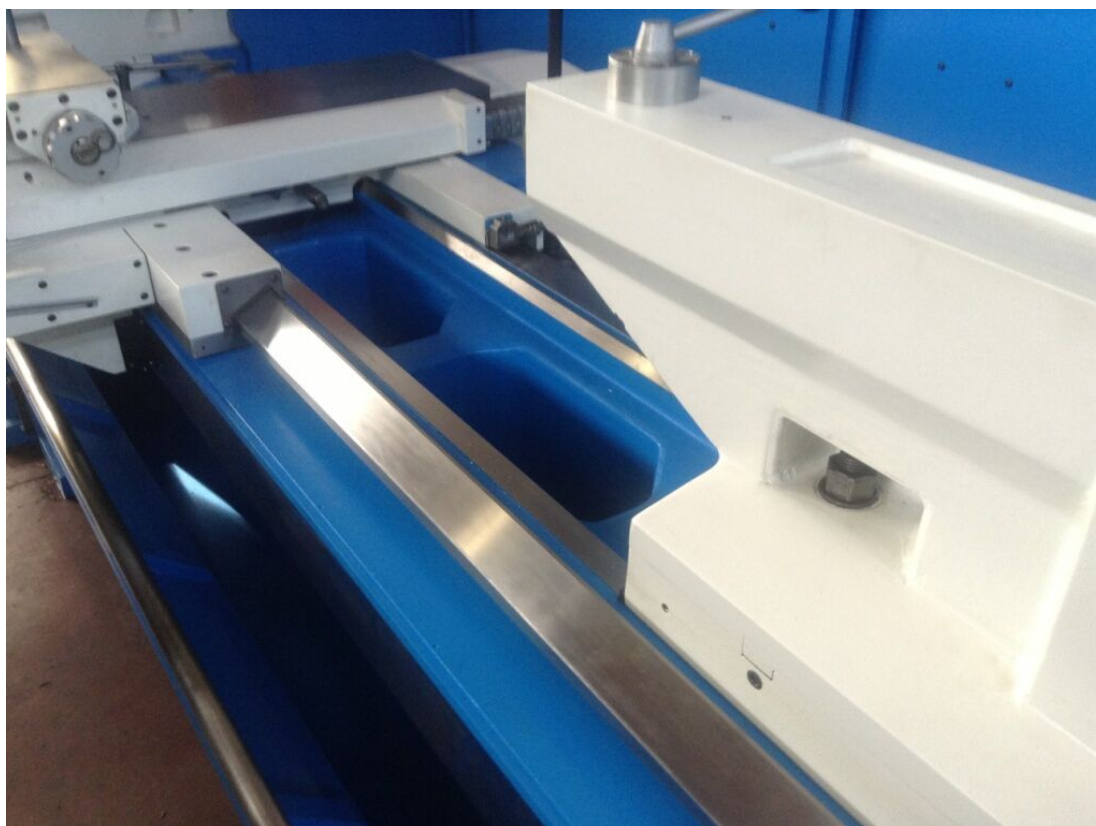

Gamba Macchine Srl

V.A.T. IT00639540988

C.F./R.I. 01581570171

REA 248813 BS

C.S. 802.165,00 €

Contacts

+39 030 831096

+39 030 8913312

offerte@gambamacchine.it

Where we are

Headquarter and Warehouse 1

Via Artigiani, 32 - 25063

Gardone V.T. Brescia - Italia

Warehouse 2

Via Caduti del lavoro 41, 25030

Coccaglio Brescia - Italia