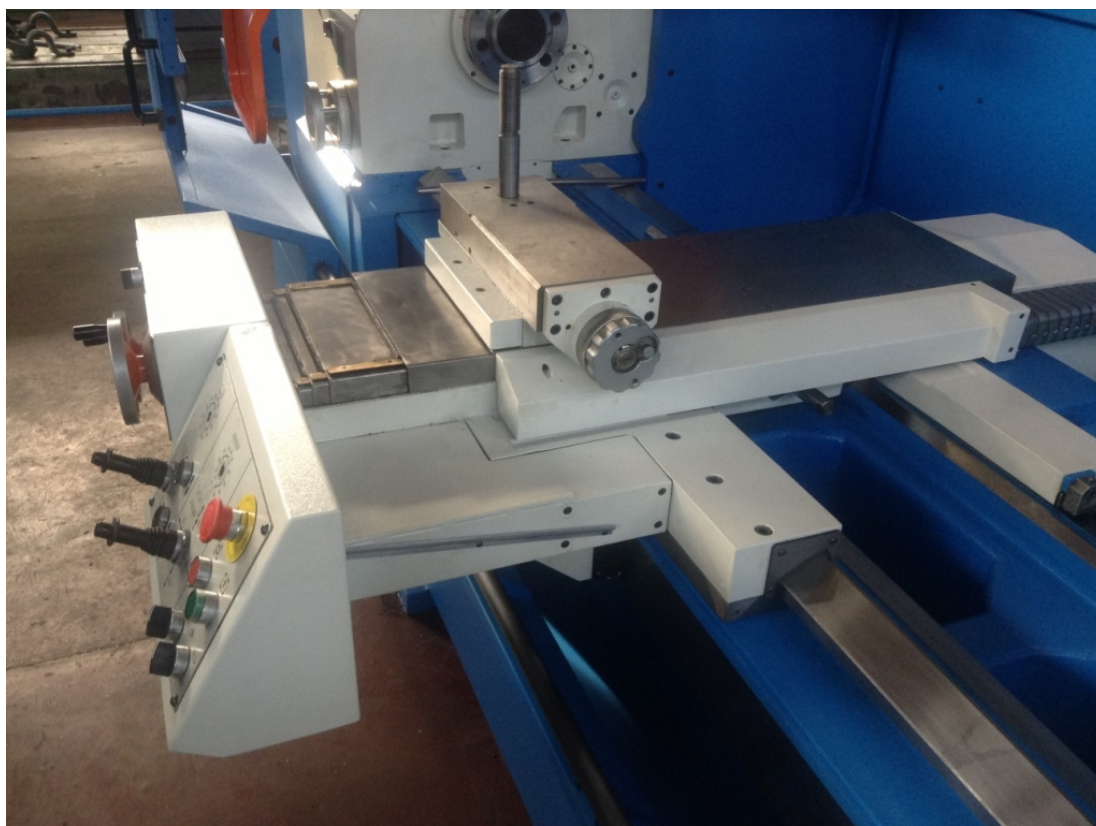

Gamba Macchine Srl

V.A.T. IT00639540988

C.F./R.I. 01581570171

REA 248813 BS

C.S. 802.165,00 €

Contacts

+39 030 831096

+39 030 8913312

offerte@gambamacchine.it

Where we are

Headquarter and Warehouse 1

Via Artigiani, 32 - 25063

Gardone V.T. Brescia - Italia

Warehouse 2

Via Caduti del lavoro 41, 25030

Coccaglio Brescia - Italia