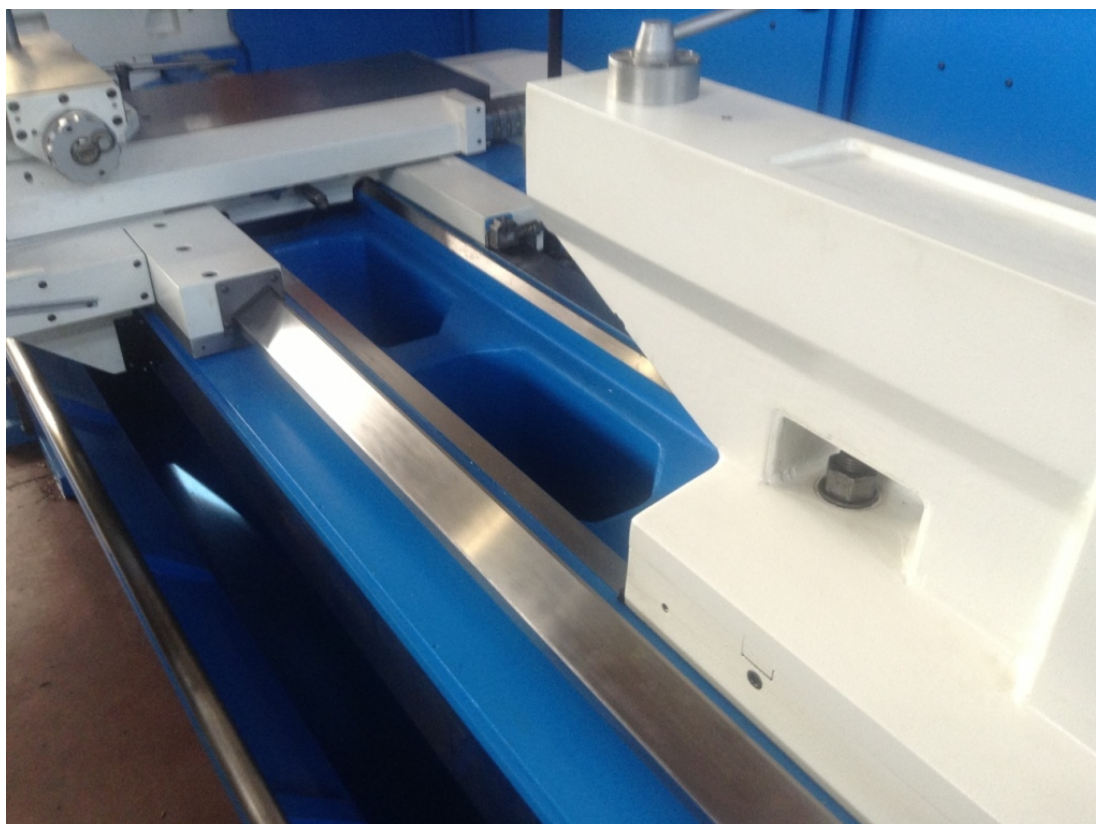

Gamba Macchine Srl

V.A.T. IT00639540988

C.F./R.I. 01581570171

REA 248813 BS

C.S. 802.165,00 €

Contacts

+39 030 831096

+39 030 8913312

offerte@gambamacchine.it

Where we are

Headquarter and Warehouse 1

Via Artigiani, 32 - 25063

Gardone V.T. Brescia - Italia

Warehouse 2

Via Caduti del lavoro 41, 25030

Coccaglio Brescia - Italia