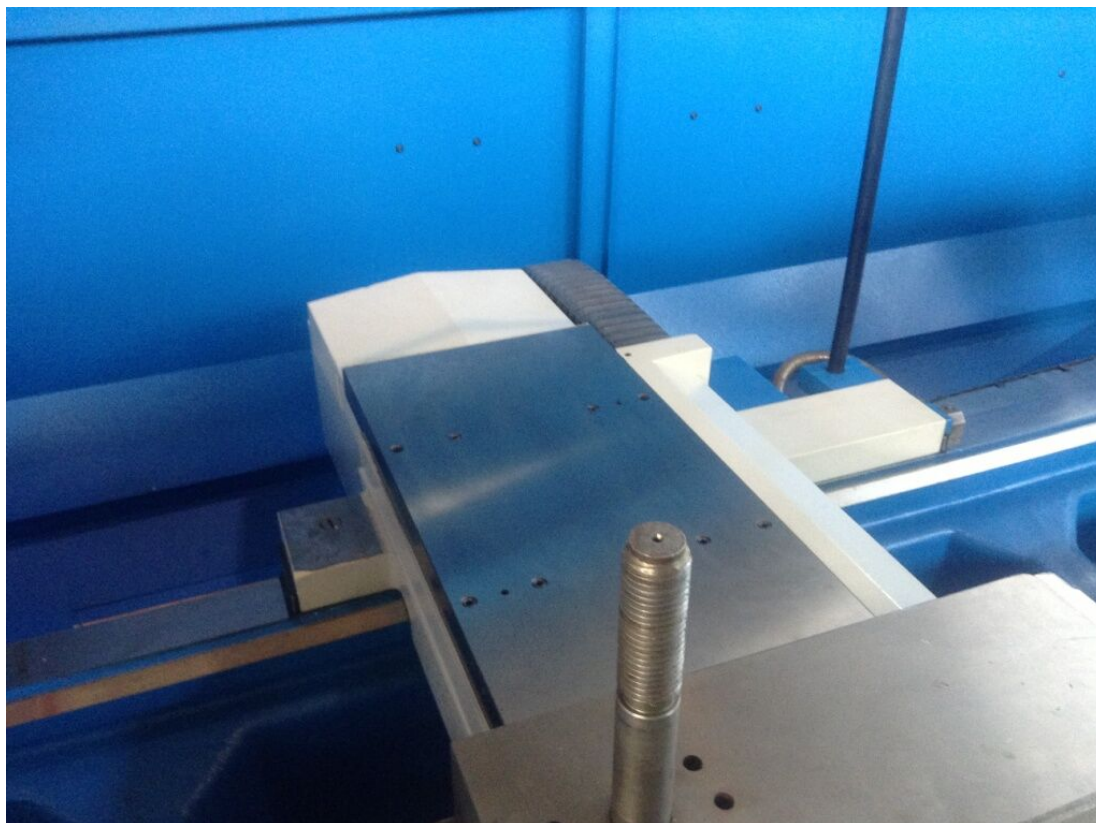

Gamba Macchine Srl

V.A.T. IT00639540988

C.F./R.I. 01581570171

REA 248813 BS

C.S. 802.165,00 €

Contacts

+39 030 831096

+39 030 8913312

offerte@gambamacchine.it

Where we are

Headquarter and Warehouse 1

Via Artigiani, 32 - 25063

Gardone V.T. Brescia - Italia

Warehouse 2

Via Caduti del lavoro 41, 25030

Coccaglio Brescia - Italia