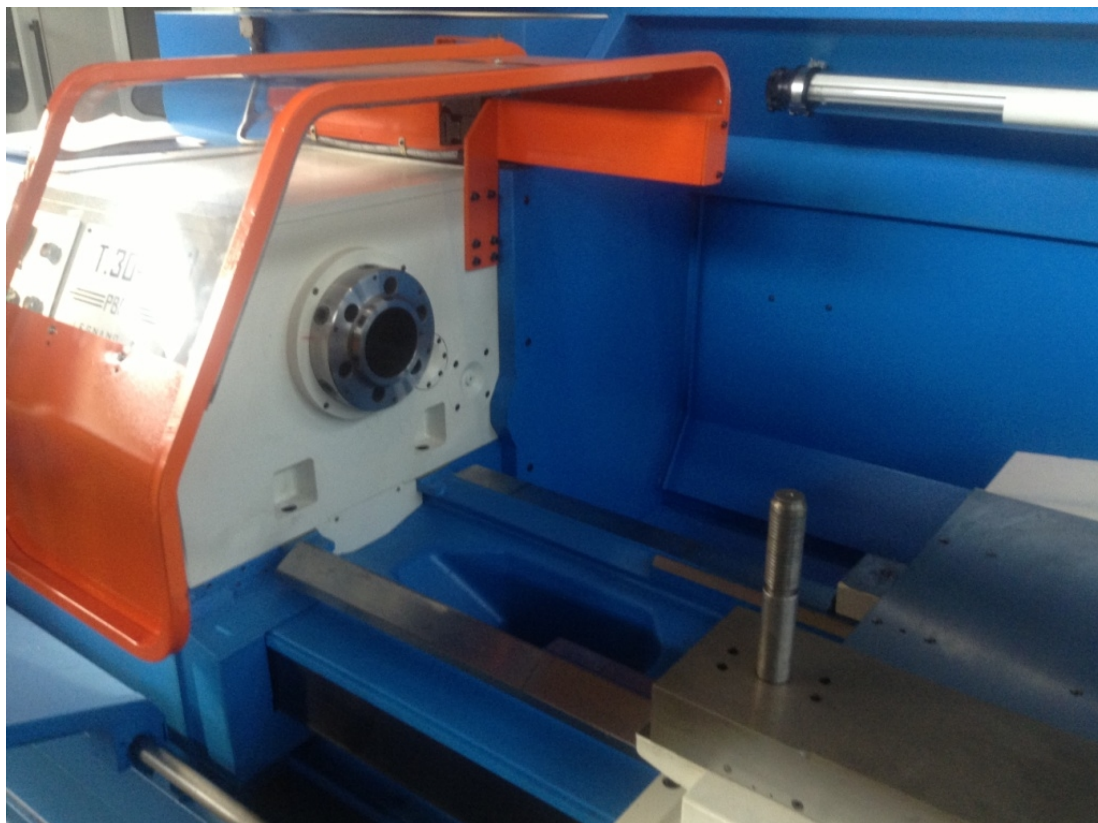

Gamba Macchine Srl

V.A.T. IT00639540988

C.F./R.I. 01581570171

REA 248813 BS

C.S. 802.165,00 €

Contacts

+39 030 831096

+39 030 8913312

offerte@gambamacchine.it

Where we are

Headquarter and Warehouse 1

Via Artigiani, 32 - 25063

Gardone V.T. Brescia - Italia

Warehouse 2

Via Caduti del lavoro 41, 25030

Coccaglio Brescia - Italia