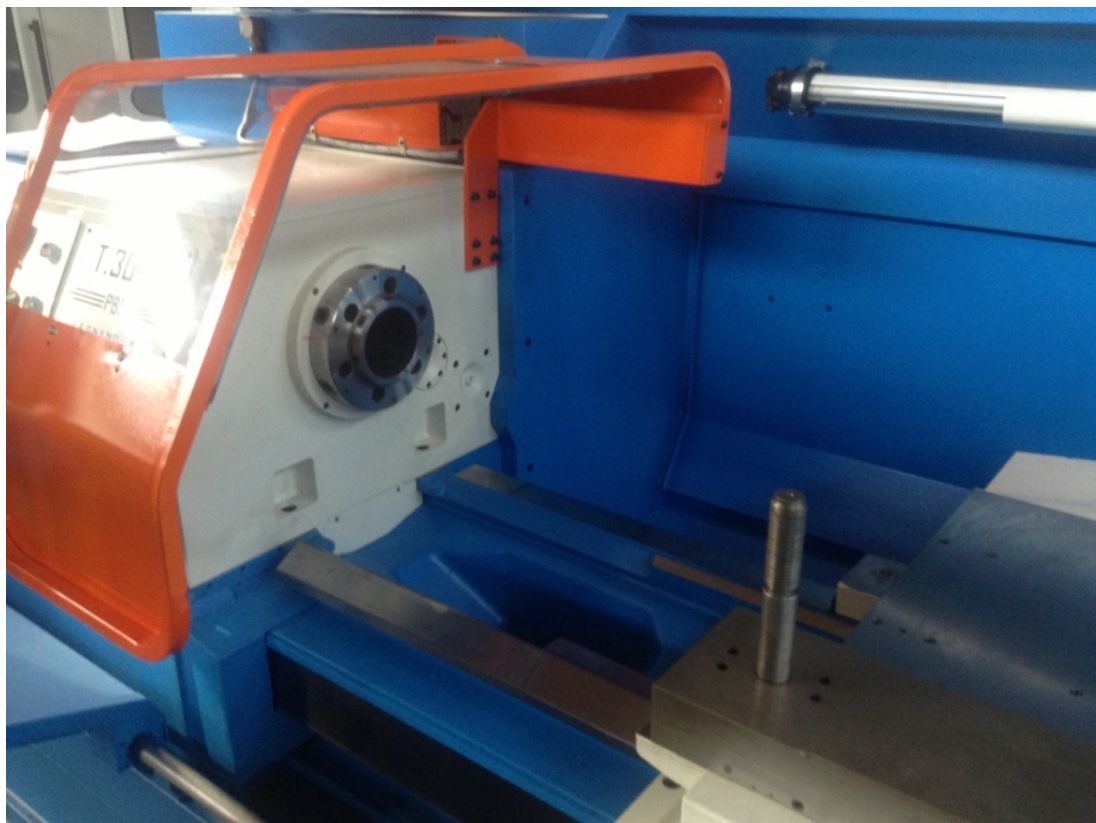

Gamba Macchine Srl

Contacts

Where we are

V.A.T. IT00639540988

+39 030 831096

Headquarter and Warehouse 1

Warehouse 2

C.F./R.I. 01581570171

+39 030 8913312

Via Artigiani, 32 - 25063

Via Caduti del lavoro 41, 25030

REA 248813 BS

offerte@gambamacchine.it

Gardone V.T. Brescia - Italia

Coccaglio Brescia - Italia

C.S. 802.165,00 €