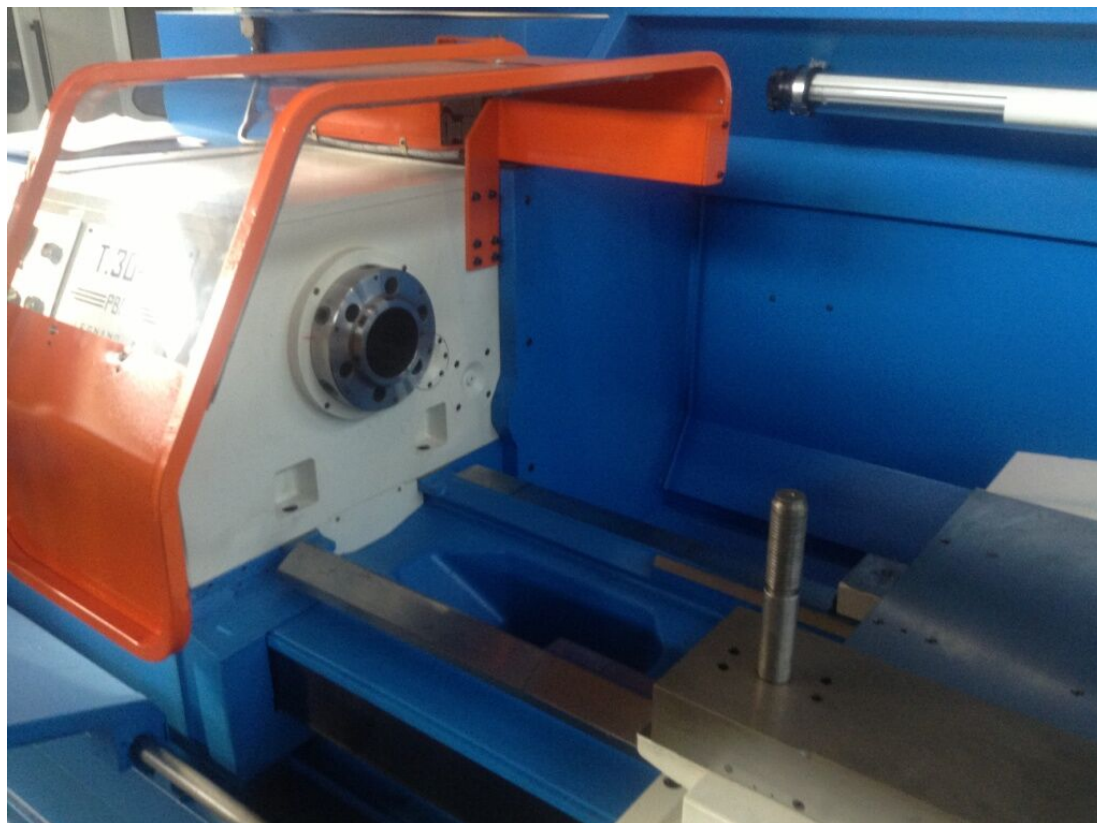

Gamba Macchine Srl

Contacts

Where we are

V.A.T. IT00639540988

+39 030 831096

Headquarter and Warehouse 1

Warehouse 2

C.F./R.I. 01581570171

+39 030 8913312

Via Artigiani, 32 - 25063

Via Caduti del lavoro 41, 25030

REA 248813 BS

offerte@gambamacchine.it

Gardone V.T. Brescia - Italia

Coccaglio Brescia - Italia

C.S. 802.165,00 €