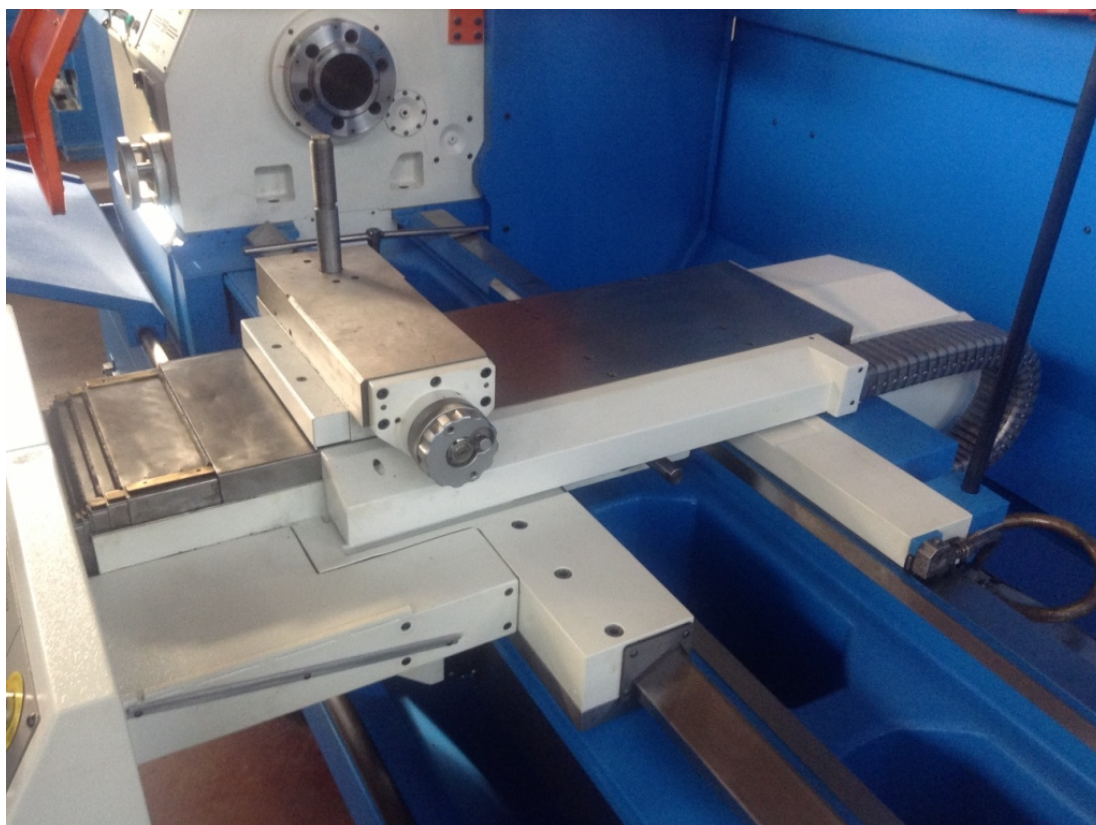

Gamba Macchine Srl

V.A.T. IT00639540988

C.F./R.I. 01581570171

REA 248813 BS

C.S. 802.165,00 €

Contacts

+39 030 831096

+39 030 8913312

offerte@gambamacchine.it

Where we are

Headquarter and Warehouse 1

Via Artigiani, 32 - 25063

Gardone V.T. Brescia - Italia

Warehouse 2

Via Caduti del lavoro 41, 25030

Coccaglio Brescia - Italia