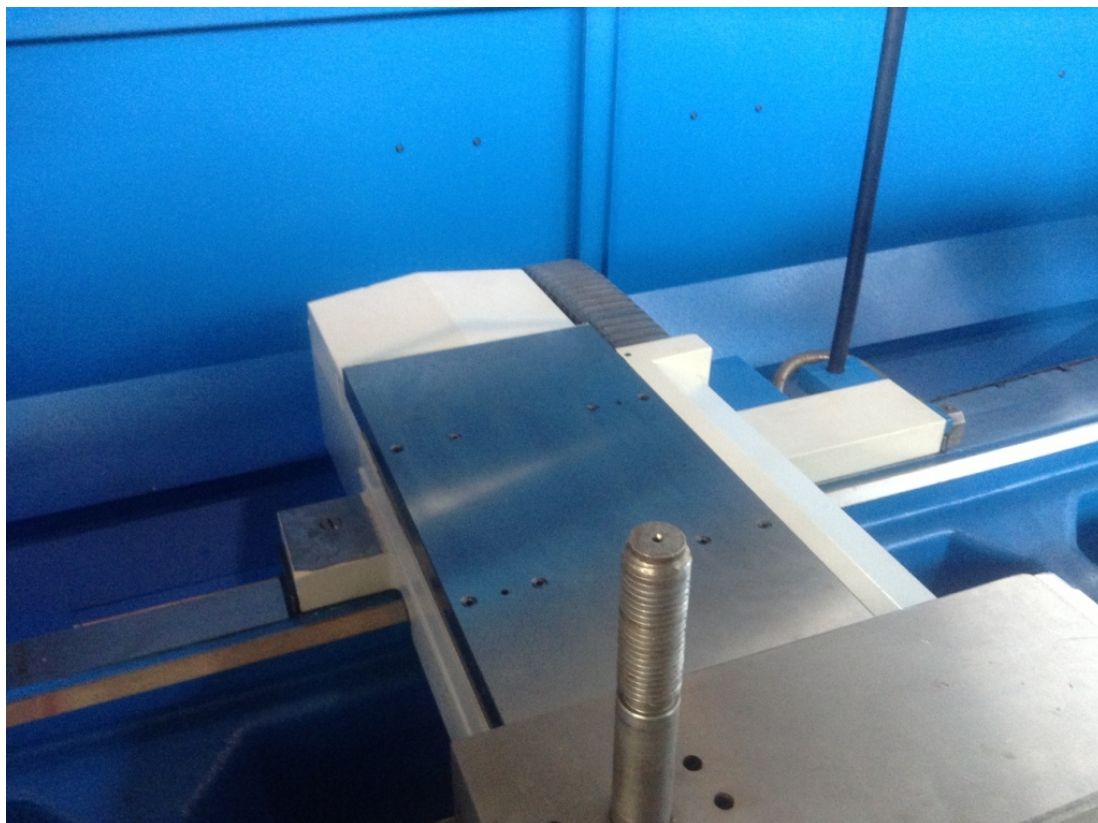

Gamba Macchine Srl

V.A.T. IT00639540988

C.F./R.I. 01581570171

REA 248813 BS

C.S. 802.165,00 €

Contacts

+39 030 831096

+39 030 8913312

offerte@gambamacchine.it

Where we are

Headquarter and Warehouse 1

Via Artigiani, 32 - 25063

Gardone V.T. Brescia - Italia

Warehouse 2

Via Caduti del lavoro 41, 25030

Coccaglio Brescia - Italia