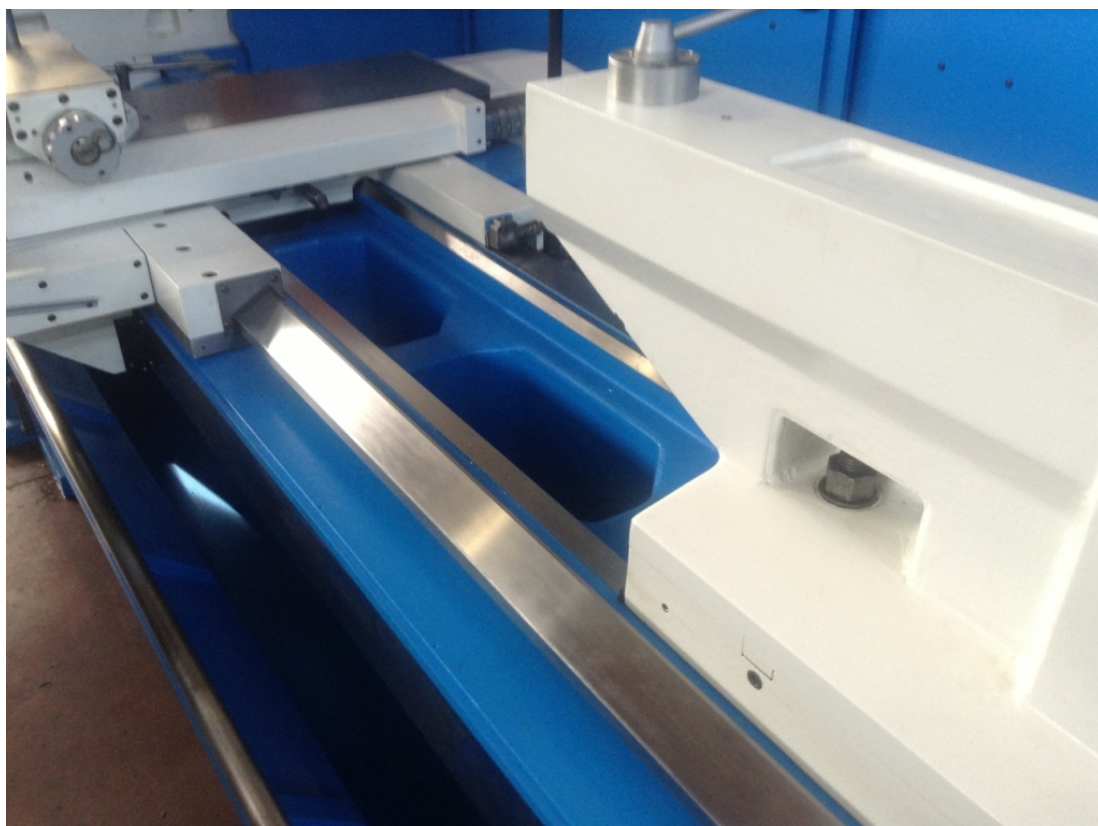

Gamba Macchine Srl

V.A.T. IT00639540988

C.F./R.I. 01581570171

REA 248813 BS

C.S. 802.165,00 €

Contacts

+39 030 831096

+39 030 8913312

offerte@gambamacchine.it

Where we are

Headquarter and Warehouse 1

Via Artigiani, 32 - 25063

Gardone V.T. Brescia - Italia

Warehouse 2

Via Caduti del lavoro 41, 25030

Coccaglio Brescia - Italia