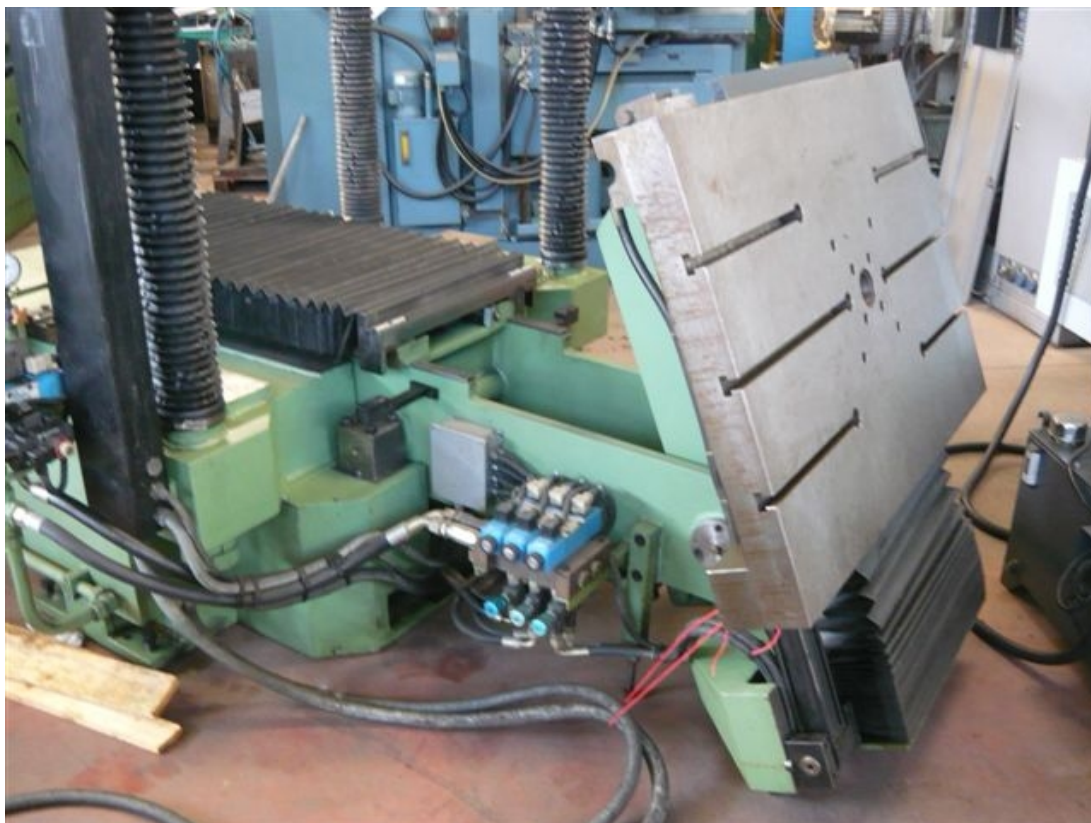

Gamba Macchine Srl

Contacts

Where we are

V.A.T. IT00639540988

+39 030 831096

Headquarter and Warehouse 1

Warehouse 2

C.F./R.I. 01581570171

+39 030 8913312

Via Artigiani, 32 - 25063

Via Caduti del lavoro 41, 25030

REA 248813 BS

offerte@gambamacchine.it

Gardone V.T. Brescia - Italia

Coccaglio Brescia - Italia

C.S. 802.165,00 €