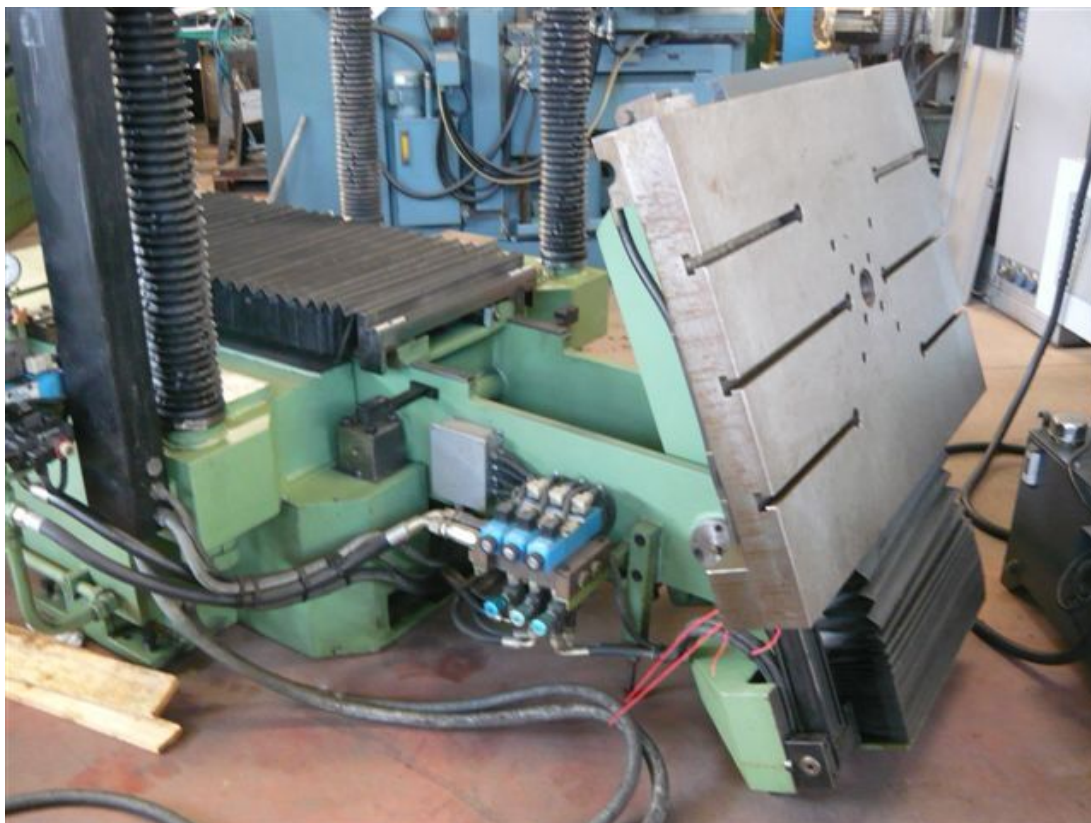

Gamba Macchine Srl

Contacts

Where we are

V.A.T. IT00639540988

+39 030 831096

Headquarter and Warehouse 1

Warehouse 2

C.F./R.I. 01581570171

+39 030 8913312

Via Artigiani, 32 - 25063

Via Caduti del lavoro 41, 25030

REA 248813 BS

offerte@gambamacchine.it

Gardone V.T. Brescia - Italia

Coccaglio Brescia - Italia

C.S. 802.165,00 €