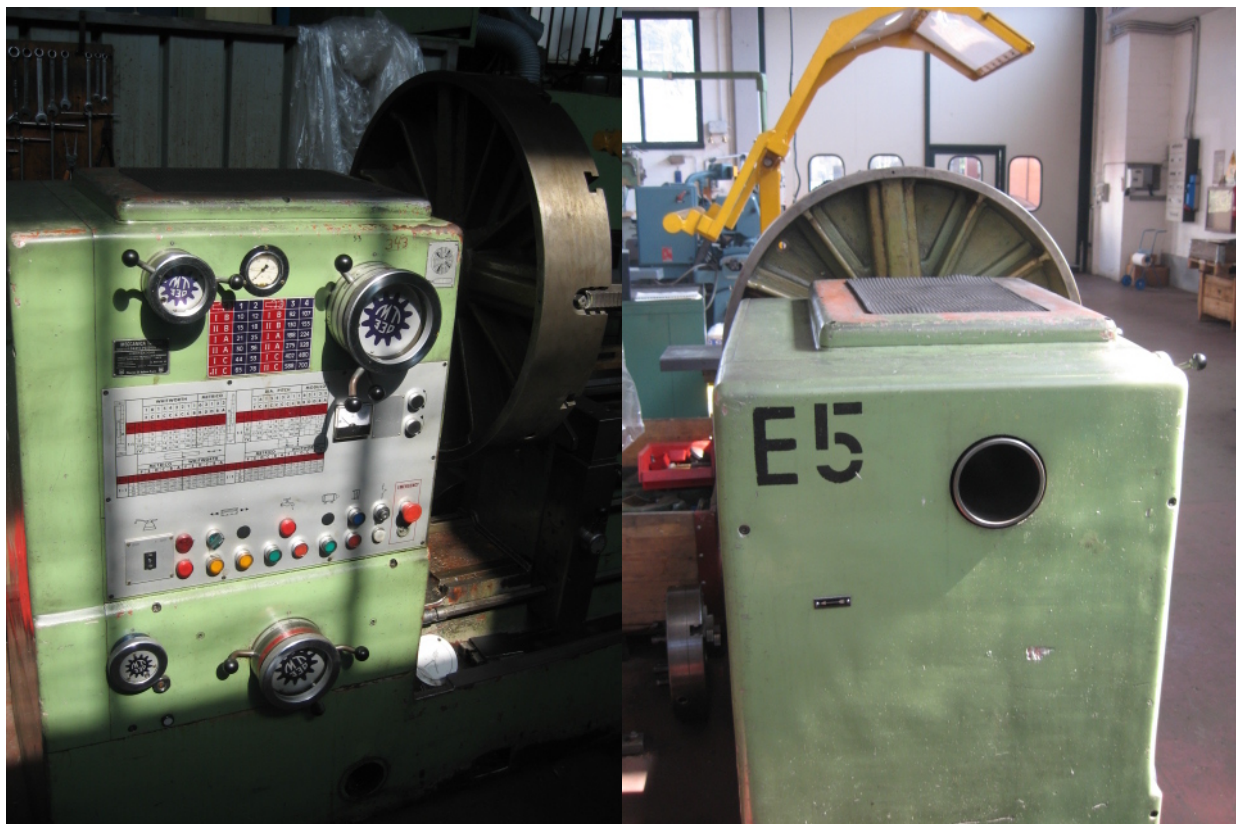

Gamba Macchine Srl

V.A.T. IT00639540988

C.F./R.I. 01581570171

REA 248813 BS

C.S. 802.165,00 €

Contacts

+39 030 831096

+39 030 8913312

offerte@gambamacchine.it

Where we are

Headquarter and Warehouse 1

Via Artigiani, 32 - 25063

Gardone V.T. Brescia - Italia

Warehouse 2

Via Caduti del lavoro 41, 25030

Coccaglio Brescia - Italia