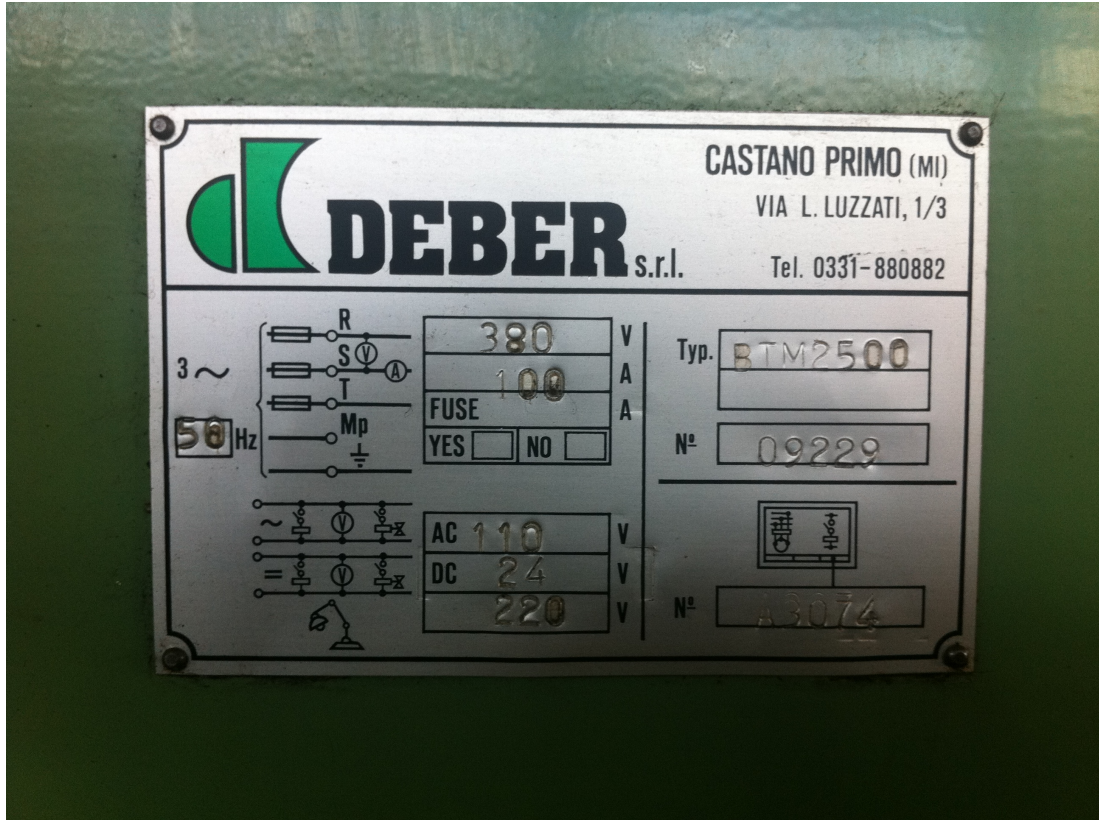

Gamba Macchine Srl

V.A.T. IT00639540988
C.F./R.I. 01581570171
REA 248813 BS
C.S. 802.165,00 €

Contacts

+39 030 831096
+39 030 8913312
offerte@gambamacchine.it

Where we are

Headquarter and Warehouse 1
Via Artigiani, 32 - 25063
Gardone V.T. Brescia - Italia

Warehouse 2

Via Caduti del lavoro 41, 25030
Coccaglio Brescia - Italia