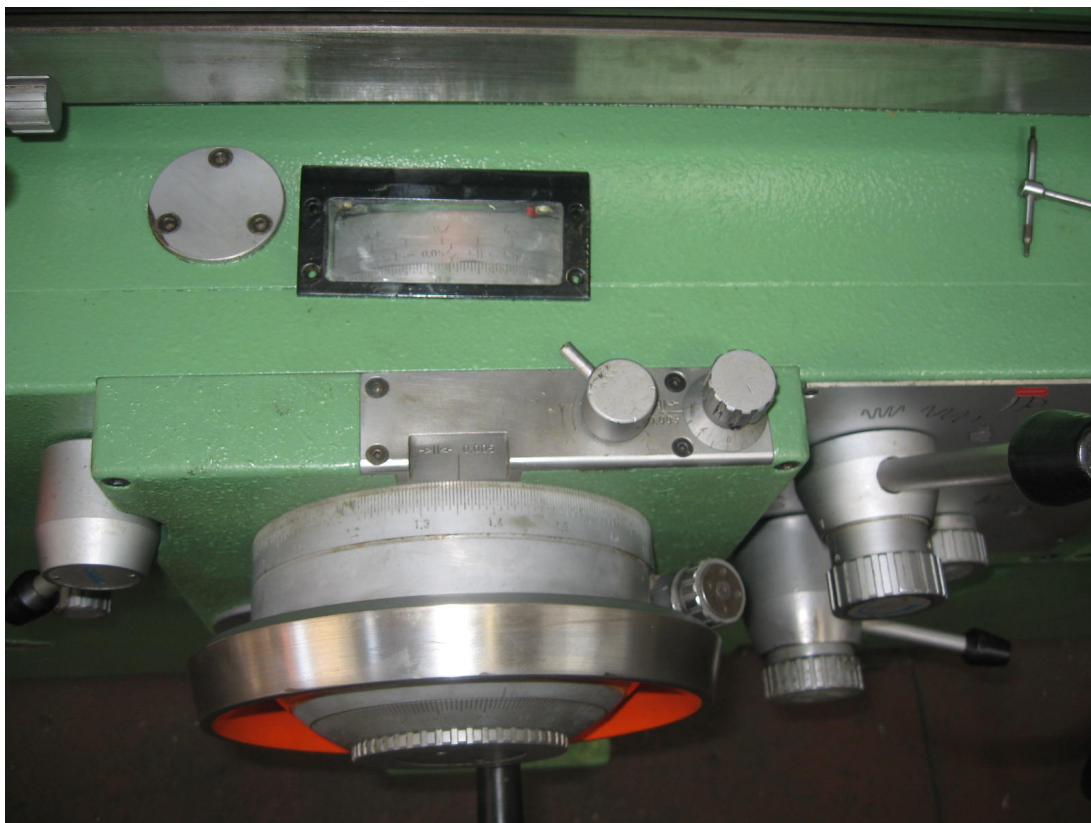

Gamba Macchine Srl

V.A.T. IT00639540988

C.F./R.I. 01581570171

REA 248813 BS

C.S. 802.165,00 €

Contacts

+39 030 831096

+39 030 8913312

offerte@gambamacchine.it

Where we are

Headquarter and Warehouse 1

Via Artigiani, 32 - 25063

Gardone V.T. Brescia - Italia

Warehouse 2

Via Caduti del lavoro 41, 25030

Coccaglio Brescia - Italia